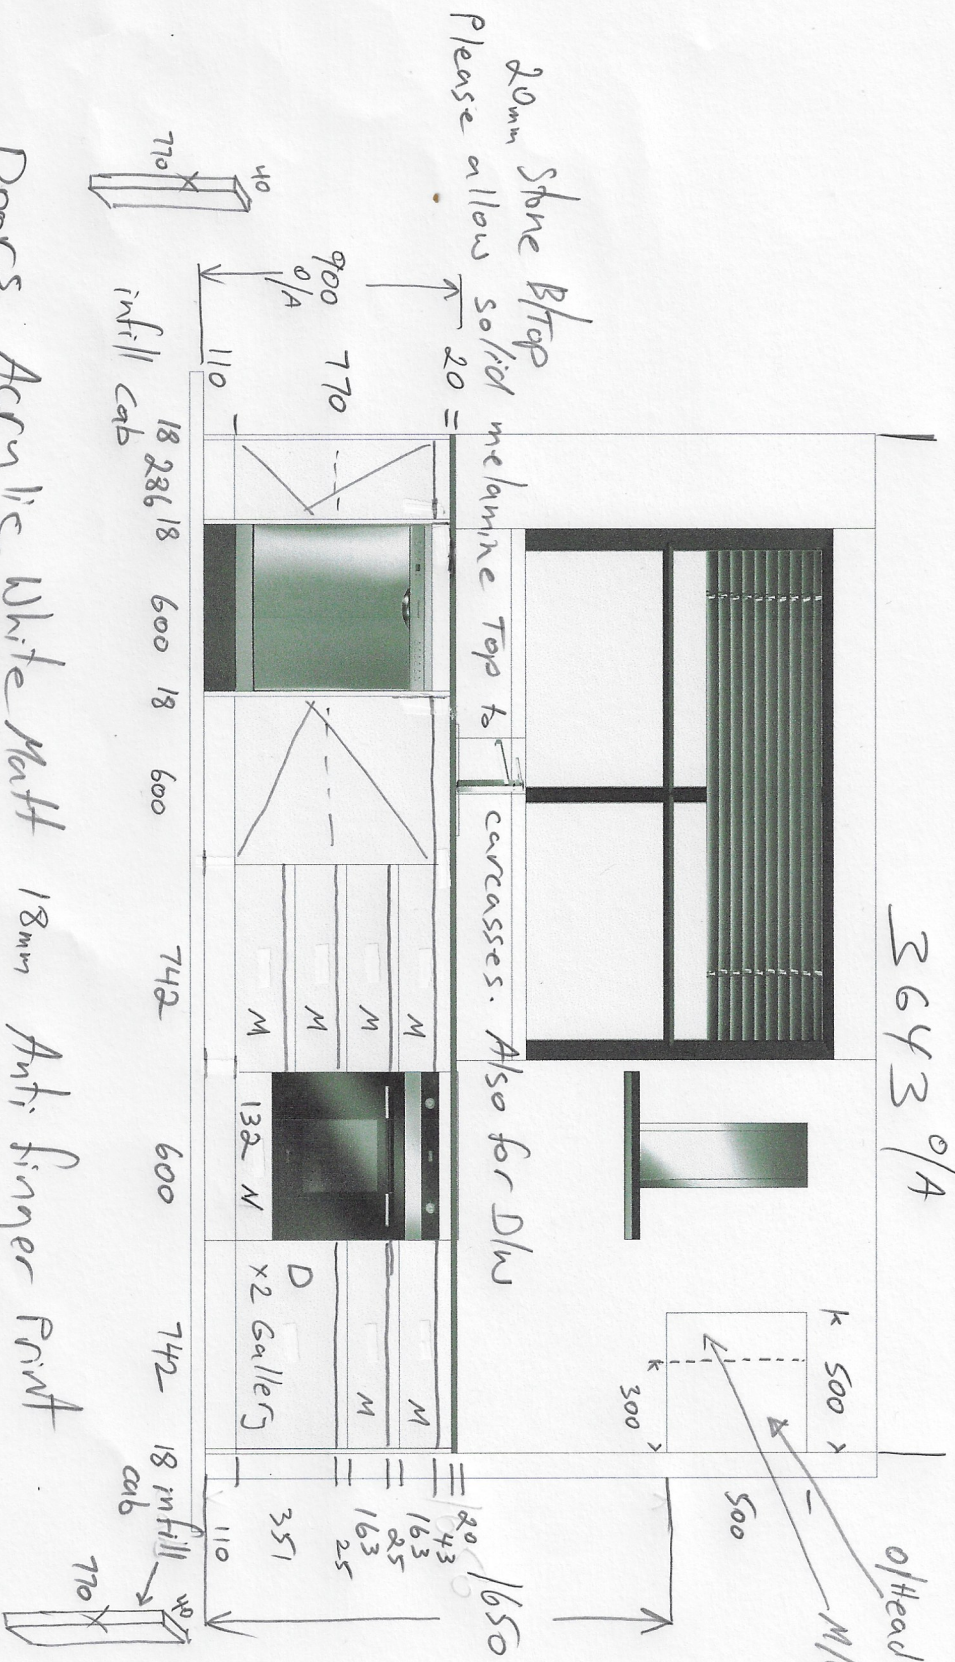

Cabinet Decor

3643 o/A

Overhead 300mm deep
M/O 500mm deep.

Doors Acrylic White Matt 18mm Anti finger print
From Acrilam. 2400x1200

Kick face Dark grey
1 x 310 x 110
1 x 1942 x 110
Blum Antaro drawers. Tandembox.
All 500mm Deep.

Blum Pattern hinges.

NICK LOUKIDES 6.3.23
KITCHEN
9/03/2023
17.34.37