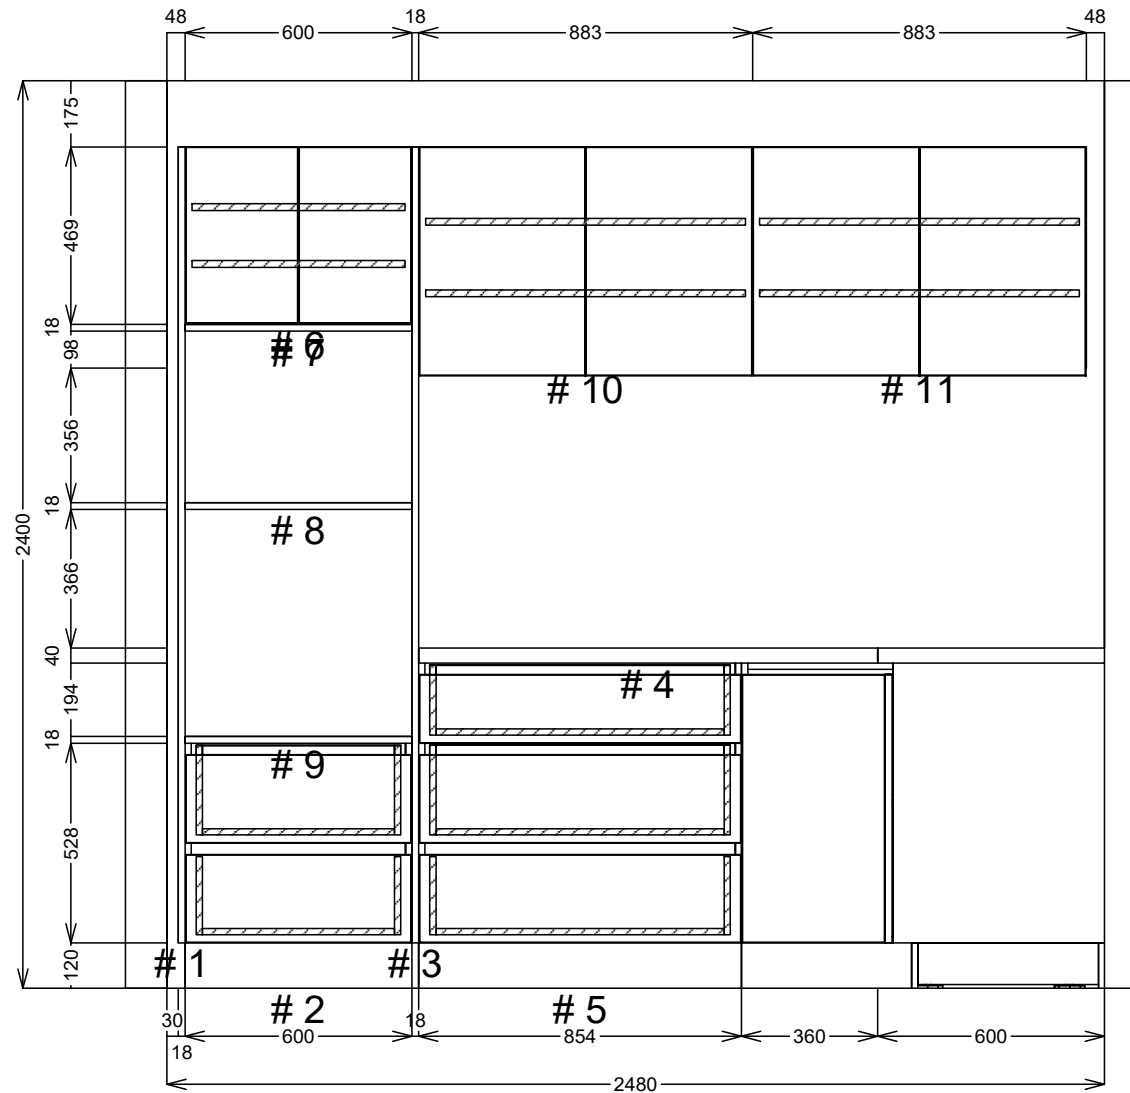

Drawn By:

Web: [www.sjcustomkitchens.com](http://www.sjcustomkitchens.com)

Room #:

Site Address: 88 Pearcedale Road

Drawing #: 1

Room Name:

City: Pearcedale State: Victoria.

Scale: NTS