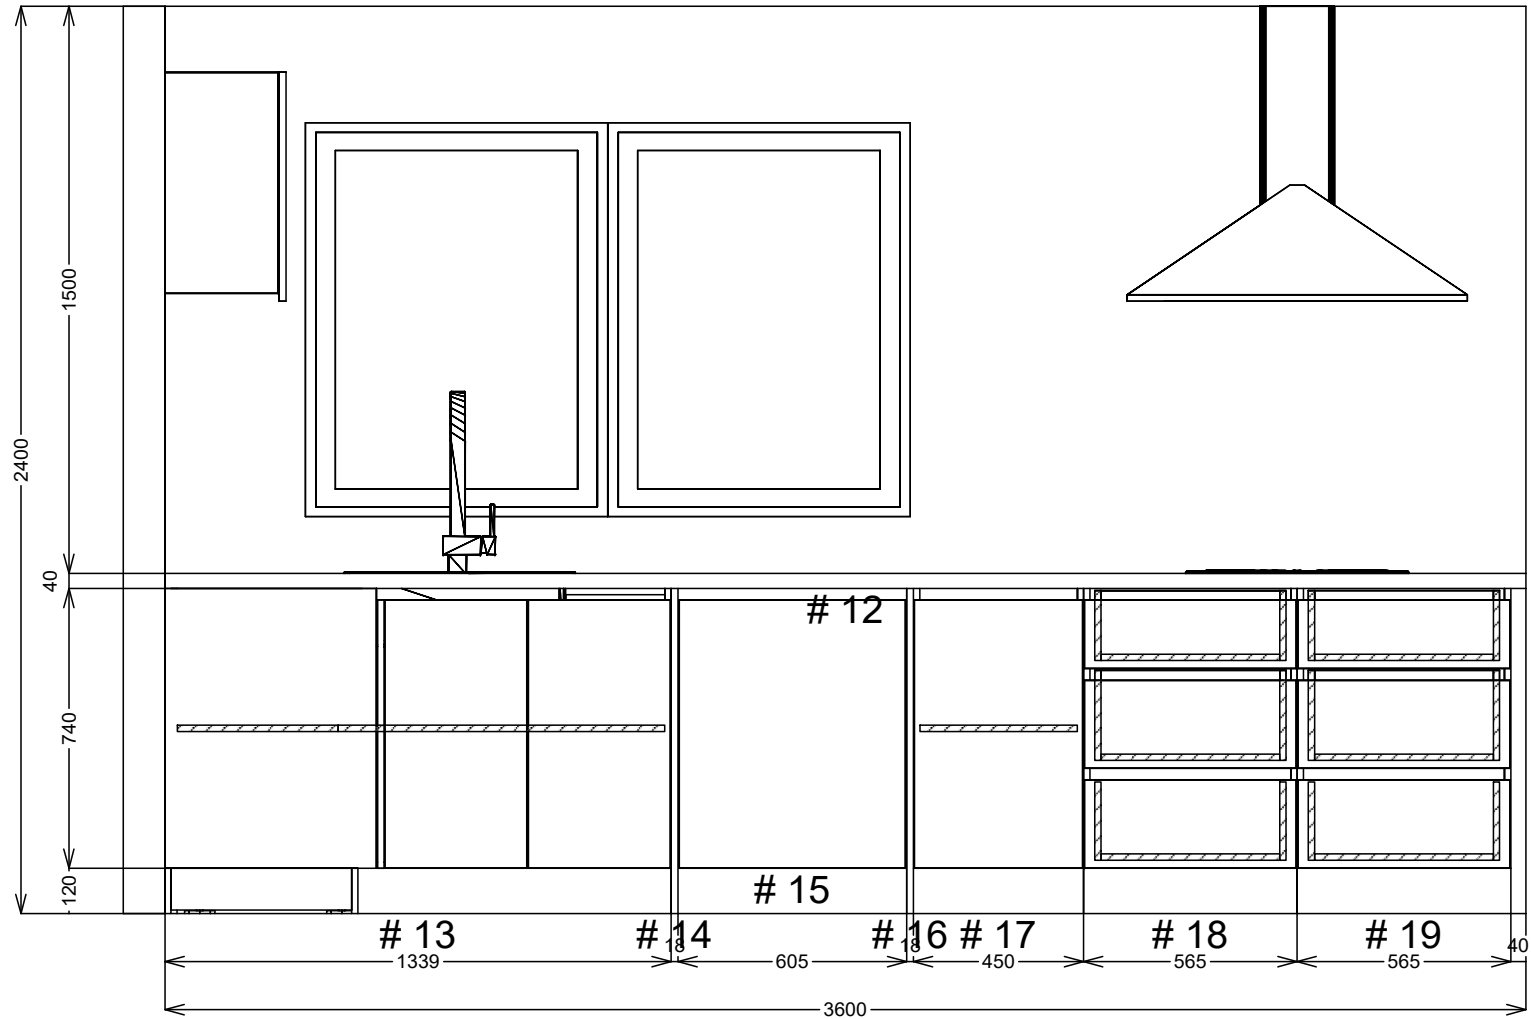

SJ Custom Kitchens	Phone: 0432 101 986	Job #: Job	Site Contact: Adam	Date: 16/03/23
	Email: sjcustomkitchens@hotmail.com	Job Name: Default	Site Phone:	Drawn By:
	Web: www.sjcustomkitchens.com	Room #:	Site Address: 88 Pearcedale Road	Drawing #: 3
		Room Name:	City: Pearcedale State: Victoria.	Scale: NTS