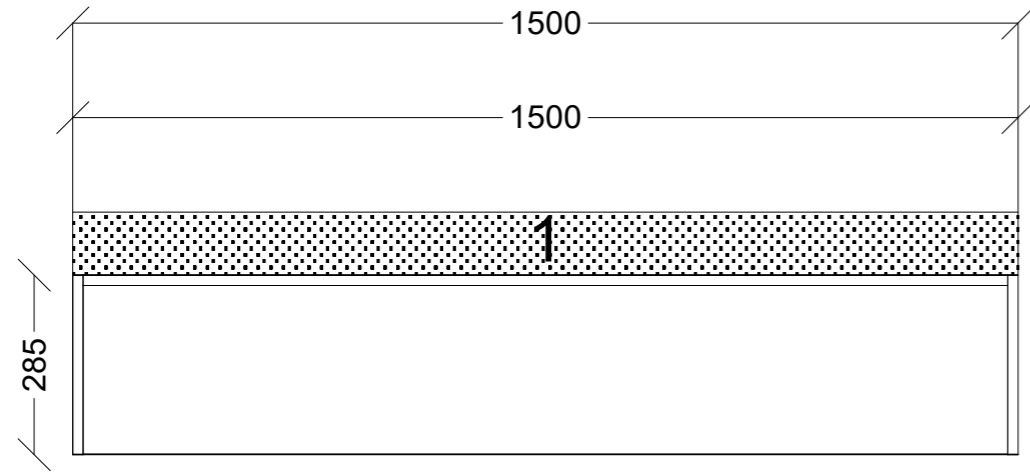

	Client: MCKINNON		Door and panels style/colour: WHITE HMR		Sheet 1 of 3
	Room: SICK BAY		Benchtop Colour: N/A		Drawer slides: N/A
	Date: 16/03/23		Address: MCKINNON		Approved by:

	Client: MCKINNON		Door and panels style/colour: WHITE HMR		Sheet 3 of 3
	Room: SICK BAY PIGEON HOLES	Benchtop Colour: N/A		Drawer slides: N/A	Carcass: WHITE HMR
	Date: 16/03/23	Address: MCKINNON		Handles Item No: TBA	Approved by: