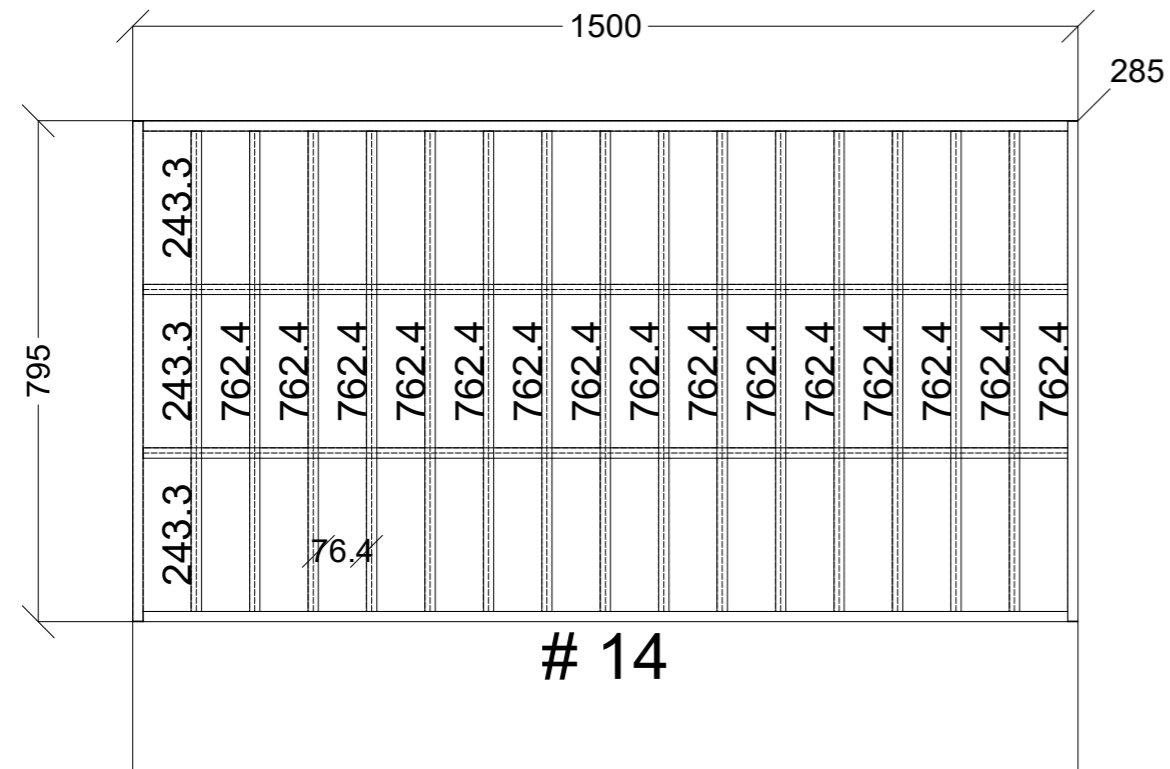

	Client: MCKINNON		Door and panels style/colour: WHITE HMR		Sheet 1 of 3
	Room: SICK BAY		Benchtop Colour: N/A		Drawer slides: N/A
	Date: 16/03/23		Address: MCKINNON		Approved by:

	Client: MCKINNON		Door and panels style/colour: WHITE HMR		Sheet 3 of 3
	Room: SICK BAY PIGEON HOLES	Benchtop Colour: N/A		Drawer slides: N/A	Carcass: WHITE HMR
	Date: 16/03/23	Address: MCKINNON		Handles Item No: TBA	Approved by: