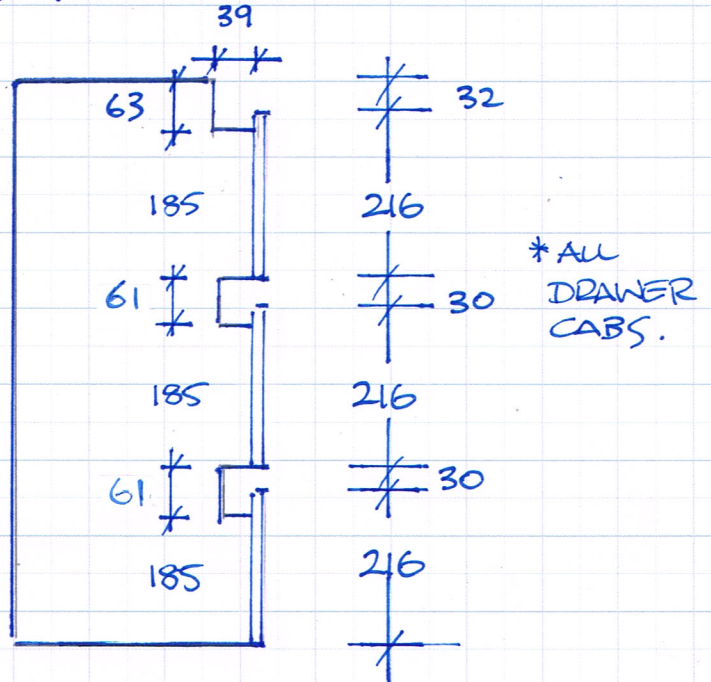

12). PANTRY 1775 H x 961 W x 482 D.
 x4 ADJ
 x2 DOORS 964 UP / MIDDLE / 964 DOWN.

13). PANTRY 1775 H x 1667 W x 482 D.
 x4 ADJ (SHAPED PER DIAGRAM).
 LEFT HAND BUND PANEL 600MM WIDE.

**WOODCRAFT
 CABINETS** Est.1977