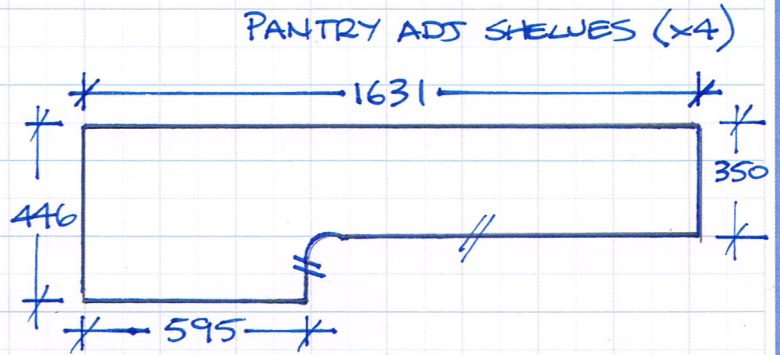

12). PANTRY 1775 H x 961 W x 482 D.
 x4 ADJ
 x2 DOORS 964 UP / MIDDLE / 964 DOWN.

13). PANTRY 1775 H x 1667 W x 482 D.
 x4 ADJ (SHAPED PER DIAGRAM).
 LEFT HAND BUND PANEL 600MM WIDE.

**WOODCRAFT
 CABINETS** Est.1977