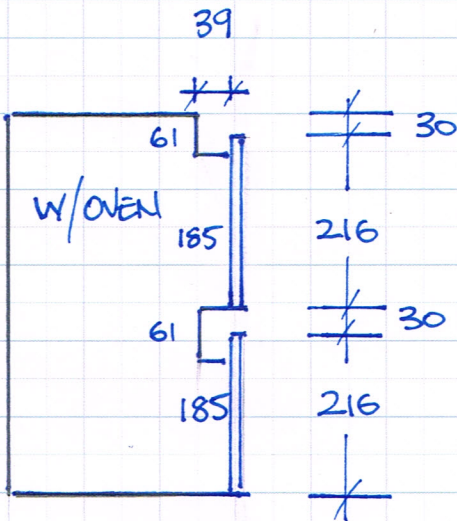

12). PANTRY 1775 H x 961 W x 482 D.
 x4 ADJ
 x2 DOORS 964 UP / MIDDLE / 964 DOWN.

13). PANTRY 1775 H x 1667 W x 482 D.
 x4 ADJ (SHAPED PER DIAGRAM).
 LEFT HAND BUND PANEL 600MM WIDE.

**WOODCRAFT
 CABINETS** Est.1977