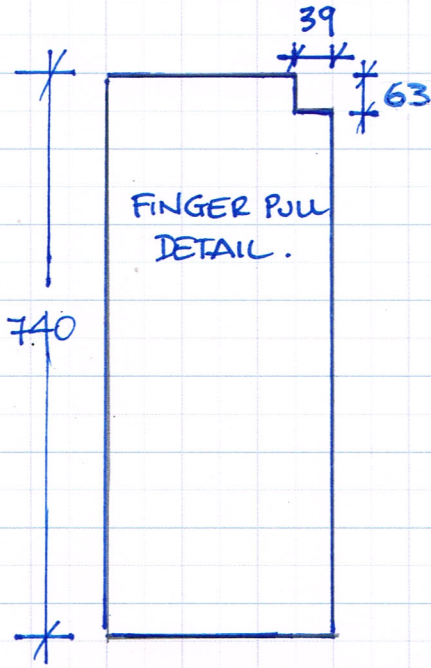

12). PANTRY 1775 H x 961 W x 482 D.
 x4 ADJ
 x2 DOORS 964 UP / MIDDLE / 964 DOWN.

13). PANTRY 1775 H x 1667 W x 482 D.
 x4 ADJ (SHAPED PER DIAGRAM).
 LEFT HAND BUND PANEL 600MM WIDE.

**WOODCRAFT
 CABINETS** Est.1977