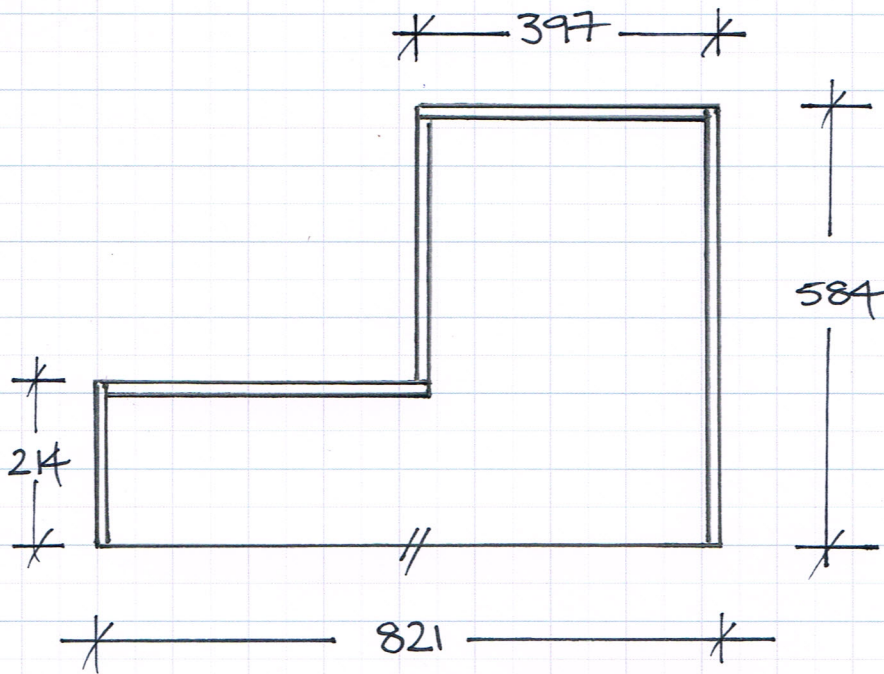

(x1) 660H x 300W x 214 D.
FULL TOP & BOT PANEL

(x1) 1444 x 300W x 214 D.
x 3 ADD SH.

(x1) 660H x 821W x 584 D.
FULL TOP & BOT PANEL
REFER TO DIAGRAM (A)

(x1) 1444H x 821W x 584 D.
x 3 ADD SH.
REFER TO DIAGRAM (A)

"DIAGRAM A"
PLAN VIEW

**WOODCRAFT
CABINETS** Est.1977

Ph: 0404 028 051

www.woodcraftcabinets.com.au

4/23-25 Swift Way, Dandenong South VIC 3175

Specialises in:

- Architectural joinery
- Residential joinery

• Commercial joinery

- Kitchens
- Vanities

• Laundries

- Shop fitting
- Office fitting