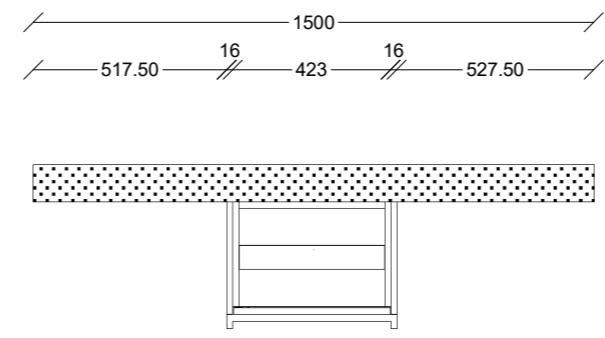

Vanities & Laundry Colour: POLYTEC Cavia Lini SHEEN
 * Finger Pull Profile
 * 20mm Stone
 * Black Edging to Substraights

Bathroom

Ensuite

Powder Room

Laundry

DAVICON Group
 admin@davicongroup.com
 Phone: 0433 261 558