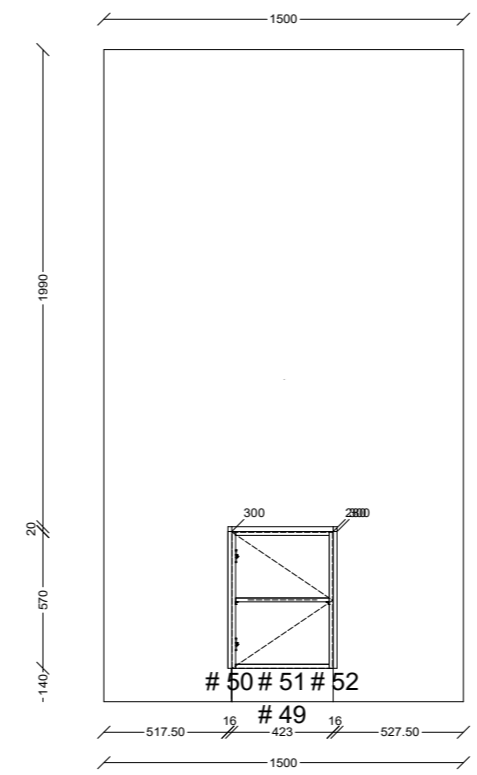

Vanities & Laundry Colour: POLYTEC Cavia Lini SHEEN
 * Finger Pull Profile
 * 20mm Stone
 * Black Edging to Substraights

Bathroom

Ensuite

Powder Room

Laundry

DAVICON Group
 admin@davicongroup.com
 Phone: 0433 261 558