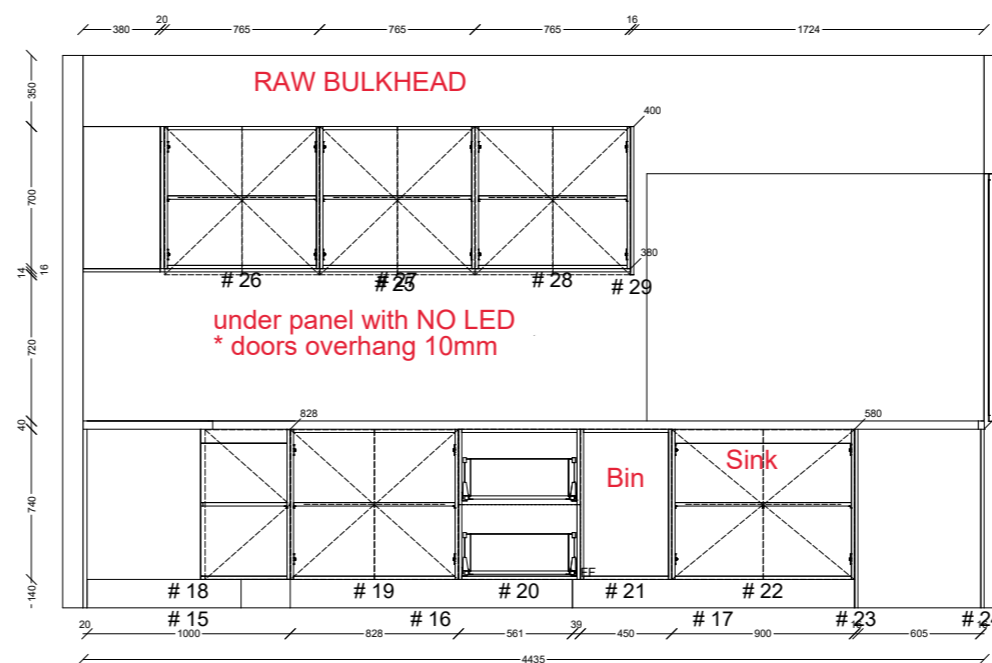

DAVICON Group
admin@davicongroup.com
Phone: 0433 261 558

☐ Approved

☐ Rejected (As Noted)

Name: Burwood Homes		Title: Default	
Address:		Scale:	Date:
City:	State:	DWG. By:	Sheet #
Job #: 726 Communal			Kitchen