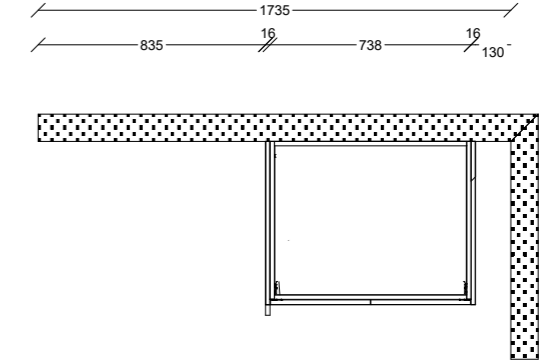

Vanities & Laundry Colour: POLYTEC Cavia Lini SHEEN
 * Finger Pull Profile
 * 20mm Stone
 * Black Edging to Substraights

Bathroom

Ensuite

Powder Room

Laundry

DAVICON Group
 admin@davicongroup.com
 Phone: 0433 261 558