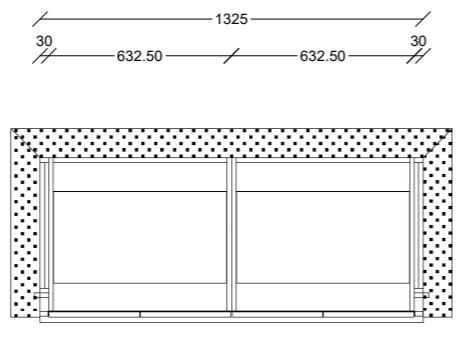

Vanities & Laundry Colour: POLYTEC Cavia Lini SHEEN
 * Finger Pull Profile
 * 20mm Stone
 * Black Edging to Substraights

Bathroom

Ensuite

Powder Room

Laundry

DAVICON Group
 admin@davicongroup.com
 Phone: 0433 261 558