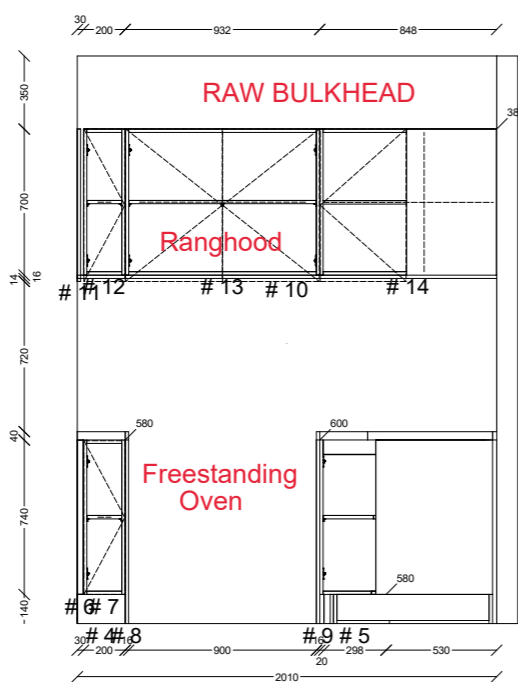

APPLIANCE:

Range hood - InALTO IUM90
 FreeStanding Cooker - InALTO IU9EGB

COLOUR:

Upper Cabinets - POLYTEC Polar White Sheen
 Lower Cabinets - POLYTEC Polar White Sheen

- * Finger Pull Profile
- * 40mm Stone