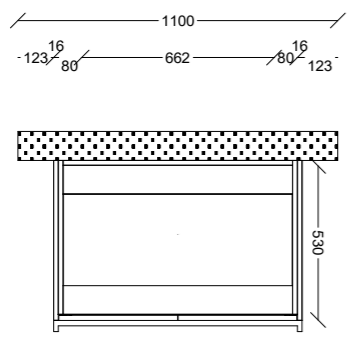

Vanities & Laundry Colour: POLYTEC Cavia Lini SHEEN
 * Finger Pull Profile
 * 20mm Stone
 * Black Edging to Substraights

Bathroom

Ensuite

Powder Room

Laundry

DAVICON Group
 admin@davicongroup.com
 Phone: 0433 261 558