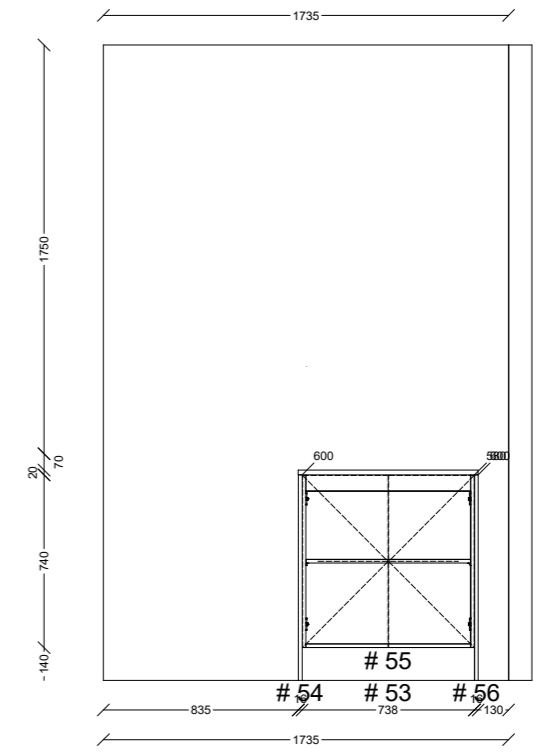

Vanities & Laundry Colour: POLYTEC Cavia Lini SHEEN
 * Finger Pull Profile
 * 20mm Stone
 * Black Edging to Substraights

Bathroom

Ensuite

Powder Room

Laundry

DAVICON Group
 admin@davicongroup.com
 Phone: 0433 261 558