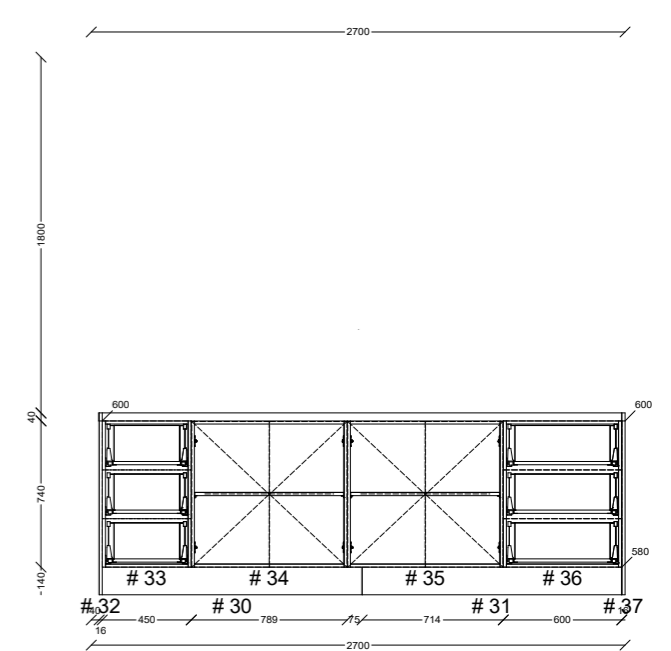

DAVICON Group
admin@davicongroup.com
Phone: 0433 261 558

☐ Approved

☐ Rejected (As Noted)

Name: Burwood Homes		Title: Default	
Address:		Scale:	Date:
City:	State:	DWG. By:	Sheet #
Job #: 726 Communal			Kitchen