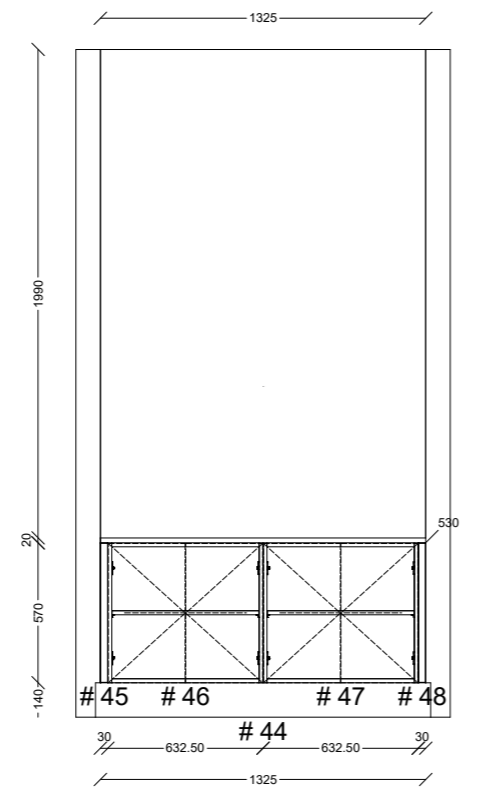

Vanities & Laundry Colour: POLYTEC Cavia Lini SHEEN
 * Finger Pull Profile
 * 20mm Stone
 * Black Edging to Substraights

Bathroom

Ensuite

Powder Room

Laundry

DAVICON Group
 admin@davicongroup.com
 Phone: 0433 261 558