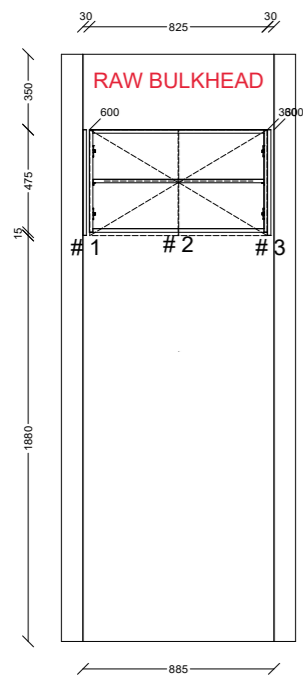

APPLIANCE:

Range hood - InALTO IUM90
 FreeStanding Cooker - InALTO IU9EGB

COLOUR:

Upper Cabinets - POLYTEC Polar White Sheen
 Lower Cabinets - POLYTEC Polar White Sheen

- * Finger Pull Profile
- * 40mm Stone