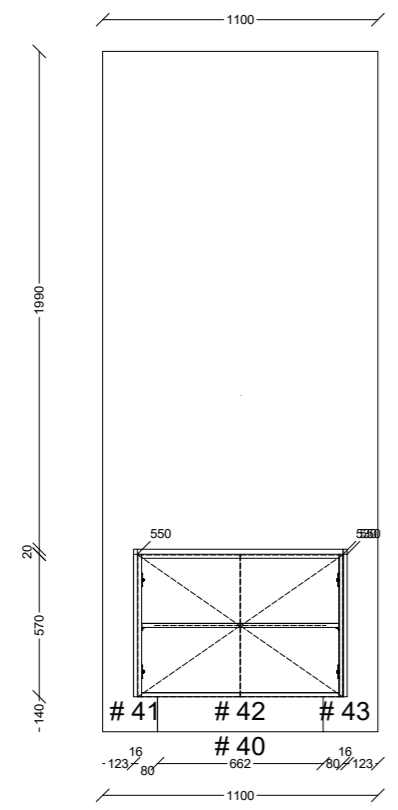

Vanities & Laundry Colour: POLYTEC Cavia Lini SHEEN
 * Finger Pull Profile
 * 20mm Stone
 * Black Edging to Substraights

Bathroom

Ensuite

Powder Room

Laundry

DAVICON Group
 admin@davicongroup.com
 Phone: 0433 261 558