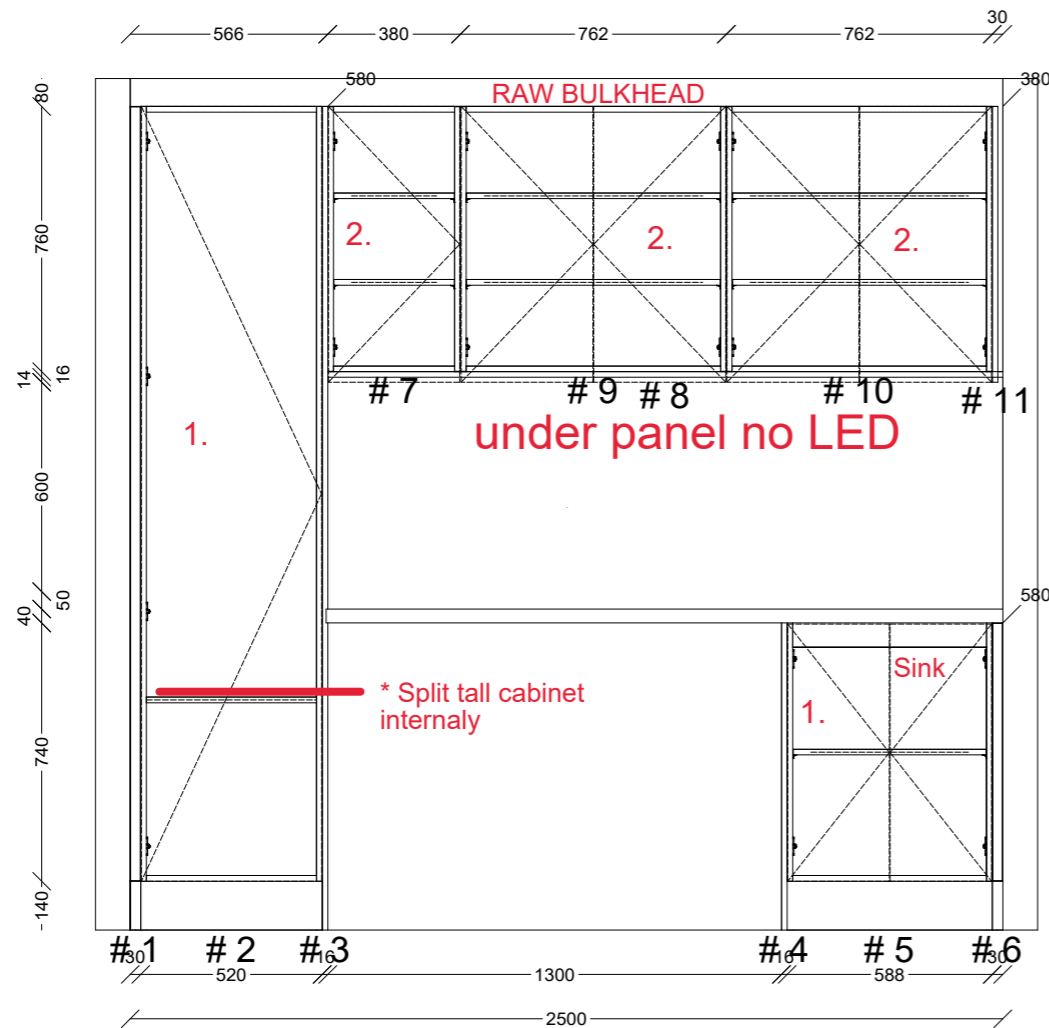

Colour No 1. POLYTEC Gossamer White Smooth  
 Colour No 2. POLYTEC Rojo Walnut woodmatt

DAVICON Group  
 admin@davicongroup.com  
 Phone: 0433 261 558

Approved  
 Rejected (As Noted)

Name:		Title: Default	
Address:		Scale:	Date:
City:	State:	DWG. By:	Sheet #
Job #: Angelo Dandenong			Laundry