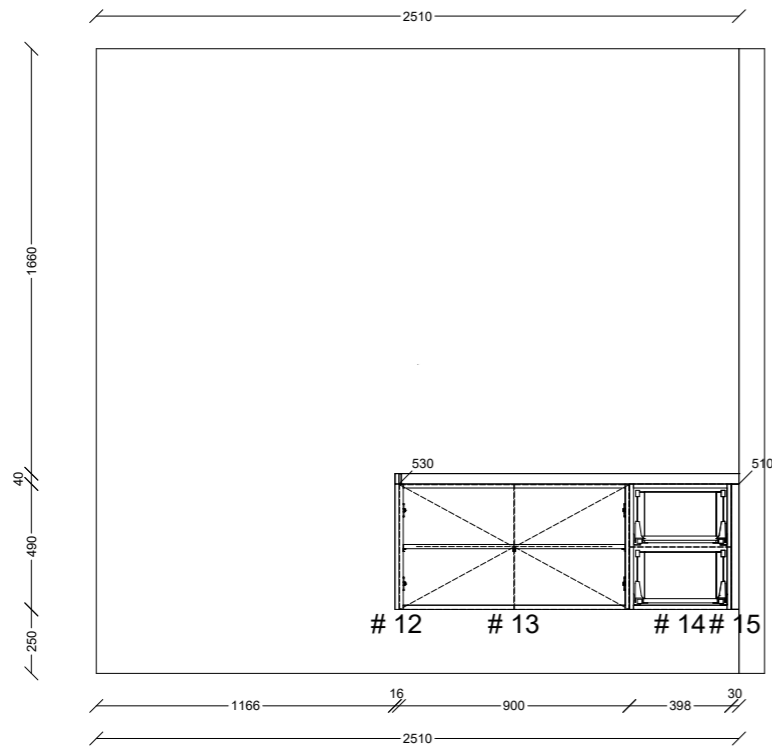

External Board in POLYTEC Rojo Walnut woodmatt

DAVICON Group
admin@davicongroup.com
Phone: 0433 261 558

☐ Approved
☐ Rejected (As Noted)

Name:		Title: Default	
Address:		Scale:	Date:
City:	State:	DWG. By:	Sheet #
Job #: Angelo Dandenong			Vanities