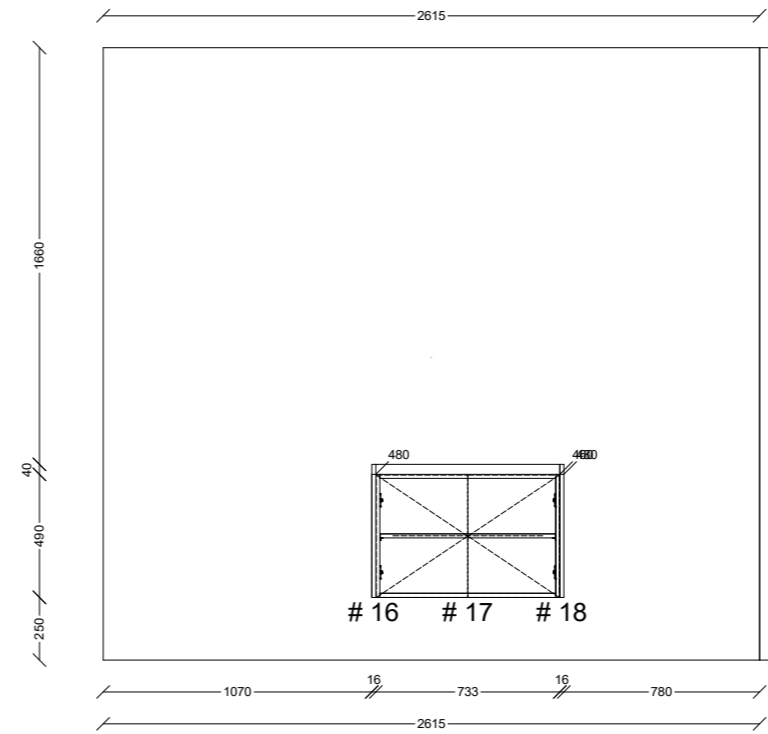

External Board in POLYTEC Rojo Walnut woodmatt

DAVICON Group
admin@davicongroup.com
Phone: 0433 261 558

☐ Approved
☐ Rejected (As Noted)

Name:		Title: Default	
Address:		Scale:	Date:
City:	State:	DWG. By:	Sheet #
Job #: Angelo Dandenong			Vanities