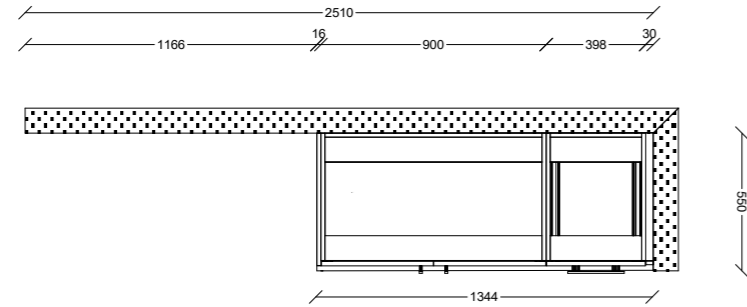

External Board in POLYTEC Rojo Walnut woodmatt

DAVICON Group
admin@davicongroup.com
Phone: 0433 261 558

☐ Approved
☐ Rejected (As Noted)

Name:		Title: Default	
Address:		Scale:	Date:
City:	State:	DWG. By:	Sheet #
Job #: Angelo Dandenong			Vanities