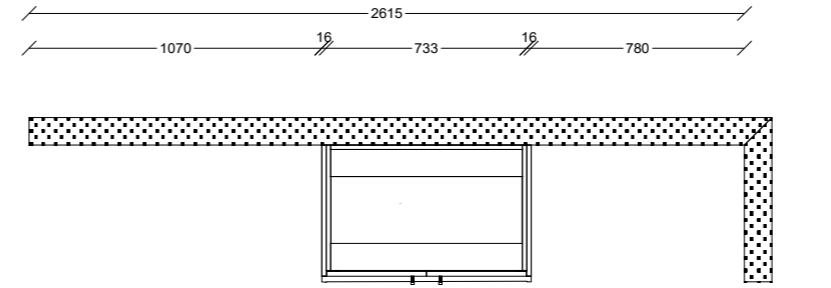

External Board in POLYTEC Rojo Walnut woodmatt

DAVICON Group
admin@davicongroup.com
Phone: 0433 261 558

☐ Approved
☐ Rejected (As Noted)

Name:		Title: Default	
Address:		Scale:	Date:
City:	State:	DWG. By:	Sheet #
Job #: Angelo Dandenong			Vanities