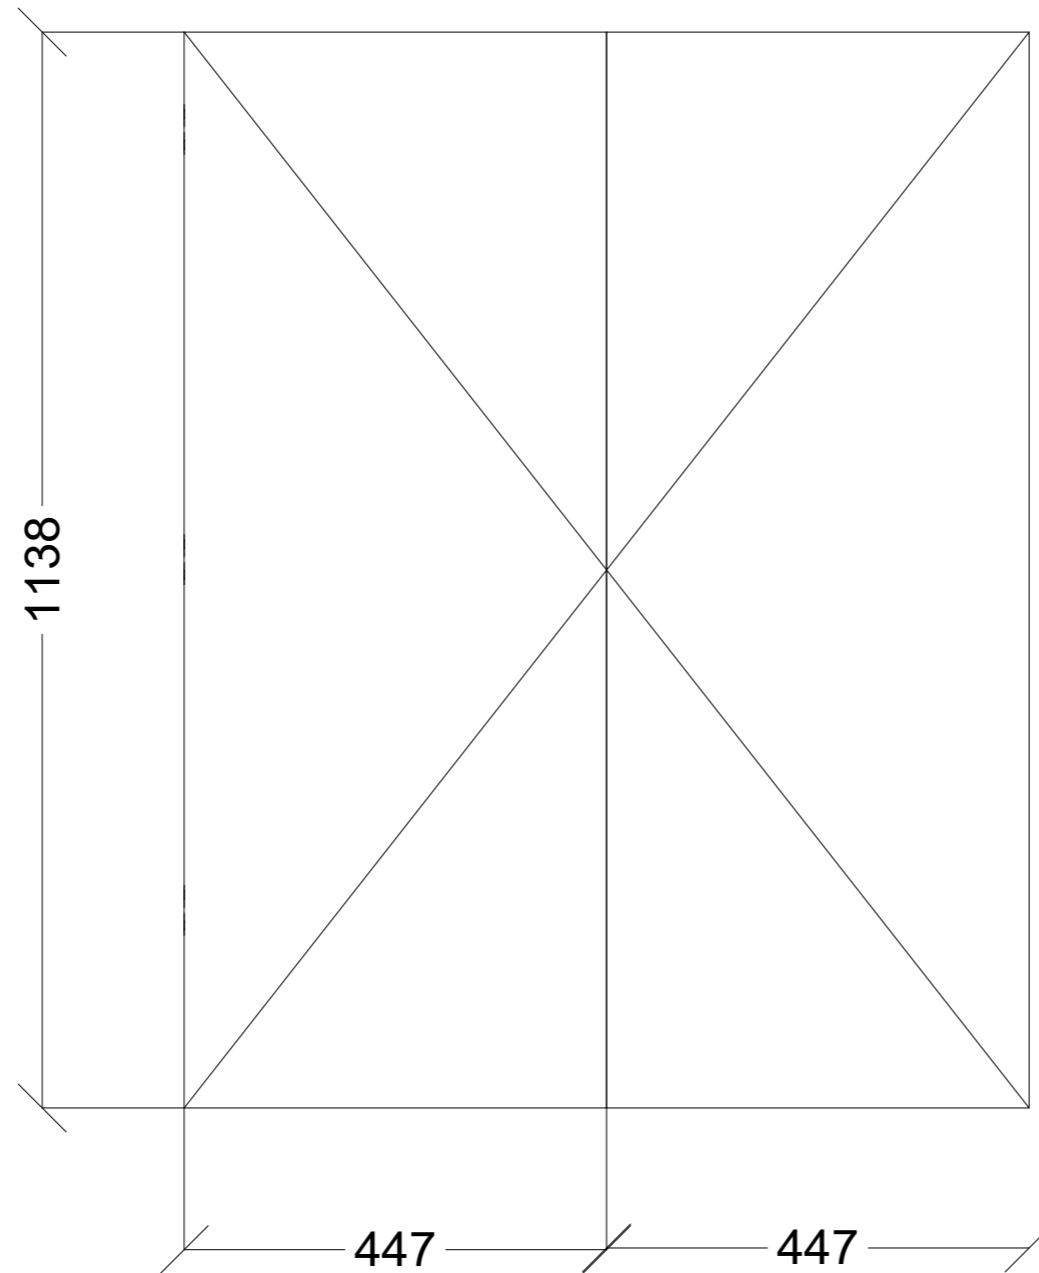

This door to open from right to left (ie. hinged on left hand side)

	Client: GAVIN A		Door and panels style/colour: 2PAC SHAKER MATT MATCH TO SAMPLE		Sheet 1 of 3
	Room: BUFFET	Benchtop Colour: ESTELLA OAK WOODMATT		Drawer slides: BLUM	Carcass: WHITE HMR
	Date: 17/04/23	Address: 28 SEAVIEW AVE BENTLEIGH		Handles Item No: SATIN NICKEL BOW HANDLE 256MM	Approved by: 

MATCH TO SAMPLE GLOSS FINISH

	Client: GAVIN A		Door and panels style/colour: 2PAC SHAKER MATT MATCH TO SAMPLE		Sheet 3 of 3
	Room: BUFFET	Benchtop Colour: ESTELLA OAK WOODMATT		Drawer slides: BLUM	Carcass: WHITE HMR
	Date: 17/04/23	Address: 28 SEAVIEW AVE BENTLEIGH		Handles Item No: SATIN NICKEL BOW HANDLE 256MM	Approved by: 