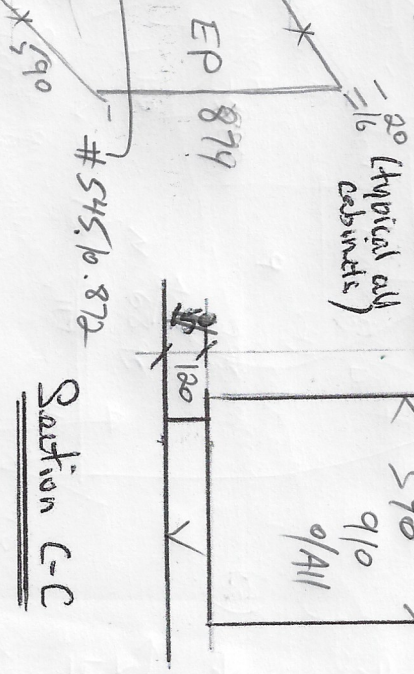

# Cabinet Deco

James Malcolm  
 melamine  
 16mm White substrate with  
 Brushed Alum edge

Wall is 2010-10 stop short = 2000mm B.Top.

Elevation B-B (Scale 1:20)

Section C-C

150x - To suit Dishwashers  
 Note - existing sink waste and water left hand side of sink unit (in wall)

Splash back for length of window (by client if necessary) sill.