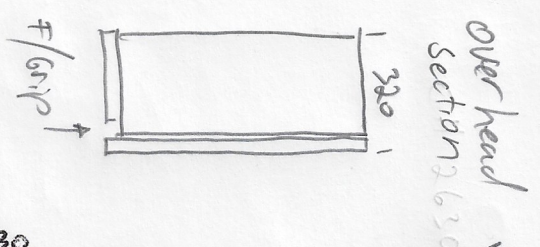

# Cabinet Deco

James Malcolm  
 melamine  
 16mm White substrate with  
 Brushed Alum edge

Wall is 2010-10 stop short = 2000mm B.Top.

Elevation B-B (Scale 1:20)

Section C-C

150x - To suit Dishwashers  
 Note - existing sink waste and water left hand side of sink unit (in wall)

Splash back for length of window (by client if necessary) sill.