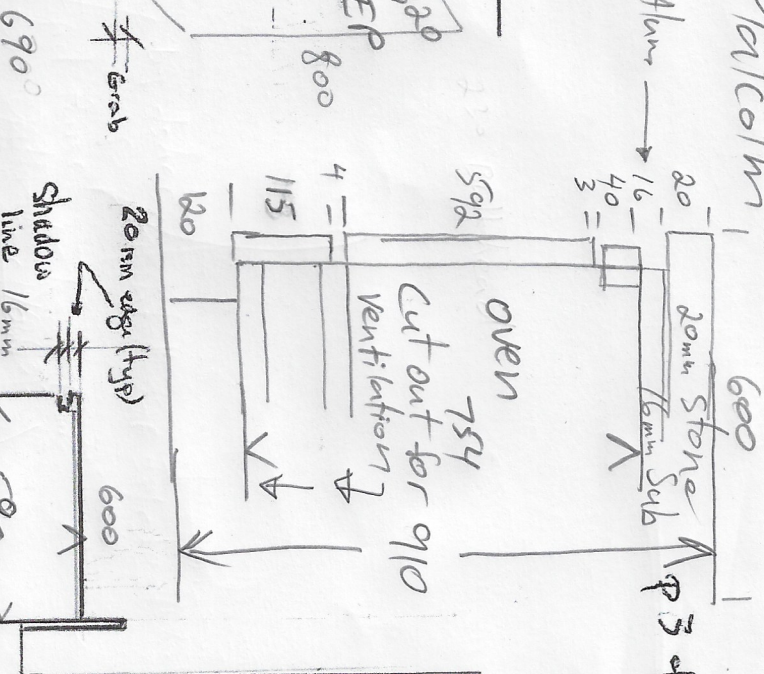

# Cabinet Deco

James Malcolm  
 melamine  
 16mm White substrate with  
 Brushed Alum edge

Wall is 2010-10 stop short = 2000mm B.Top.

Elevation B-B (Scale 1:20)

Section C-C

150x - To suit Dishwashers  
 Note - existing sink waste and water left hand side of sink unit (in wall)

Splash back for length of window (by client if necessary) sill.