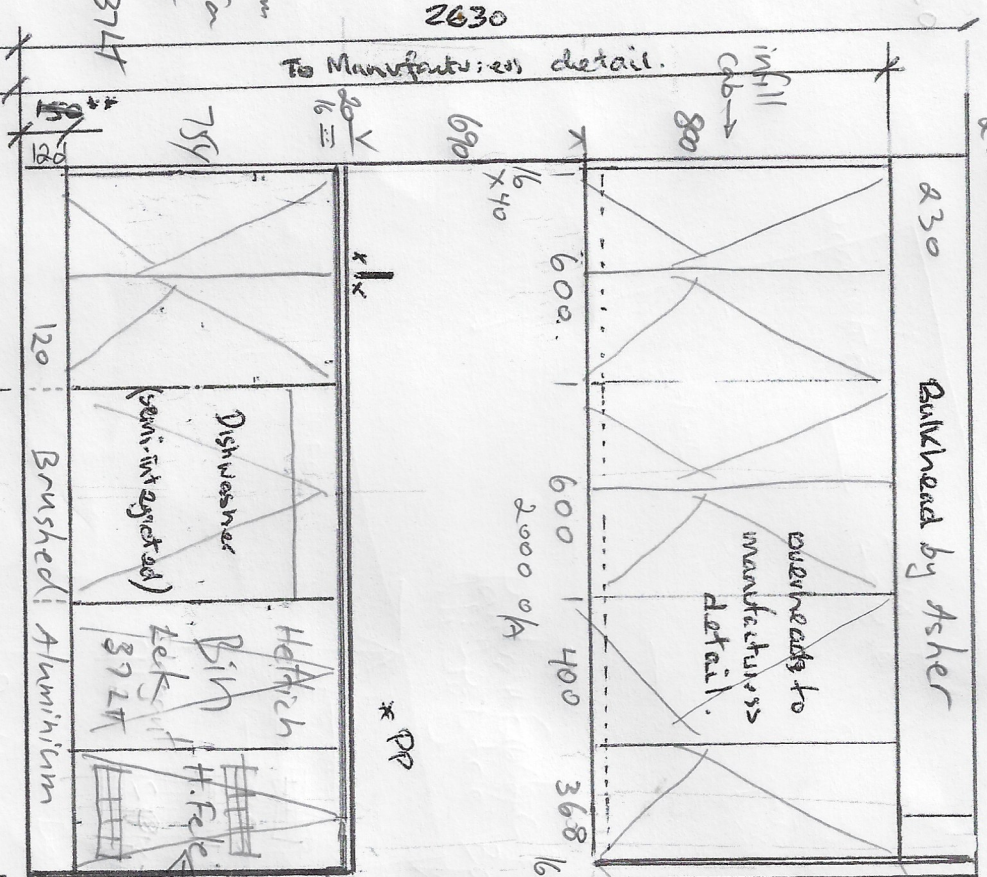

# Cabinet Deco

James Malcolm  
 melamine  
 16mm White substrate with  
 Brushed Alum edge

Wall is 2010-10 stop short = 2000mm B.Top.

Elevation B-B (Scale 1:20)

Section C-C

150x - To suit Dishwashers  
 Note - existing sink waste and water left hand side of sink unit (in wall)

Splash back for length of window (by client if necessary) sill.