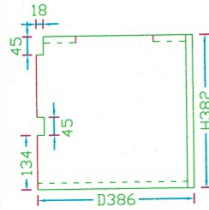

DRAWING  
# 2

50

51

52

16 mm  
SEED  
C2

53

54

C3 - SEED

~~SEED~~

18mm

Drawing #1

FRONT

TOP  
VIEW

Front

Side

16mm

SEED - C2

16-17

DRAWING # 3

10-14

15

8 9

Desainer  
# 4

16mm - Storm  
CI