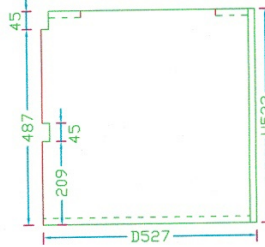

DRAWING  
# 2

50

51

52

16 mm  
SEED  
C2

53

54

C3 - SEED

~~SEED~~

18mm

Drawing #1

FRONT

TOP  
VIEW

Front

Side

16mm

SEED - C2

16-17

DRAWING # 3

10-14

15

8 9

Desainer  
# 4

16mm - Storm  
CI