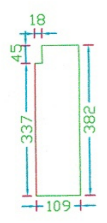

DRAWING  
# 2

50

51

52

16 mm  
SEED  
C2

53

54

C3 - SEED

~~SEED~~

18mm

Drawing #1

FRONT

TOP  
VIEW

Front

Side

16mm

SEED - C2

16-17

DRAWING # 3

10-14

15

8 9

Desainer  
# 4

16mm - Storm  
CI