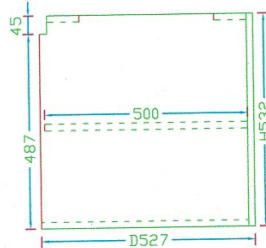

~~SEED~~

18mm

Drawing #1

FRONT

TOP  
VIEW

Front

Side

16mm

SEED - C2

16-17

DRAWING # 3

10-14

15

8 9

Desainer  
# 4

16mm - Storm  
CI

①

②-5

③

④