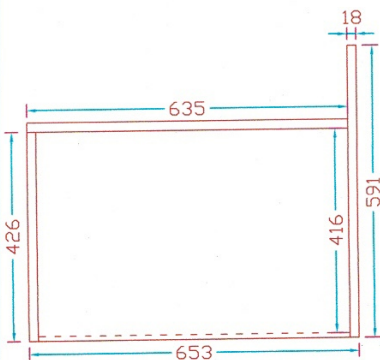

DRAWING  
# 2

50

51

52

16 mm  
SEED  
C2

53

54

C3 - SEED

~~SEED~~

18mm

Drawing #1

FRONT

TOP  
VIEW

Front

Side

16mm

SEED - C2

16-17

DRAWING # 3

10-14

15

8 9

Desainer  
# 4

16mm - Storm  
CI

①

②-5

③

④