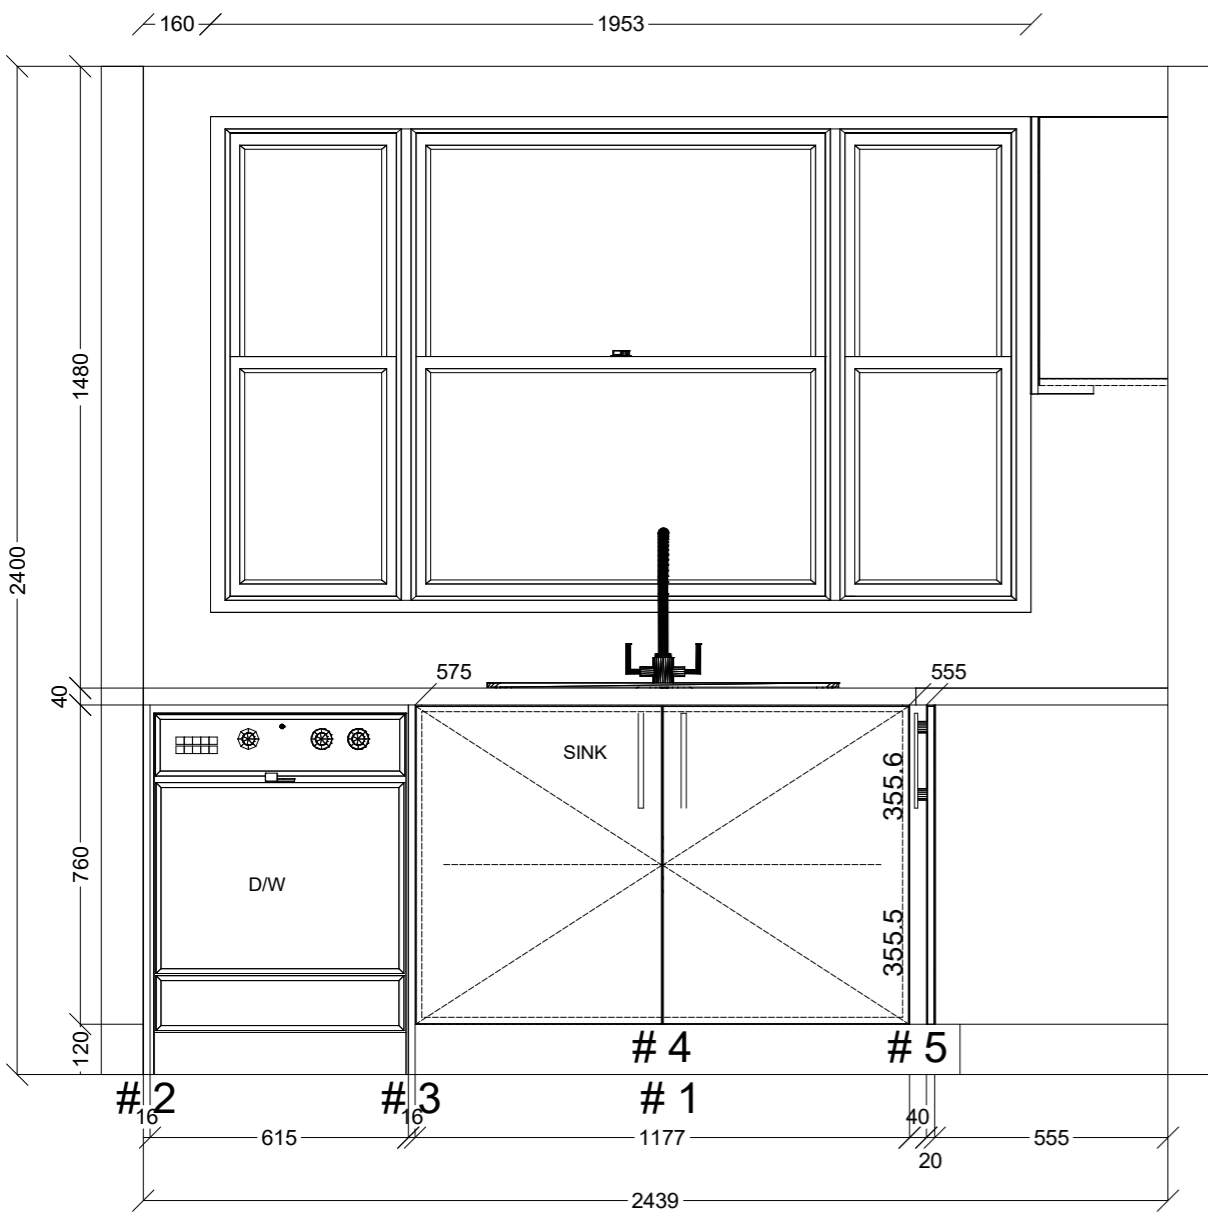

	Client: CONSTANTE CARPENTRY		Door and panels style/colour: POLAR WHITE SHEEN		Sheet 1 of 2
	Room: KITCHEN	Benchtop Colour: 40MM ALBORAN STONE	Laminate	Drawer slides: DTC SMOOTH	Carcass: WHITE HMR
	Date: 01/05/23	Address: 2-24 CENTRE RD BENTLEIGH	Handles Item No: 160MM D PULL	Approved by:	

 CONNECT KITCHENS	Client: CONSTANTE CARPENTRY		Door and panels style/colour: POLAR WHITE SHEEN		Sheet 2 of 2	
	Room: KITCHEN	Benchtop Colour: 320MM ALBORAN STONE	Laminate		Drawer slides: DTC SMOOTH	Carcass: WHITE HMR
	Date: 01/05/23	Address: 2-24 CENTRE RD BENTLEIGH		Handles Item No: 160MM D PULL	Approved by:	