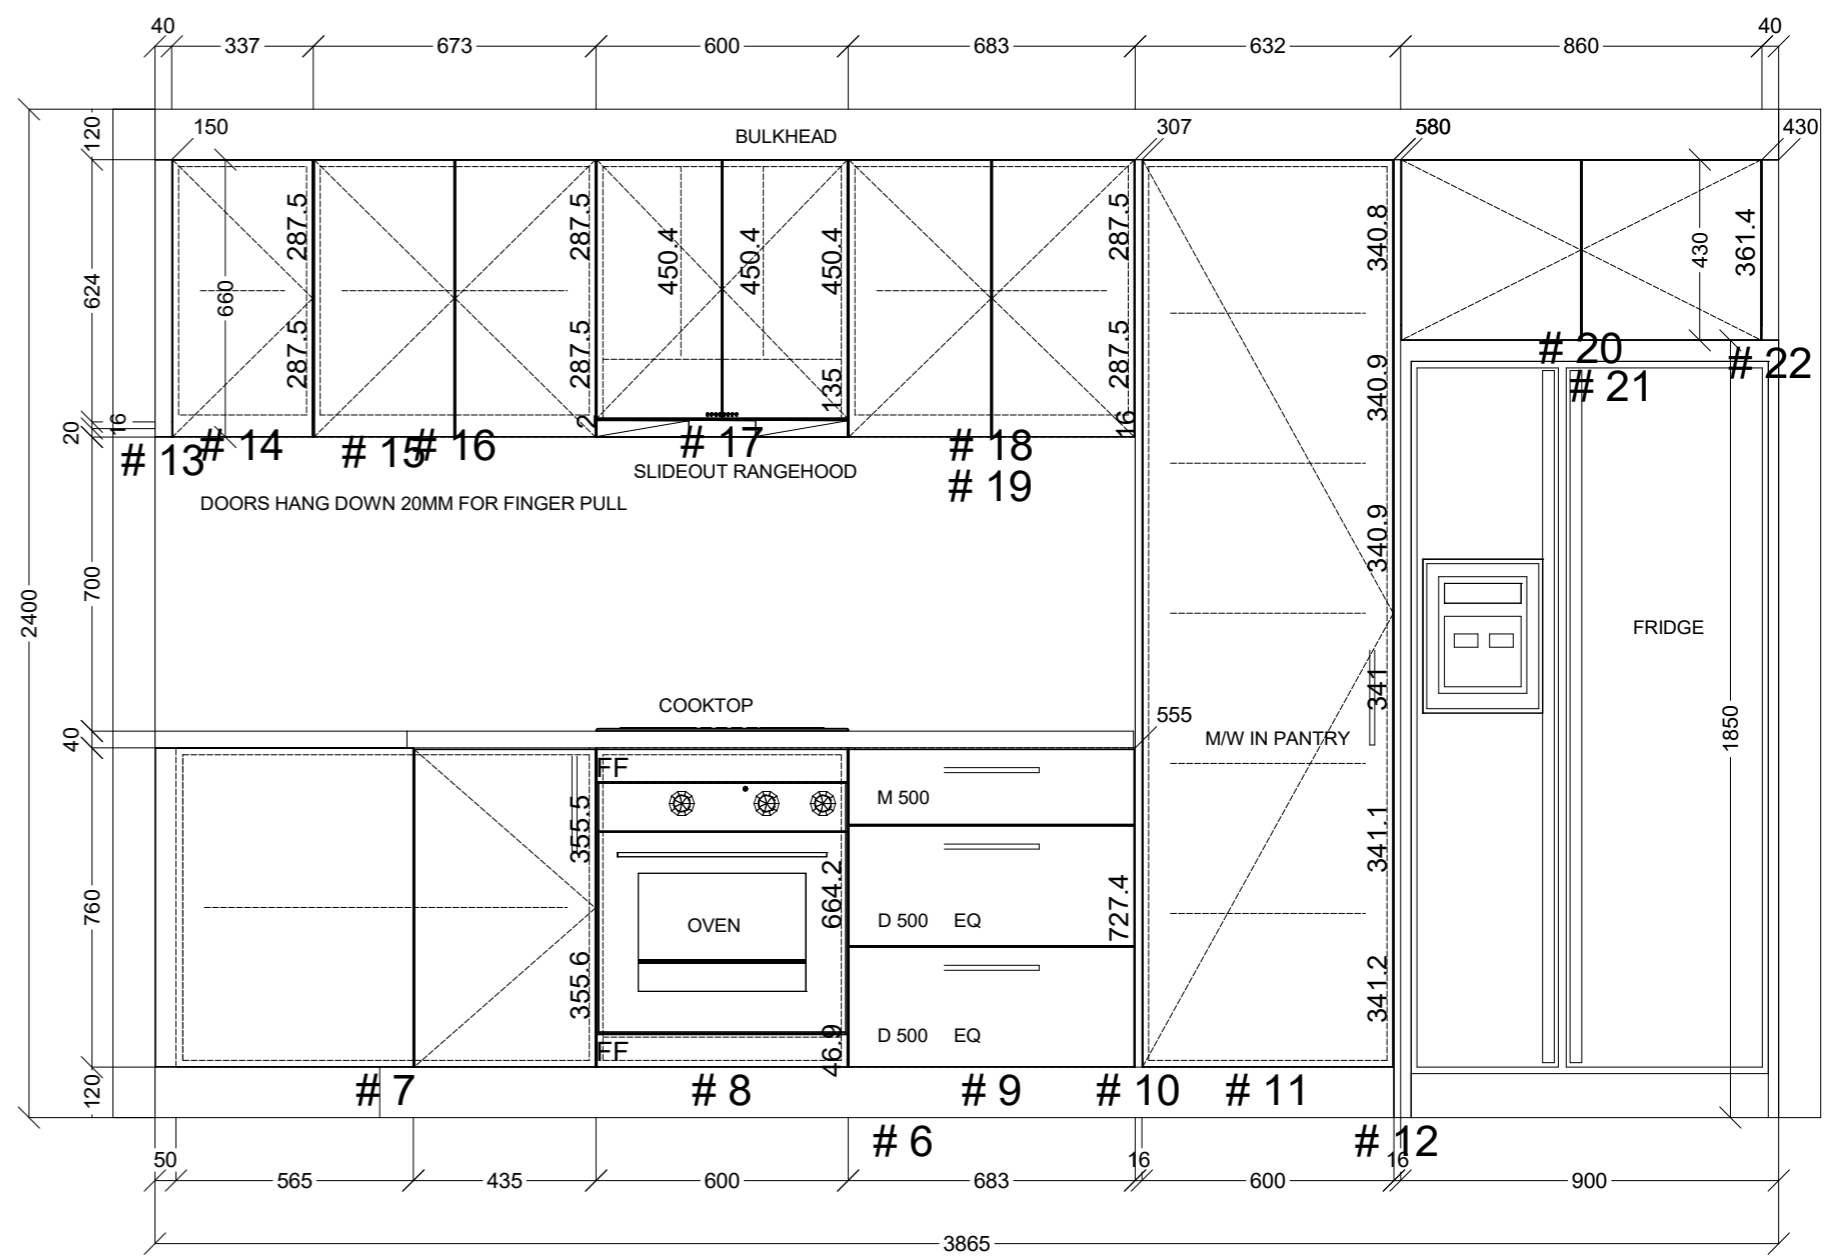

	Client: CONSTANTE CARPENTRY		Door and panels style/colour: POLAR WHITE SHEEN		Sheet 1 of 2
	Room: KITCHEN	Benchtop Colour: 40MM ALBORAN STONE	Laminate	Drawer slides: DTC SMOOTH	Carcass: WHITE HMR
	Date: 01/05/23	Address: 2-24 CENTRE RD BENTLEIGH	Handles Item No: 160MM D PULL	Approved by:	

 CONNECT KITCHENS	Client: CONSTANTE CARPENTRY		Door and panels style/colour: POLAR WHITE SHEEN		Sheet 2 of 2	
	Room: KITCHEN	Benchtop Colour: 320MM ALBORAN STONE	Laminate		Drawer slides: DTC SMOOTH	Carcass: WHITE HMR
	Date: 01/05/23	Address: 2-24 CENTRE RD BENTLEIGH		Handles Item No: 160MM D PULL	Approved by:	