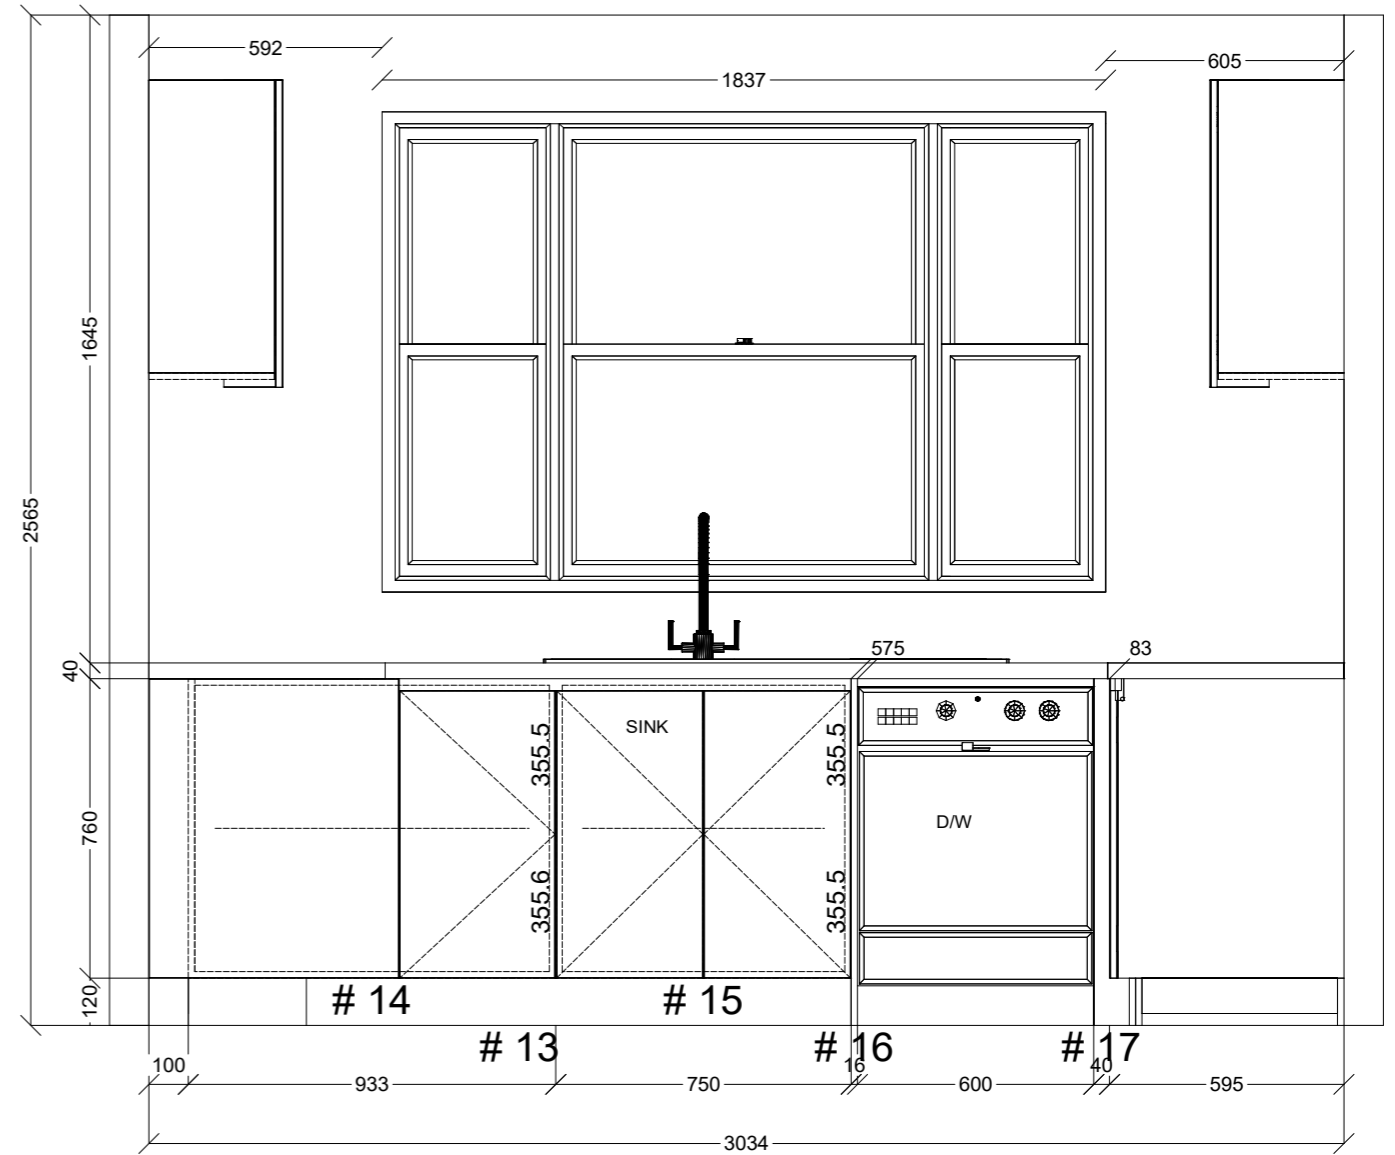

Client: SONJA MIHELYI	Door and panels style/colour: BLOSSOM WHITE MATT			Sheet 1 of 4
Room: KITCHEN	Benchtop Colour: 40MM YDL SILVER STAR WHITE	Drawer slides: BLUM	Carcass: WHITE HMR	
Date: 20/04/23	Address: U2-20 ROSELLA ST MURRUMBEENA	Handles Item No: 45 FINGERPULL	Approved by: Sonja Mihelyi	