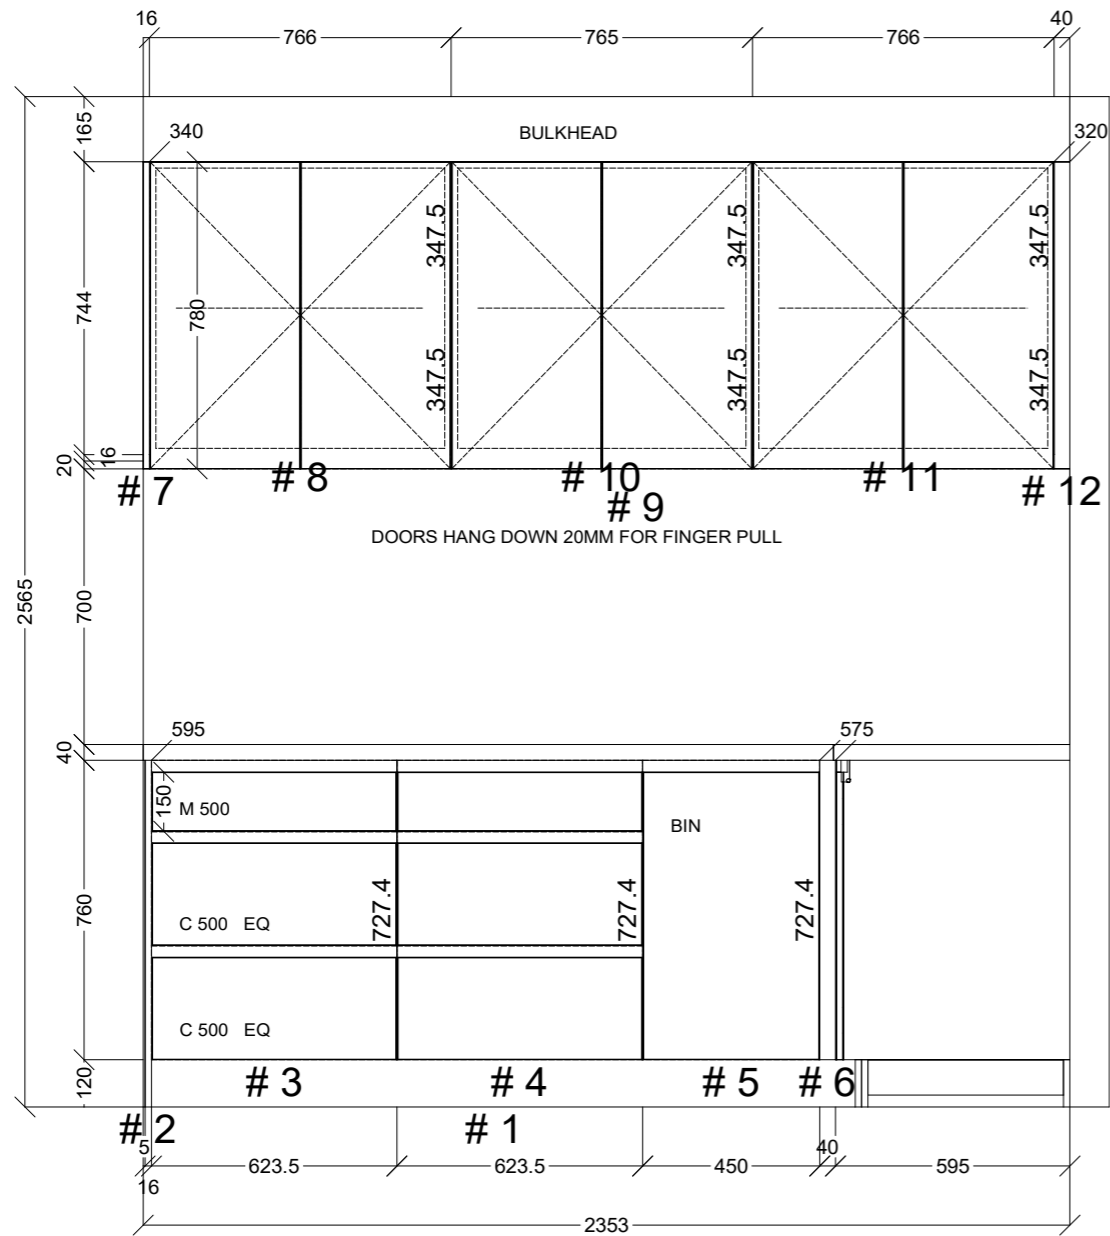

Client: SONJA MIHELYI	Door and panels style/colour: BLOSSOM WHITE MATT			Sheet 1 of 4
Room: KITCHEN	Benchtop Colour: 40MM YDL SILVER STAR WHITE	Drawer slides: BLUM	Carcass: WHITE HMR	
Date: 20/04/23	Address: U2-20 ROSELLA ST MURRUMBEENA	Handles Item No: 45 FINGERPULL	Approved by: Sonja Mihelyi	