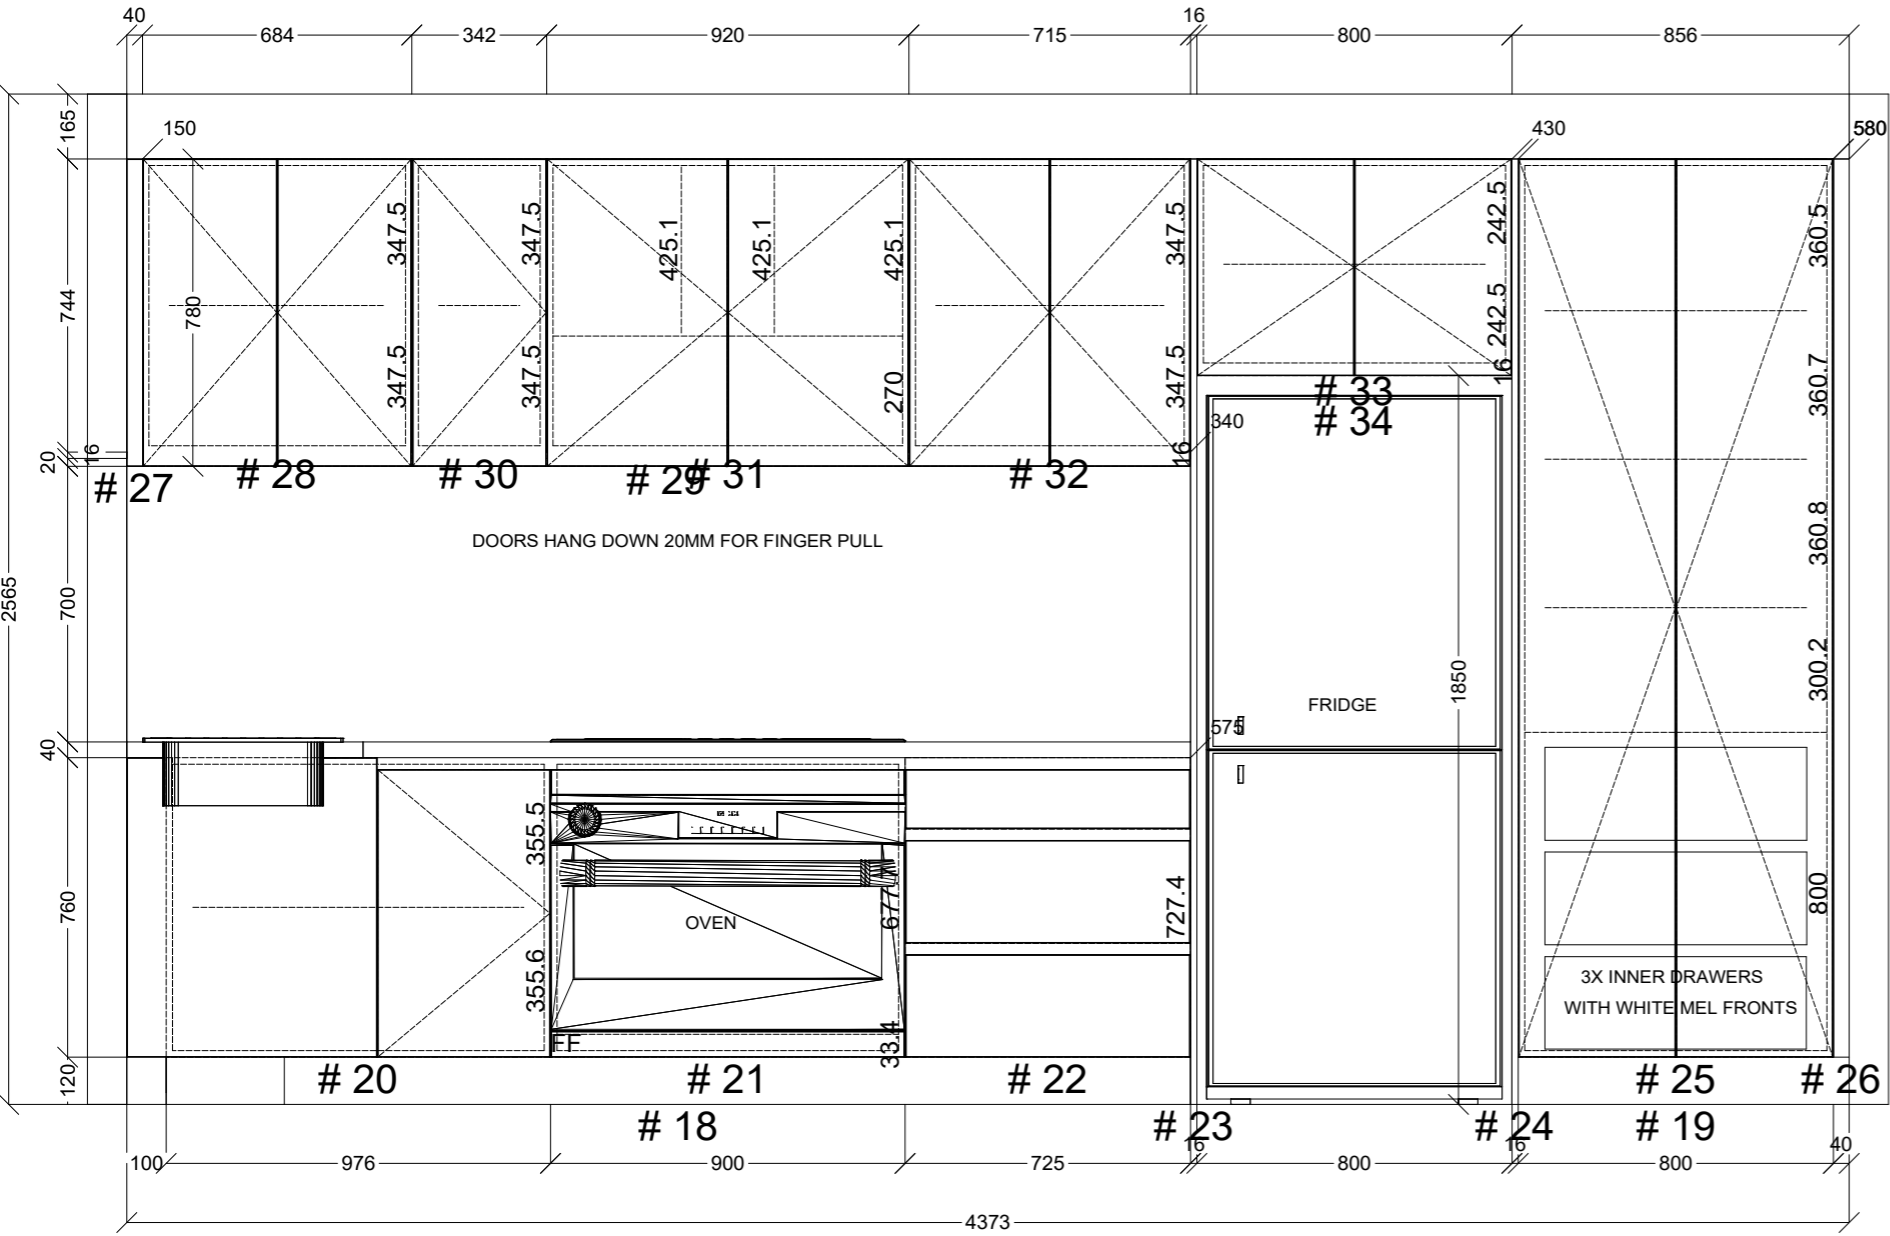

Client: SONJA MIHELYI		Door and panels style/colour: BLOSSOM WHITE MATT		Sheet 3 of 4
	Room: KITCHEN	Benchtop Colour: 40MM YDL SILVER STAR WHITE	Drawer slides: BLUM		Carcass: WHITE HMR
	Date: 20/04/23	Address: U2-20 ROSELLA ST MURRUMBEENA	Handles Item No: 45 FINGERPULL		Approved by: Sonja Mihelyi