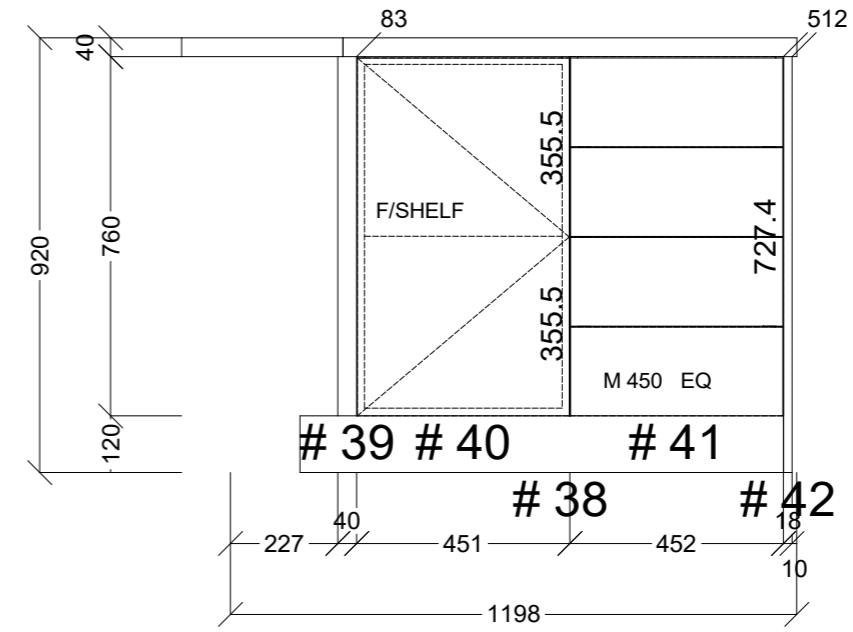

ISLAND FRONT

CONNECT KITCHENS	Client: MIKE HORDERN		Door and panels style/colour: 2PAC LEXICON 1/4 SATIN		Sheet 4 of 6
	Room: KITCHEN	Benchtop Colour: 40MM CLASSIC WHITE YDL STONE		Drawer slides: BLUM	Carcass: WHITE HMR
	Date: 09/05/23	Address: 11 SEVENOAKS ST BALWYN		Handles Item No: TBA	Approved by: