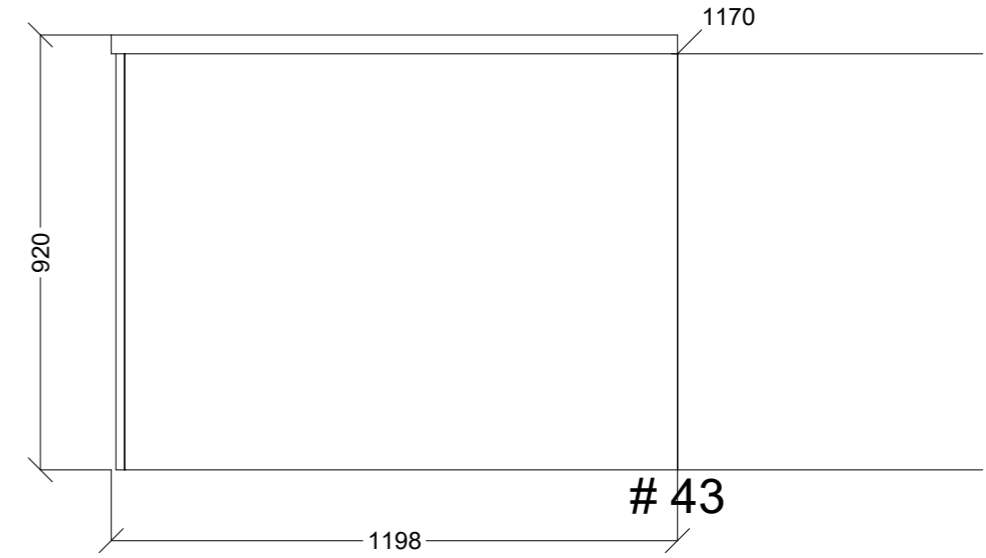

ISLAND REAR