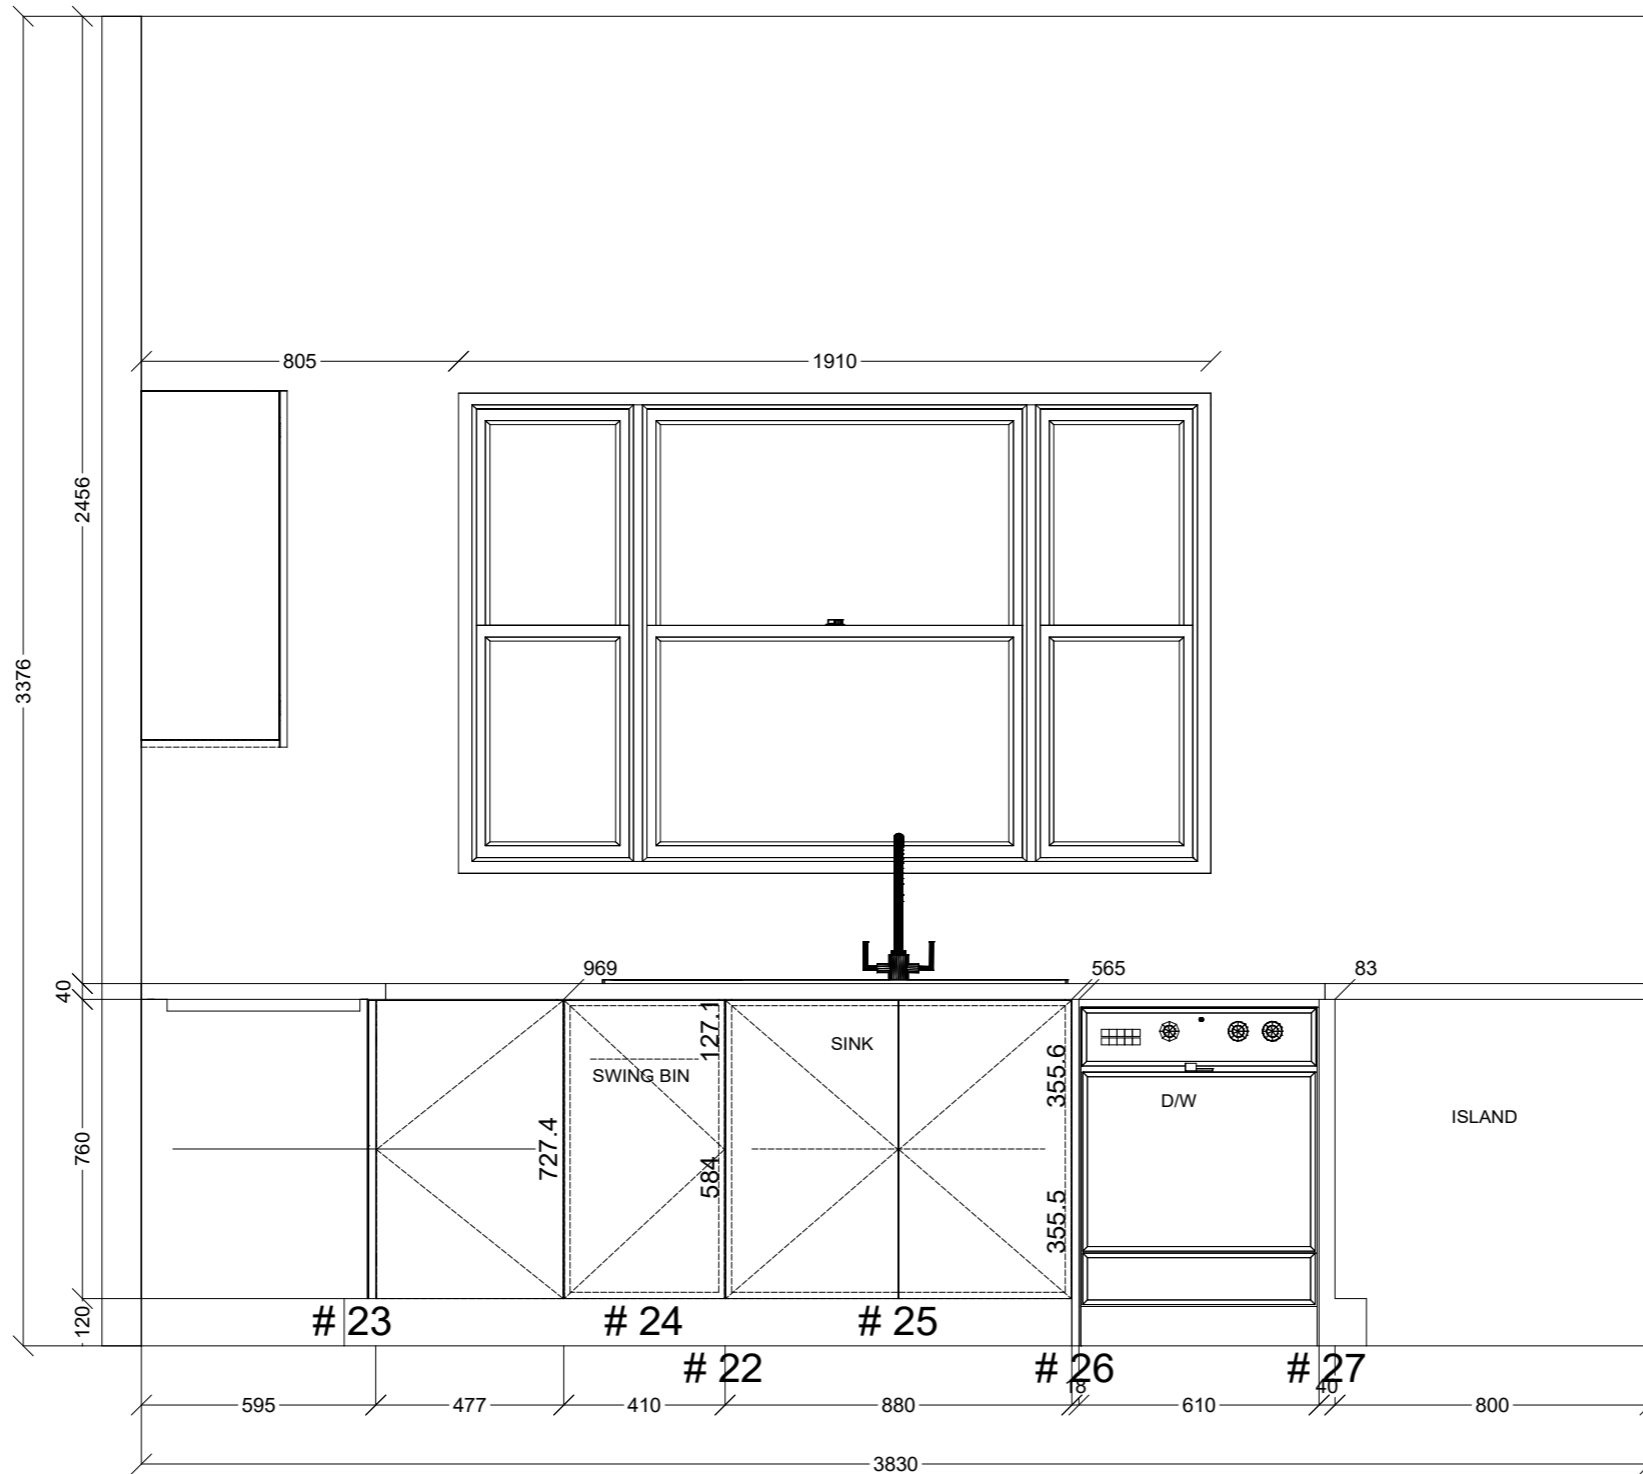

 <b>CONNECT KITCHENS</b>	Client: MIKE HORDERN		Door and panels style/colour: 2PAC LEXICON 1/4 SATIN		Sheet 1 of 6
	Room: KITCHEN	Benchtop Colour: 40MM CLASSIC WHITE YDL STONE		Drawer slides: BLUM	Carcass: WHITE HMR
	Date: 09/05/23	Address: 11 SEVENOAKS ST BALWYN		Handles Item No: TBA	Approved by:

 <b>CONNECT KITCHENS</b>	Client: MIKE HORDERN		Door and panels style/colour: 2PAC LEXICON 1/4 SATIN		Sheet 3 of 6
	Room: KITCHEN	Benchtop Colour: 40MM CLASSIC WHITE YDL STONE		Drawer slides: BLUM	Carcass: WHITE HMR
	Date: 09/05/23	Address: 11 SEVENOAKS ST BALWYN		Handles Item No: TBA	Approved by: