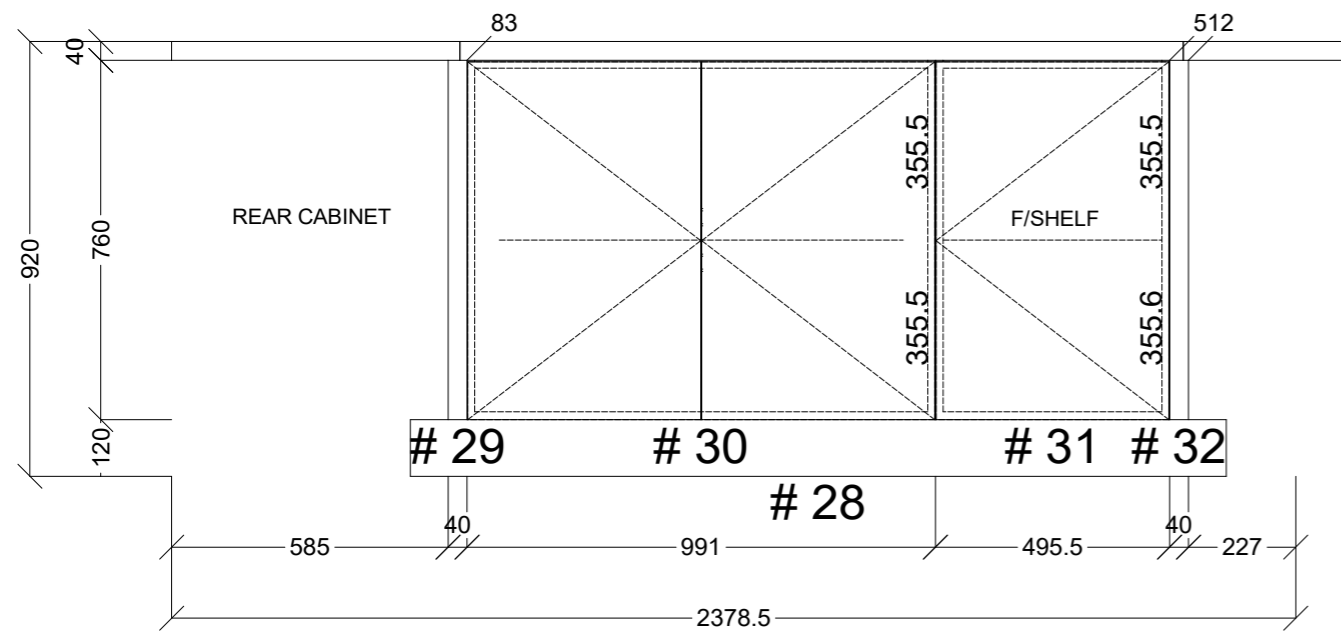

ISLAND FRONT

CONNECT KITCHENS	Client: MIKE HORDERN		Door and panels style/colour: 2PAC LEXICON 1/4 SATIN		Sheet 4 of 6
	Room: KITCHEN	Benchtop Colour: 40MM CLASSIC WHITE YDL STONE		Drawer slides: BLUM	Carcass: WHITE HMR
	Date: 09/05/23	Address: 11 SEVENOAKS ST BALWYN		Handles Item No: TBA	Approved by: