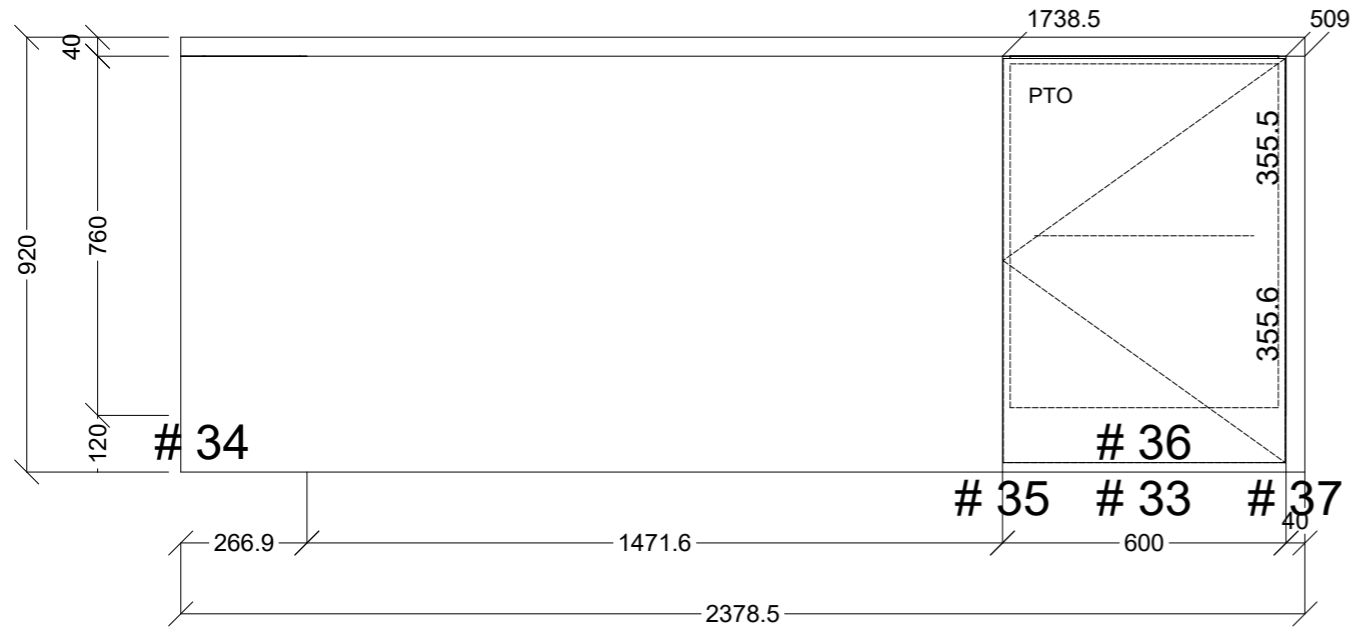

ISLAND REAR