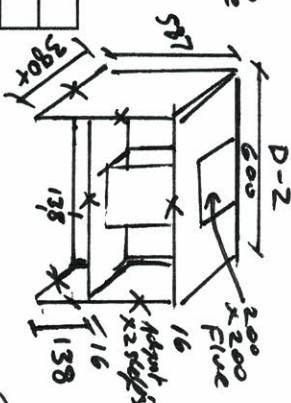

# ORDER FORM

**SJ Custom Kitchens**

Order Ref #: Keylean (Kitchen)

Date Ordered: 22/5/23

Date Required: 10 days

Carcass: 16mm white HMR

Colour Board: Polar white shoen 18mm polytec

Edge Type: Trim matching

25mm About Shelving only Cabinets 18mm thick

QTY	CABINET	HEIGHT PLUS KICKER	WIDTH	DEPTH + DOOR	NOTES
1	X2 Door off Cab Fridge	627	1040	380	X2 Adjust shelf Doors = 625 X 517
1	X2 Door off Cab Fridge	307	1040	380	X1 Adjust shelf Doors = 327 X 517
1	X2 Door off Cab	627	592	380	X2 Adjust shelf Doors = 625 X 293.5
1	X2 Door off Cab	607	592	380	X2 Adjust shelf Doors = 627 X 293.5
1	X2 Door off Cab	627	600	380	X2 Adjust shelf Doors = 625 X 298
1	X2 Door off Cab	587	600	380	X2 Adjust shelf Doors = 585 X 298
1	X2 Door off Blind cur Cab	627	867	380	X2 Adjust shelf Doors = 625 X 293.5
1	X2 Door off Blind cur Cab	607	867	380	X2 Adjust shelf Doors = 627 X 293.5
1	X2 Door Base Cab	740	592	550	X1 Adjust shelf Doors = 737 X 293
1	600 v/180 Cab	740	600	550	3/68.5/600/68.5 X 600
1	X2 Door Base cur D1-Fold Cab	740	867 X 987	550	X1 Adjust shelf R-Hinged Doors 737 X
1	X1 Door base Cab L-Hinged	740	416	550	X1 Adjust shelf Door = 737 X 414
1	X2 Door SINK Cab	740	833	550	X1 Adjust shelf Doors = 737 X 414
2	X3 Drawer base Cab	740	803	550	3/182/3/274.5/3/274.5 X 800.5
1	X3 Door base cur Cab L-Hinge	740	987 X 1404	550	X1 Adjust shelf - SINK CAB. Doors = 737 X
1	Tall cur open shelf Cab	2125	900 X 1103	580	NOTE: Adjust shelving to be 25mm thick (not 18)
1	Tall open shelf Cab	2125	524	580	NOTE: Adjust shelving to be 25mm thick (not 18)