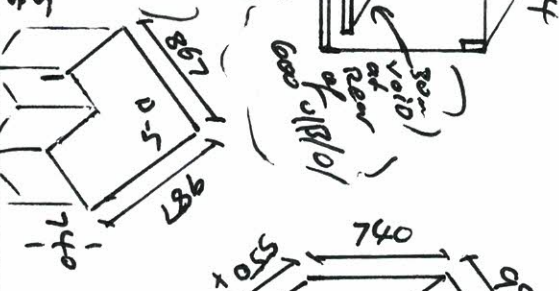

# ORDER FORM

**SJ Custom Kitchens**

Order Ref #: Keylean (Kitchen)

Date Ordered: 22/5/23

Date Required: 10 days

Carcass: 16mm white HMR

Colour Board: Polar white shoen 18mm polytec

Edge Type: Trim matching

25mm About Shelving only Cabinets 18mm thick

QTY	CABINET	HEIGHT PLUS KICKER	WIDTH	DEPTH + DOOR	NOTES
1	X2 Door off Cab Fridge	627	1040	380	X2 Adjust shelf Doors = 625 X 517
1	X2 Door off Cab Fridge	307	1040	380	X1 Adjust shelf Doors = 327 X 517
1	X2 Door off Cab	627	592	380	X2 Adjust shelf Doors = 625 X 293.5
1	X2 Door off Cab	607	592	380	X2 Adjust shelf Doors = 627 X 293.5
1	X2 Door off Cab	627	600	380	X2 Adjust shelf Doors = 625 X 298
1	X2 Door off Cab	587	600	380	X2 Adjust shelf Doors = 585 X 298
1	X2 Door off Blind cur Cab	627	867	380	X2 Adjust shelf Doors = 625 X 293.5
1	X2 Door off Blind cur Cab	607	867	380	X2 Adjust shelf Doors = 627 X 293.5
1	X2 Door Base Cab	740	592	550	X1 Adjust shelf Doors = 737 X 293
1	600 v/180 Cab	740	600	550	3/68.5/600/68.5 X 600
1	X2 Door Base cur D1-Fold Cab	740	867 X 987	550	X1 Adjust shelf R-Hinged Doors 737 X
1	X1 Door base Cab L-Hinged	740	416	550	X1 Adjust shelf Door = 737 X 414
1	X2 Door SINK Cab	740	833	550	X1 Adjust shelf Doors = 737 X 414
2	X3 Drawer base Cab	740	803	550	3/182/3/274.5/3/274.5 X 800.5
1	X3 Door base cur Cab L-Hinge	740	987 X 1404	550	X1 Adjust shelf - SINK CAB. Doors = 737 X
1	Tall cur open shelf Cab	2125	900 X 1103	580	NOTE: Adjust shelving to be 25mm thick (not 18)
1	Tall open shelf Cab	2125	524	580	NOTE: Adjust shelving to be 25mm thick (not 18)