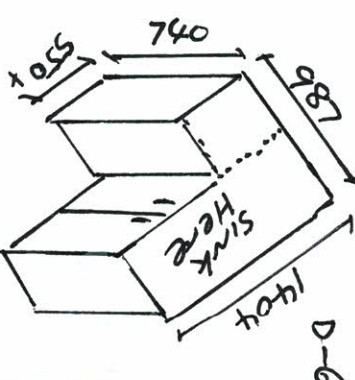

# ORDER FORM

**SJ Custom Kitchens**

Order Ref #: Keylean (Kitchen)

Date Ordered: 22/5/23

Date Required: 10 days

Carcass: 16mm white HMR

Colour Board: Polar white shoen 18mm polytec

Edge Type: Trim matching

25mm About Shelving only Cabinets 18mm thick

QTY	CABINET	HEIGHT PLUS KICKER	WIDTH	DEPTH + DOOR	NOTES
1	X2 Door off Cab Fridge	627	1040	380	X2 Adjust shelf Doors = 625 X 517
1	X2 Door off Cab Fridge	307	1040	380	X1 Adjust shelf Doors = 327 X 517
1	X2 Door off Cab	627	592	380	X2 Adjust shelf Doors = 625 X 293.5
1	X2 Door off Cab	607	592	380	X2 Adjust shelf Doors = 627 X 293.5
1	X2 Door off Cab	627	600	380	X2 Adjust shelf Doors = 625 X 298
1	X2 Door off Cab	587	600	380	X2 Adjust shelf Doors = 585 X 298
1	X2 Door off Blind cur Cab	627	867	380	X2 Adjust shelf Doors = 625 X 293.5
1	X2 Door off Blind cur Cab	607	867	380	X2 Adjust shelf Doors = 627 X 293.5
1	X2 Door Base Cab	740	592	550	X1 Adjust shelf Doors = 737 X 293
1	600 v/180 Cab	740	600	550	3/68.5/600/68.5 X 600
1	X2 Door Base cur D1-Fold Cab	740	867 X 987	550	X1 Adjust shelf R-Hinged Doors 737 X
1	X1 Door base Cab L-Hinged	740	416	550	X1 Adjust shelf Door = 737 X 414
1	X2 Door SINK Cab	740	833	550	X1 Adjust shelf Doors = 737 X 414
2	X3 Drawer base Cab	740	803	550	3/182/3/274.5/3/274.5 X 800.5
1	X3 Door base cur Cab L-Hinge	740	987 X 1404	550	X1 Adjust shelf - SINK CAB. Doors = 737 X
1	Tall cur open shelf Cab	2125	900 X 1103	580	NOTE: Adjust shelving to be 25mm thick (not 18)
1	Tall open shelf Cab	2125	524	580	NOTE: Adjust shelving to be 25mm thick (not 18)