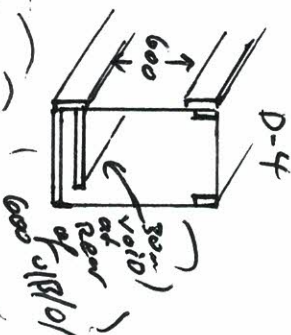

# ORDER FORM

**SJ Custom Kitchens**

Order Ref #: Keylean (Kitchen)

Date Ordered: 22/5/23

Date Required: 10 days

Carcass: 16mm white HMR

Colour Board: Polar white shoen 18mm polytec

Edge Type: Trim matching

25mm About Shelving only Cabinets 18mm thick

QTY	CABINET	HEIGHT PLUS KICKER	WIDTH	DEPTH + DOOR	NOTES
1	X2 Door off Cab Fridge	627	1040	380	X2 Adjust shelf Doors = 625 X 517
1	X2 Door off Cab Fridge	307	1040	380	X1 Adjust shelf Doors = 327 X 517
1	X2 Door off Cab	627	592	380	X2 Adjust shelf Doors = 625 X 293.5
1	X2 Door off Cab	607	592	380	X2 Adjust shelf Doors = 627 X 293.5
1	X2 Door off Cab	627	600	380	X2 Adjust shelf Doors = 625 X 298
1	X2 Door off Cab	587	600	380	X2 Adjust shelf Doors = 585 X 298
1	X2 Door off Blind cur Cab	627	867	380	X2 Adjust shelf Doors = 625 X 293.5
1	X2 Door off Blind cur Cab	607	867	380	X2 Adjust shelf Doors = 627 X 293.5
1	X2 Door Base Cab	740	592	550	X1 Adjust shelf Doors = 737 X 293
1	600 v/180 Cab	740	600	550	3/68.5/600/68.5 X 600
1	X2 Door Base cur D1-Fold Cab	740	867 X 987	550	X1 Adjust shelf R-Hinged Doors 737 X
1	X1 Door base Cab L-Hinged	740	416	550	X1 Adjust shelf Door = 737 X 414
1	X2 Door SINK Cab	740	833	550	X1 Adjust shelf Doors = 737 X 414
2	X3 Drawer base Cab	740	803	550	3/182/3/274.5/3/274.5 X 800.5
1	X3 Door base cur Cab L-Hinge	740	987 X 1404	550	X1 Adjust shelf - SINK CAB. Doors = 737 X
1	Tall cur open shelf Cab	2125	900 X 1103	580	NOTE: Adjust shelving to be 25mm thick (not 18)
1	Tall open shelf Cab	2125	524	580	NOTE: Adjust shelving to be 25mm thick (not 18)