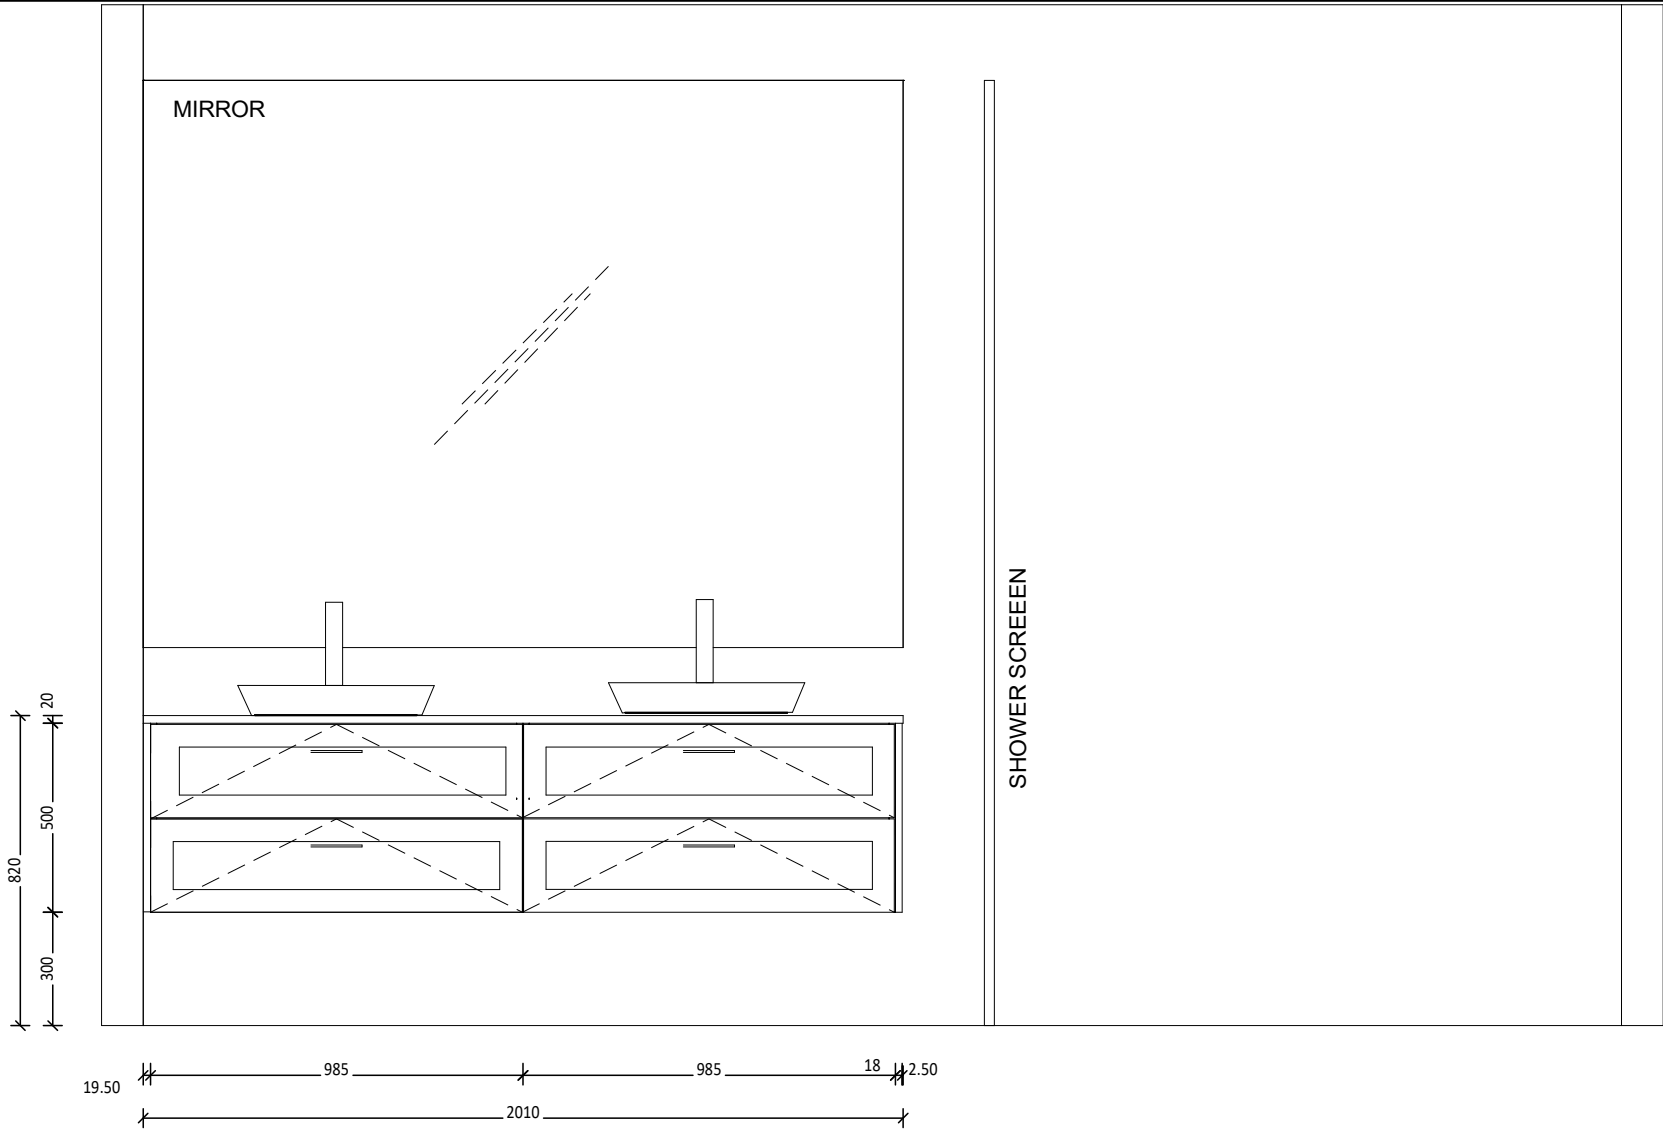

Title. 132-134 SHETLAND HEIGHTS Rd. SAN REMO

Sheet No. 1 of 3

Customer Name: MAST ENSUITE

Date: 20/03/23

Customer Address:

Designed By:

Site Address:

Sheet Size: A4 (297 x 210)

T: M: E:

DIMENSIONS IN MILLIMETRES

Title. 132-134 SHETLAND HEIGHTS Rd. SAN REMO

Customer Name: MAST ENSUITE

Customer Address:

Site Address:

T: M: E:

Sheet No. 2 of 3

Date: 20/03/23

Designed By:

Sheet Size: A4 (297 x 210)

DIMENSIONS IN MILLIMETRES

Title. 132-134 SHETLAND HEIGHTS Rd. SAN REMO

Customer Name: MAST ENSUITE

Customer Address:

Site Address:

T: M: E:

Sheet No. 3 of 3

Date: 20/03/23

Designed By:

Sheet Size: A4 (297 x 210)

DIMENSIONS IN MILLIMETRES