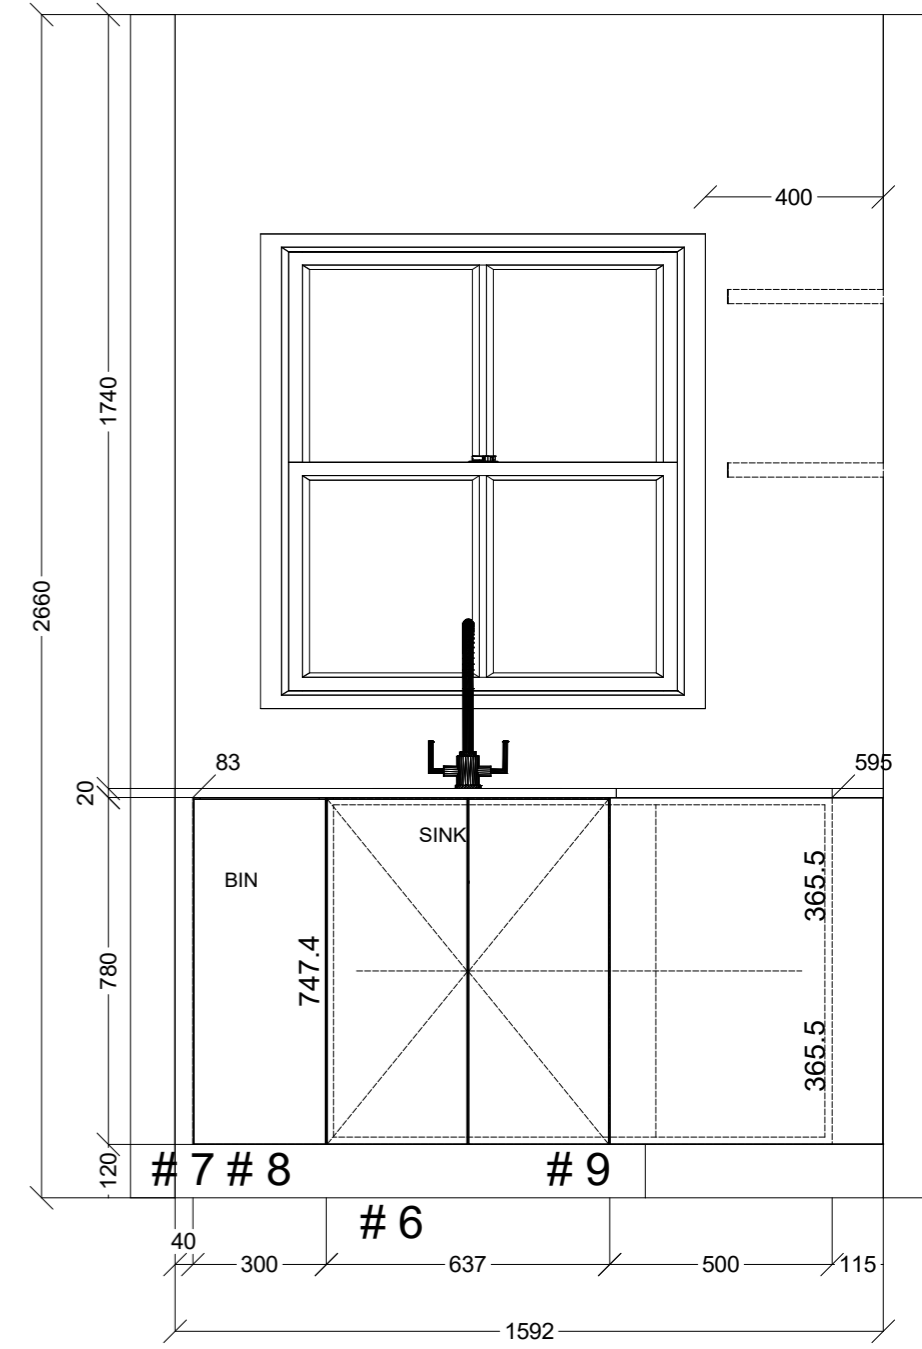

Client: KATIE LONG	Door and panels style/colour: POLYTEC CLASSIC WHITE MATT		Sheet 1 of 4
Room: KITCHEN	Benchtop Colour: 20MM YDL STONE SILVER STAR	Drawer slides: BLUM	Carcass: WHITE HMR
Date: 26/05/23	Address: 22-530 TOORAK RD TOORAK	Handles Item No: FERR80.WH TO BASE CABS	Approved by: <i>Katie Long</i>

	Client: KATIE LONG		Door and panels style/colour: POLYTEC CLASSIC WHITE MATT		Sheet 2 of 4
	Room: KITCHEN	Benchtop Colour: 20MM YDL STONE SILVER STAR	Drawer slides: BLUM		Carcass: WHITE HMR
	Date: 26/05/23	Address: 22-530 TOORAK RD TOORAK	Handles Item No: FERR80.WH TO BASE CABS		Approved by: <i>Katie Long</i>

	Client: KATIE LONG		Door and panels style/colour: POLYTEC CLASSIC WHITE MATT		Sheet 3 of 4
	Room: KITCHEN	Benchtop Colour: 20MM YDL STONE SILVER STAR		Drawer slides: BLUM	Carcass: WHITE HMR
	Date: 26/05/23	Address: 22-530 TOORAK RD TOORAK		Handles Item No: FERR80.WH TO BASE CABS	Approved by: <i>Katie Long</i>