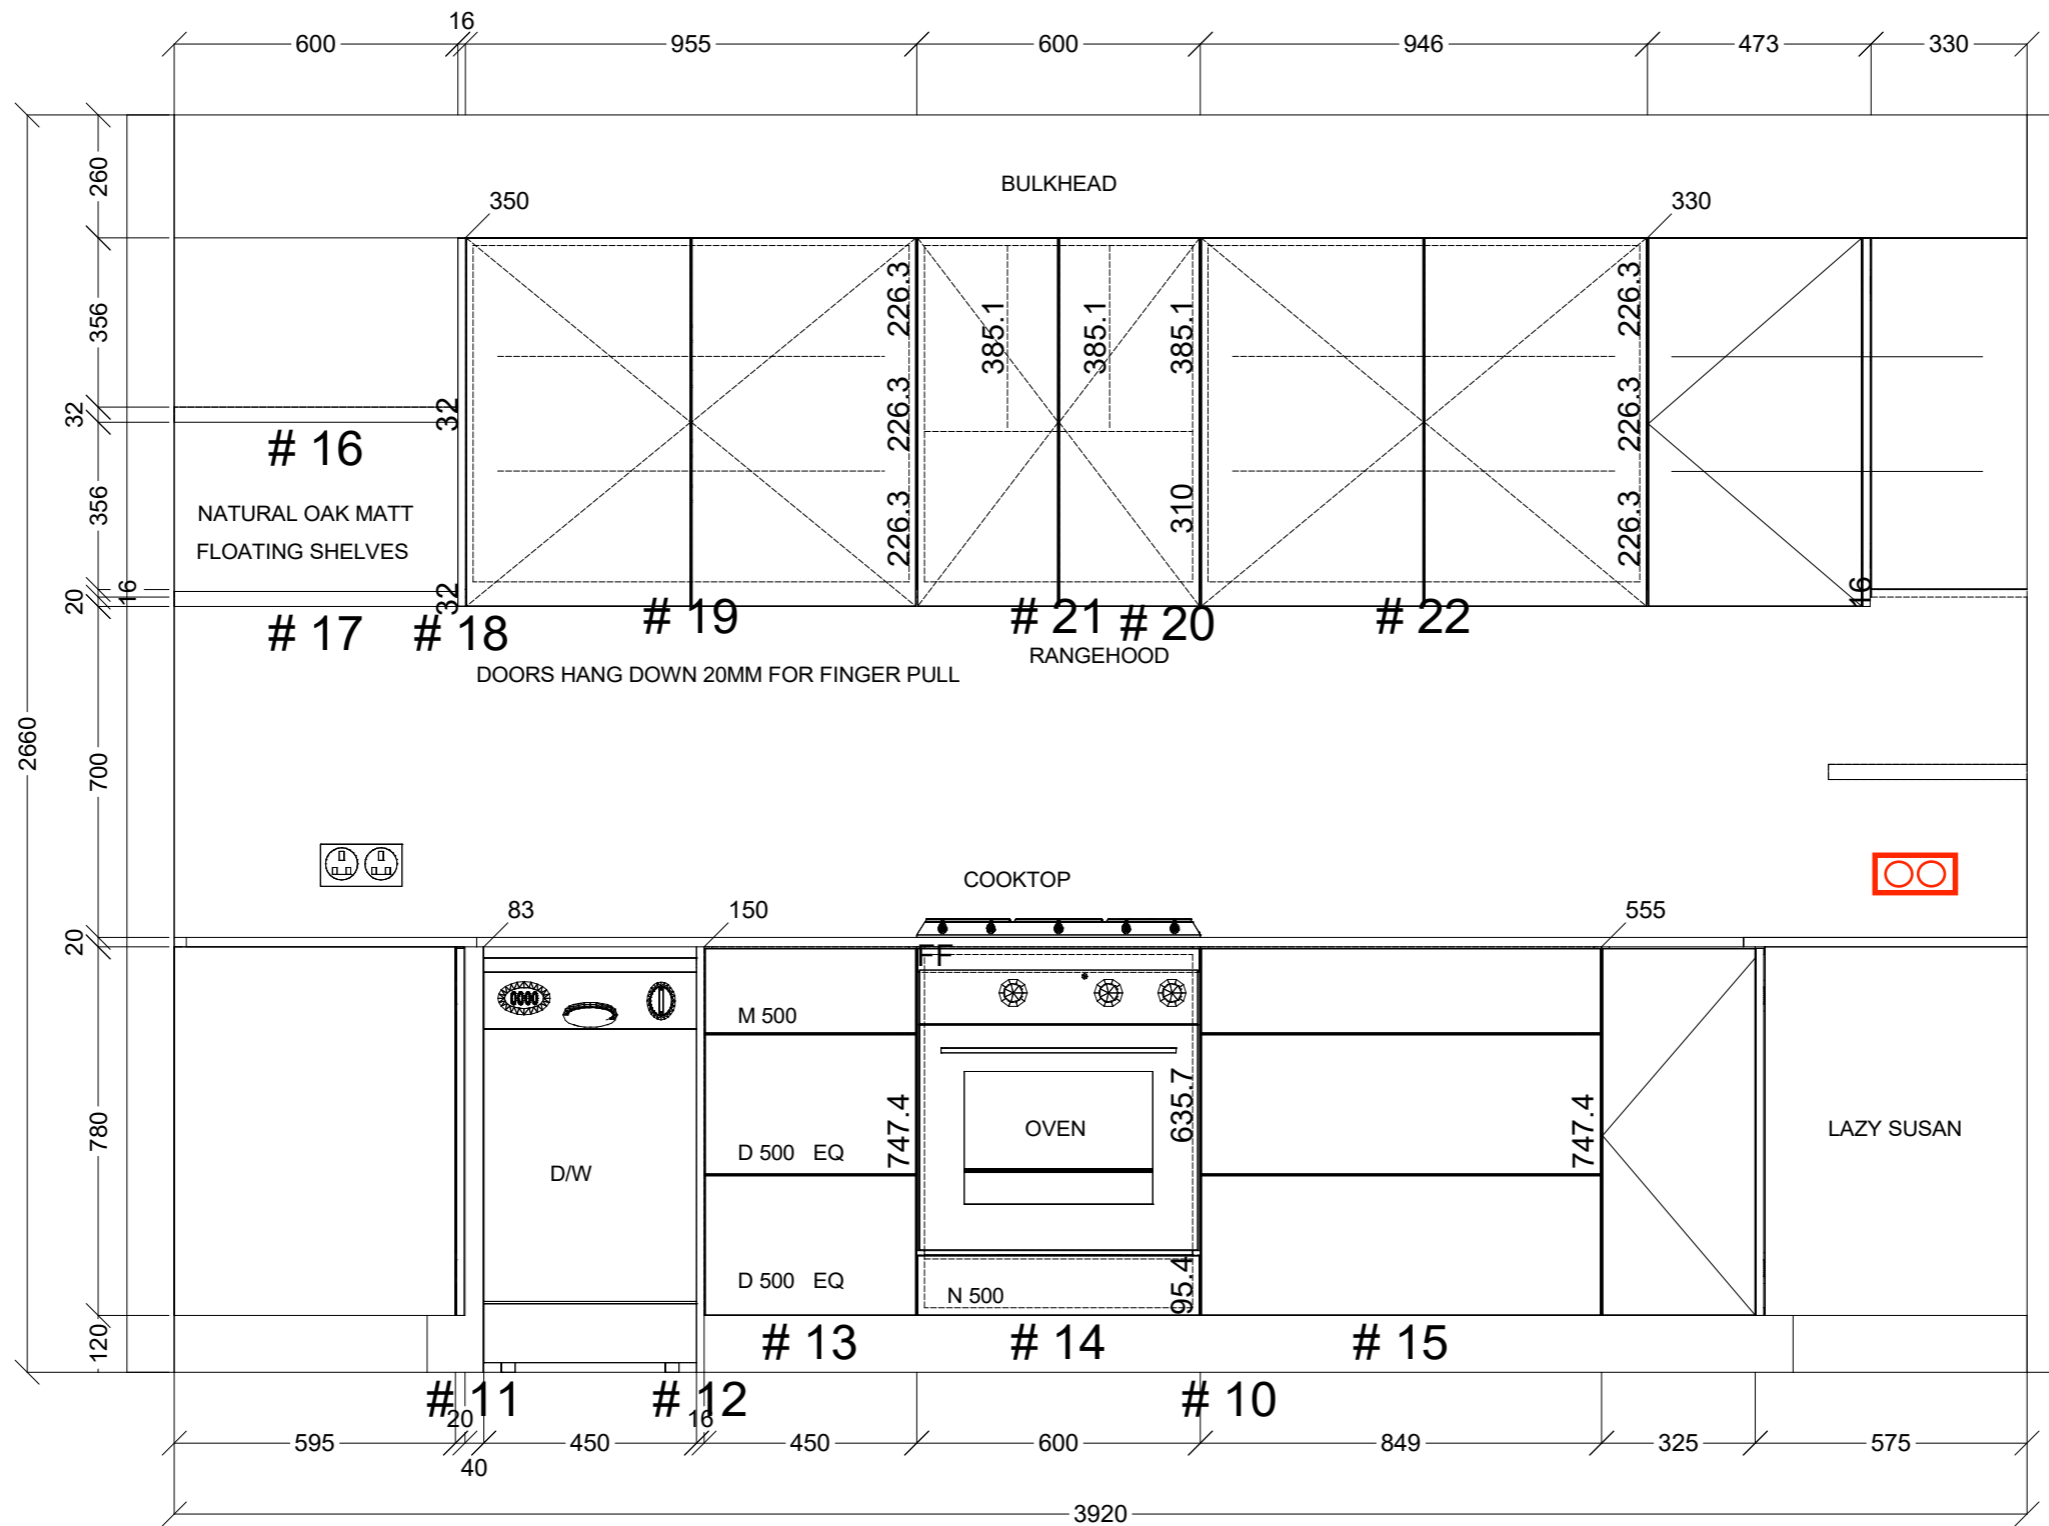

Client: KATIE LONG	Door and panels style/colour: POLYTEC CLASSIC WHITE MATT		Sheet 1 of 4
Room: KITCHEN	Benchtop Colour: 20MM YDL STONE SILVER STAR	Drawer slides: BLUM	Carcass: WHITE HMR
Date: 26/05/23	Address: 22-530 TOORAK RD TOORAK	Handles Item No: FERR80.WH TO BASE CABS	Approved by: <i>Katie Long</i>

	Client: KATIE LONG		Door and panels style/colour: POLYTEC CLASSIC WHITE MATT		Sheet 2 of 4
	Room: KITCHEN	Benchtop Colour: 20MM YDL STONE SILVER STAR	Drawer slides: BLUM		Carcass: WHITE HMR
	Date: 26/05/23	Address: 22-530 TOORAK RD TOORAK	Handles Item No: FERR80.WH TO BASE CABS		Approved by: <i>Katie Long</i>

	Client: KATIE LONG		Door and panels style/colour: POLYTEC CLASSIC WHITE MATT		Sheet 3 of 4
	Room: KITCHEN	Benchtop Colour: 20MM YDL STONE SILVER STAR		Drawer slides: BLUM	Carcass: WHITE HMR
	Date: 26/05/23	Address: 22-530 TOORAK RD TOORAK		Handles Item No: FERR80.WH TO BASE CABS	Approved by: <i>Katie Long</i>

	Client: KATIE LONG		Door and panels style/colour: POLYTEC CLASSIC WHITE MATT		Sheet 4 of 4
	Room: KITCHEN	Benchtop Colour: 20MM YDL STONE SILVER STAR	Drawer slides: BLUM		Carcass: WHITE HMR
	Date: 26/05/23	Address: 22-530 TOORAK RD TOORAK	Handles Item No: FERR80.WH TO BASE CABS		Approved by: <i>Katie Long</i>