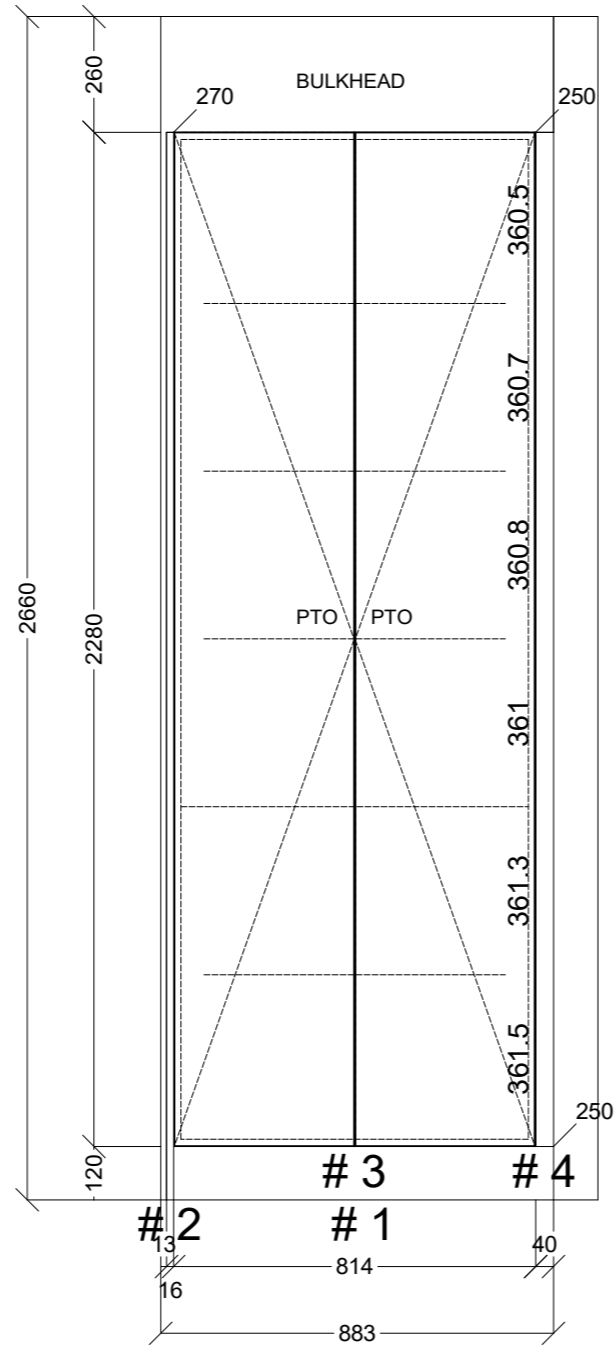

Client: KATIE LONG	Door and panels style/colour: POLYTEC CLASSIC WHITE MATT		Sheet 1 of 4
Room: KITCHEN	Benchtop Colour: 20MM YDL STONE SILVER STAR	Drawer slides: BLUM	Carcass: WHITE HMR
Date: 26/05/23	Address: 22-530 TOORAK RD TOORAK	Handles Item No: FERR80.WH TO BASE CABS	Approved by: <i>Katie Long</i>

	Client: KATIE LONG		Door and panels style/colour: POLYTEC CLASSIC WHITE MATT		Sheet 2 of 4
	Room: KITCHEN	Benchtop Colour: 20MM YDL STONE SILVER STAR	Drawer slides: BLUM		Carcass: WHITE HMR
	Date: 26/05/23	Address: 22-530 TOORAK RD TOORAK	Handles Item No: FERR80.WH TO BASE CABS		Approved by: <i>Katie Long</i>

	Client: KATIE LONG		Door and panels style/colour: POLYTEC CLASSIC WHITE MATT		Sheet 3 of 4
	Room: KITCHEN	Benchtop Colour: 20MM YDL STONE SILVER STAR		Drawer slides: BLUM	Carcass: WHITE HMR
	Date: 26/05/23	Address: 22-530 TOORAK RD TOORAK		Handles Item No: FERR80.WH TO BASE CABS	Approved by: <i>Katie Long</i>

	Client: KATIE LONG		Door and panels style/colour: POLYTEC CLASSIC WHITE MATT		Sheet 4 of 4
	Room: KITCHEN	Benchtop Colour: 20MM YDL STONE SILVER STAR	Drawer slides: BLUM		Carcass: WHITE HMR
	Date: 26/05/23	Address: 22-530 TOORAK RD TOORAK	Handles Item No: FERR80.WH TO BASE CABS		Approved by: <i>Katie Long</i>