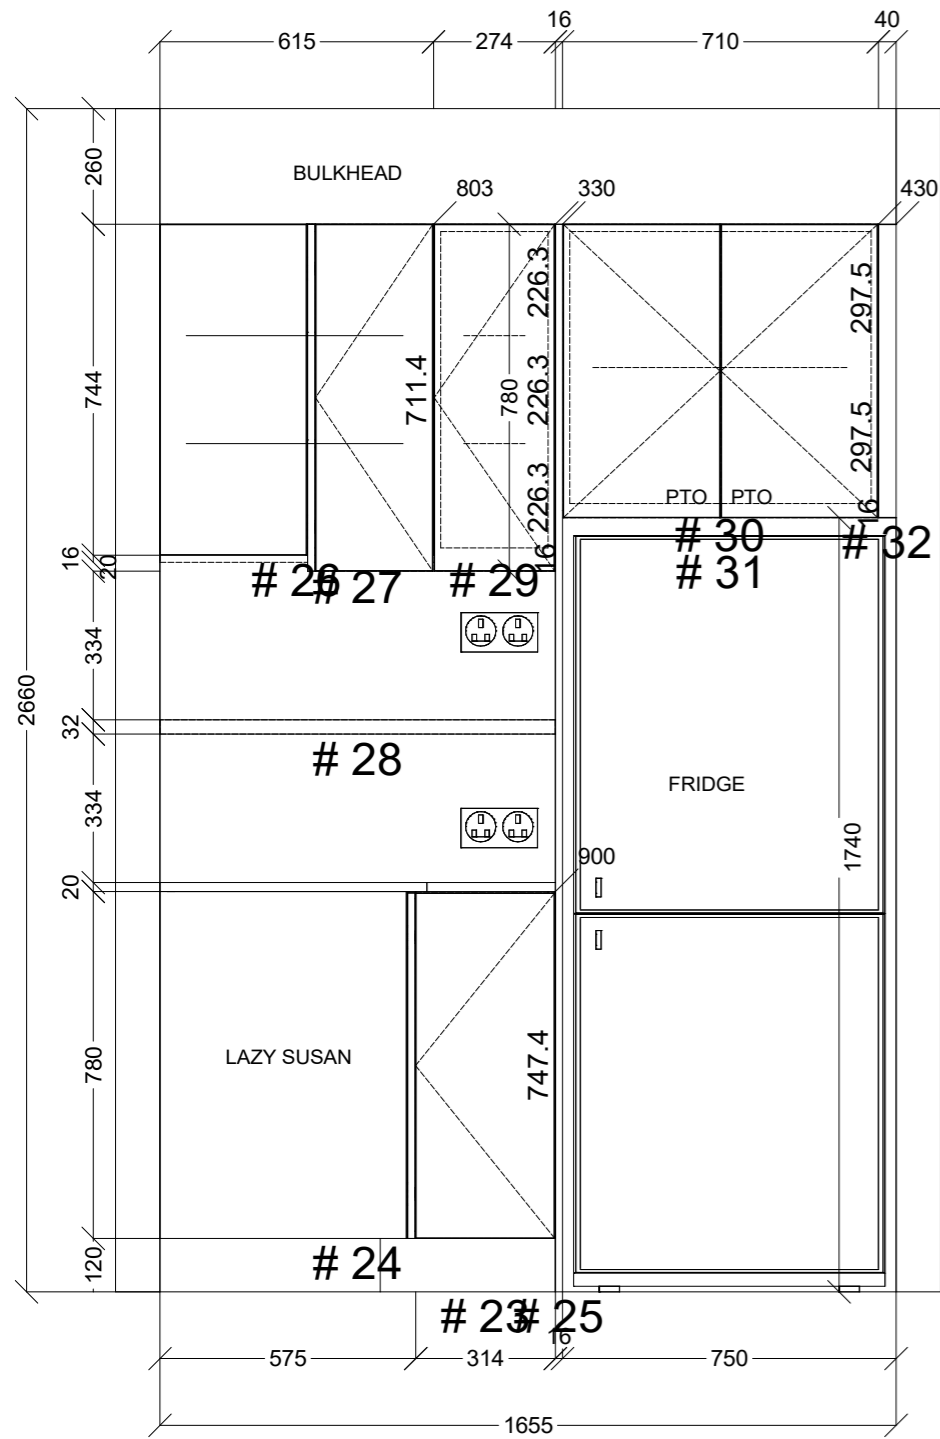

Client: KATIE LONG	Door and panels style/colour: POLYTEC CLASSIC WHITE MATT		Sheet 1 of 4
Room: KITCHEN	Benchtop Colour: 20MM YDL STONE SILVER STAR	Drawer slides: BLUM	Carcass: WHITE HMR
Date: 26/05/23	Address: 22-530 TOORAK RD TOORAK	Handles Item No: FERR80.WH TO BASE CABS	Approved by: <i>Katie Long</i>

	Client: KATIE LONG		Door and panels style/colour: POLYTEC CLASSIC WHITE MATT		Sheet 2 of 4
	Room: KITCHEN	Benchtop Colour: 20MM YDL STONE SILVER STAR	Drawer slides: BLUM		Carcass: WHITE HMR
	Date: 26/05/23	Address: 22-530 TOORAK RD TOORAK	Handles Item No: FERR80.WH TO BASE CABS		Approved by: <i>Katie Long</i>

	Client: KATIE LONG		Door and panels style/colour: POLYTEC CLASSIC WHITE MATT		Sheet 3 of 4
	Room: KITCHEN	Benchtop Colour: 20MM YDL STONE SILVER STAR		Drawer slides: BLUM	Carcass: WHITE HMR
	Date: 26/05/23	Address: 22-530 TOORAK RD TOORAK		Handles Item No: FERR80.WH TO BASE CABS	Approved by: <i>Katie Long</i>