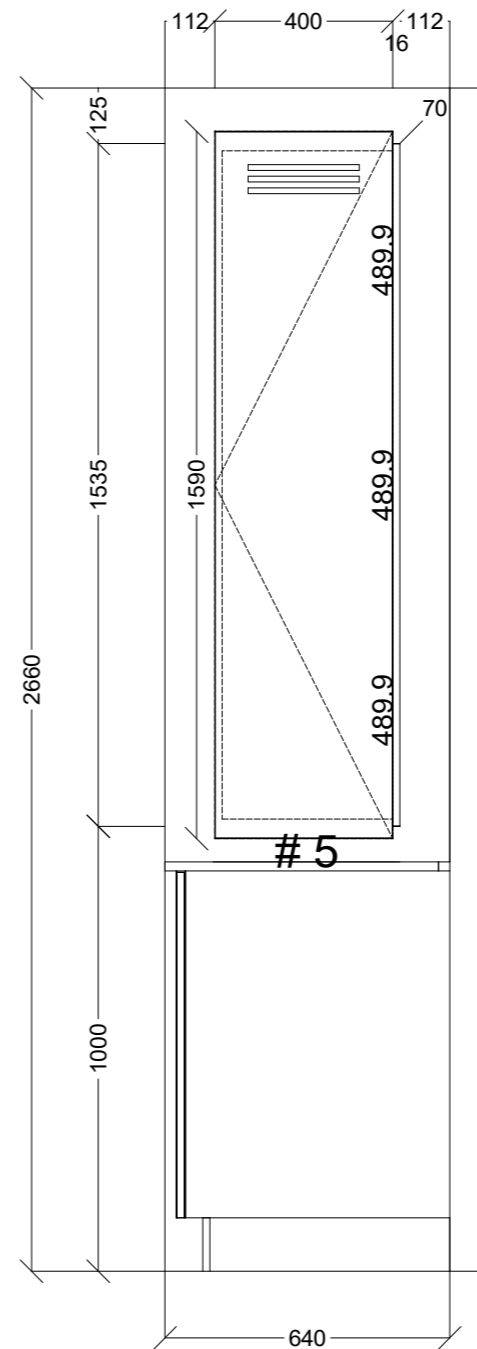

Client: KATIE LONG	Door and panels style/colour: POLYTEC CLASSIC WHITE MATT		Sheet 1 of 4
Room: KITCHEN	Benchtop Colour: 20MM YDL STONE SILVER STAR	Drawer slides: BLUM	Carcass: WHITE HMR
Date: 26/05/23	Address: 22-530 TOORAK RD TOORAK	Handles Item No: FERR80.WH TO BASE CABS	Approved by: <i>Katie Long</i>

	Client: KATIE LONG		Door and panels style/colour: POLYTEC CLASSIC WHITE MATT		Sheet 2 of 4
	Room: KITCHEN	Benchtop Colour: 20MM YDL STONE SILVER STAR	Drawer slides: BLUM		Carcass: WHITE HMR
	Date: 26/05/23	Address: 22-530 TOORAK RD TOORAK	Handles Item No: FERR80.WH TO BASE CABS		Approved by: <i>Katie Long</i>

	Client: KATIE LONG		Door and panels style/colour: POLYTEC CLASSIC WHITE MATT		Sheet 3 of 4
	Room: KITCHEN	Benchtop Colour: 20MM YDL STONE SILVER STAR		Drawer slides: BLUM	Carcass: WHITE HMR
	Date: 26/05/23	Address: 22-530 TOORAK RD TOORAK		Handles Item No: FERR80.WH TO BASE CABS	Approved by: <i>Katie Long</i>

	Client: KATIE LONG		Door and panels style/colour: POLYTEC CLASSIC WHITE MATT		Sheet 4 of 4
	Room: KITCHEN	Benchtop Colour: 20MM YDL STONE SILVER STAR	Drawer slides: BLUM		Carcass: WHITE HMR
	Date: 26/05/23	Address: 22-530 TOORAK RD TOORAK	Handles Item No: FERR80.WH TO BASE CABS		Approved by: <i>Katie Long</i>