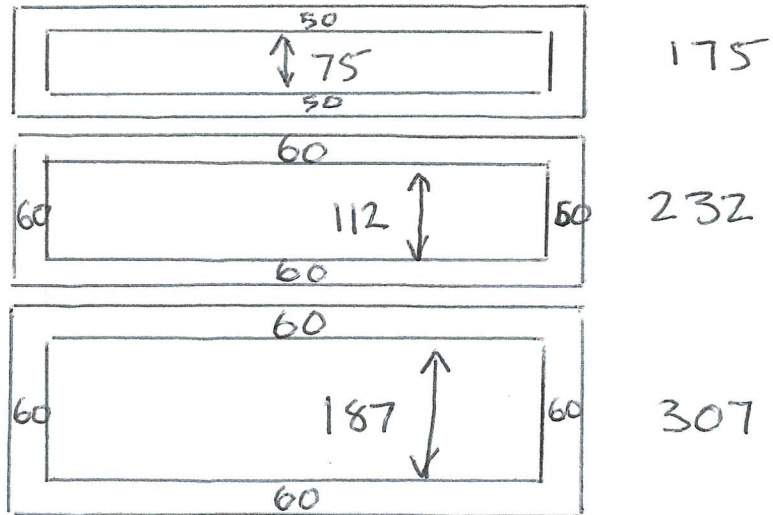

HEIGHTS FOR ALL DRWS

~~Blum Merivox Cut back drawers~~

- \* NO DRAW FRONT DRILLING
- \* NO CUPBOARD DRILLING
- \* BLUM MERIVOX DRWS
- \* CUT BACK AND BOTTOM