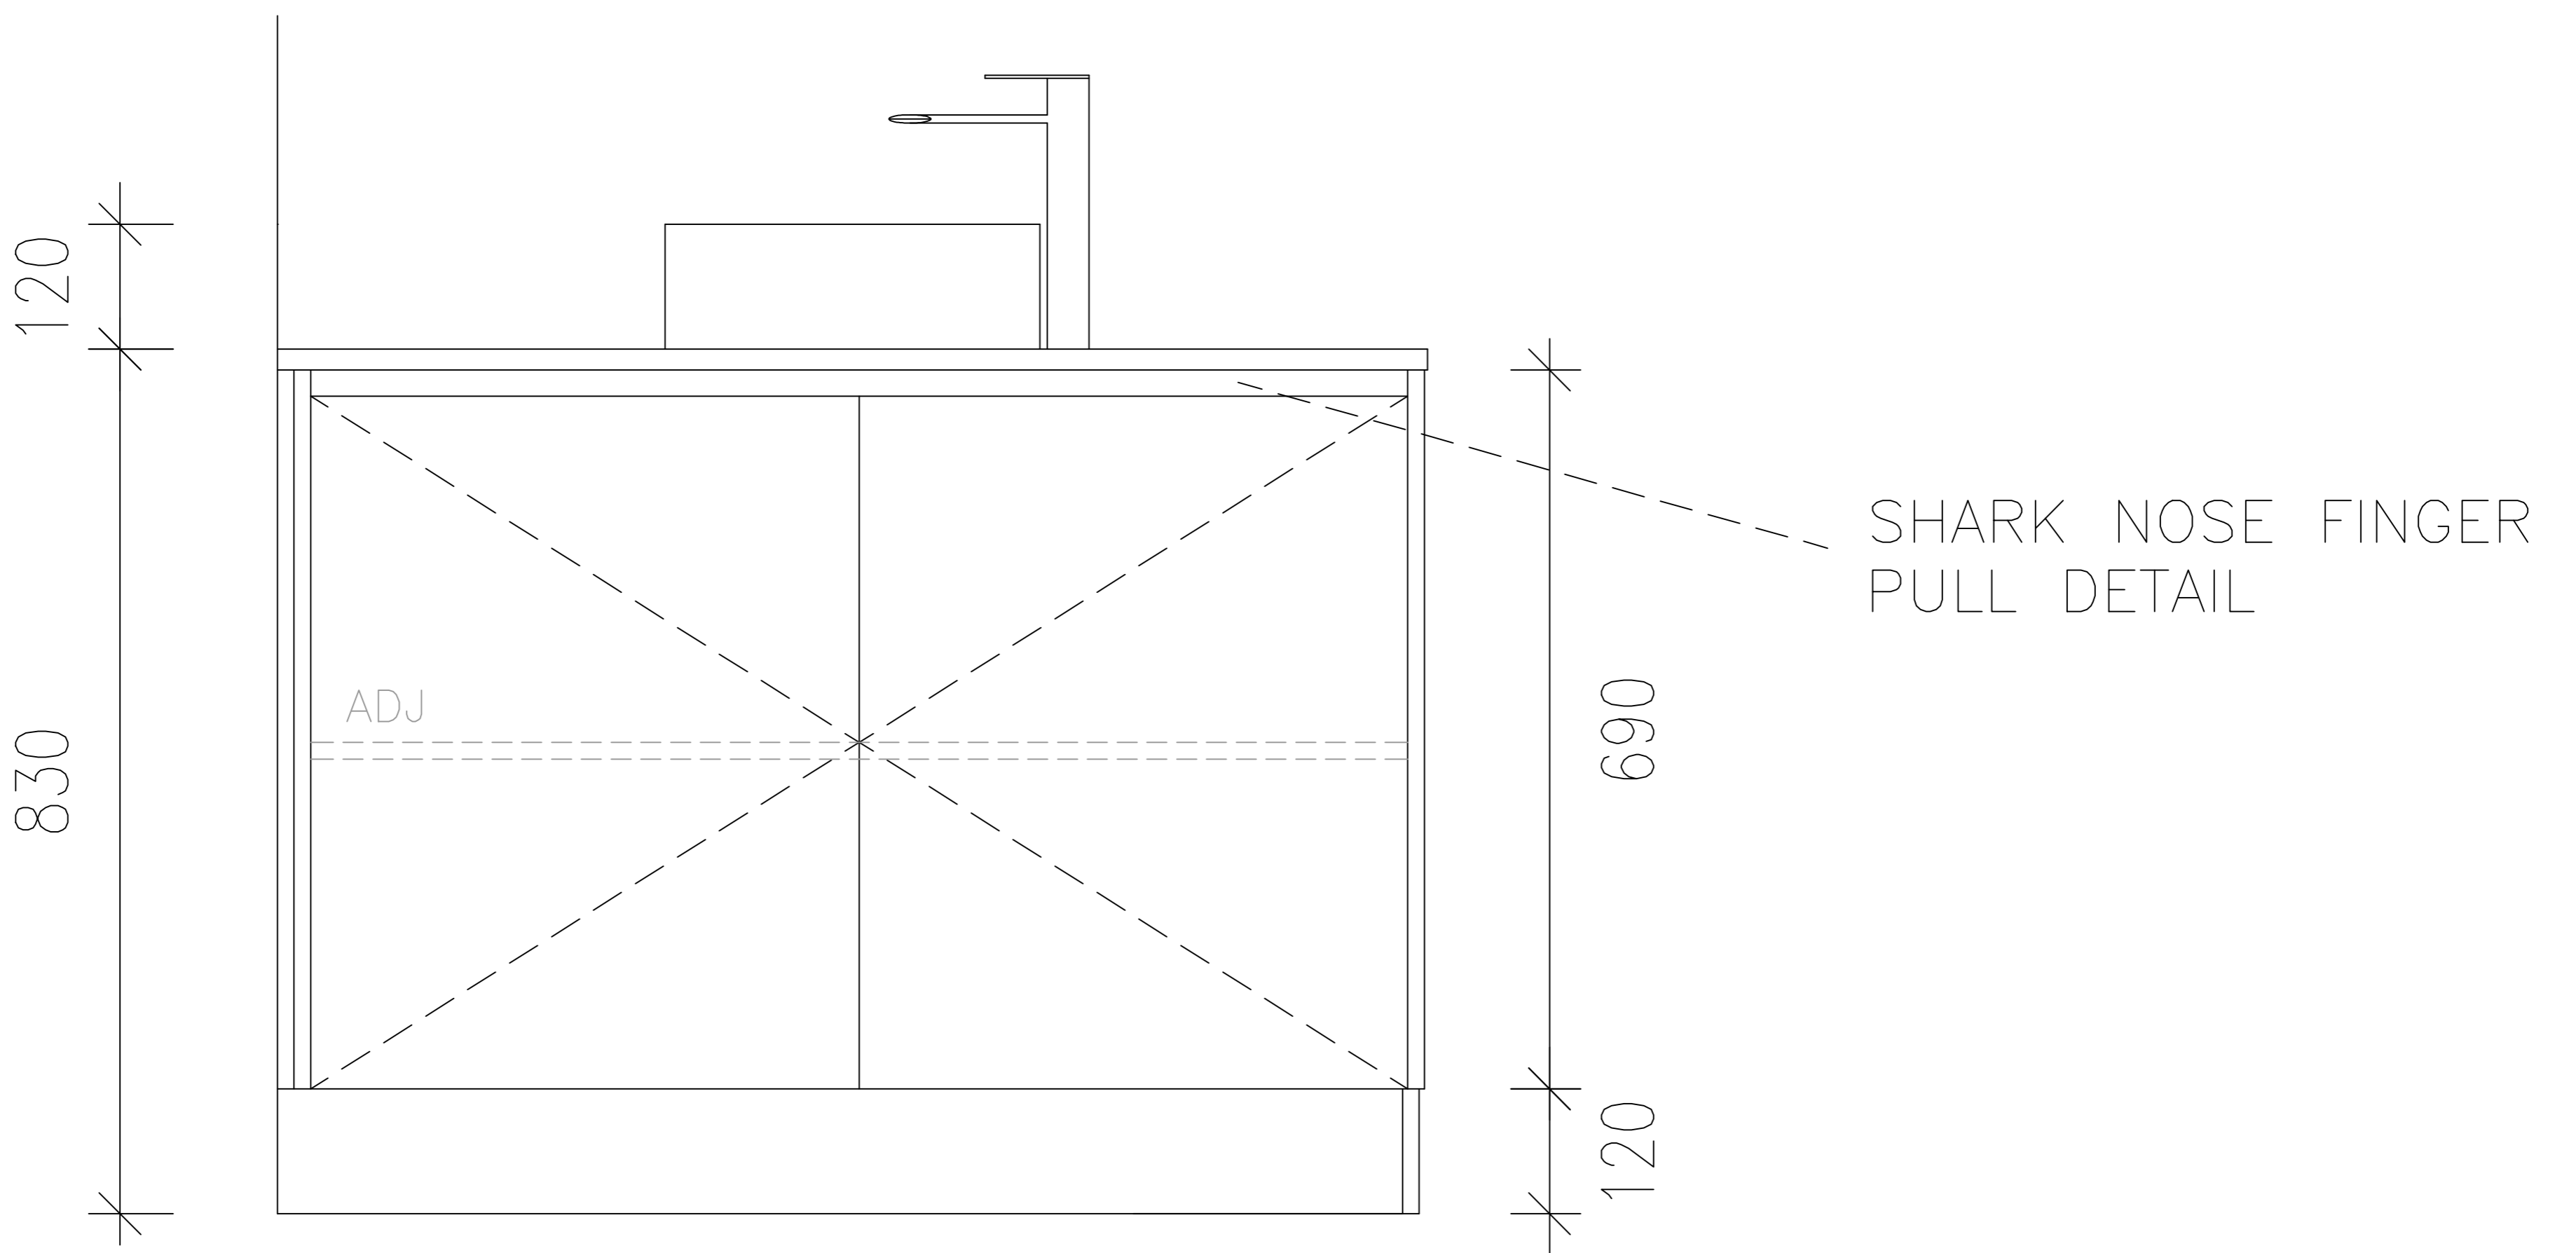

Powder Room Door

FINISHES

20mm SILESTONE MARENGO

16mm POLYTEC GRAPHITE MATT

**JO'S
MAKEOVERS**

a ASEADA
4 Kirrum Close Wantirna South 3152

PROJECT: 21 CORONATION ST
BRIGHTON EAST

Drawing Title : VANITY

Date: 05/06/2023

Drawing No. A1

Revision : Rev 0

Drawn : AC

PLANS INSPECTED AND
APPROVED FOR CONSTRUCTION

NAME _____

SIGNED _____

DATED / /