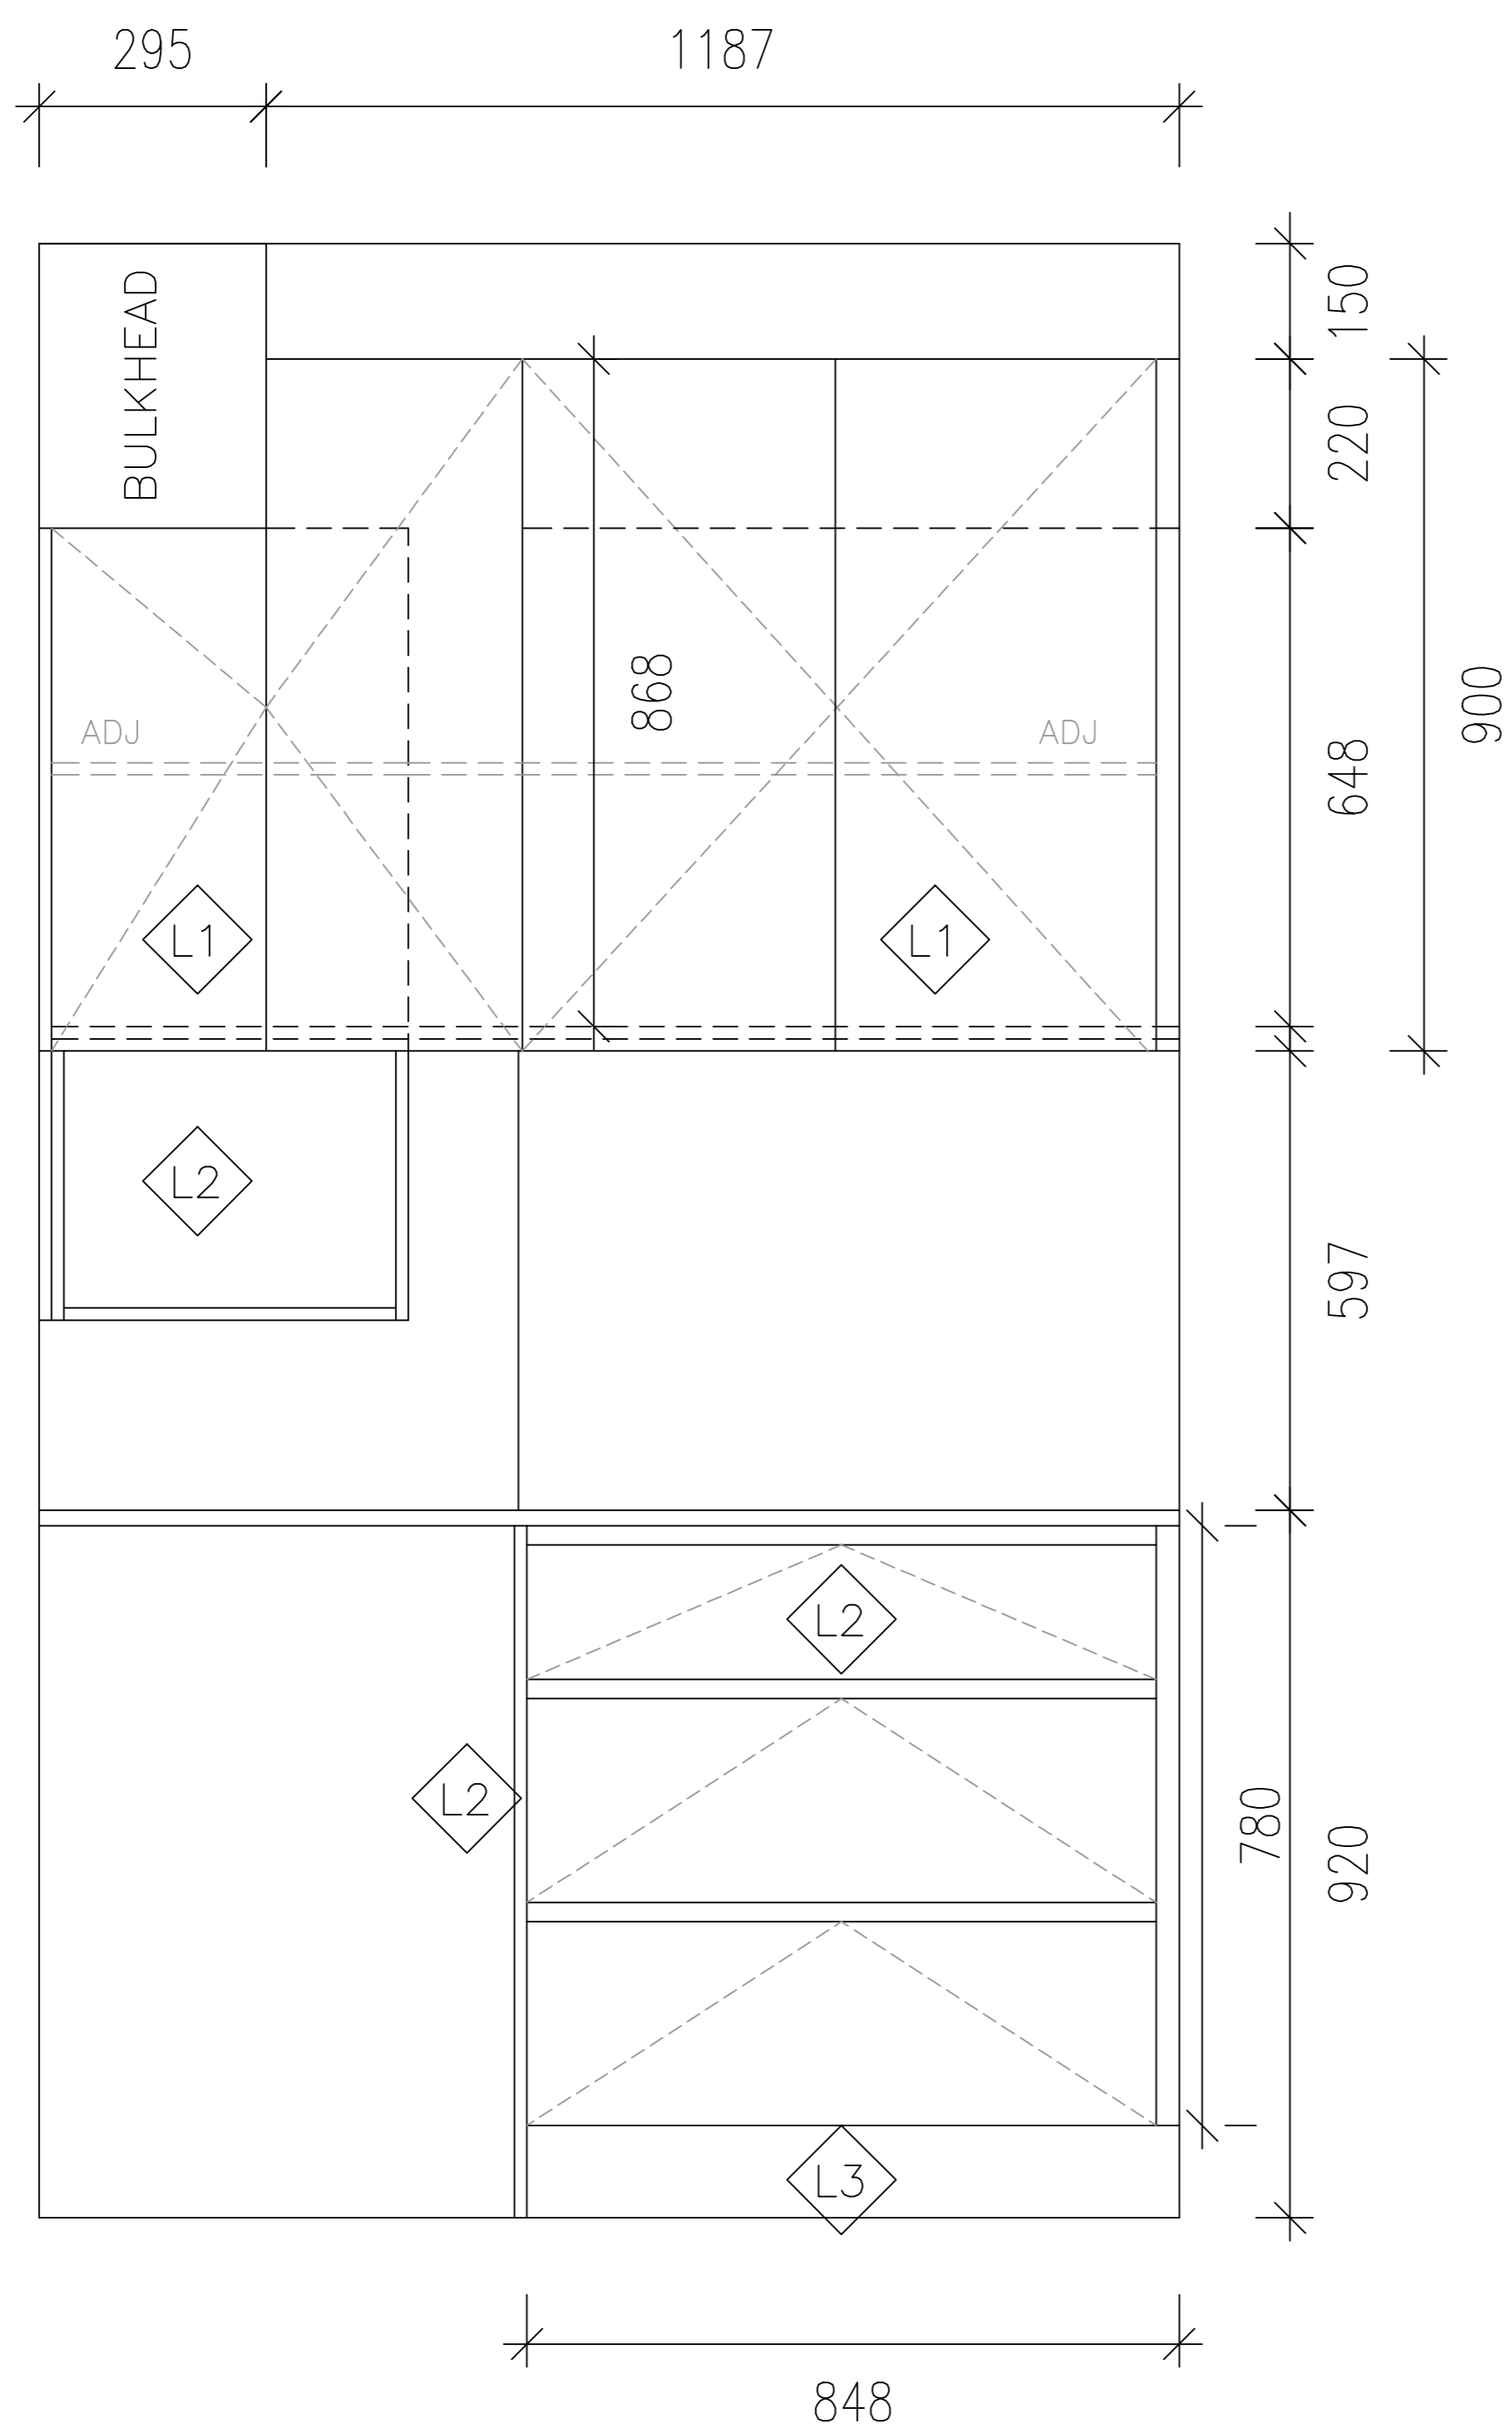

Overhead Panel

Open Shelf unit set back to Tiled Splashback

FINISHES

- 
 16mm COLOURPYNE "WHITEWOOD"VELVET
- 
 16mm COLOURPYNE "FLAXEN GROVE"
- 
 BRUSHED STAINLESS STEEL LAMINATE

JO'S MAKEOVERS

PROJECT: NEPEAN HWY BONBEACH

Drawing Title : COFFEE AREA

Date: 05/06/2023

Drawing No. A1

Revision : Rev 0

Drawn : AC

PLANS INSPECTED AND APPROVED FOR CONSTRUCTION

NAME _____

SIGNED _____