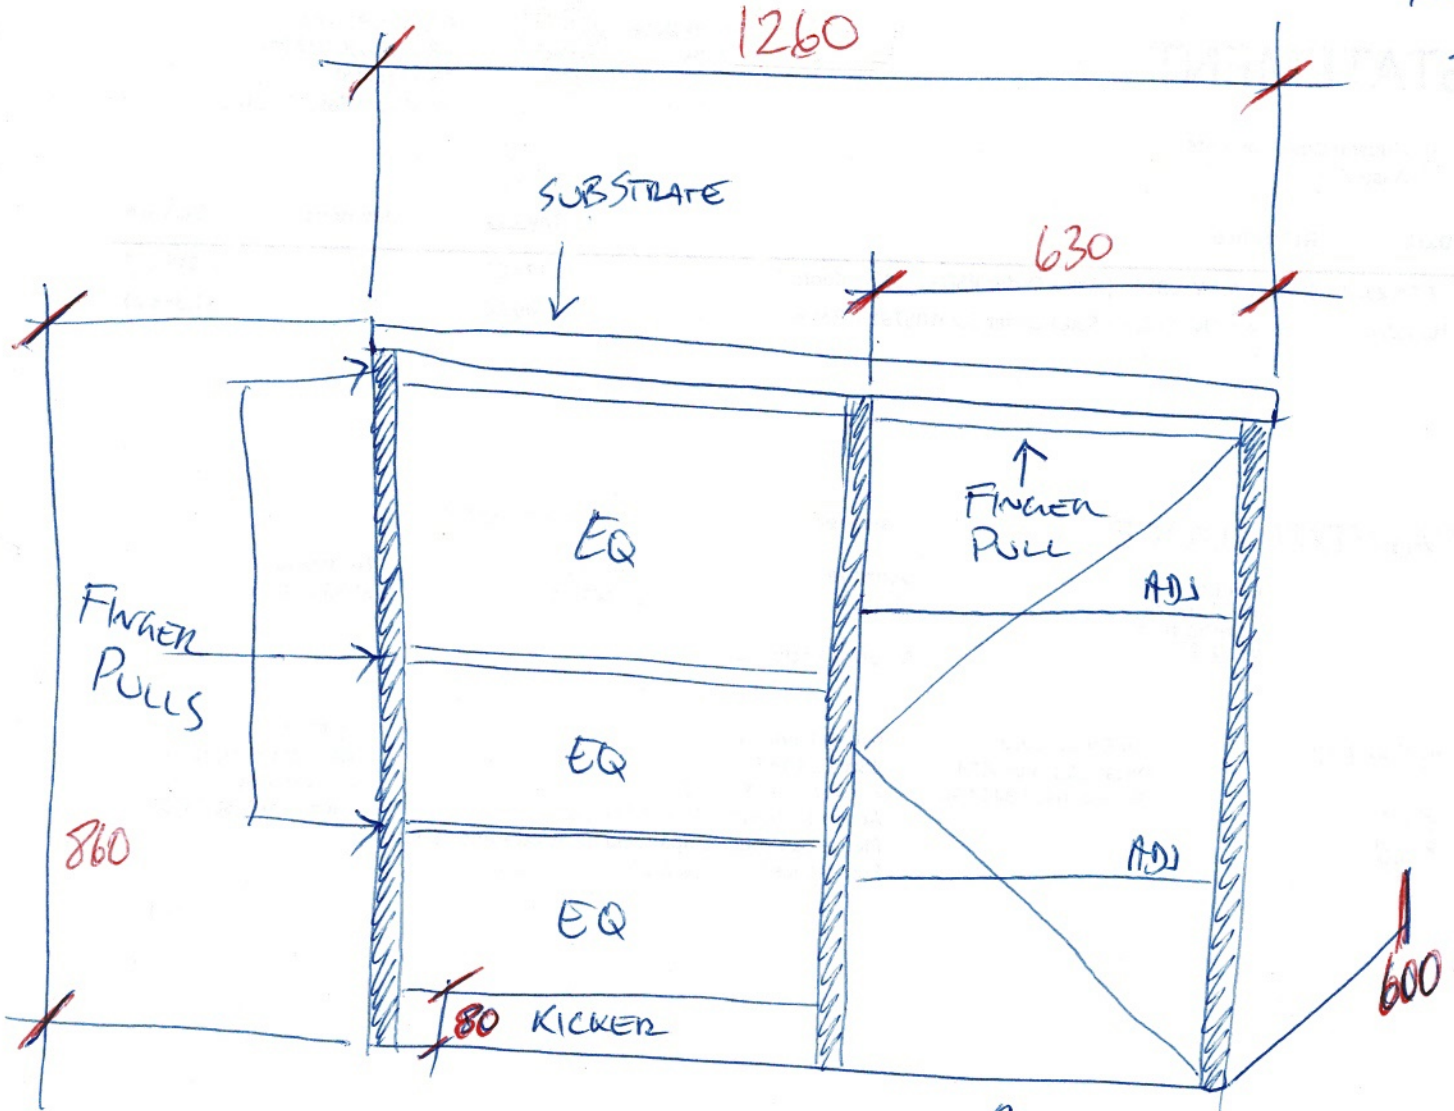

40mm Stone

PETER  
0408 129945

6 Bega St  
CHADSTONE

HUDSON  
DEVELOPMENT

9/6/23  
#2

CARCASS - STANDARD 16mm  
WHITE

FACE MATERIAL - 18mm MDF (2 PACK FINISH)

↑  
NO BOTTOM  
NO KICKER