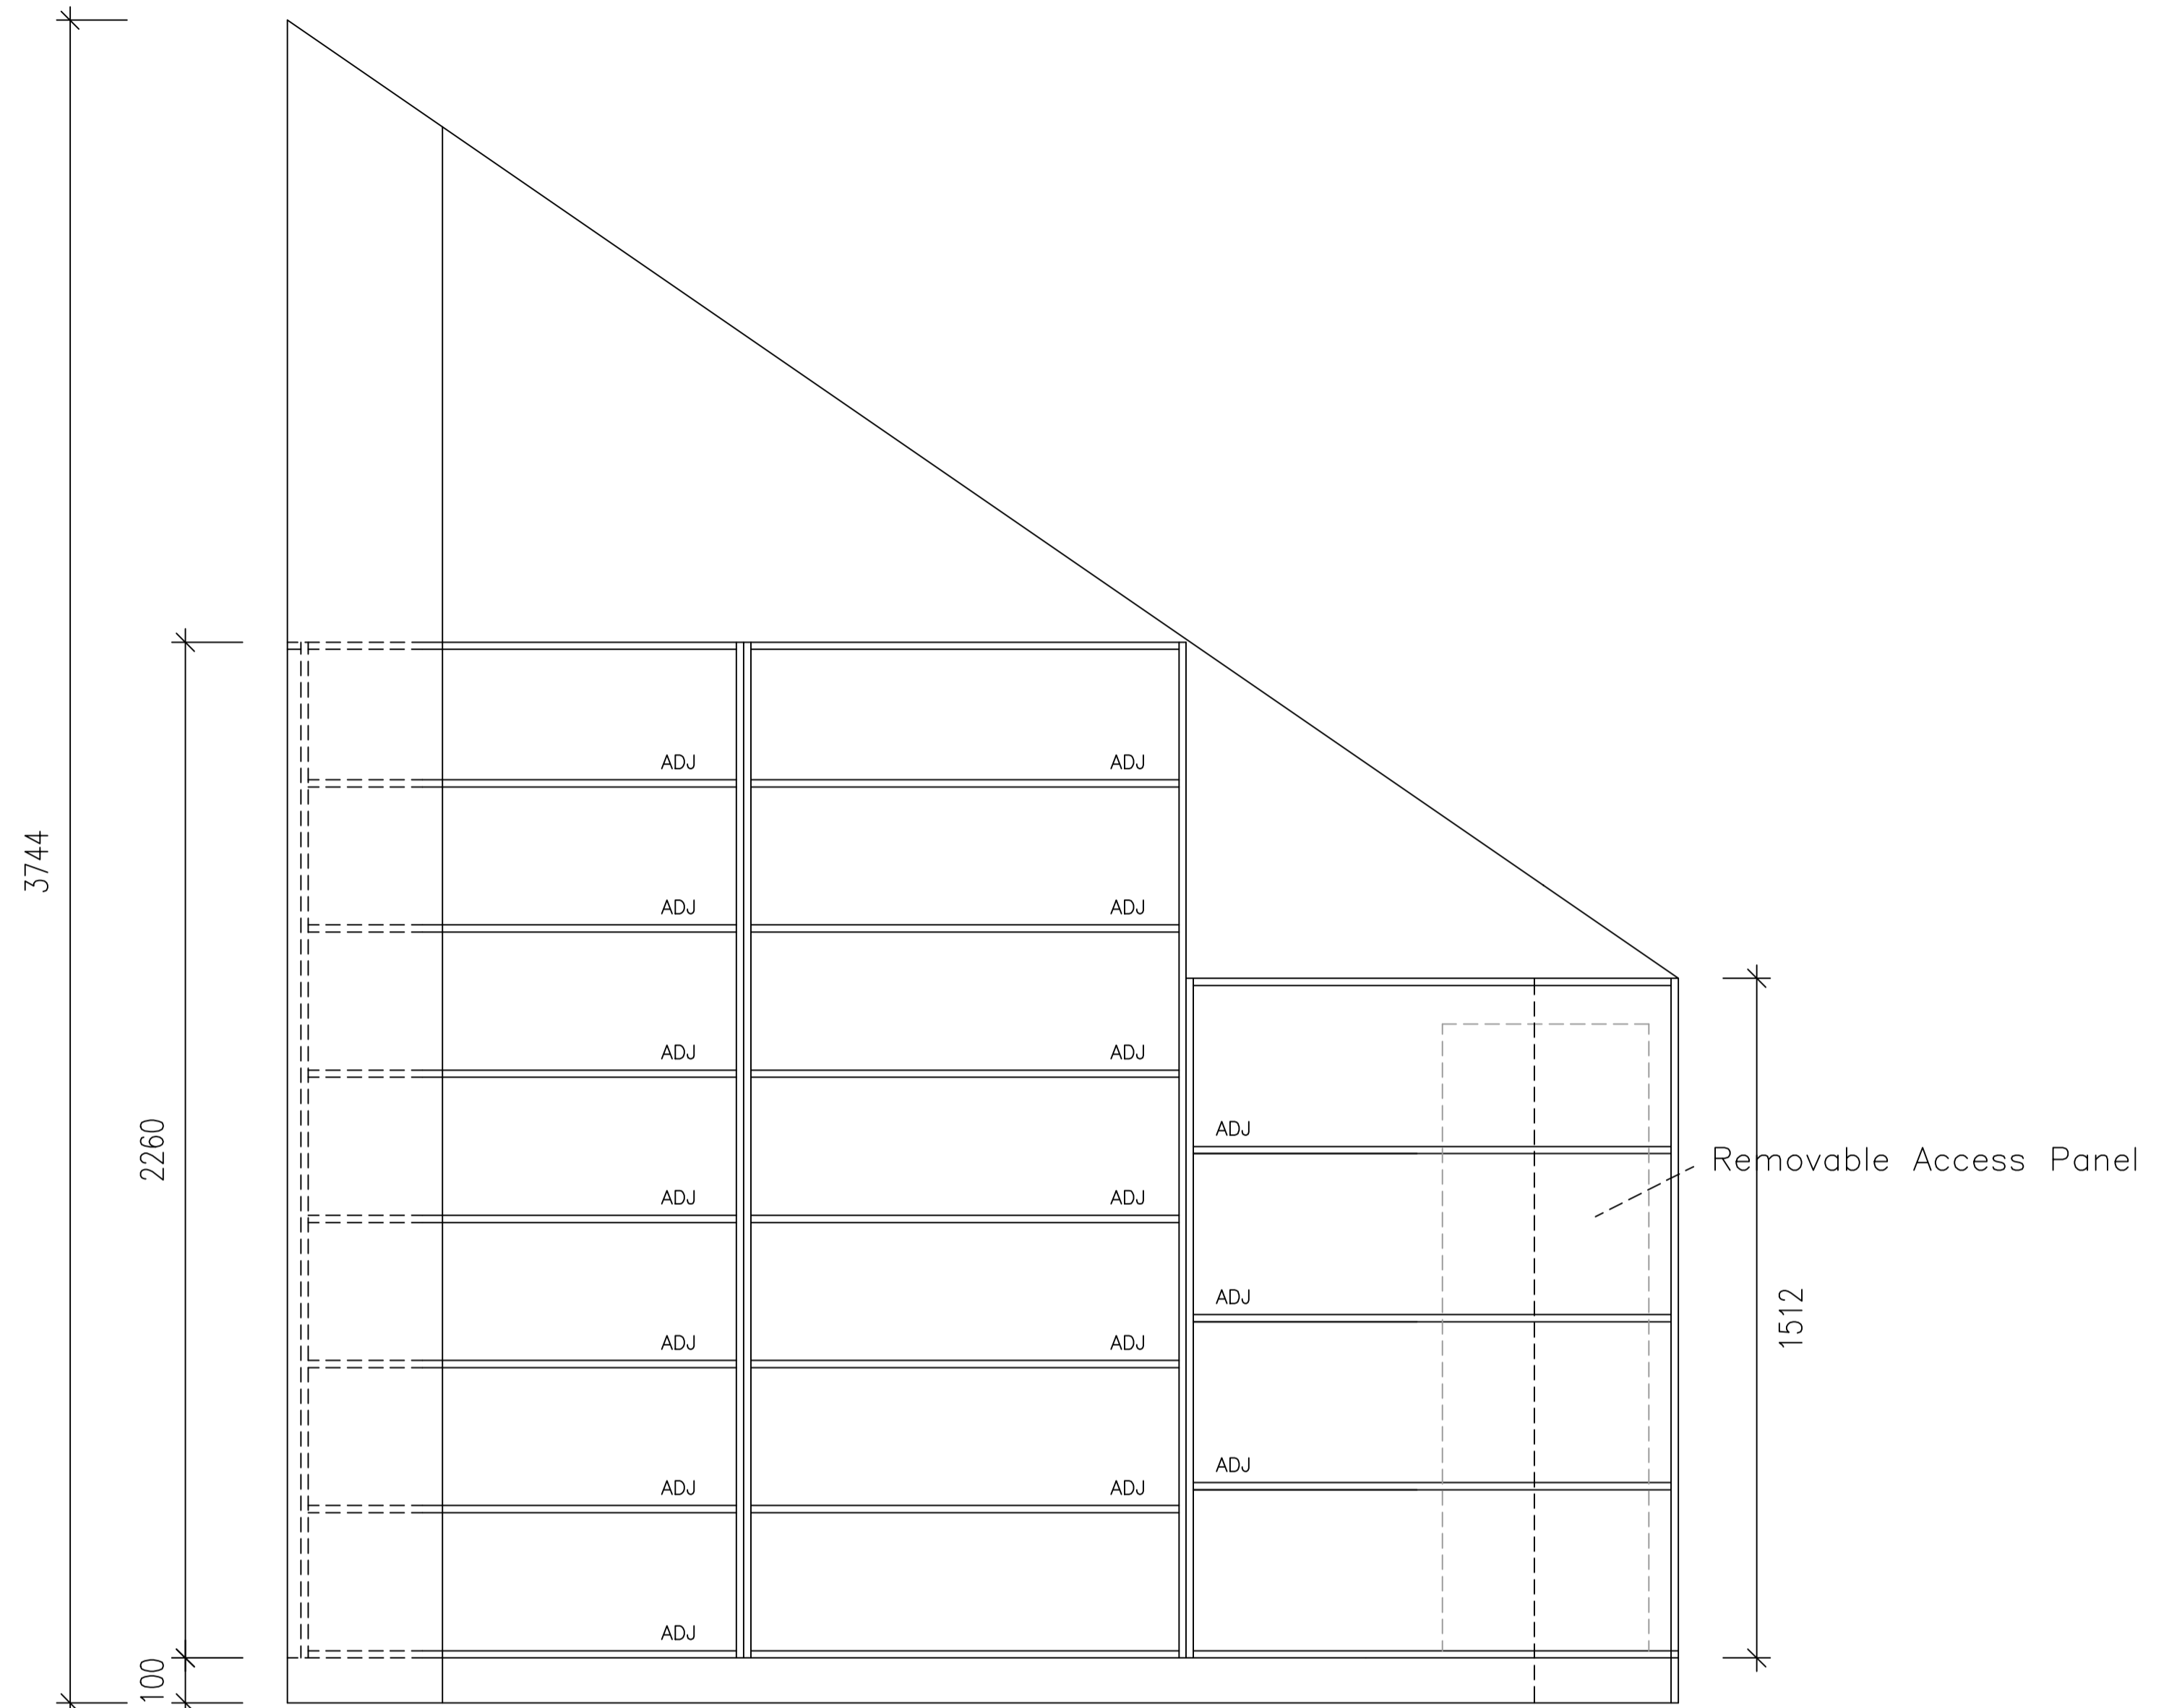

PLAN VIEW

FINISHES

M1 16mm WHITE MELAMINE TEXTURED FINISH.

ELEVATION B

ELEVATION A

KICKER PLAN

JO'S MAKEOVERS

aseada
A KIMM COOK WORKSHOP SOUTH 3102

PROJECT: 4 WALLER CRT CHELTONHAM

Drawing Title : STORE ROOM
Date: 12/06/2023
Drawing No. A3
Revision : Rev C
Drawn : AC

PLANS INSPECTED AND APPROVED FOR CONSTRUCTION

NAME _____

SIGNED _____

DATED / /