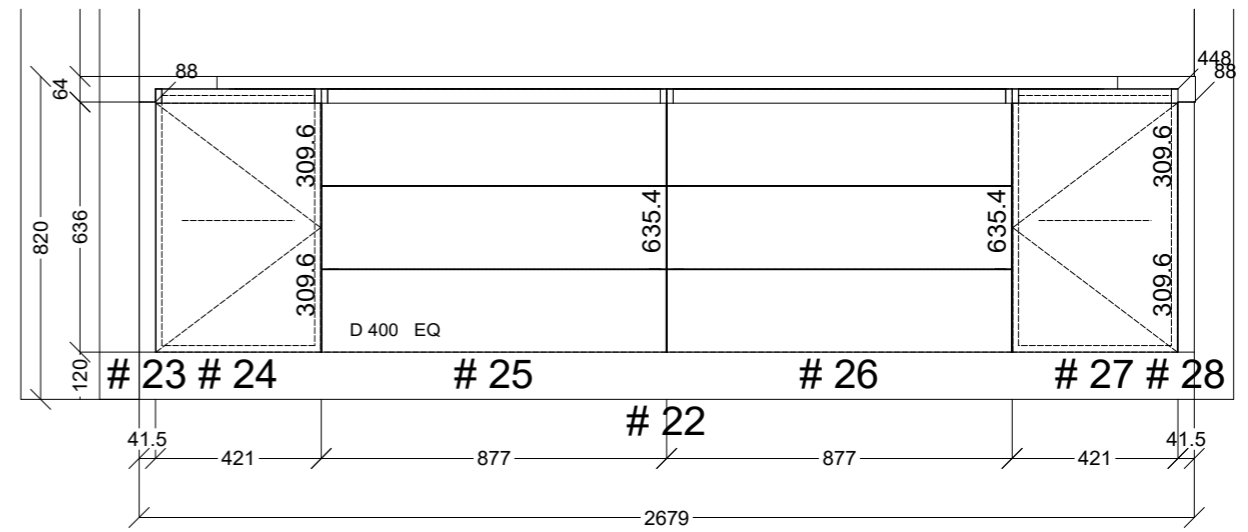

Client: LMCT PLUS		Door and panels style/colour: 25MM 2PAC BLACK MATT 38MM RIBBED PROFILE		Sheet 4 of 21
	Room: OFFICE 2 UPSTAIRS	Benchtop Colour: TESROL SC CARBON MATT BLACK	Drawer slides: ANTARO SOFT CLOSE		Carcass: WHITE HMR, BLACK EDGE
	Date: 07/06/23	Address: 1 MILKMAN WAY COBURG	Handles Item No: OSAKA LIP PULL		Approved by: