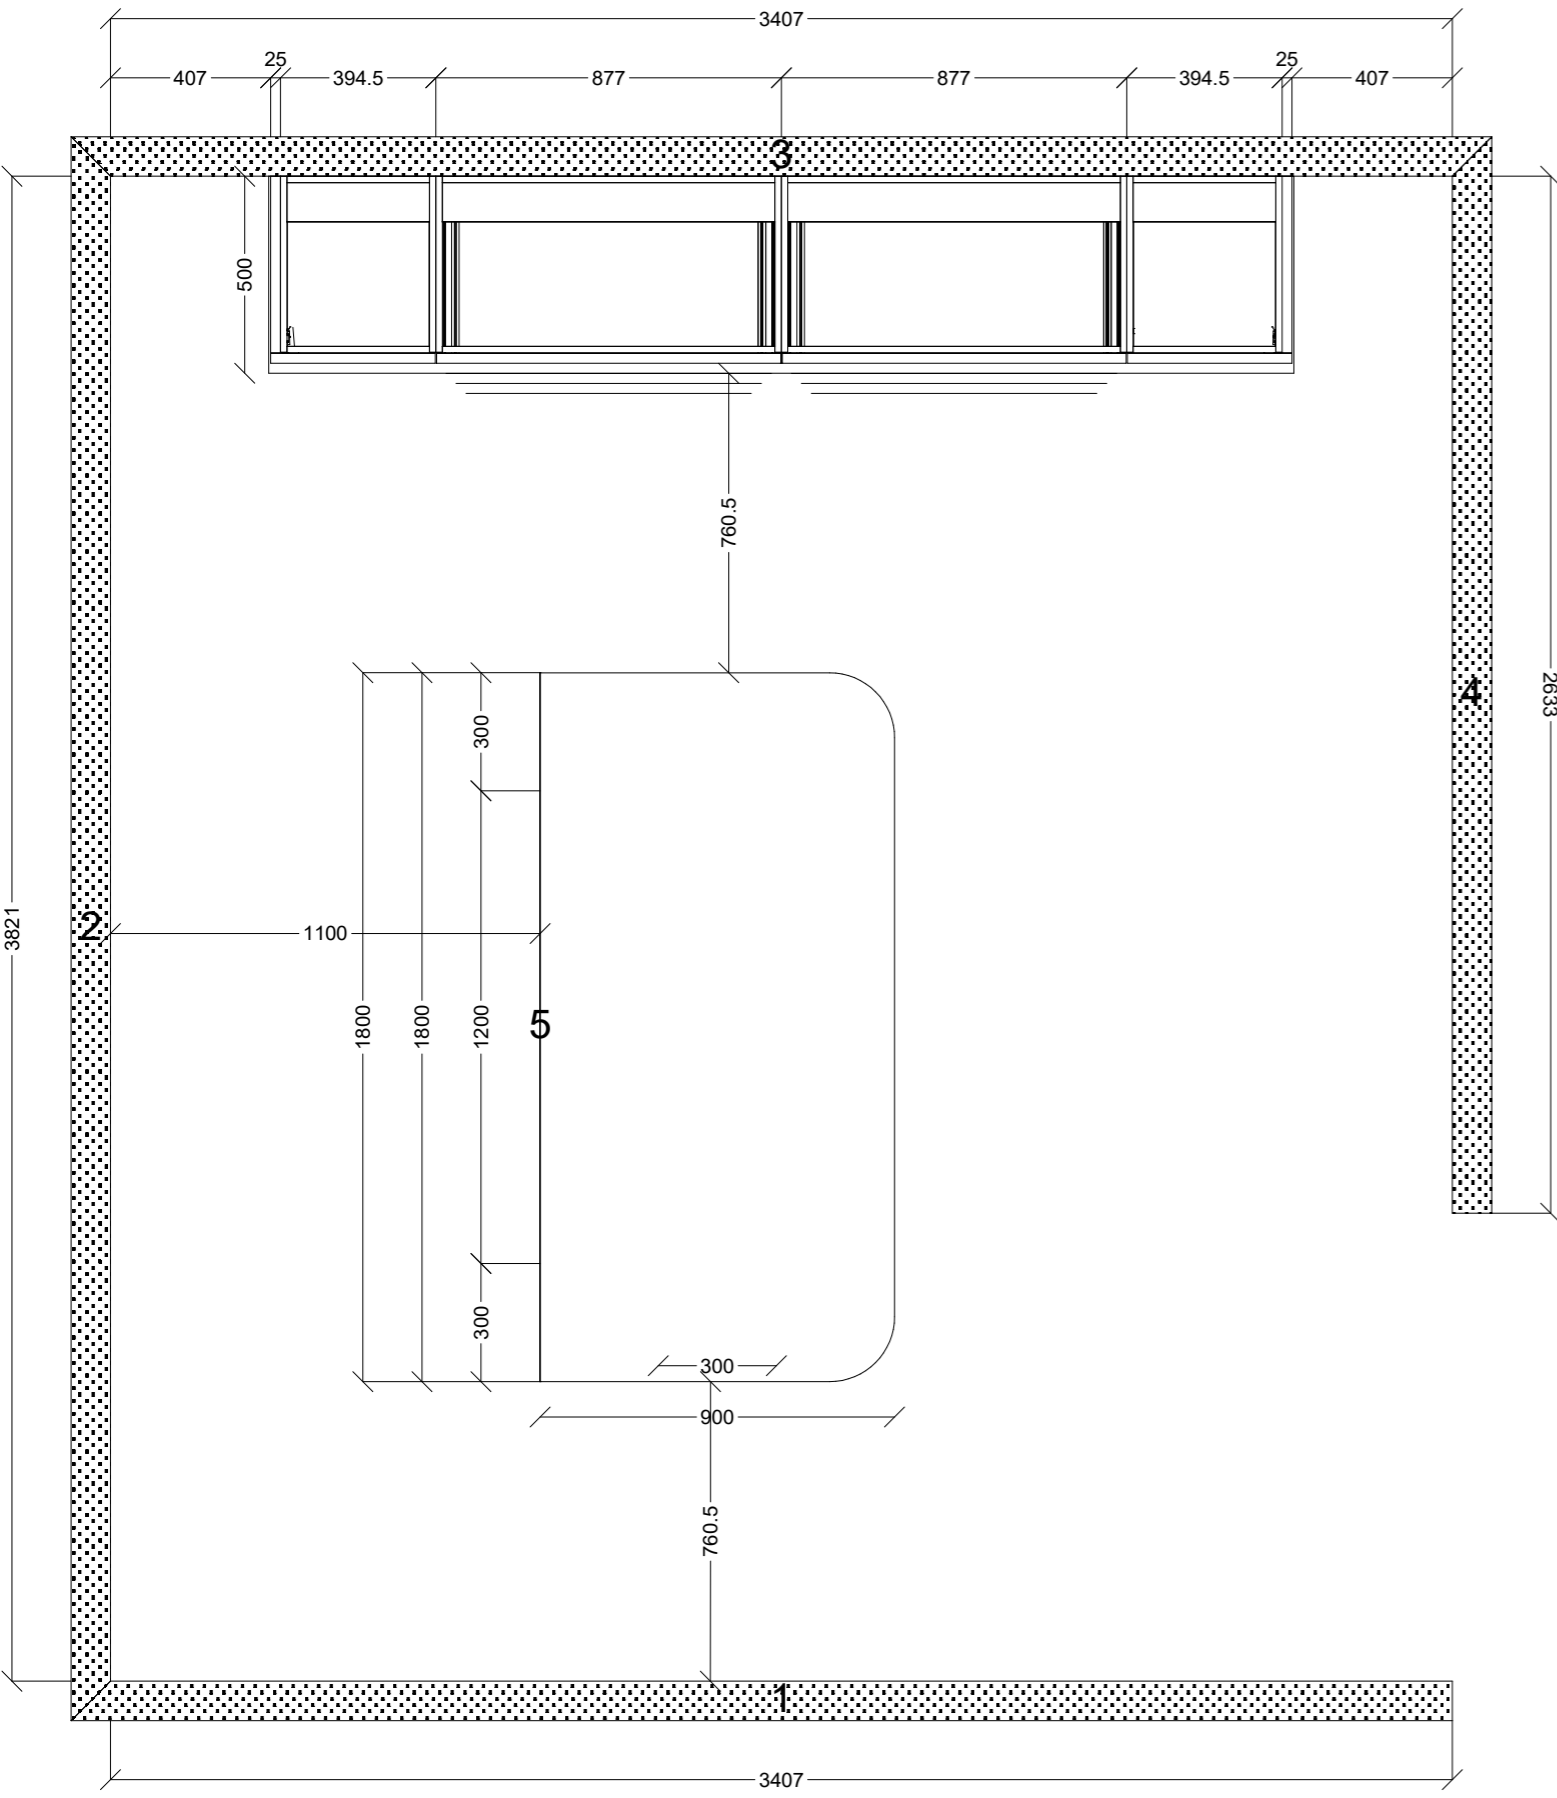

Client: LMCT PLUS		Door and panels style/colour: 25MM 2PAC BLACK MATT 38MM RIBBED PROFILE		Sheet 6 of 21	
	Room: OFFICE 3 UPSTAIRS		Benchtop Colour: TESROL SC CARBON MATT BLACK		Drawer slides: ANTARO SOFT CLOSE	
	Date: 07/06/23		Address: 1 MILKMAN WAY COBURG		Handles Item No: OSAKA LIP PULL	Approved by: