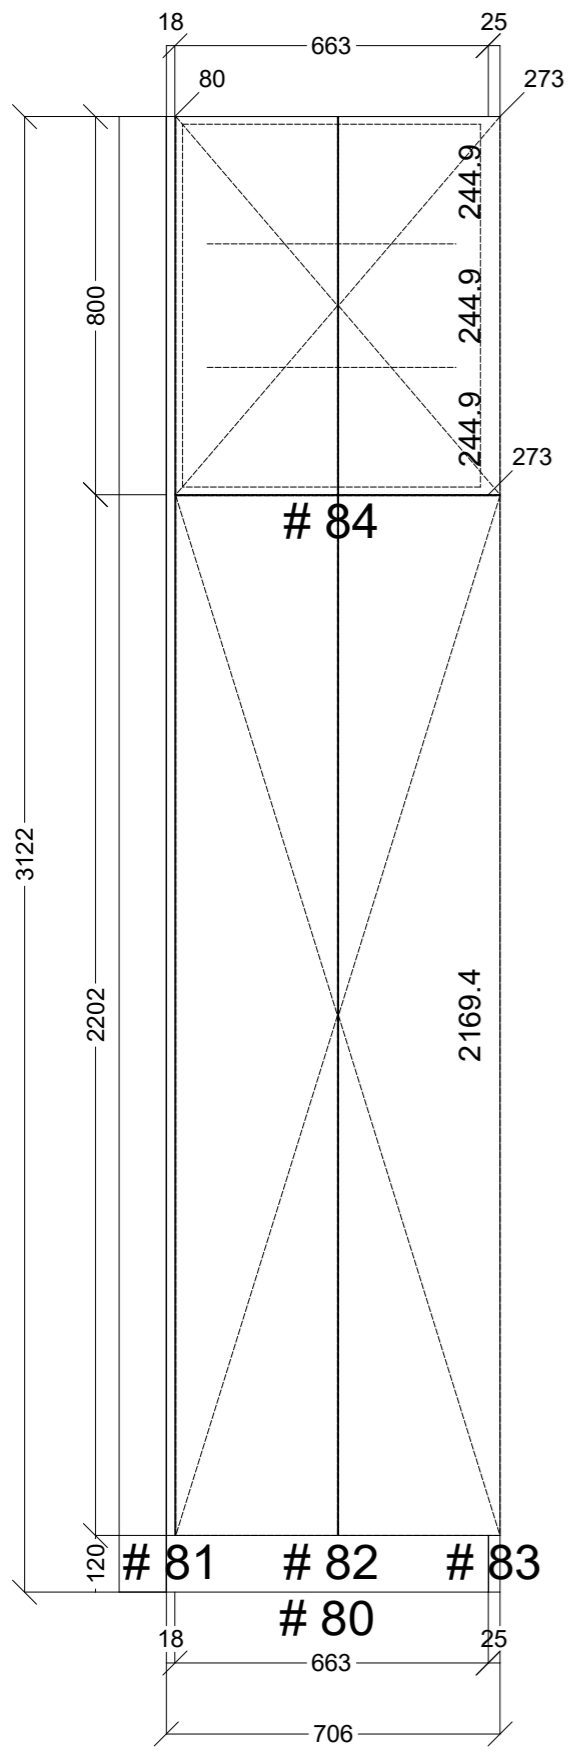

	Client: LMCT PLUS		Door and panels style/colour: 25MM 2PAC BLACK MATT 38MM RIBBED PROFILE		Sheet 17 of 21
	Room: OFFICE 2 GROUND	Benchtop Colour: TESROL SC CARBON MATT BLACK	Drawer slides: ANTARO SOFT CLOSE		Carcass: WHITE HMR, BLACK EDGE
	Date: 07/06/23	Address: 1 MILKMAN WAY COBURG	Handles Item No: OSAKA LIP PULL		Approved by:

METER BOX CHECK OUT SIZE TBA

100MM W INTERNAL BACKS ON RHS SIDE

FALSE BACK INCLUDED TO BE CUT AROUND METERE BOX

 <b>CONNECT KITCHENS</b>	Client: LMCT PLUS		Door and panels style/colour: 25MM 2PAC BLACK MATT 38MM RIBBED PROFILE		Sheet 19 of 21	
	Room: METER BOX		Benchtop Colour: N/A		Drawer slides: ANTARO SOFT CLOSE	Carcass: WHITE HMR, BLACK EDGE
	Date: 07/06/23	Address: 1 MILKMAN WAY COBURG		Handles Item No: OSAKA LIP PULL		Approved by: