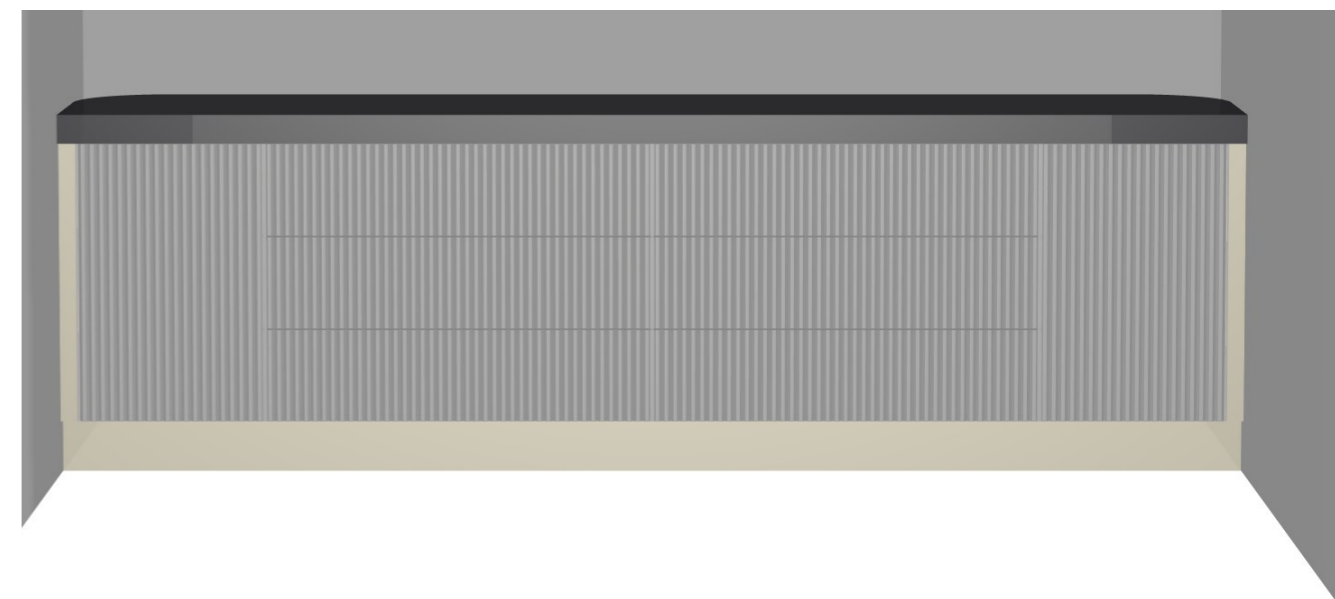

	Client: LMCT PLUS		Door and panels style/colour: 25MM 2PAC BLACK MATT 38MM RIBBED PROFILE		Sheet 2 of 21
	Room: OFFICE 1 UPSTAIRS		Benchtop Colour: TESROL SC CARBON MATT BLACK		Drawer slides: ANTARO SOFT CLOSE
	Carcass: WHITE HMR, BLACK EDGE				
Date: 07/06/23	Address: 1 MILKMAN WAY COBURG		Handles Item No: OSAKA LIP PULL		Approved by: