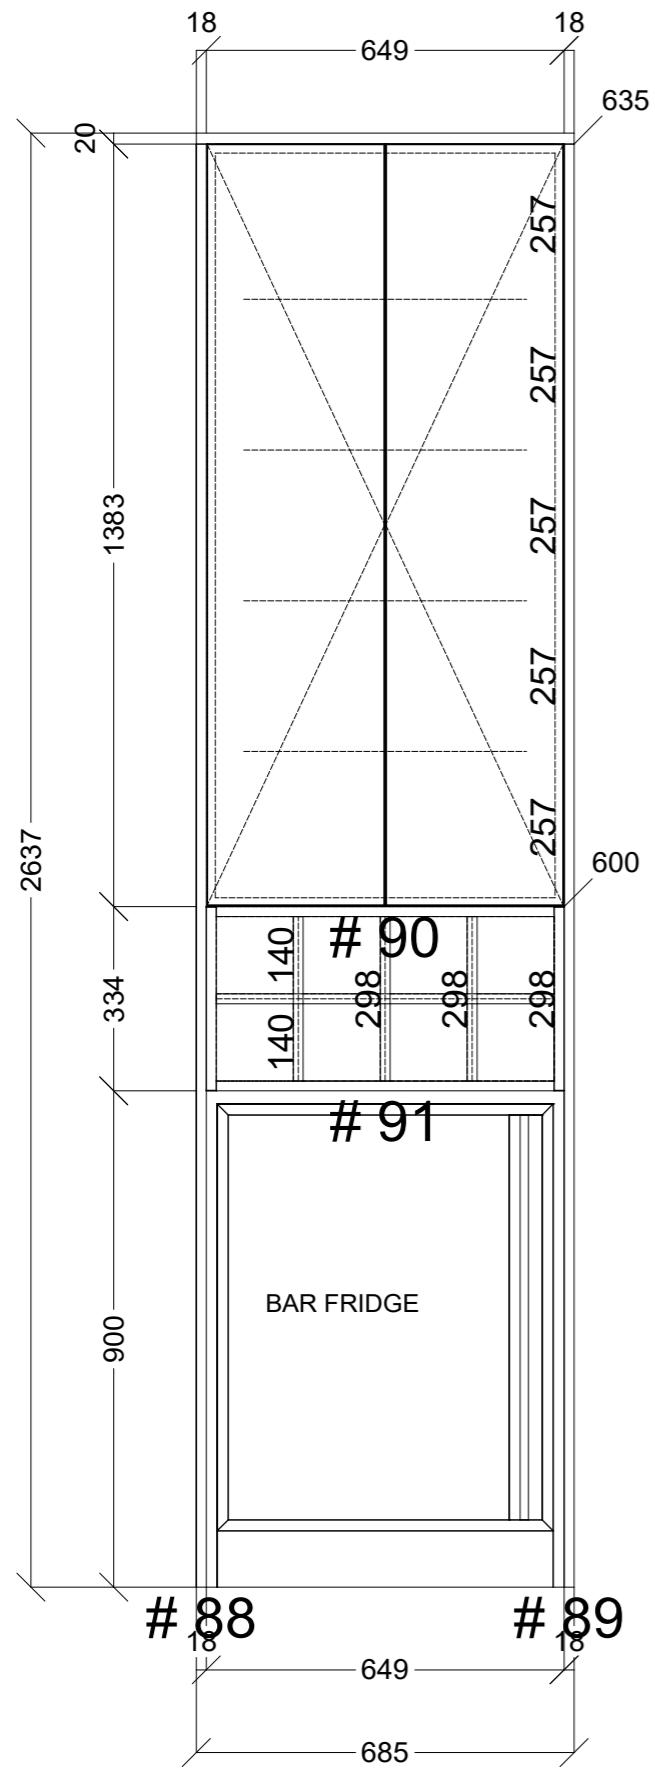

METER BOX CHECK OUT SIZE TBA

100MM W INTERNAL BACKS ON RHS SIDE

FALSE BACK INCLUDED TO BE CUT AROUND METERE BOX

 <b>CONNECT KITCHENS</b>	Client: LMCT PLUS		Door and panels style/colour: 25MM 2PAC BLACK MATT 38MM RIBBED PROFILE		Sheet 19 of 21	
	Room: METER BOX		Benchtop Colour: N/A		Drawer slides: ANTARO SOFT CLOSE	Carcass: WHITE HMR, BLACK EDGE
	Date: 07/06/23	Address: 1 MILKMAN WAY COBURG		Handles Item No: OSAKA LIP PULL		Approved by: