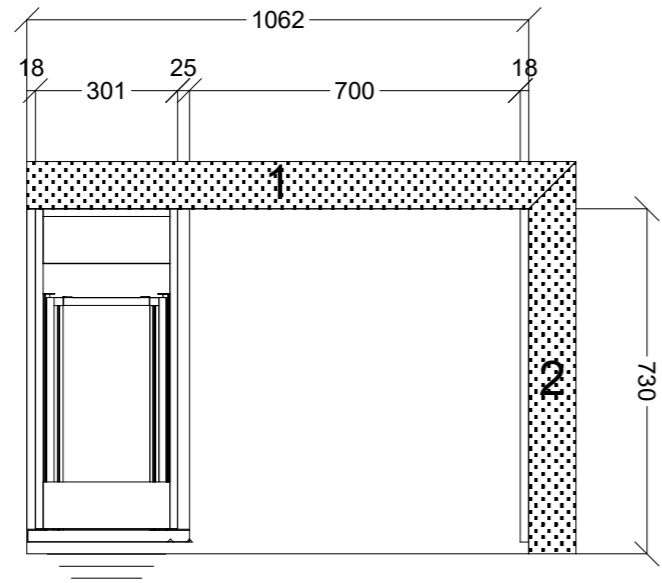

Client: LMCT PLUS		Door and panels style/colour: 25MM 2PAC BLACK MATT 38MM RIBBED PROFILE		Sheet 13 of 21	
	Room: COMMS ROOM		Benchtop Colour: TESROL SC CARBON MATT BLACK		Drawer slides: ANTARO SOFT CLOSE	
	Carcass: WHITE HMR, BLACK EDGE		Date: 07/06/23		Address: 1 MILKMAN WAY COBURG	
Handles Item No: OSAKA LIP PULL		Approved by: