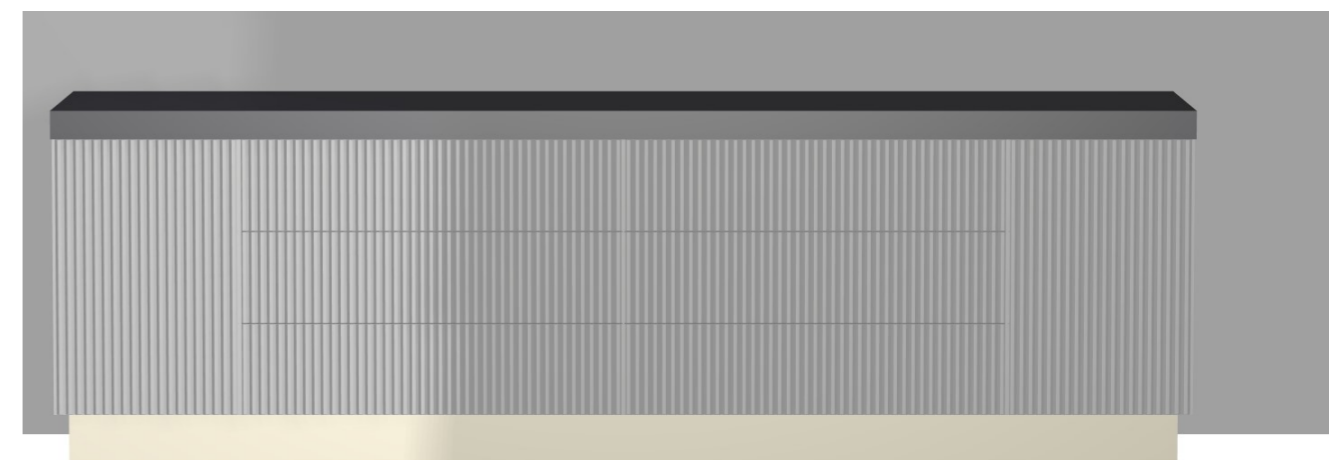

CONNECT KITCHENS	Client: LMCT PLUS		Door and panels style/colour: 25MM 2PAC BLACK MATT 38MM RIBBED PROFILE		Sheet 10 of 21
	Room: OFFICE 4 UPSTAIRS	Benchtop Colour: TESROL SC CARBON MATT BLACK		Drawer slides: ANTARO SOFT CLOSE	Carcass: WHITE HMR, BLACK EDGE
	Date: 07/06/23	Address: 1 MILKMAN WAY COBURG		Handles Item No: OSAKA LIP PULL	Approved by: