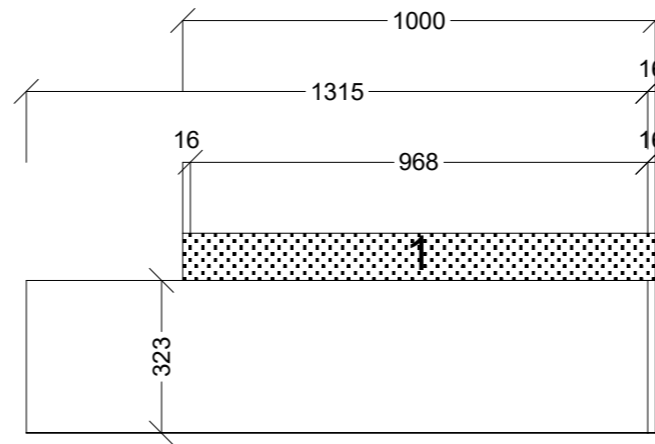

EDGED 2 LONG
MITRED 1 LONG

CONNECT KITCHENS	Client: LMCT PLUS		Door and panels style/colour: 25MM 2PAC BLACK MATT 38MM RIBBED PROFILE		Sheet 18 of 21
	Room: FIRE HYDRANT BOX	Benchtop Colour: N/A		Drawer slides: ANTARO SOFT CLOSE	Carcass: WHITE HMR, BLACK EDGE
	Date: 07/06/23	Address: 1 MILKMAN WAY COBURG		Handles Item No: OSAKA LIP PULL	Approved by: