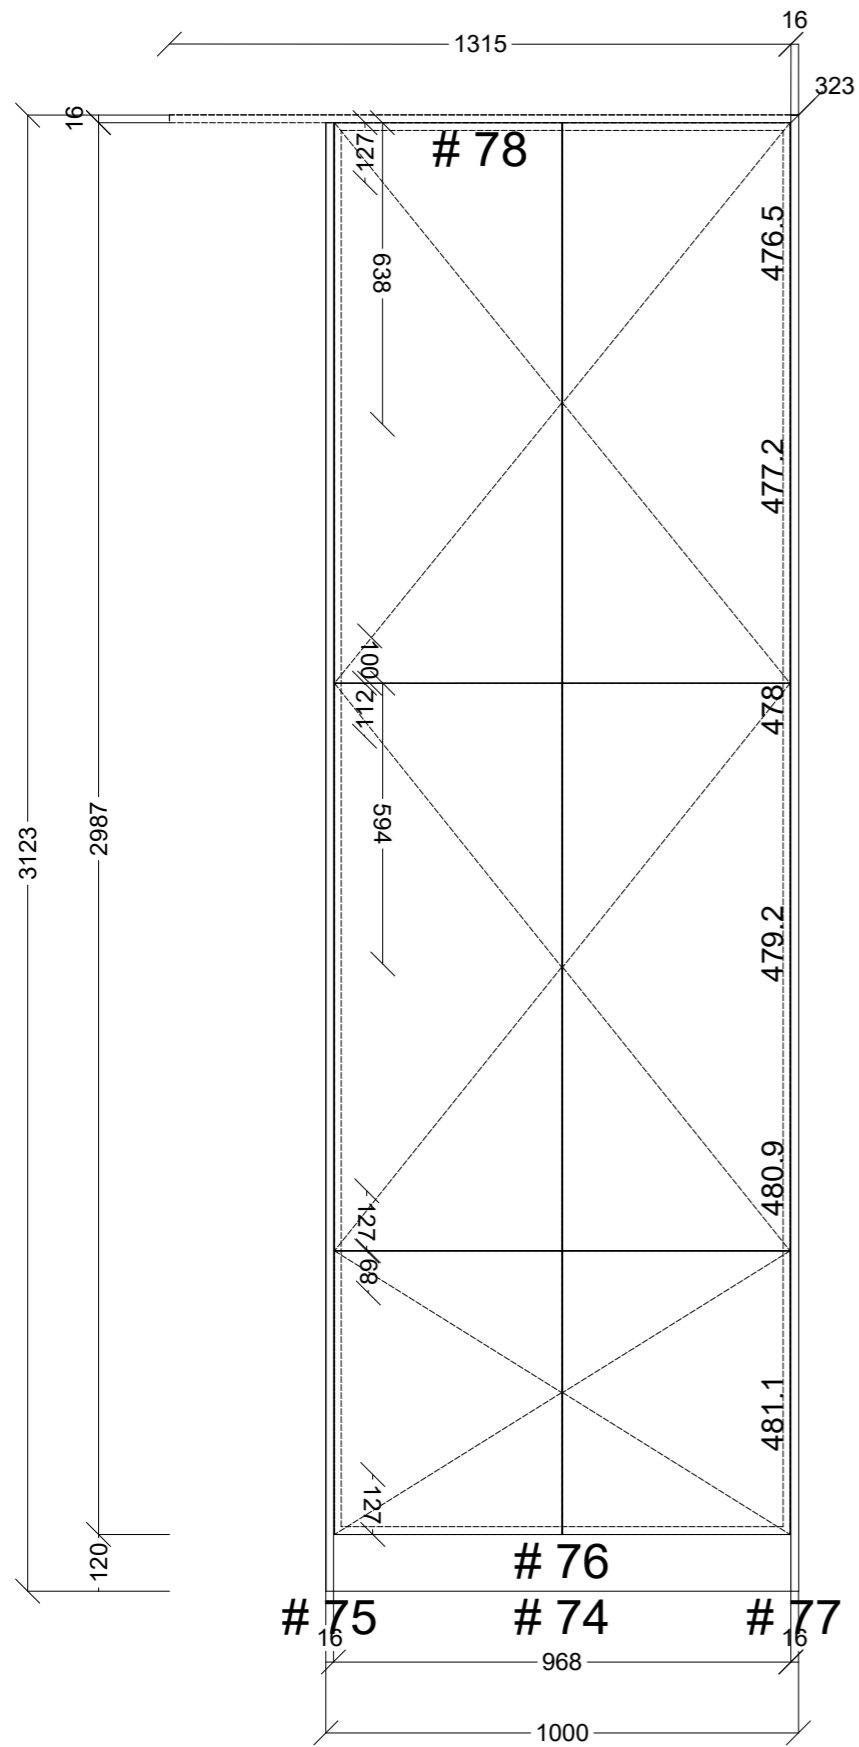

RIC TO CONFIRM SIZES
AND CHECK OUTS
NEW BLUM HINGES