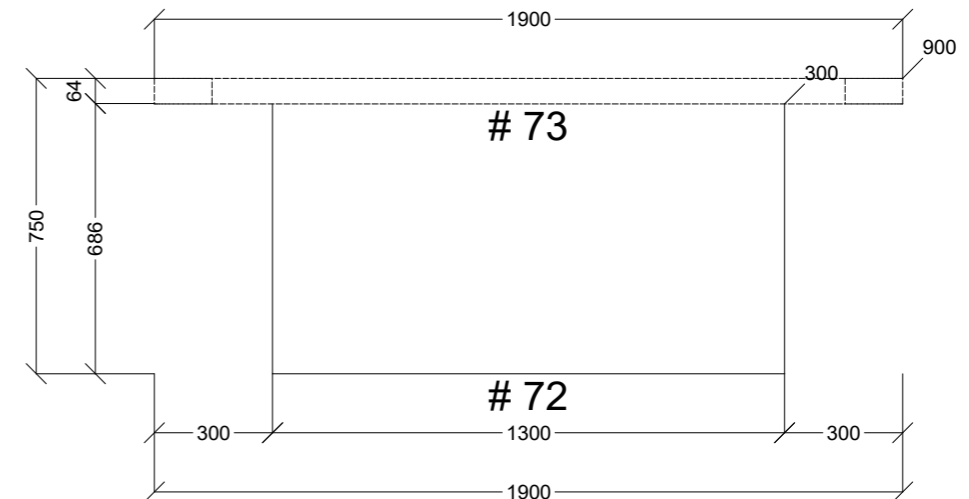

Client: LMCT PLUS	Door and panels style/colour: 25MM 2PAC BLACK MATT 38MM RIBBED PROFILE			Sheet 16 of 21
	Room: OFFICE 2 GROUND	Benchtop Colour: TESROL SC CARBON MATT BLACK	Drawer slides: ANTARO SOFT CLOSE		Carcass: WHITE HMR, BLACK EDGE
	Date: 07/06/23	Address: 1 MILKMAN WAY COBURG	Handles Item No: OSAKA LIP PULL		Approved by: