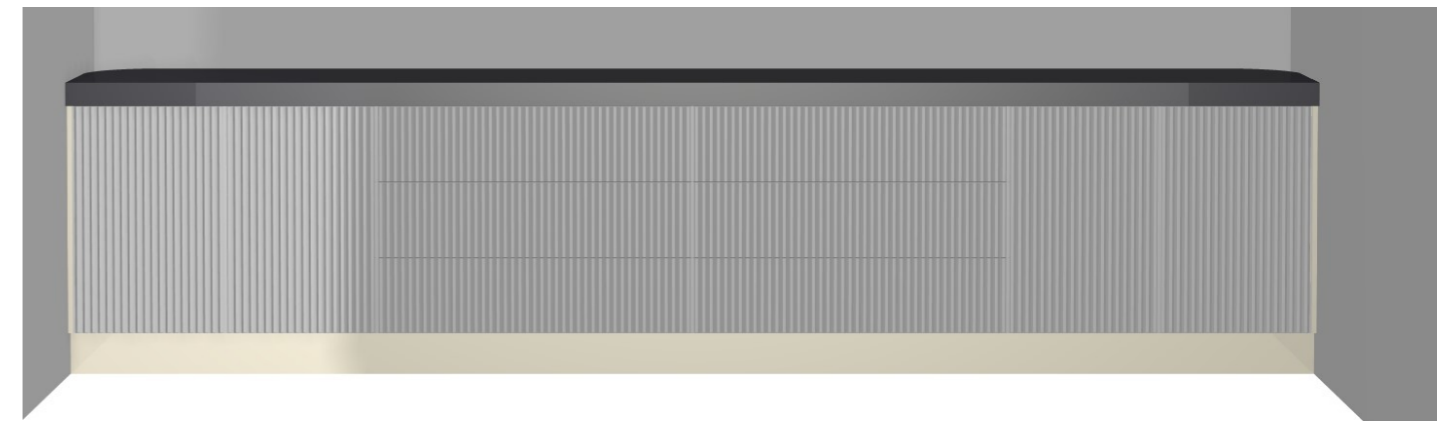

Client: LMCT PLUS		Door and panels style/colour: 25MM 2PAC BLACK MATT 38MM RIBBED PROFILE		Sheet 17 of 21
	Room: OFFICE 2 GROUND	Benchtop Colour: TESROL SC CARBON MATT BLACK	Drawer slides: ANTARO SOFT CLOSE		Carcass: WHITE HMR, BLACK EDGE
	Date: 07/06/23	Address: 1 MILKMAN WAY COBURG	Handles Item No: OSAKA LIP PULL		Approved by: