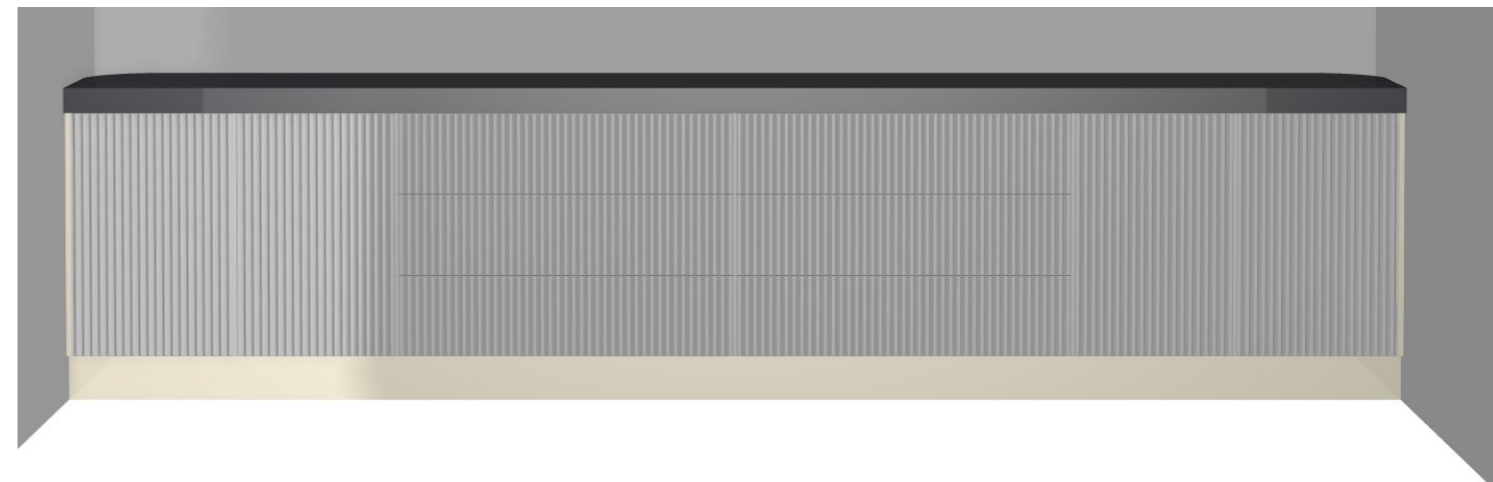

Client: LMCT PLUS		Door and panels style/colour: 25MM 2PAC BLACK MATT 38MM RIBBED PROFILE		Sheet 15 of 21
	Room: OFFICE 1 GROUND	Benchtop Colour: TESROL SC CARBON MATT BLACK	Drawer slides: ANTARO SOFT CLOSE		Carcass: WHITE HMR, BLACK EDGE
	Date: 07/06/23	Address: 1 MILKMAN WAY COBURG	Handles Item No: OSAKA LIP PULL		Approved by: