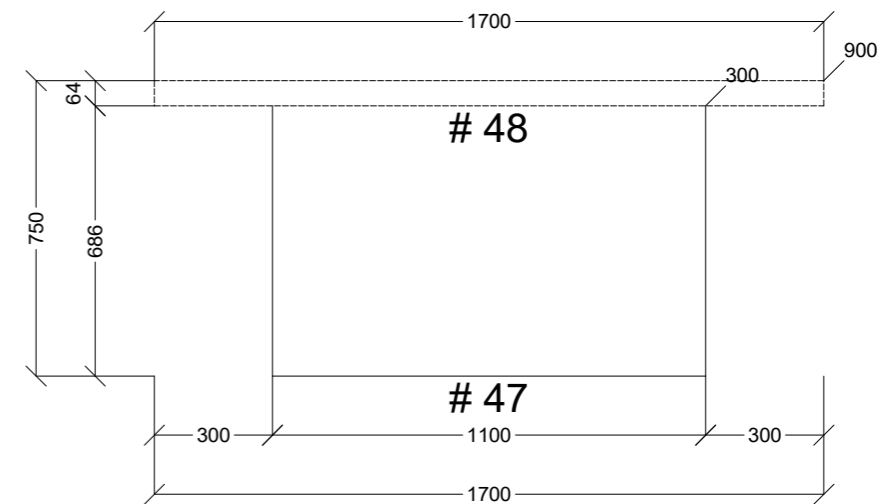

Client: LMCT PLUS		Door and panels style/colour: 25MM 2PAC BLACK MATT 38MM RIBBED PROFILE		Sheet 9 of 21
	Room: OFFICE 4 UPSTAIRS	Benchtop Colour: TESROL SC CARBON MATT BLACK	Drawer slides: ANTARO SOFT CLOSE		Carcass: WHITE HMR, BLACK EDGE
	Date: 07/06/23	Address: 1 MILKMAN WAY COBURG	Handles Item No: OSAKA LIP PULL		Approved by: