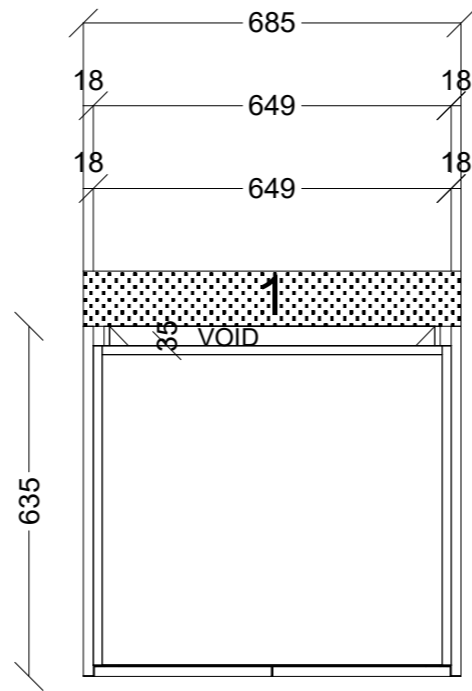

METER BOX CHECK OUT SIZE TBA

100MM W INTERNAL BACKS ON RHS SIDE

FALSE BACK INCLUDED TO BE CUT AROUND METERE BOX

 <b>CONNECT KITCHENS</b>	Client: LMCT PLUS		Door and panels style/colour: 25MM 2PAC BLACK MATT 38MM RIBBED PROFILE		Sheet 19 of 21	
	Room: METER BOX		Benchtop Colour: N/A		Drawer slides: ANTARO SOFT CLOSE	Carcass: WHITE HMR, BLACK EDGE
	Date: 07/06/23	Address: 1 MILKMAN WAY COBURG		Handles Item No: OSAKA LIP PULL		Approved by: