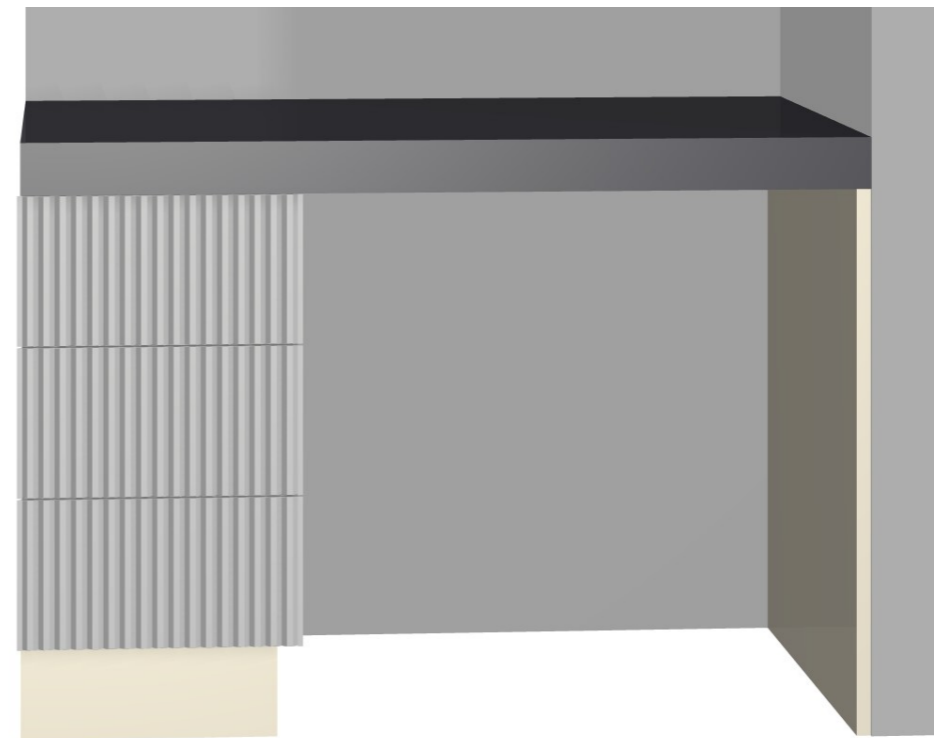

Client: LMCT PLUS		Door and panels style/colour: 25MM 2PAC BLACK MATT 38MM RIBBED PROFILE		Sheet 13 of 21	
	Room: COMMS ROOM		Benchtop Colour: TESROL SC CARBON MATT BLACK		Drawer slides: ANTARO SOFT CLOSE	
	Carcass: WHITE HMR, BLACK EDGE		Date: 07/06/23		Address: 1 MILKMAN WAY COBURG	
Handles Item No: OSAKA LIP PULL		Approved by: