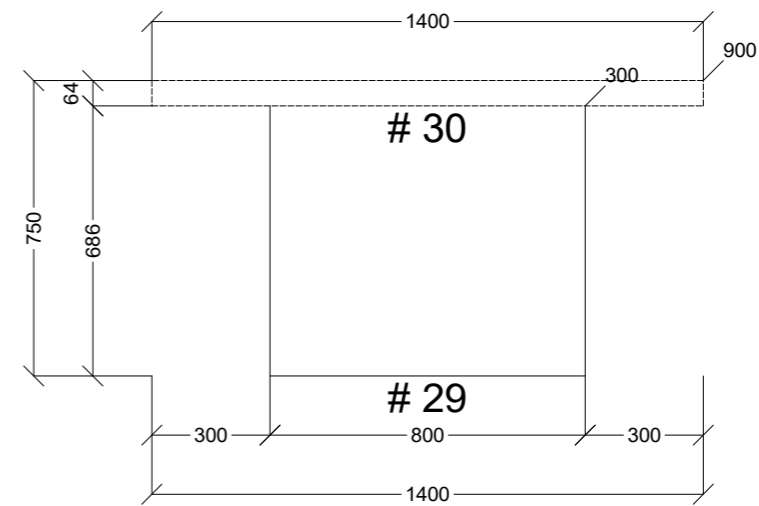

Client: LMCT PLUS		Door and panels style/colour: 25MM 2PAC BLACK MATT 38MM RIBBED PROFILE		Sheet 4 of 21
	Room: OFFICE 2 UPSTAIRS	Benchtop Colour: TESROL SC CARBON MATT BLACK	Drawer slides: ANTARO SOFT CLOSE		Carcass: WHITE HMR, BLACK EDGE
	Date: 07/06/23	Address: 1 MILKMAN WAY COBURG	Handles Item No: OSAKA LIP PULL		Approved by: