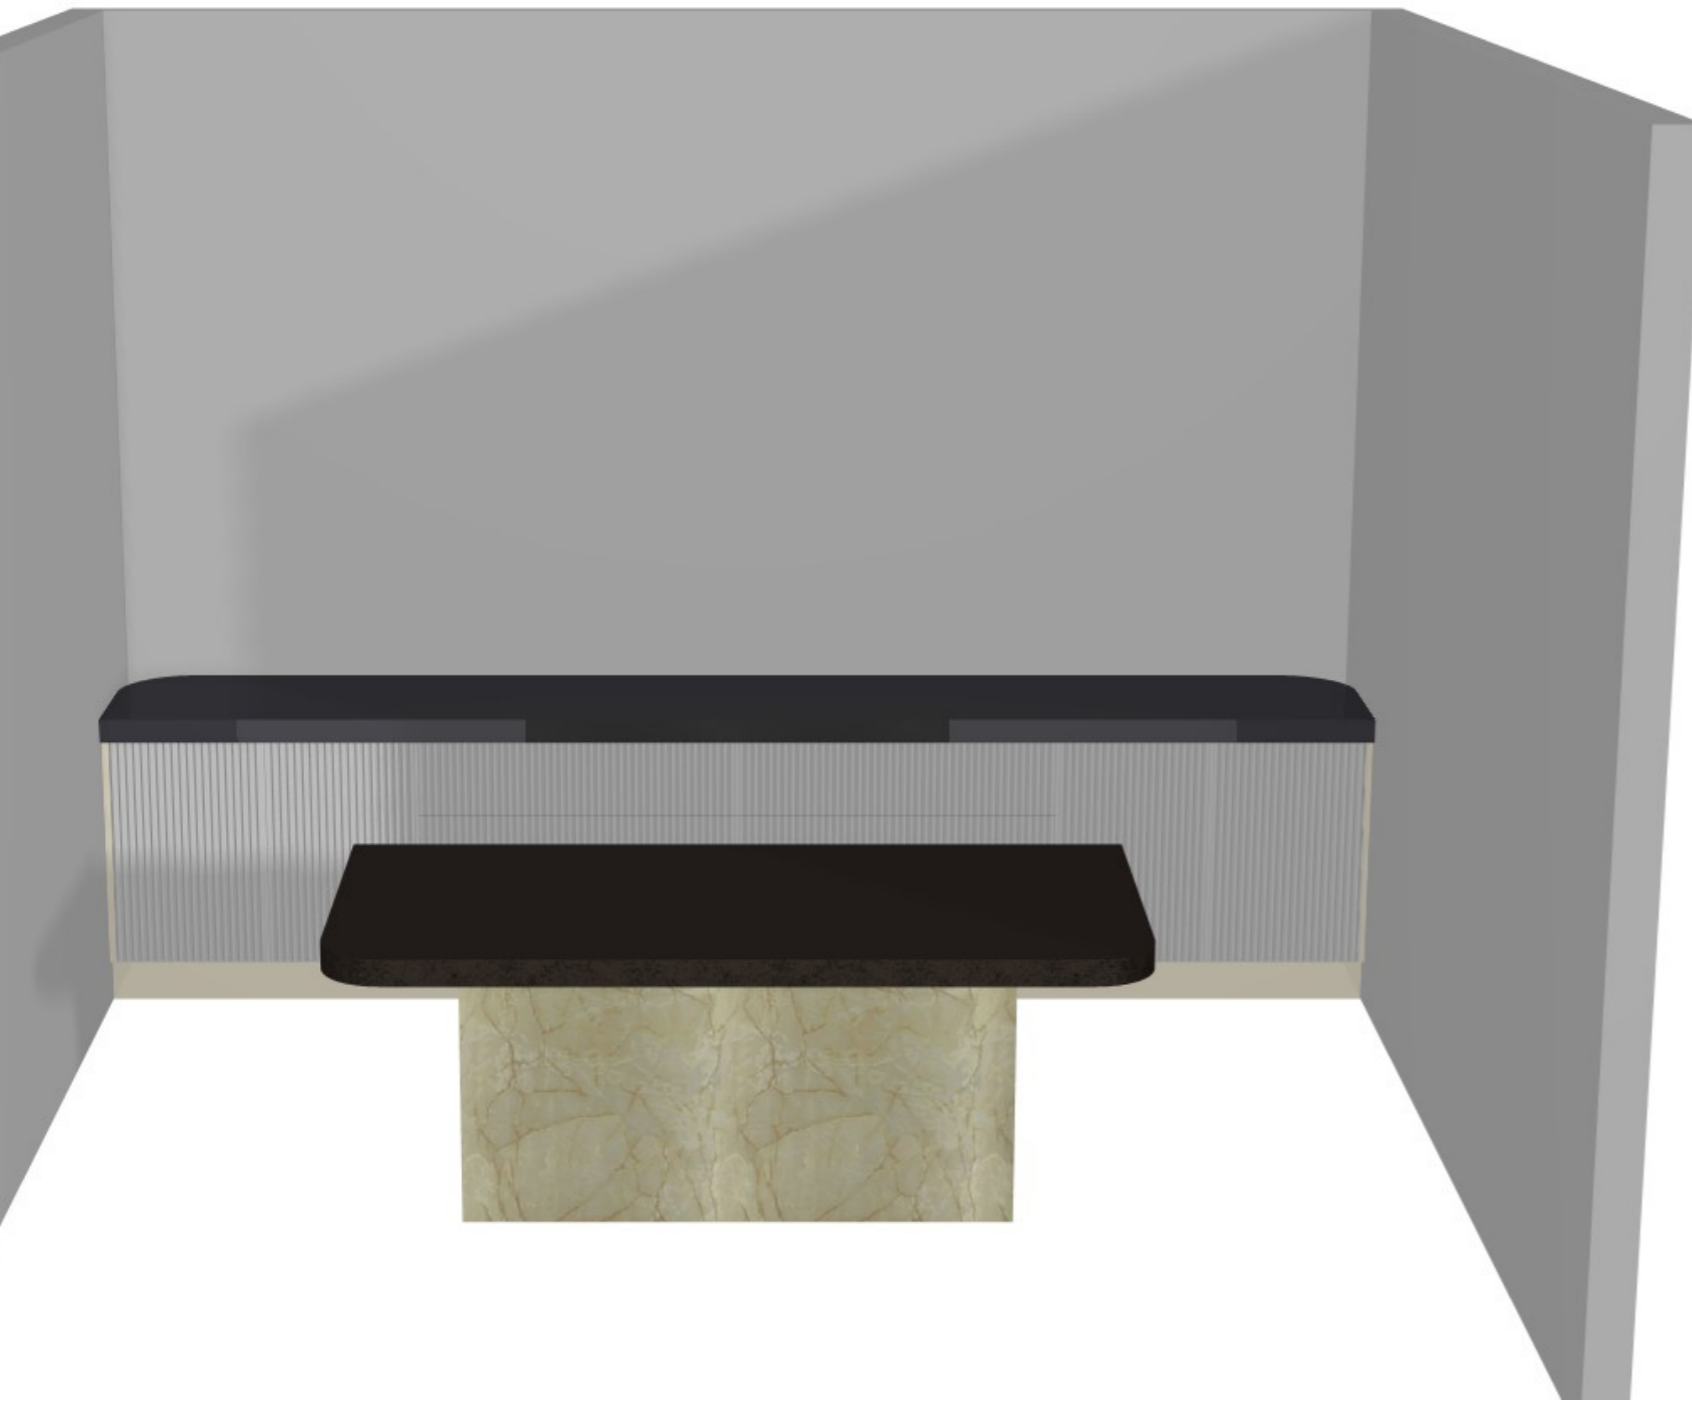

Client: LMCT PLUS		Door and panels style/colour: 25MM 2PAC BLACK MATT 38MM RIBBED PROFILE		Sheet 17 of 21
	Room: OFFICE 2 GROUND	Benchtop Colour: TESROL SC CARBON MATT BLACK	Drawer slides: ANTARO SOFT CLOSE		Carcass: WHITE HMR, BLACK EDGE
	Date: 07/06/23	Address: 1 MILKMAN WAY COBURG	Handles Item No: OSAKA LIP PULL		Approved by: