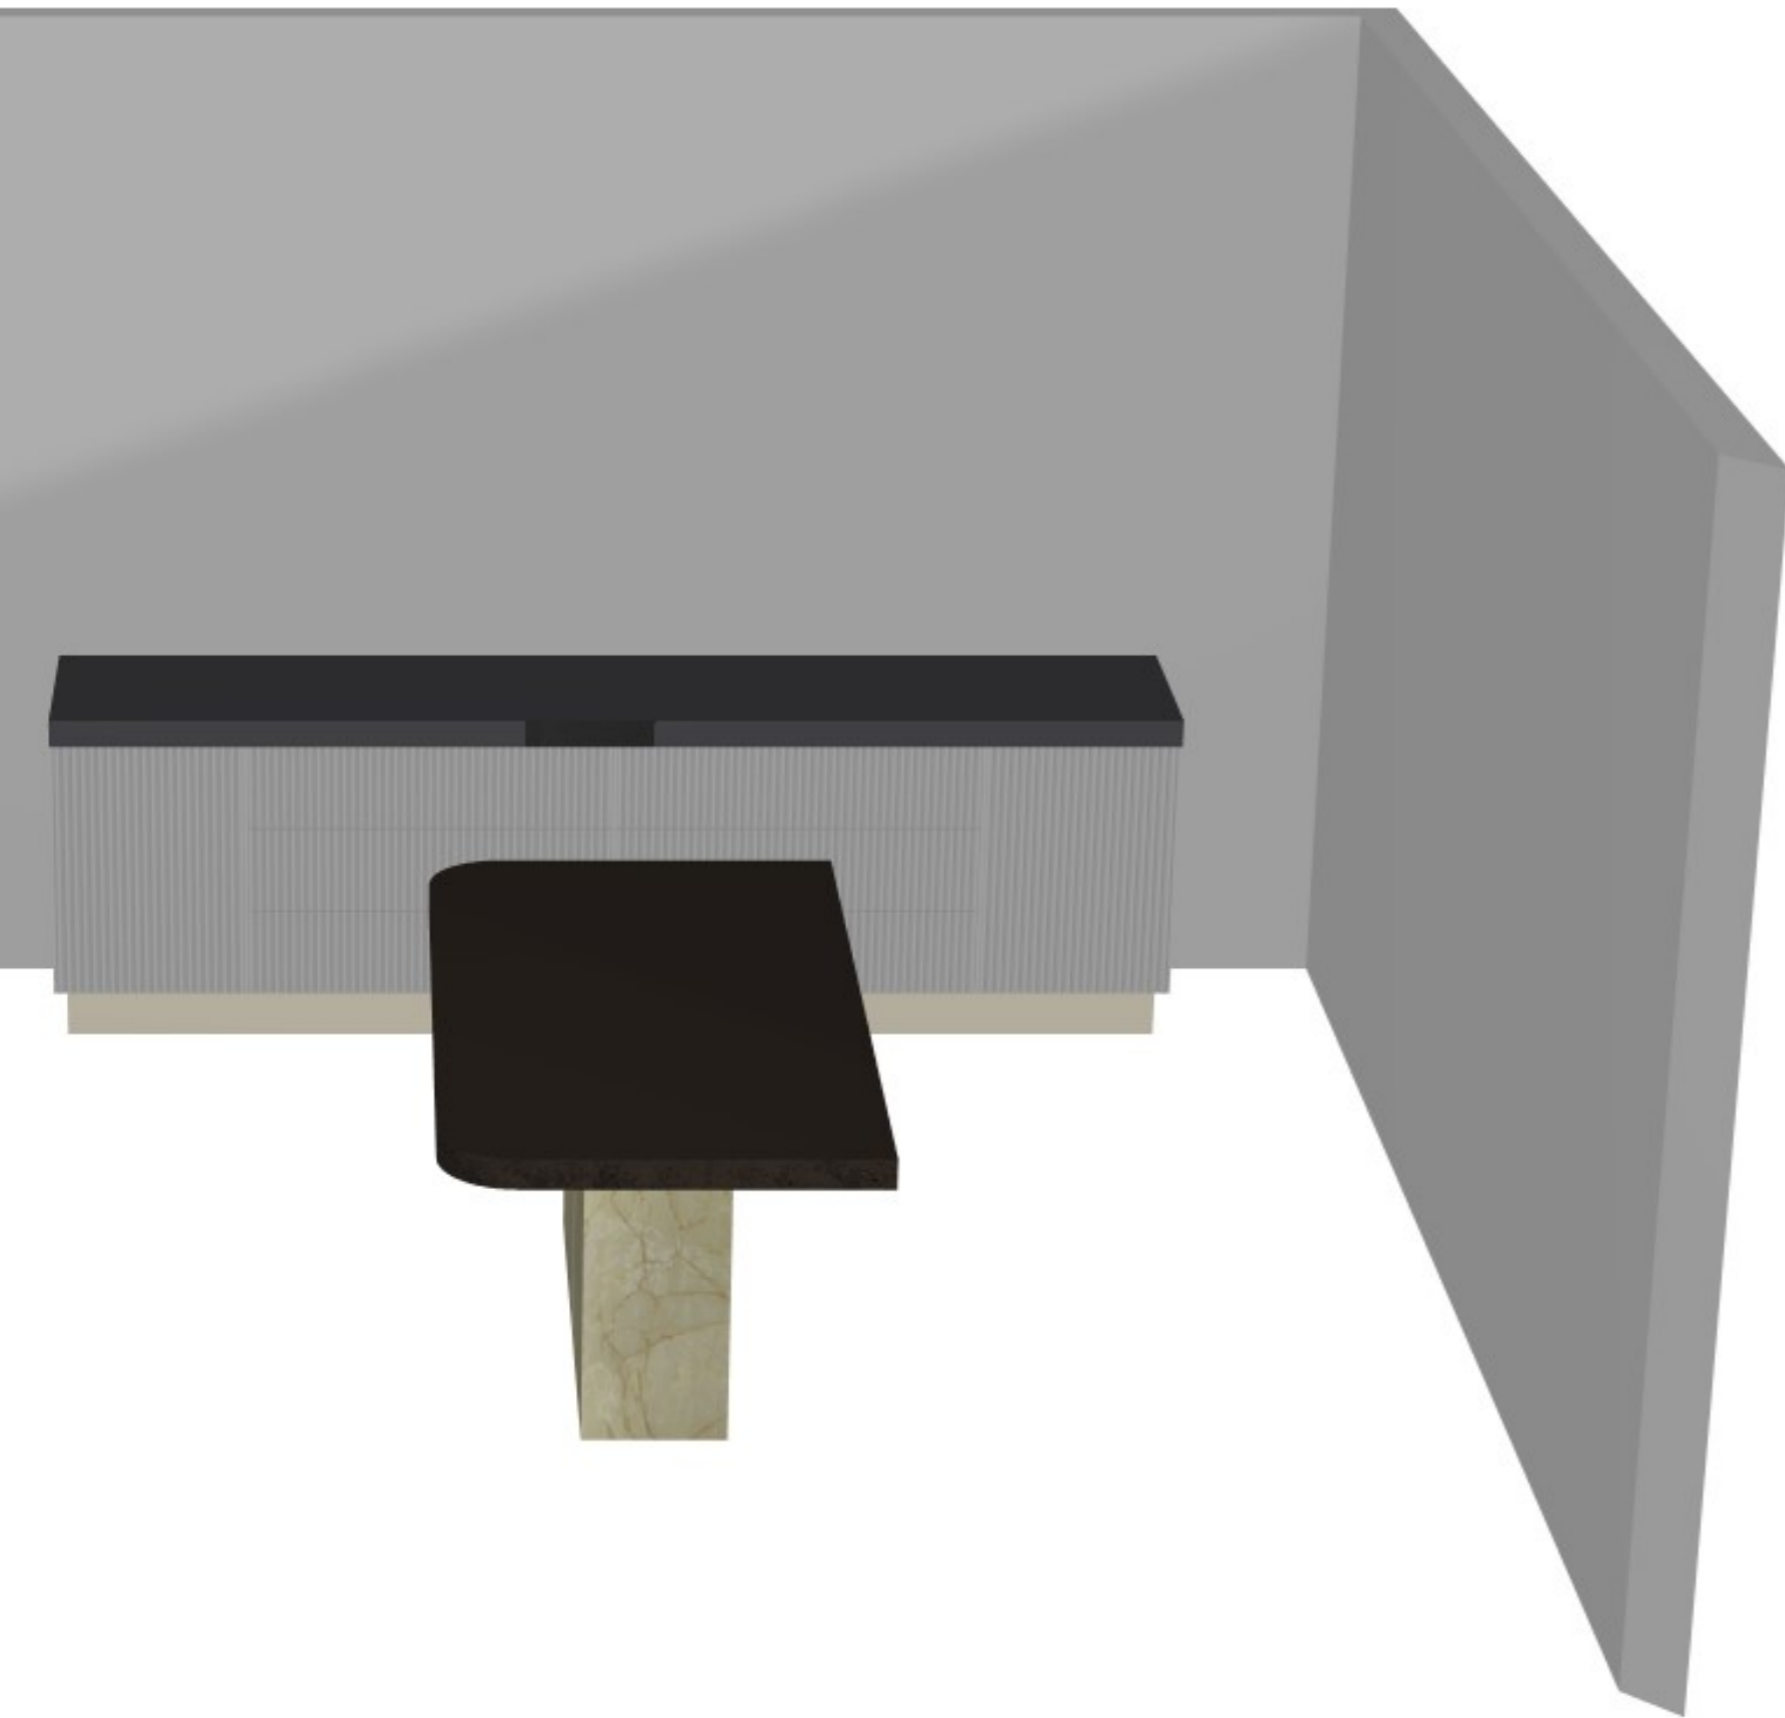

CONNECT KITCHENS	Client: LMCT PLUS		Door and panels style/colour: 25MM 2PAC BLACK MATT 38MM RIBBED PROFILE		Sheet 10 of 21
	Room: OFFICE 4 UPSTAIRS	Benchtop Colour: TESROL SC CARBON MATT BLACK		Drawer slides: ANTARO SOFT CLOSE	Carcass: WHITE HMR, BLACK EDGE
	Date: 07/06/23	Address: 1 MILKMAN WAY COBURG		Handles Item No: OSAKA LIP PULL	Approved by: