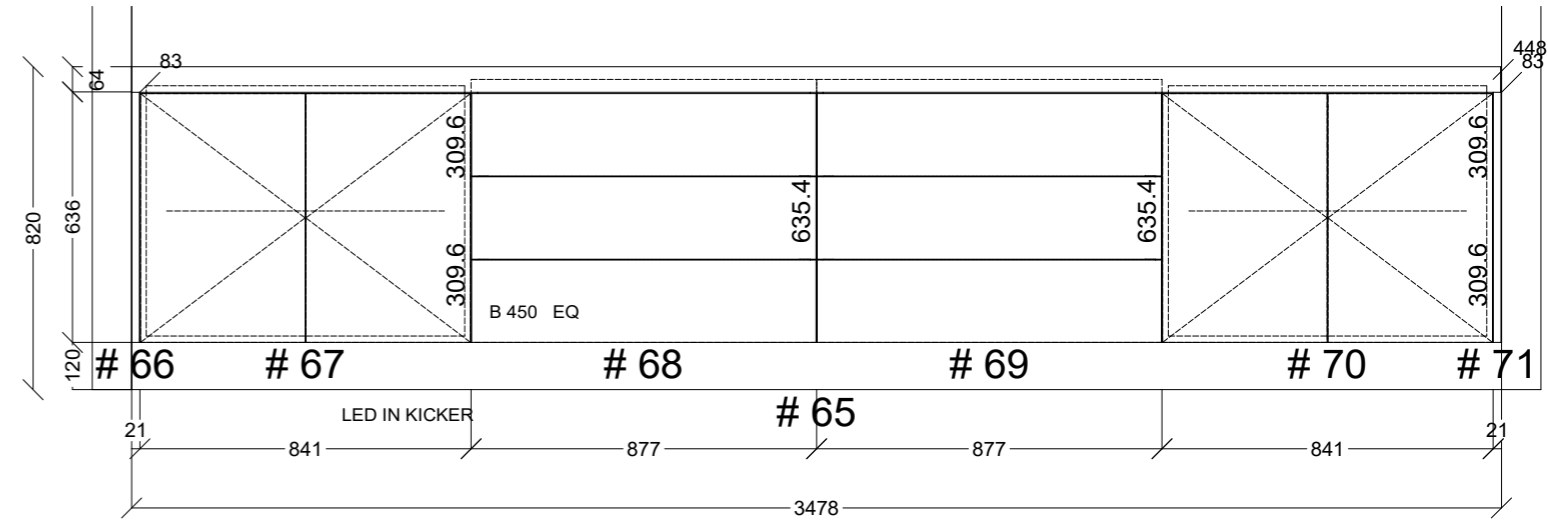

Client: LMCT PLUS	Door and panels style/colour: 25MM 2PAC BLACK MATT 38MM RIBBED PROFILE			Sheet 16 of 21
	Room: OFFICE 2 GROUND	Benchtop Colour: TESROL SC CARBON MATT BLACK	Drawer slides: ANTARO SOFT CLOSE		Carcass: WHITE HMR, BLACK EDGE
	Date: 07/06/23	Address: 1 MILKMAN WAY COBURG	Handles Item No: OSAKA LIP PULL		Approved by: