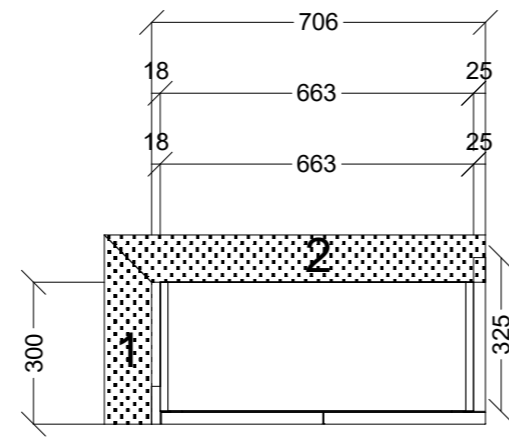

RIC TO CONFIRM SIZES  
AND CHECK OUTS  
NEW BLUM HINGES

EDGED 2 LONG  
MITRED 1 LONG

 <b>CONNECT KITCHENS</b>	Client: LMCT PLUS		Door and panels style/colour: 25MM 2PAC BLACK MATT 38MM RIBBED PROFILE		Sheet 18 of 21
	Room: FIRE HYDRANT BOX	Benchtop Colour: N/A		Drawer slides: ANTARO SOFT CLOSE	Carcass: WHITE HMR, BLACK EDGE
	Date: 07/06/23	Address: 1 MILKMAN WAY COBURG		Handles Item No: OSAKA LIP PULL	Approved by:

METER BOX CHECK OUT SIZE TBA

100MM W INTERNAL BACKS ON RHS SIDE

FALSE BACK INCLUDED TO BE CUT AROUND METERE BOX

 <b>CONNECT KITCHENS</b>	Client: LMCT PLUS		Door and panels style/colour: 25MM 2PAC BLACK MATT 38MM RIBBED PROFILE		Sheet 19 of 21	
	Room: METER BOX		Benchtop Colour: N/A		Drawer slides: ANTARO SOFT CLOSE	Carcass: WHITE HMR, BLACK EDGE
	Date: 07/06/23	Address: 1 MILKMAN WAY COBURG		Handles Item No: OSAKA LIP PULL		Approved by: