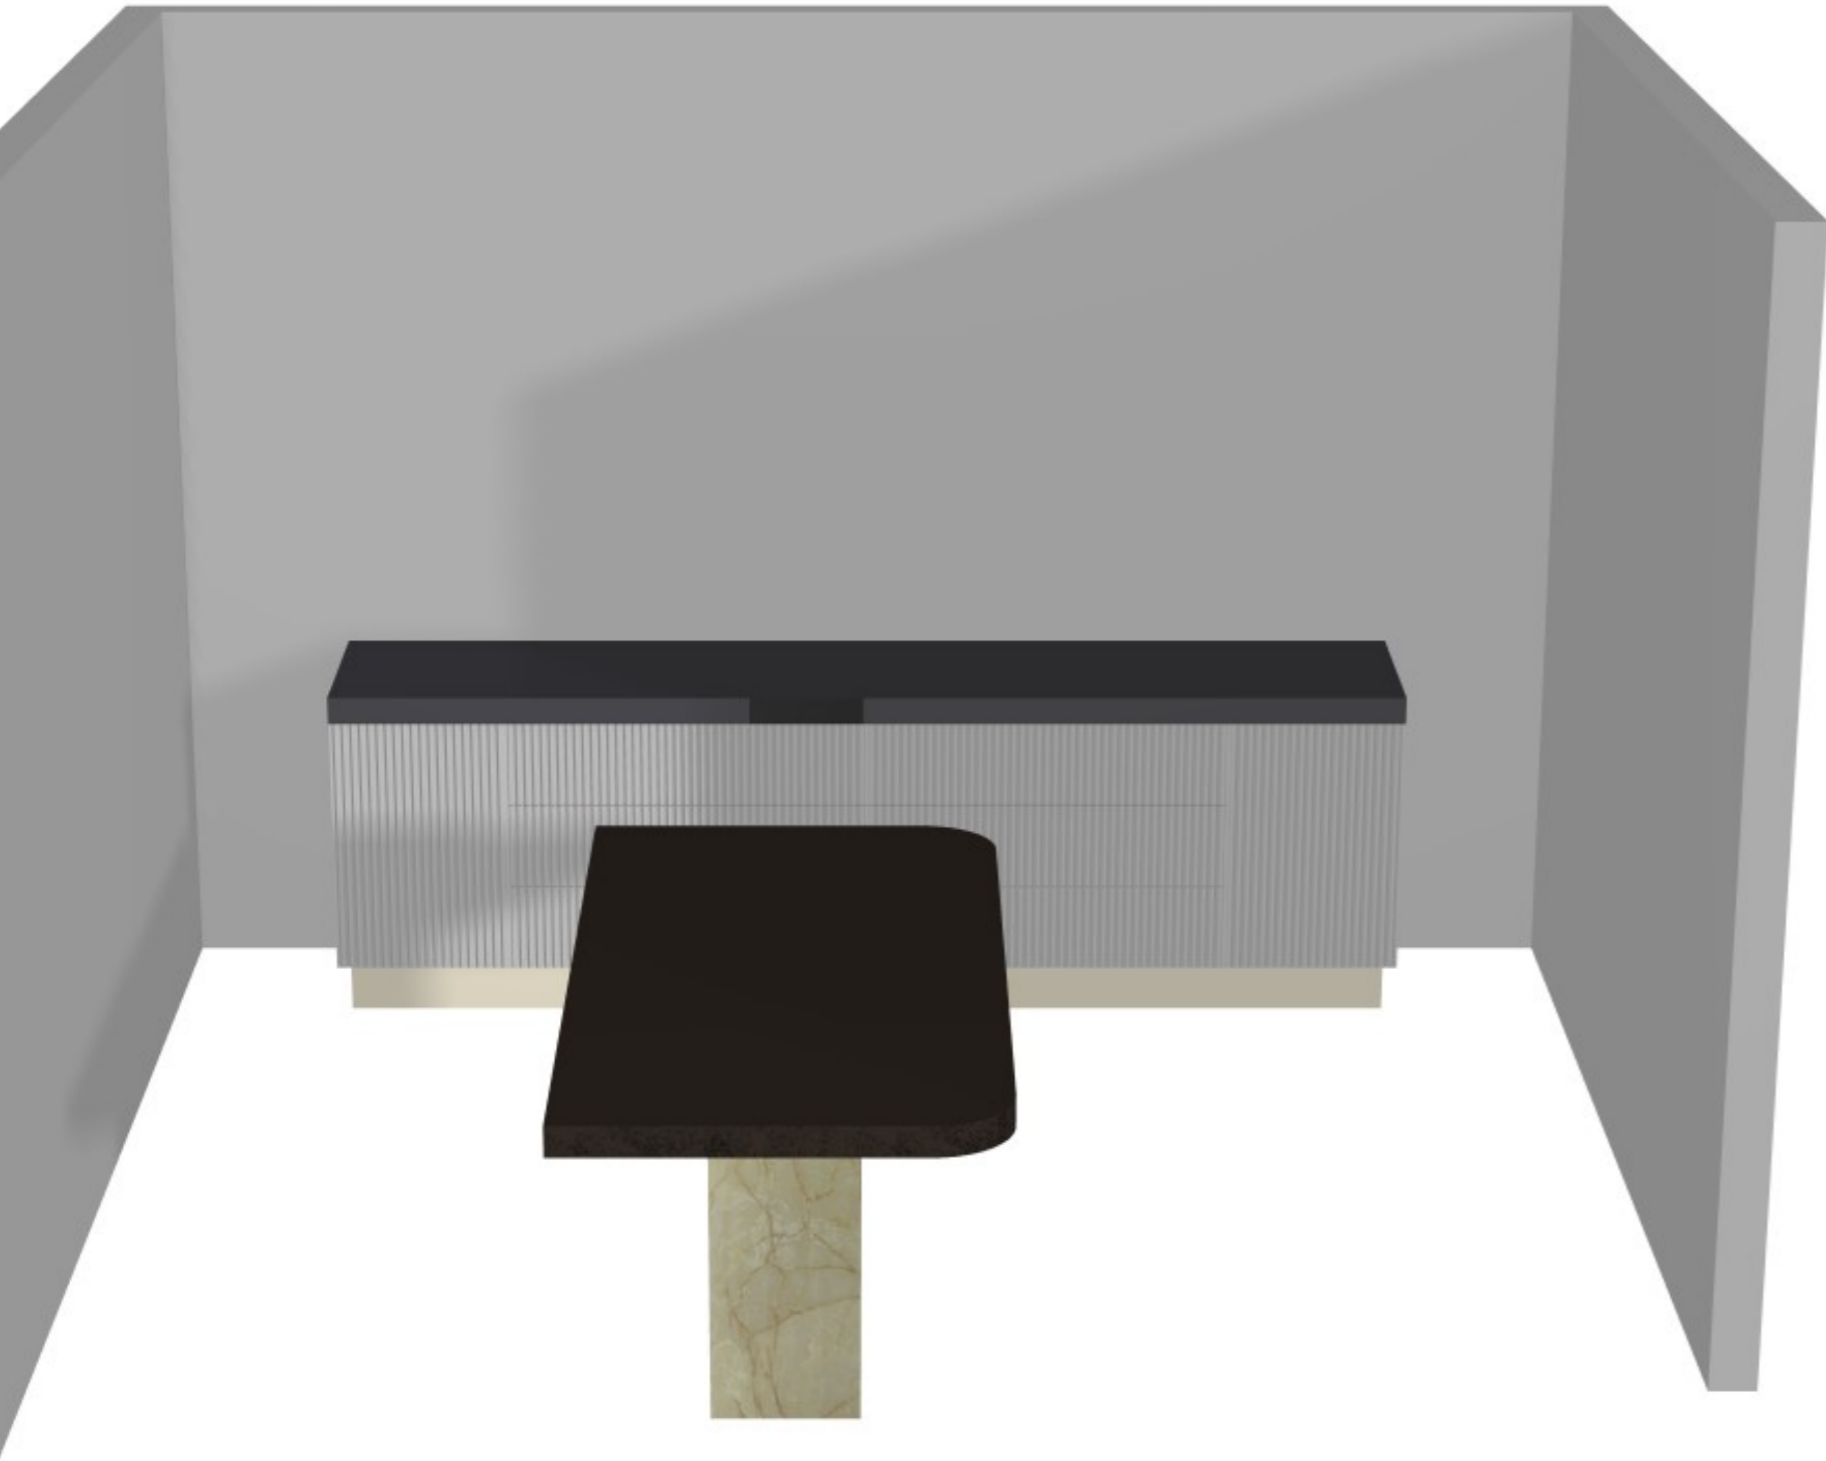

CONNECT KITCHENS	Client: LMCT PLUS		Door and panels style/colour: 25MM 2PAC BLACK MATT 38MM RIBBED PROFILE		Sheet 7 of 21
	Room: OFFICE 3 UPSTAIRS	Benchtop Colour: TESROL SC CARBON MATT BLACK	Drawer slides: ANTARO SOFT CLOSE		Carcass: WHITE HMR, BLACK EDGE
	Date: 07/06/23	Address: 1 MILKMAN WAY COBURG	Handles Item No: OSAKA LIP PULL		Approved by: