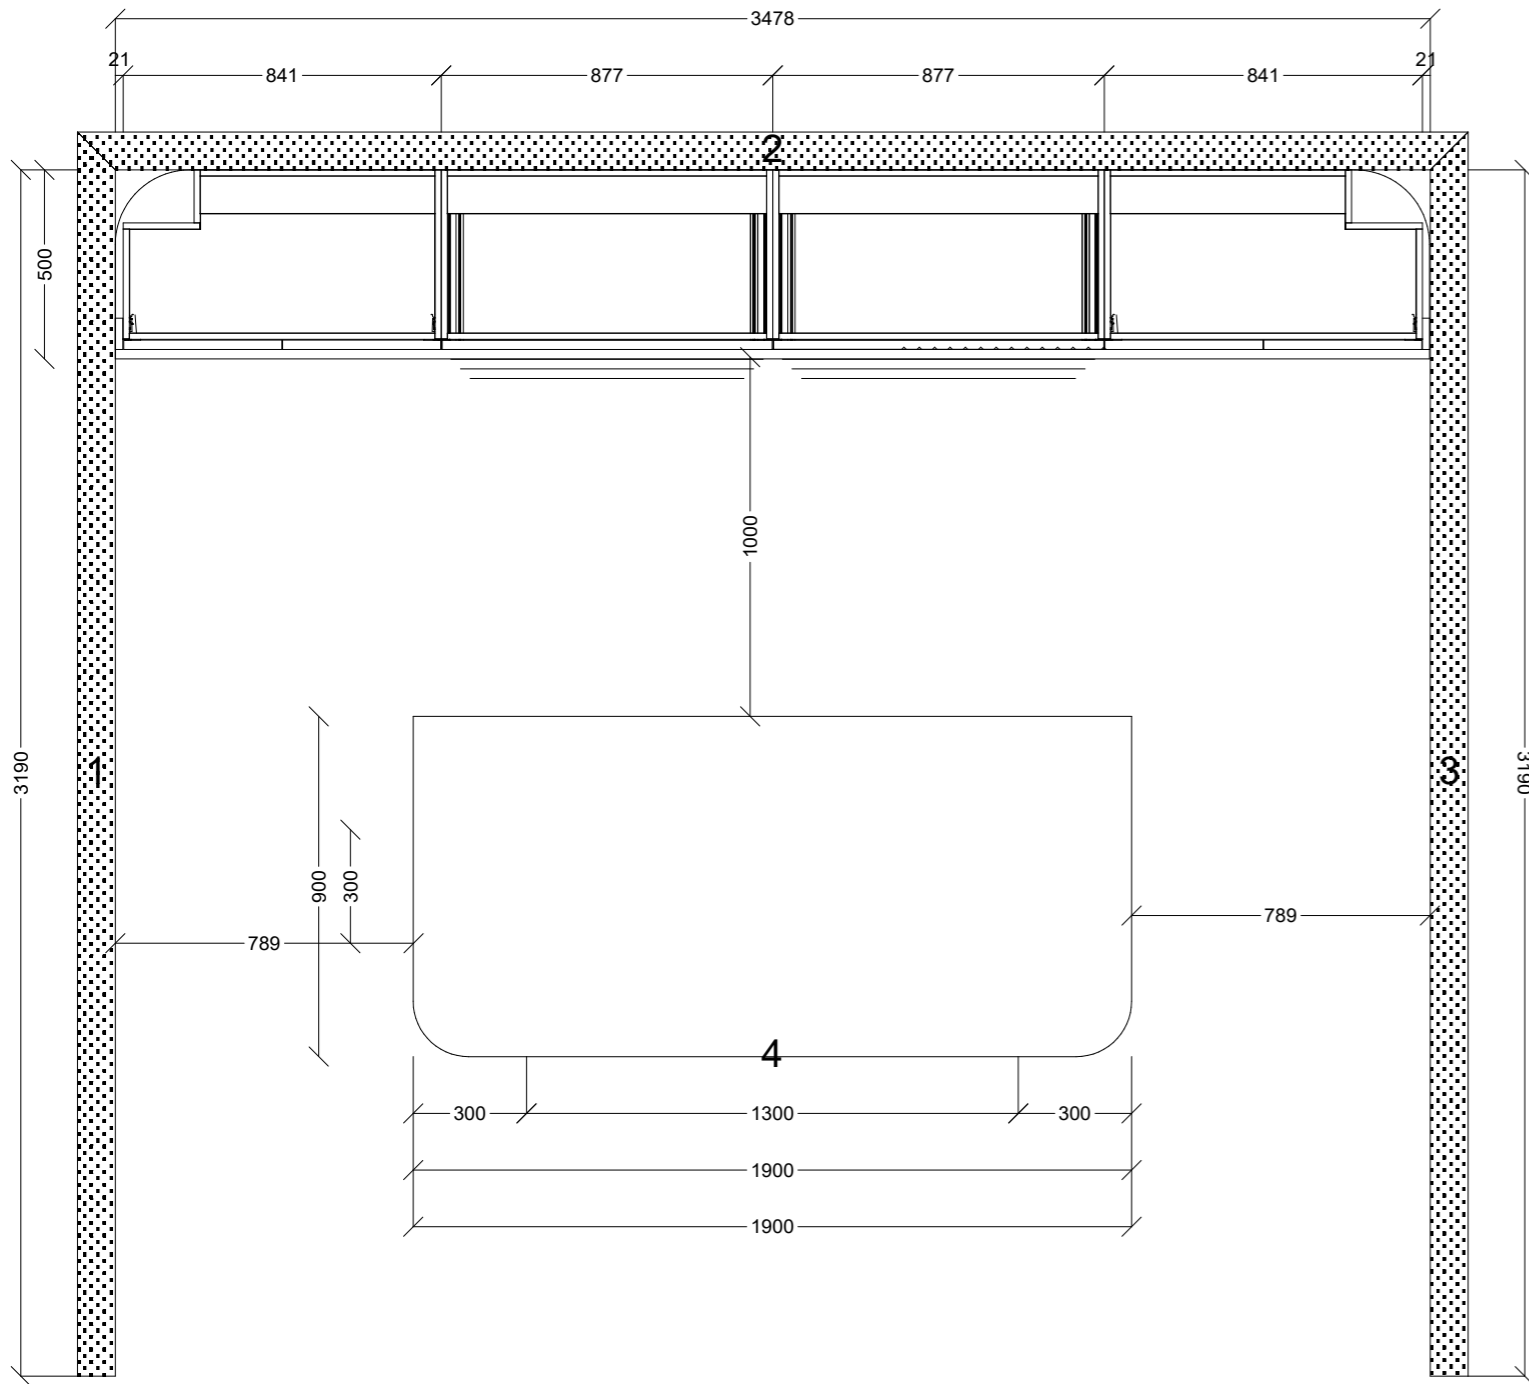

Client: LMCT PLUS	Door and panels style/colour: 25MM 2PAC BLACK MATT 38MM RIBBED PROFILE			Sheet 16 of 21
	Room: OFFICE 2 GROUND	Benchtop Colour: TESROL SC CARBON MATT BLACK	Drawer slides: ANTARO SOFT CLOSE		Carcass: WHITE HMR, BLACK EDGE
	Date: 07/06/23	Address: 1 MILKMAN WAY COBURG	Handles Item No: OSAKA LIP PULL		Approved by: