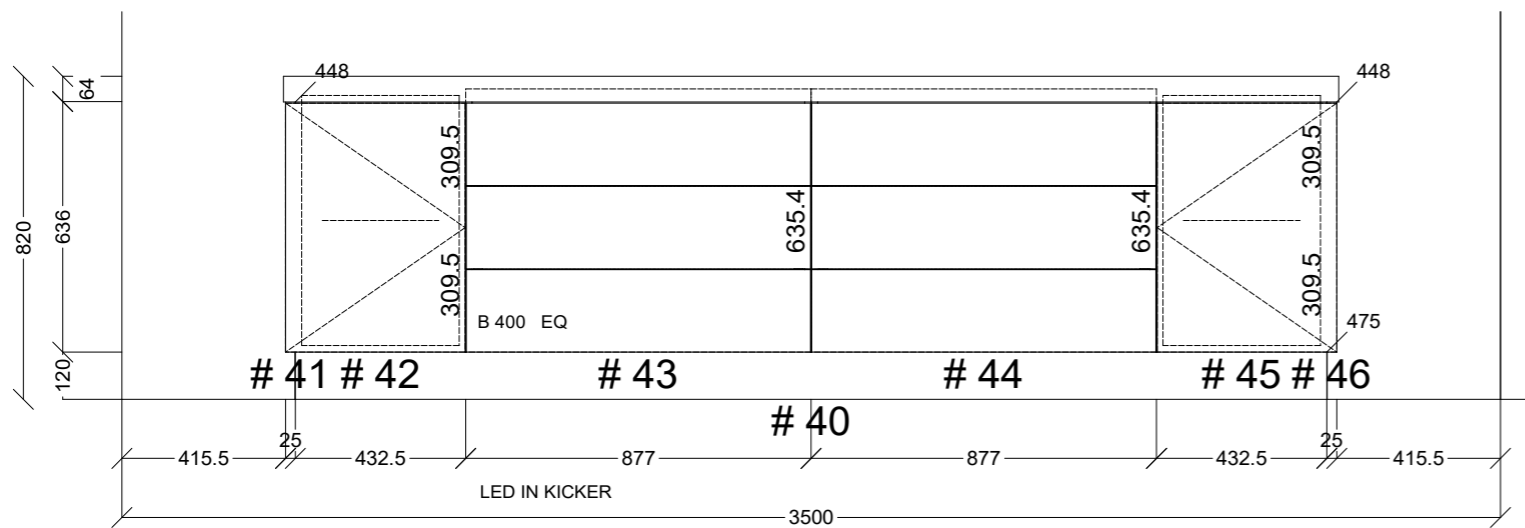

Client: LMCT PLUS		Door and panels style/colour: 25MM 2PAC BLACK MATT 38MM RIBBED PROFILE		Sheet 9 of 21
	Room: OFFICE 4 UPSTAIRS	Benchtop Colour: TESROL SC CARBON MATT BLACK	Drawer slides: ANTARO SOFT CLOSE		Carcass: WHITE HMR, BLACK EDGE
	Date: 07/06/23	Address: 1 MILKMAN WAY COBURG	Handles Item No: OSAKA LIP PULL		Approved by: