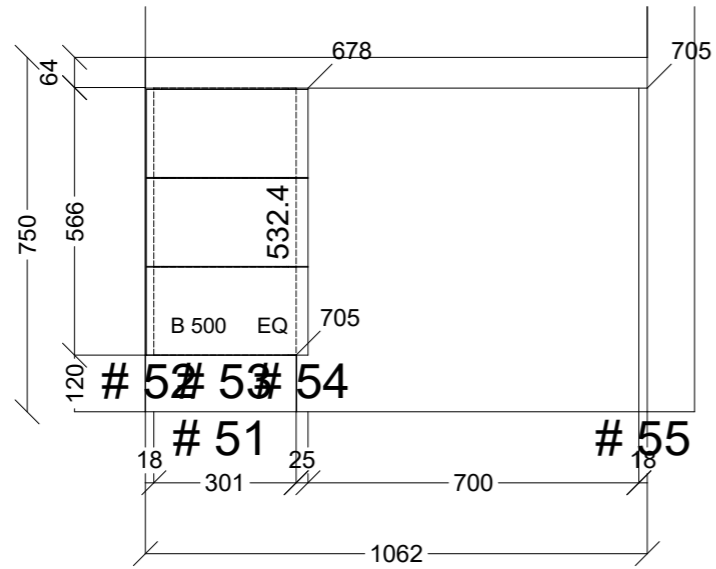

Client: LMCT PLUS		Door and panels style/colour: 25MM 2PAC BLACK MATT 38MM RIBBED PROFILE		Sheet 13 of 21	
	Room: COMMS ROOM		Benchtop Colour: TESROL SC CARBON MATT BLACK		Drawer slides: ANTARO SOFT CLOSE	
	Carcass: WHITE HMR, BLACK EDGE		Date: 07/06/23		Address: 1 MILKMAN WAY COBURG	
Handles Item No: OSAKA LIP PULL		Approved by: