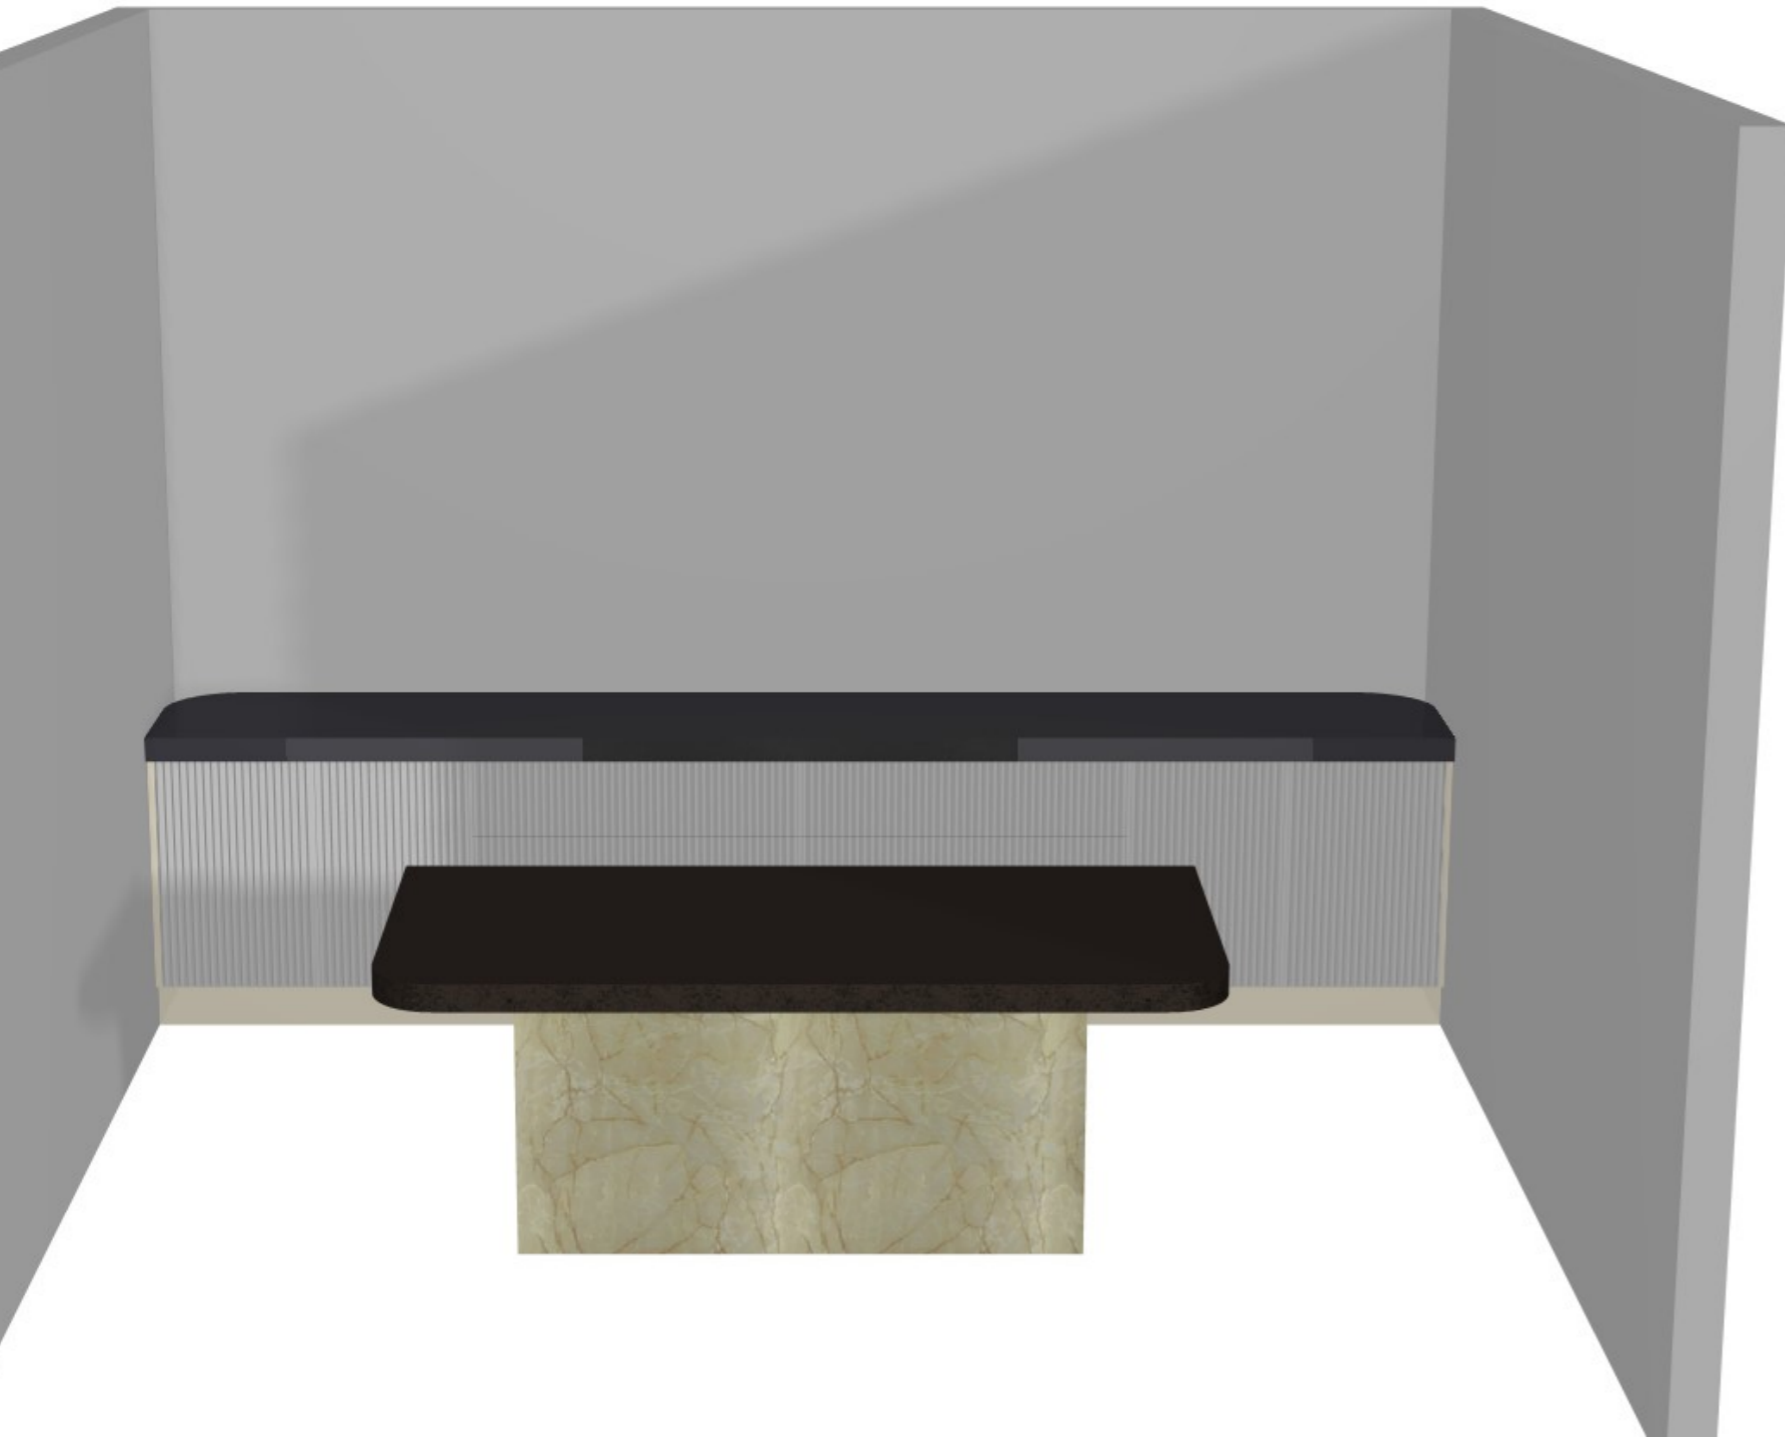

CONNECT KITCHENS	Client: LMCT PLUS		Door and panels style/colour: 25MM 2PAC BLACK MATT 38MM RIBBED PROFILE		Sheet 5 of 21
	Room: OFFICE 2 UPSTAIRS	Benchtop Colour: TESROL SC CARBON MATT BLACK		Drawer slides: ANTARO SOFT CLOSE	Carcass: WHITE HMR, BLACK EDGE
	Date: 07/06/23	Address: 1 MILKMAN WAY COBURG		Handles Item No: OSAKA LIP PULL	Approved by: