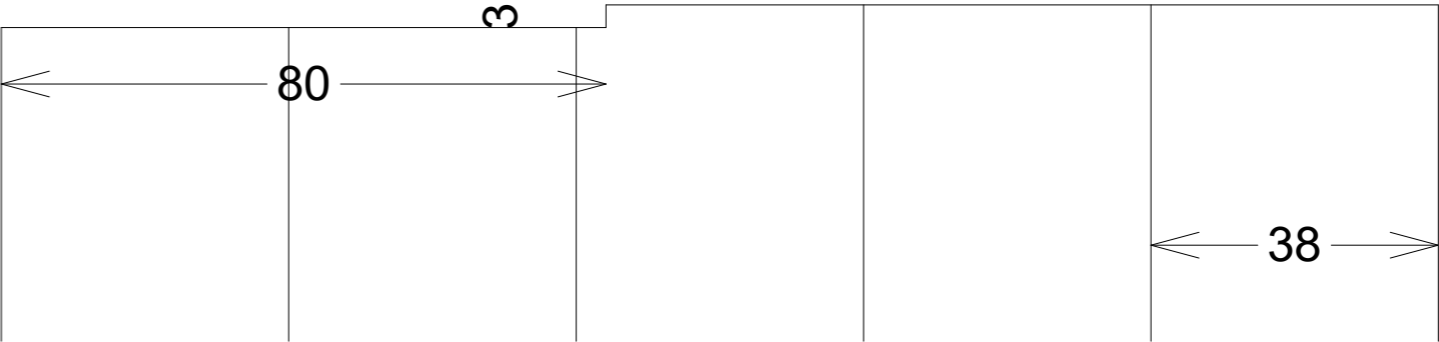

HANDLE CUT OUT FOR DOORS
ON EDGE OF DOOR FACE