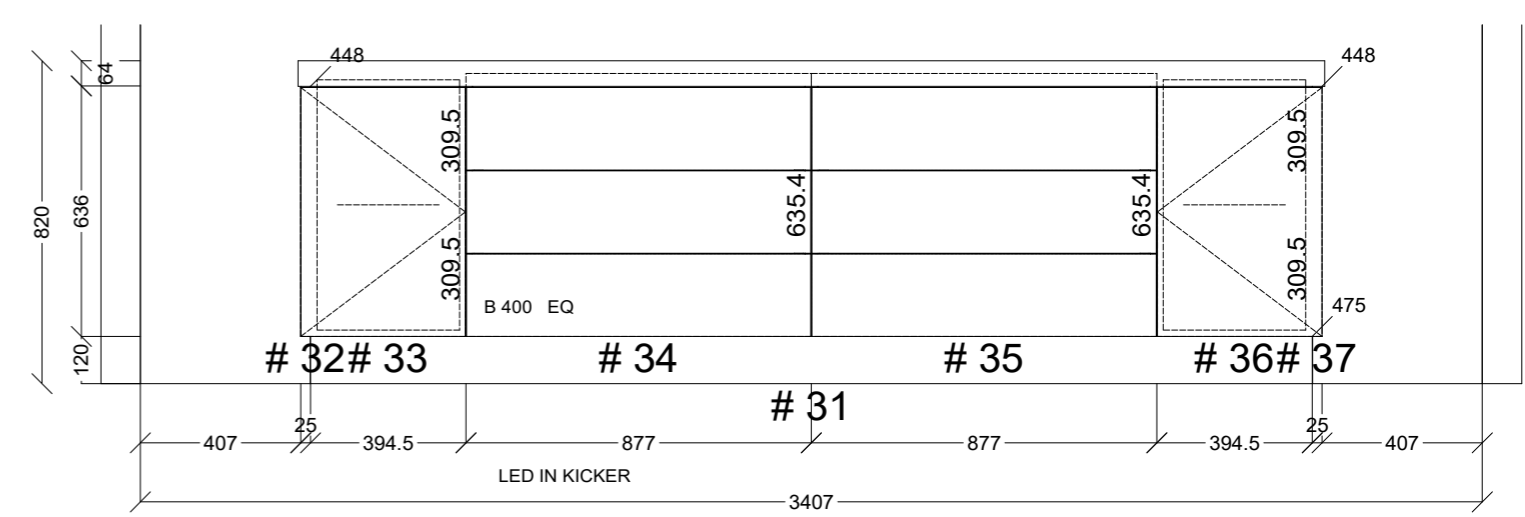

Client: LMCT PLUS		Door and panels style/colour: 25MM 2PAC BLACK MATT 38MM RIBBED PROFILE		Sheet 6 of 21	
	Room: OFFICE 3 UPSTAIRS		Benchtop Colour: TESROL SC CARBON MATT BLACK		Drawer slides: ANTARO SOFT CLOSE	
	Date: 07/06/23		Address: 1 MILKMAN WAY COBURG		Handles Item No: OSAKA LIP PULL	Approved by: