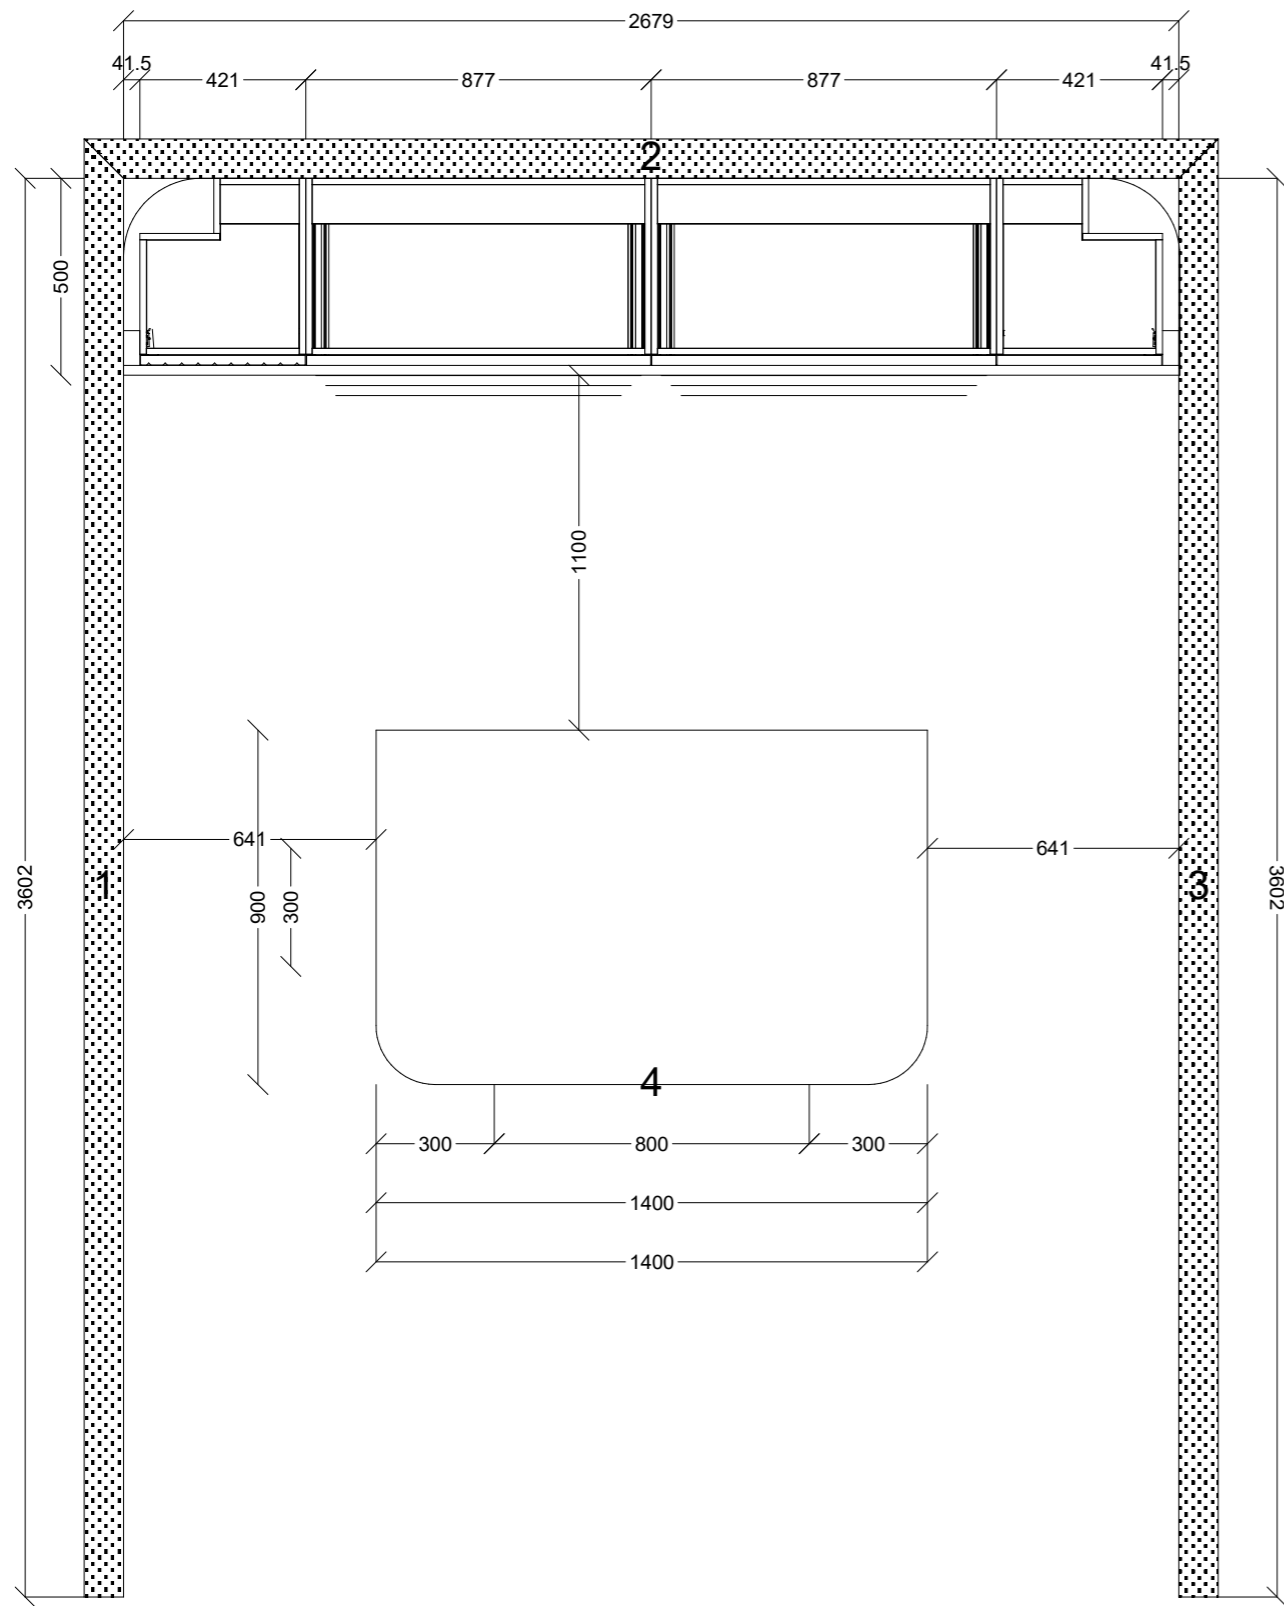

Client: LMCT PLUS		Door and panels style/colour: 25MM 2PAC BLACK MATT 38MM RIBBED PROFILE		Sheet 4 of 21
	Room: OFFICE 2 UPSTAIRS	Benchtop Colour: TESROL SC CARBON MATT BLACK	Drawer slides: ANTARO SOFT CLOSE		Carcass: WHITE HMR, BLACK EDGE
	Date: 07/06/23	Address: 1 MILKMAN WAY COBURG	Handles Item No: OSAKA LIP PULL		Approved by: