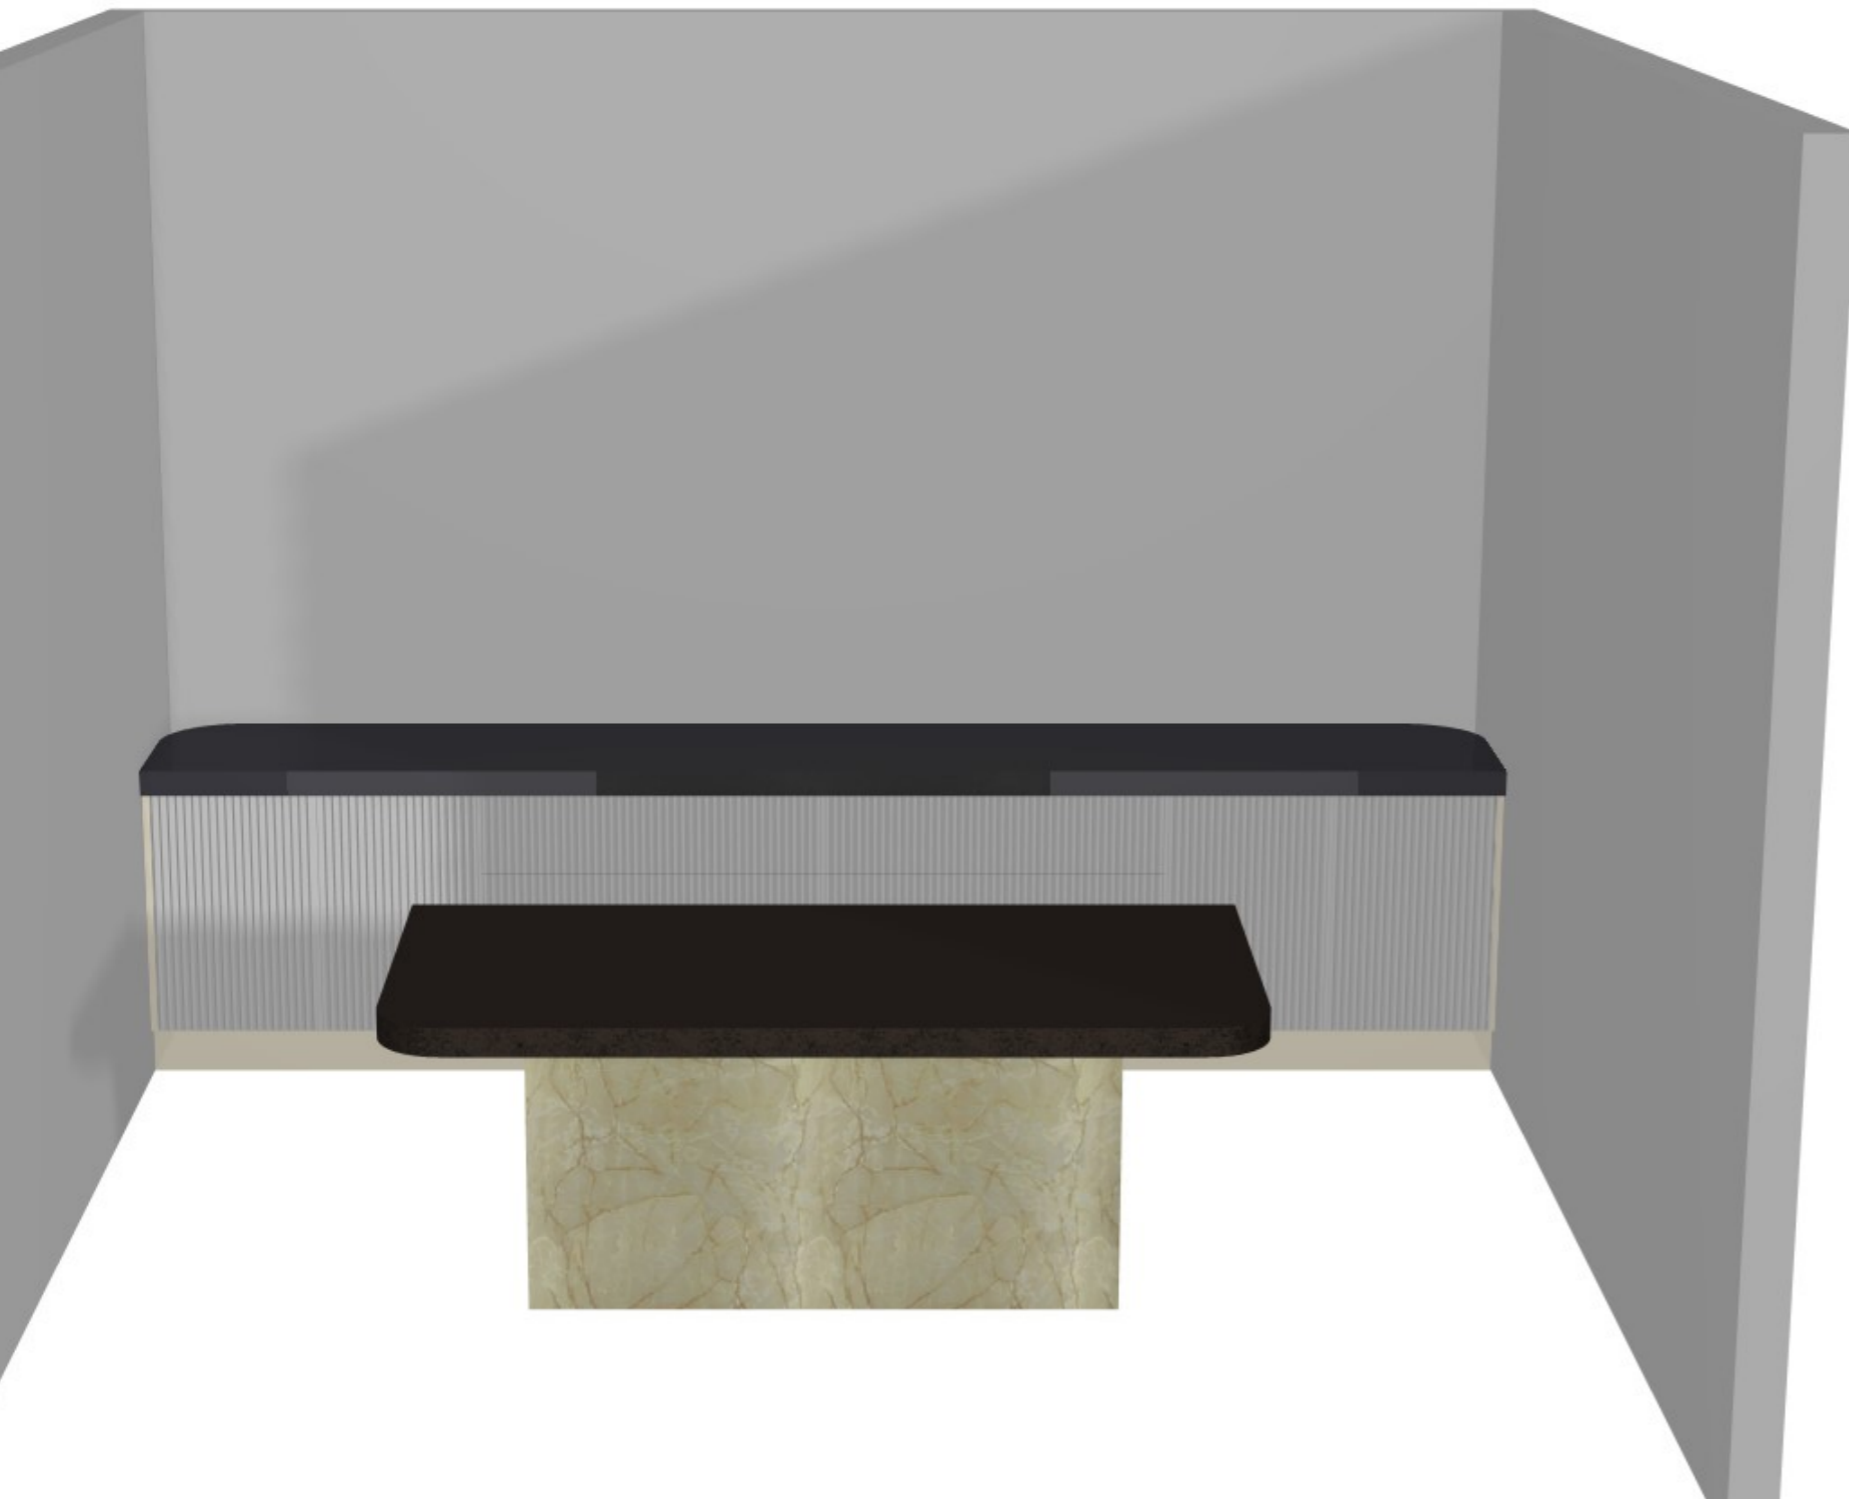

	Client: LMCT PLUS		Door and panels style/colour: 25MM 2PAC BLACK MATT 38MM RIBBED PROFILE		Sheet 2 of 21
	Room: OFFICE 1 UPSTAIRS		Benchtop Colour: TESROL SC CARBON MATT BLACK		Drawer slides: ANTARO SOFT CLOSE
	Carcass: WHITE HMR, BLACK EDGE				
Date: 07/06/23	Address: 1 MILKMAN WAY COBURG		Handles Item No: OSAKA LIP PULL		Approved by: