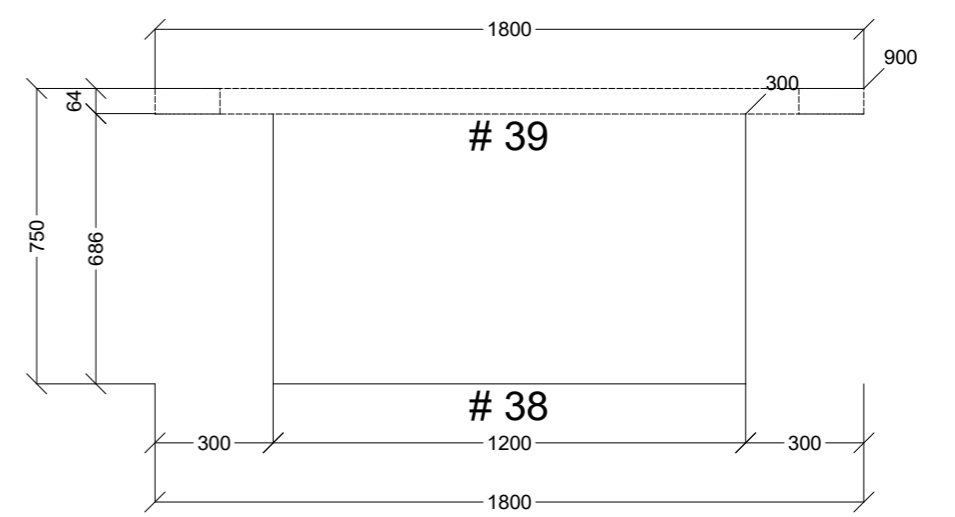

Client: LMCT PLUS		Door and panels style/colour: 25MM 2PAC BLACK MATT 38MM RIBBED PROFILE		Sheet 6 of 21	
	Room: OFFICE 3 UPSTAIRS		Benchtop Colour: TESROL SC CARBON MATT BLACK		Drawer slides: ANTARO SOFT CLOSE	
	Date: 07/06/23		Address: 1 MILKMAN WAY COBURG		Handles Item No: OSAKA LIP PULL	Approved by: