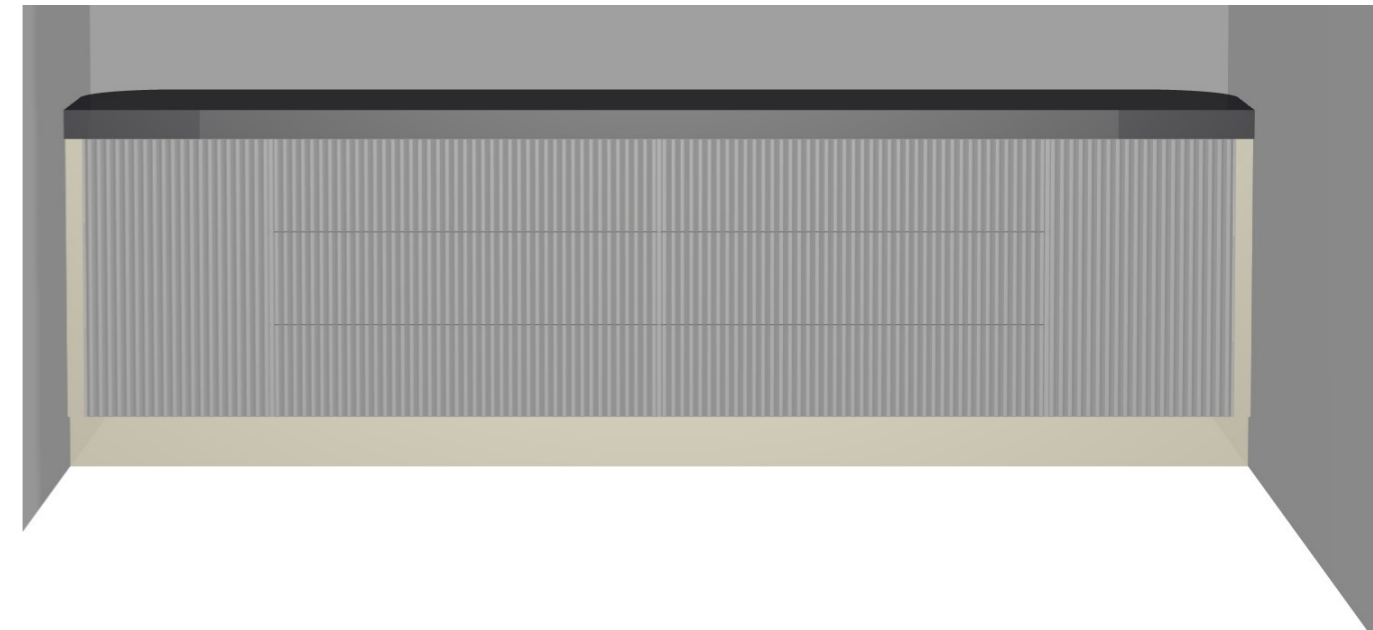

CONNECT KITCHENS	Client: LMCT PLUS		Door and panels style/colour: 25MM 2PAC BLACK MATT 38MM RIBBED PROFILE		Sheet 5 of 21
	Room: OFFICE 2 UPSTAIRS	Benchtop Colour: TESROL SC CARBON MATT BLACK		Drawer slides: ANTARO SOFT CLOSE	Carcass: WHITE HMR, BLACK EDGE
	Date: 07/06/23	Address: 1 MILKMAN WAY COBURG		Handles Item No: OSAKA LIP PULL	Approved by: