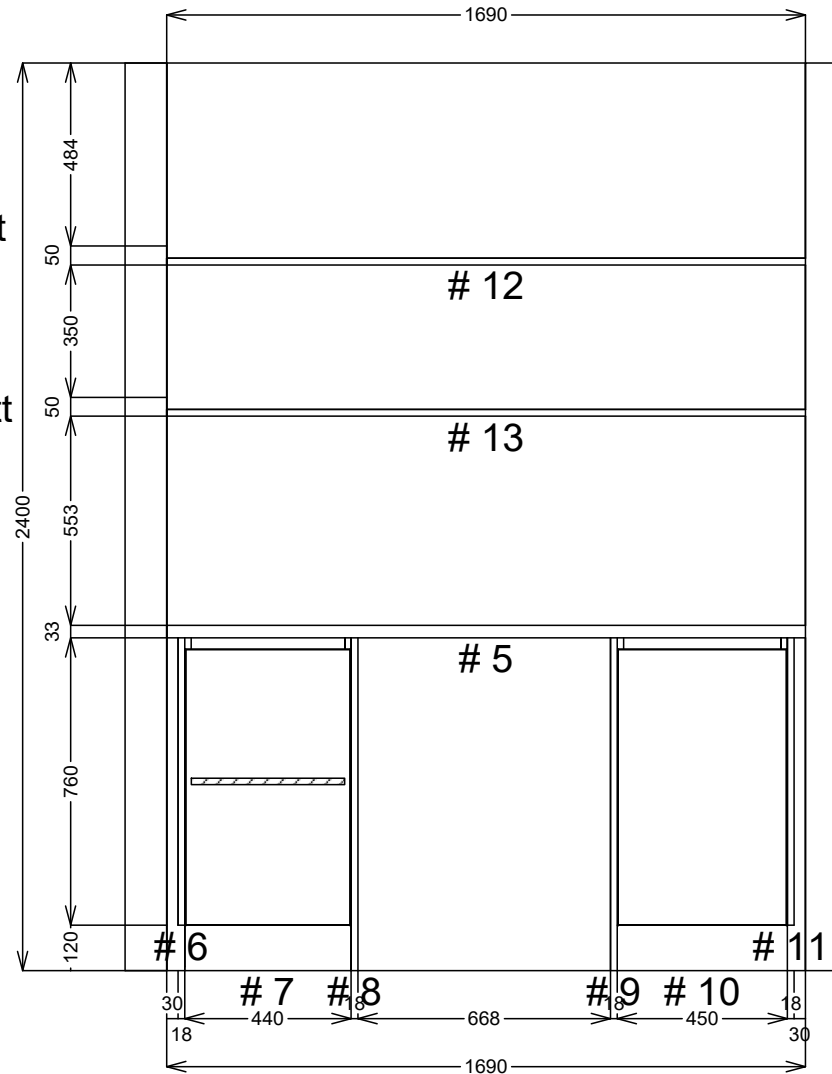

Cabinets Polytec Polar White Sheen

Floating Shelves
Polytec Lingurian Walnut Woodmatt

Benchtop
Polytec Lingurian Walnut Woodmatt

SJ Custom Kitchens

Phone: 0432 101 986	Job #: Job	Site Contact:	Date: 18/06/23
Email: sjcustomkitchens@hotmail.com	Job Name: Default	Site Phone:	Drawn By:
Web: www.sjcustomkitchens.com	Room #:	Site Address:	Drawing #: 6
	Room Name:	City: Victoria.	Scale: NTS