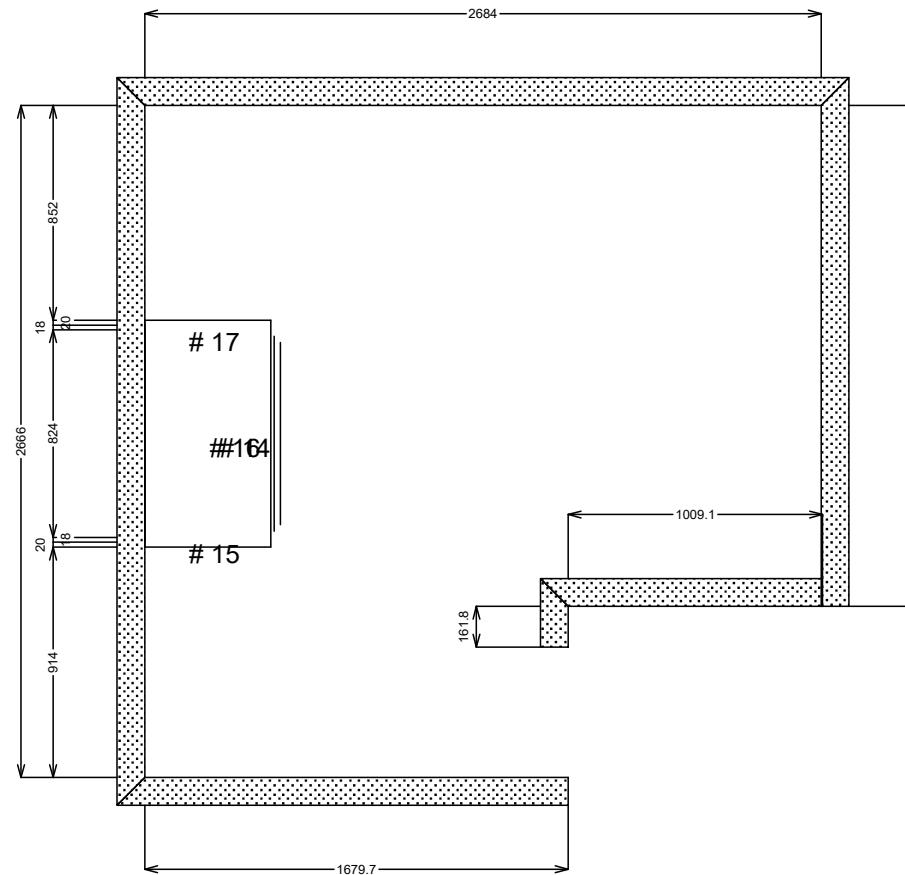

Polytec Lingurian Walnut Woodmatt
Horizontal Grain

SJ Custom Kitchens	Phone: 0432 101 986	Job #: Job	Site Contact:	Date: 18/06/23
	Email: sjcustomkitchens@hotmail.com	Job Name: Default	Site Phone:	Drawn By:
	Web: www.sjcustomkitchens.com	Room #:	Site Address:	Drawing #: 7
		Room Name:	City: State: Victoria.	Scale: NTS