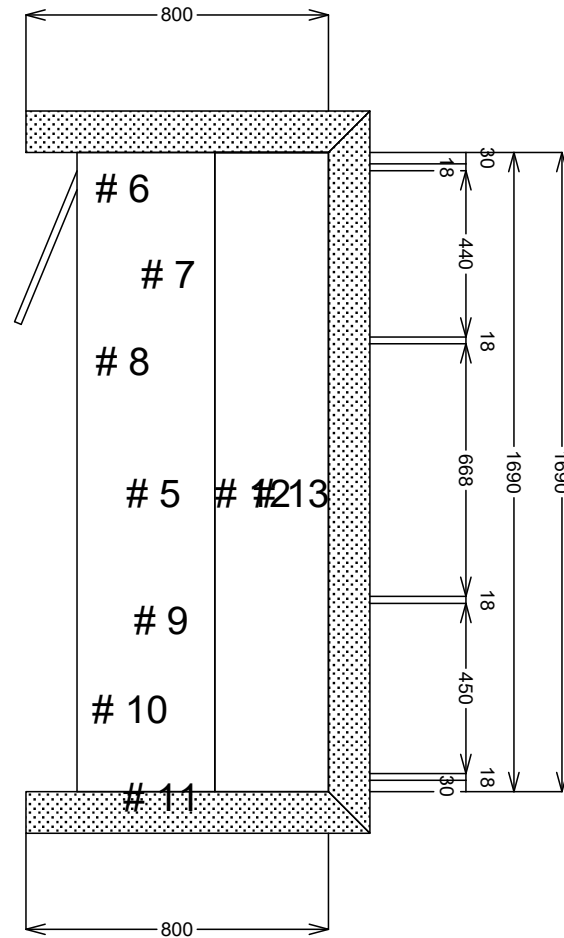

Laundry

Phone: 0432 101 986

Job #: Job

Site Contact:

Date: 18/06/23

Email: sjcustomkitchens@hotmail.com

Job Name: Default

Site Phone:

Drawn By:

Web: www.sjcustomkitchens.com

Room #:

Site Address:

Drawing #: 4

Room Name:

City:

State: Victoria.

Scale: NTS

SJ Custom Kitchens