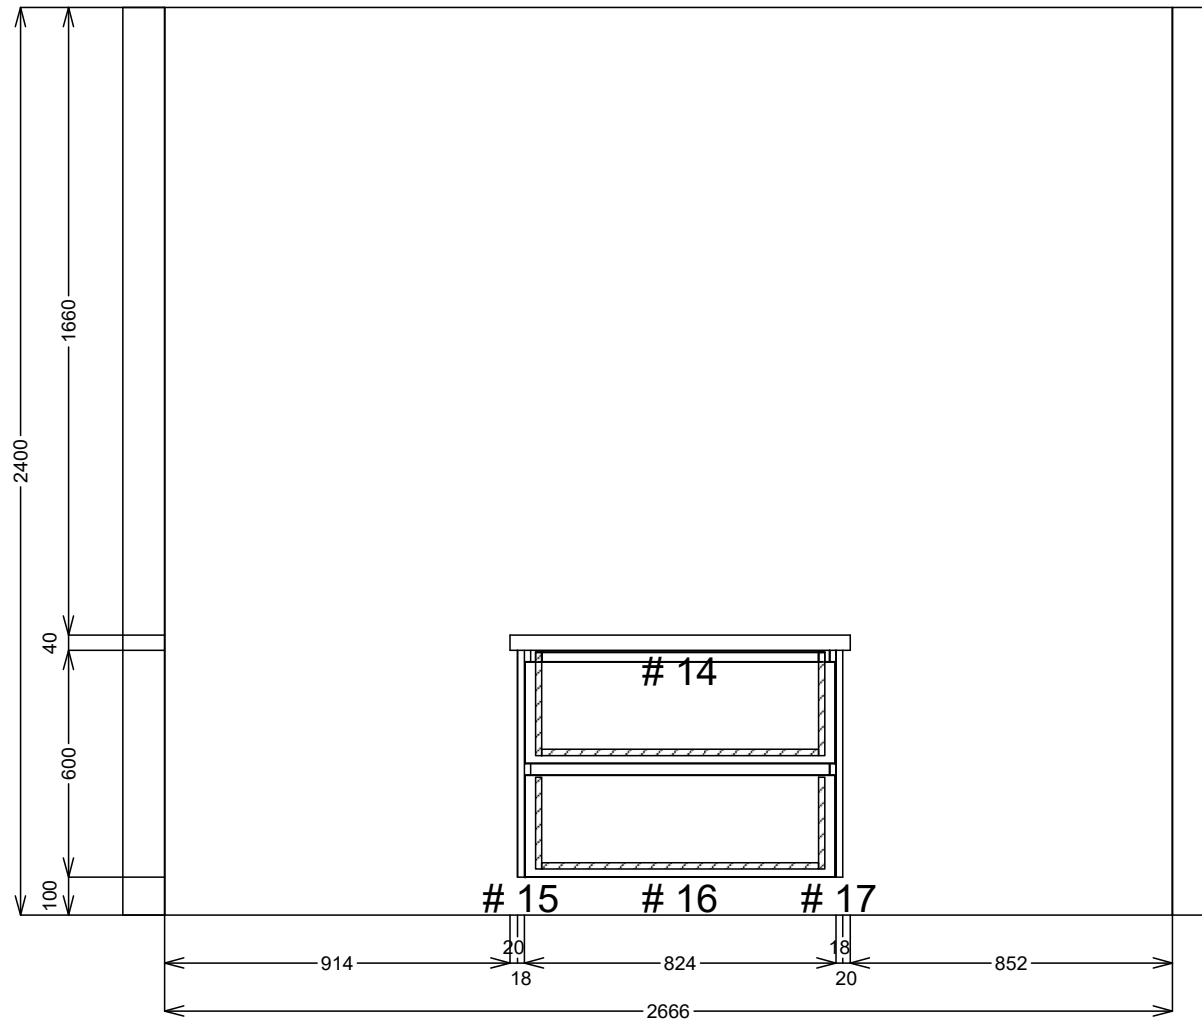

Polytec Lingurian Walnut Woodmatt
Horizontal Grain

SJ Custom Kitchens	Phone: 0432 101 986	Job #: Job	Site Contact:	Date: 18/06/23
	Email: sjcustomkitchens@hotmail.com	Job Name: Default	Site Phone:	Drawn By:
	Web: www.sjcustomkitchens.com	Room #:	Site Address:	Drawing #: 8
		Room Name:	City: Victoria.	Scale: NTS