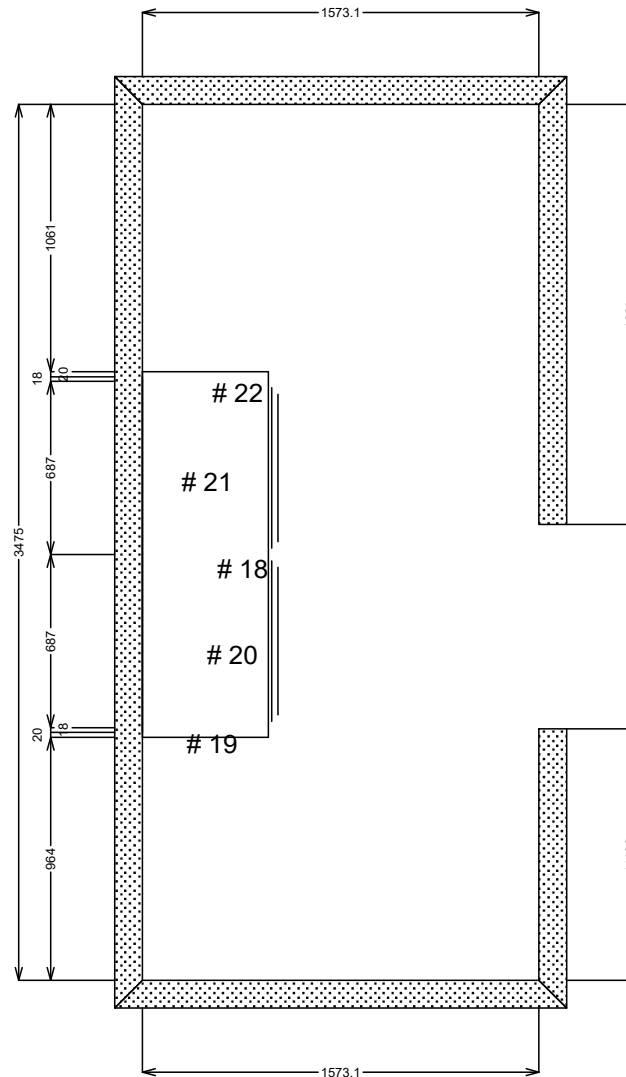

Polytec Lingurian Walnut Woodmatt
Horizontal Grain

Phone: 0432 101 986

Job #: Job

Site Contact:

Date: 18/06/23

SJ Custom Kitchens

Email: sjcustomkitchens@hotmail.com

Job Name: Default

Site Phone:

Drawn By:

Web: www.sjcustomkitchens.com

Room #:

Site Address:

Drawing #: 9

Room Name:

City:

State: Victoria.

Scale: NTS