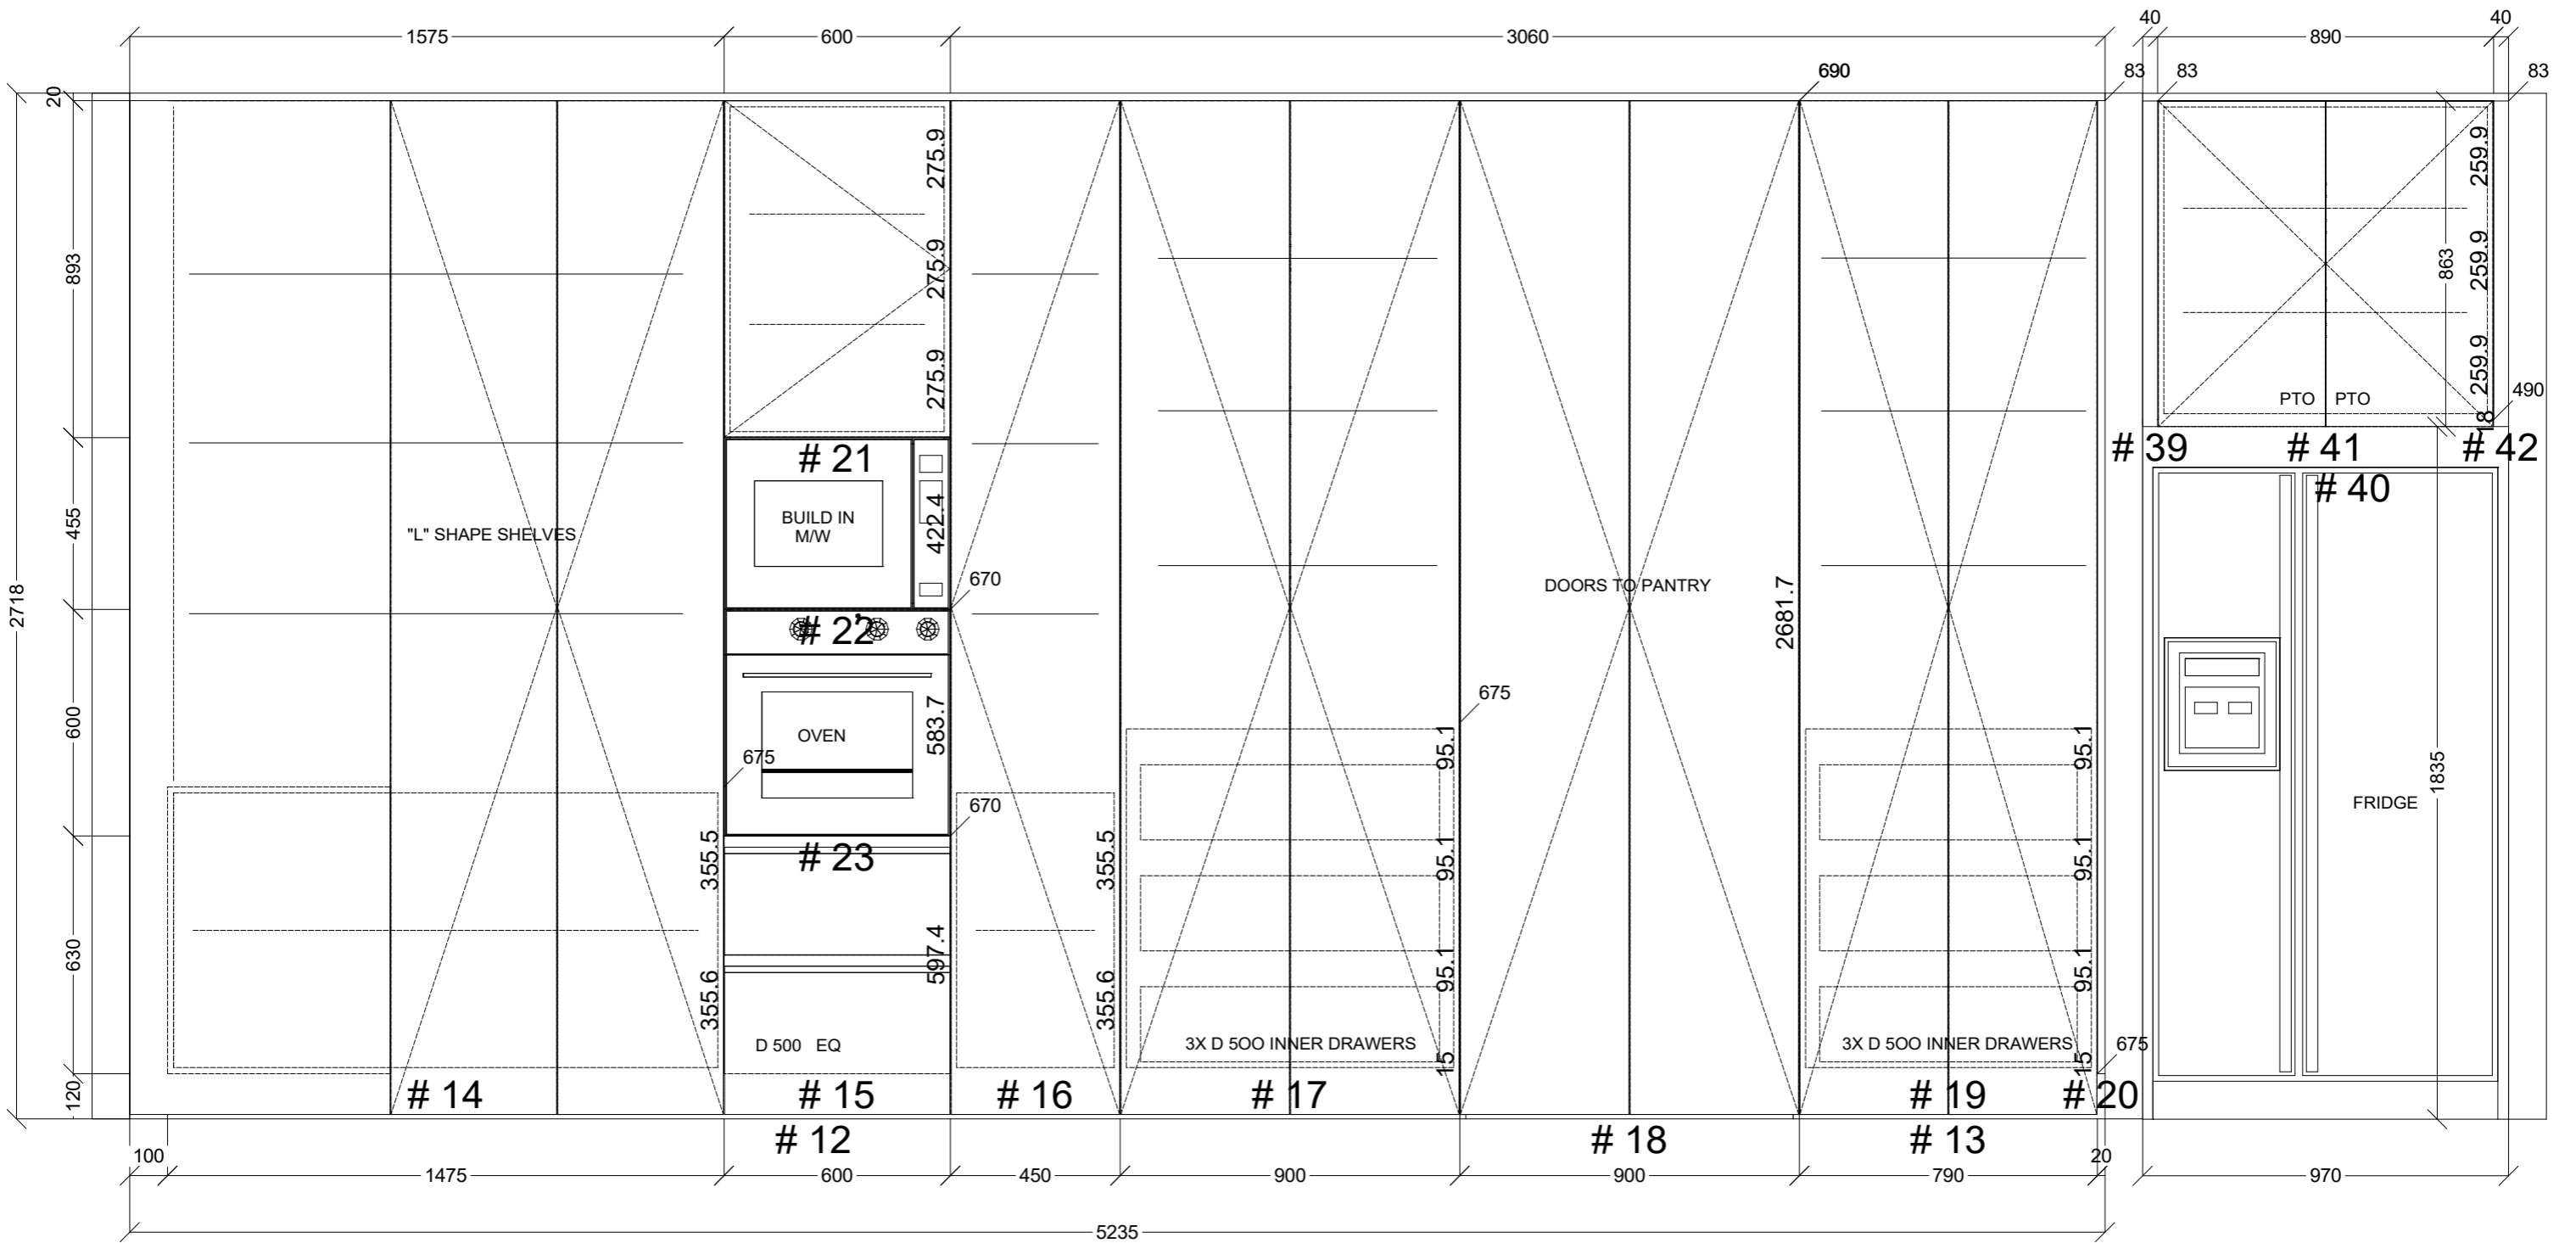

	Client: ANGELA JENKINSON		Door and panels style/colour: 2PAC WHITE TBC		Sheet 1 of 10
	Room: KITCHEN	Benchtop Colour: 60MM AMBASADOR FIRTINA		Drawer slides: BLUM	Carcass: WHITE HMR
	Date: 20/06/23	Address: 1 KELLY TERRACE SANDURST	Handles Item No: 45' FINGER PULL TO BASE, J-PULL TO TALL		Approved by: 

	Client: ANGELA JENKINSON		Door and panels style/colour: 2PAC WHITE TBC		Sheet 2 of 10
	Room: KITCHEN	Benchtop Colour: 60MM AMBASADOR FIRTINA		Drawer slides: BLUM	Carcass: WHITE HMR
	Date: 20/06/23	Address: 1 KELLY TERRACE SANDURST	Handles Item No: 45' FINGER PULL TO BASE, J-PULL TO TALL		Approved by:

	Client: ANGELA JENKINSON		Door and panels style/colour: 2PAC WHITE TBC		Sheet 3 of 10
	Room: KITCHEN	Benchtop Colour: 60MM AMBASADOR FIRTINA		Drawer slides: BLUM	Carcass: WHITE HMR
	Date: 20/06/23	Address: 1 KELLY TERRACE SANDURST	Handles Item No: 45' FINGER PULL TO BASE, J-PULL TO TALL		Approved by:

	Client: ANGELA JENKINSON		Door and panels style/colour: 2PAC WHITE TBC		Sheet 5 of 7
	Room: KITCHEN	Benchtop Colour: 60MM AMBASADOR FIRTINA		Drawer slides: BLUM	Carcass: WHITE HMR
	Date: 20/06/23	Address: 1 KELLY TERRACE SANDURST	Handles Item No: 45' FINGER PULL TO BASE, J-PULL TO TALL		Approved by: 