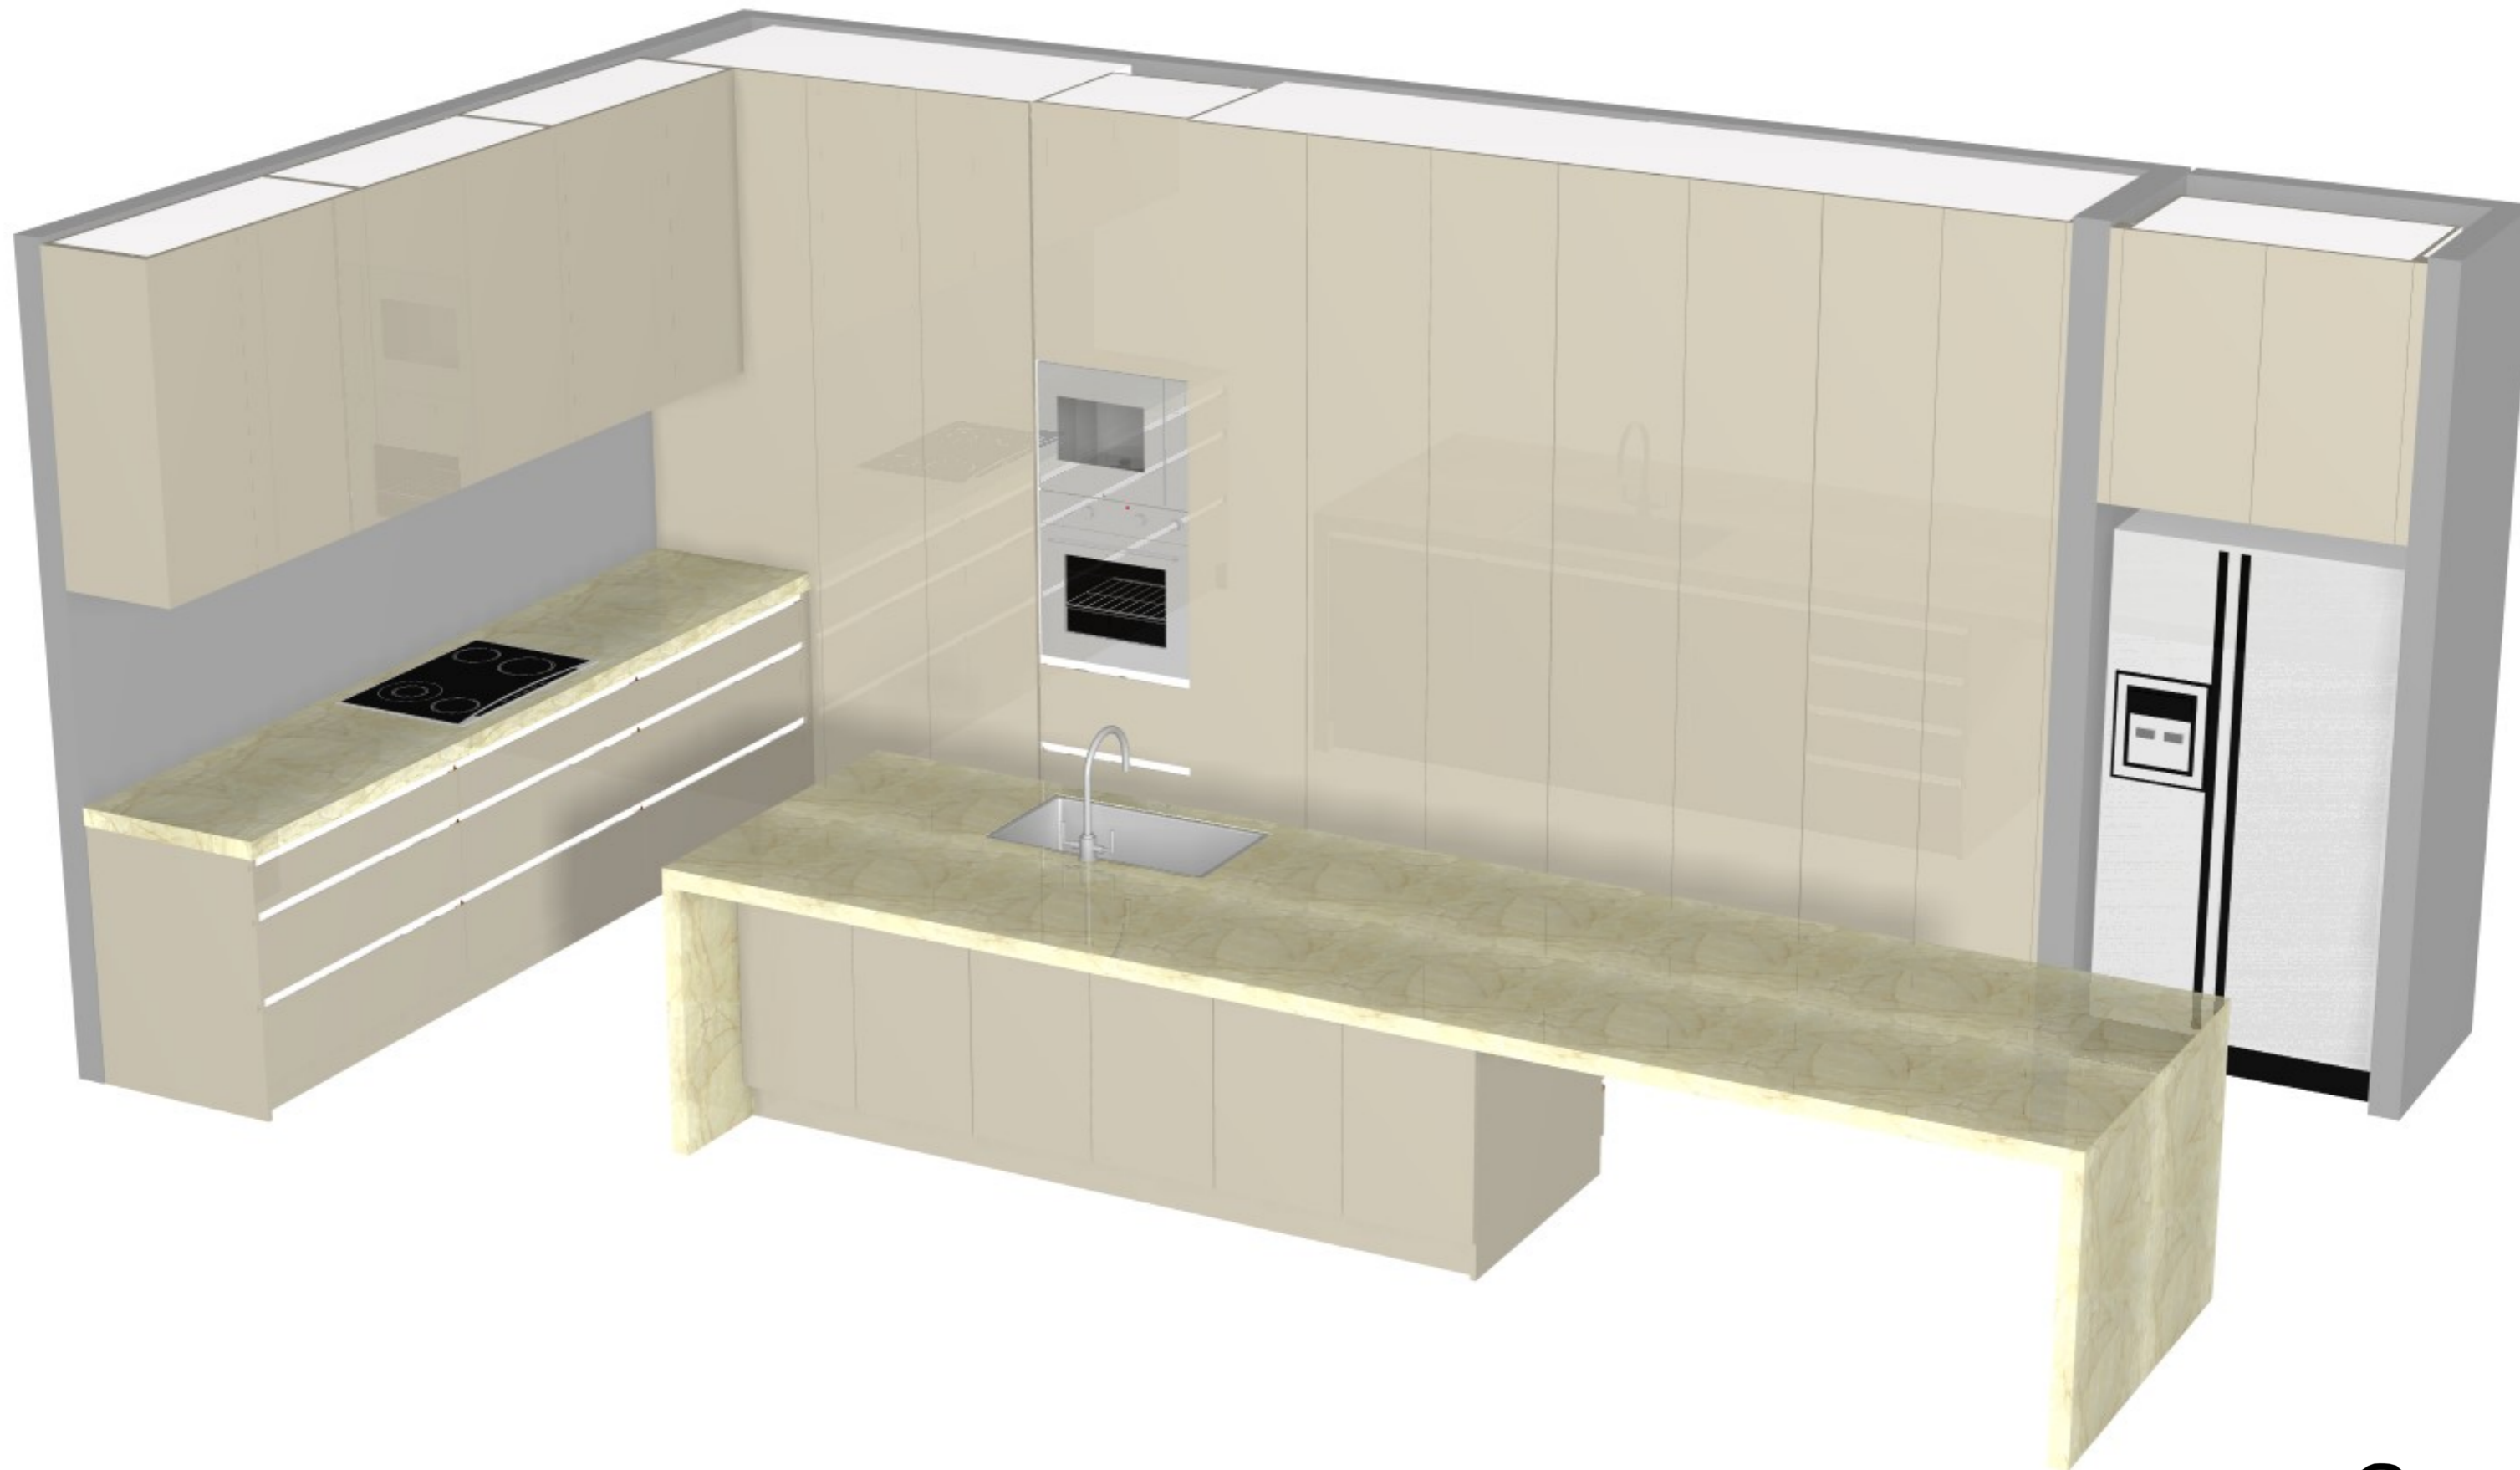

	Client: ANGELA JENKINSON		Door and panels style/colour: 2PAC WHITE TBC		Sheet 3 of 10
	Room: KITCHEN	Benchtop Colour: 60MM AMBASADOR FIRTINA		Drawer slides: BLUM	Carcass: WHITE HMR
	Date: 20/06/23	Address: 1 KELLY TERRACE SANDURST	Handles Item No: 45' FINGER PULL TO BASE, J-PULL TO TALL		Approved by:

ISLAND REAR

ISLAND FRONT

 CONNECT KITCHENS	Client: ANGELA JENKINSON		Door and panels style/colour: 2PAC WHITE TBC		Sheet 4 of 10
	Room: KITCHEN	Benchtop Colour: 60MM AMBASADOR FIRTINA		Drawer slides: BLUM	Carcass: WHITE HMF
	Date: 20/06/23	Address: 1 KELLY TERRACE SANDURST		Handles Item No: 45' FINGER PULL TO BASE, J-PULL TO TALL	Approved by: 

	Client: ANGELA JENKINSON		Door and panels style/colour: 2PAC WHITE TBC		Sheet 5 of 7
	Room: KITCHEN	Benchtop Colour: 60MM AMBASADOR FIRTINA		Drawer slides: BLUM	Carcass: WHITE HMR
	Date: 20/06/23	Address: 1 KELLY TERRACE SANDURST	Handles Item No: 45' FINGER PULL TO BASE, J-PULL TO TALL		Approved by: 

 CONNECT KITCHENS	Client: ANGELA JENKINSON		Door and panels style/colour: 2PAC WHITE TBC		Sheet 5 of 10
	Room: KITCHEN	Benchtop Colour: 60MM AMBADOR FIRTINA		Drawer slides: BLUM	Carcass: WHITE HMR
	Date: 20/06/23	Address: 1 KELLY TERRACE SANDURST	Handles Item No: 45' FINGER PULL TO BASE, J-PULL TO TALL		Approved by: 