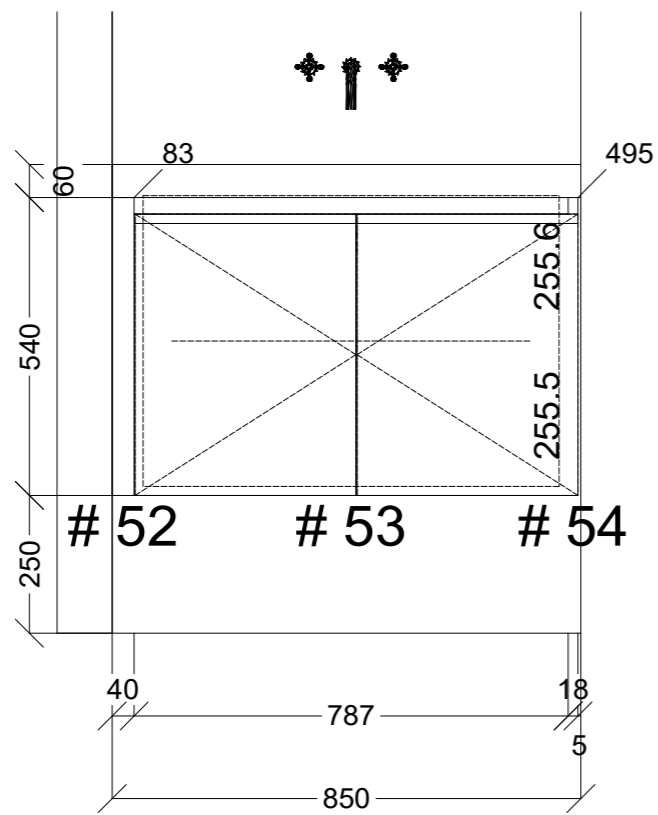

Client: ANGELA JENKINSON		Door and panels style/colour: 2PAC WHITE TBC		Sheet 9 of 10
	Room: BATHROOM	Benchtop Colour: 60MM AMBASADOR FIRTINA		Drawer slides: BLUM	Carcass: WHITE HMR
	Date: 20/06/23	Address: 1 KELLY TERRACE SANDURST	Handles Item No: 45' FINGER PULL TO BASE, J-PULL TO TALL		Approved by: