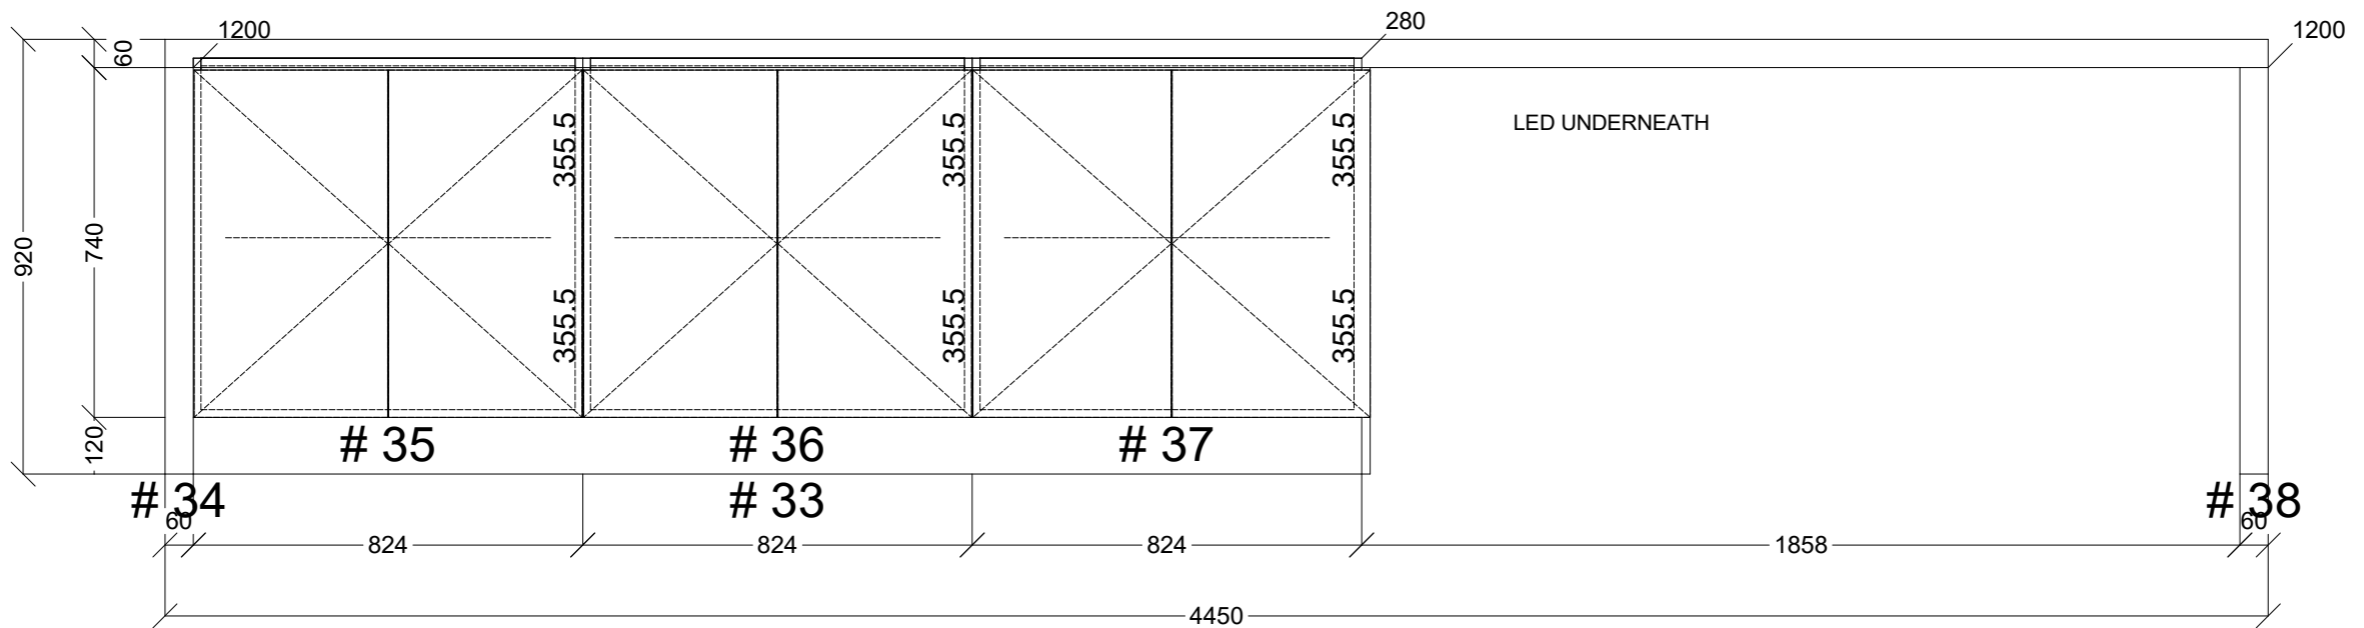

ISLAND FRONT

CONNECT KITCHENS	Client: ANGELA JENKINSON		Door and panels style/colour: 2PAC WHITE TBC		Sheet 4 of 10
	Room: KITCHEN	Benchtop Colour: 60MM AMBASADOR FIRTINA		Drawer slides: BLUM	Carcass: WHITE HMF
	Date: 20/06/23	Address: 1 KELLY TERRACE SANDURST		Handles Item No: 45' FINGER PULL TO BASE, J-PULL TO TALL	Approved by: