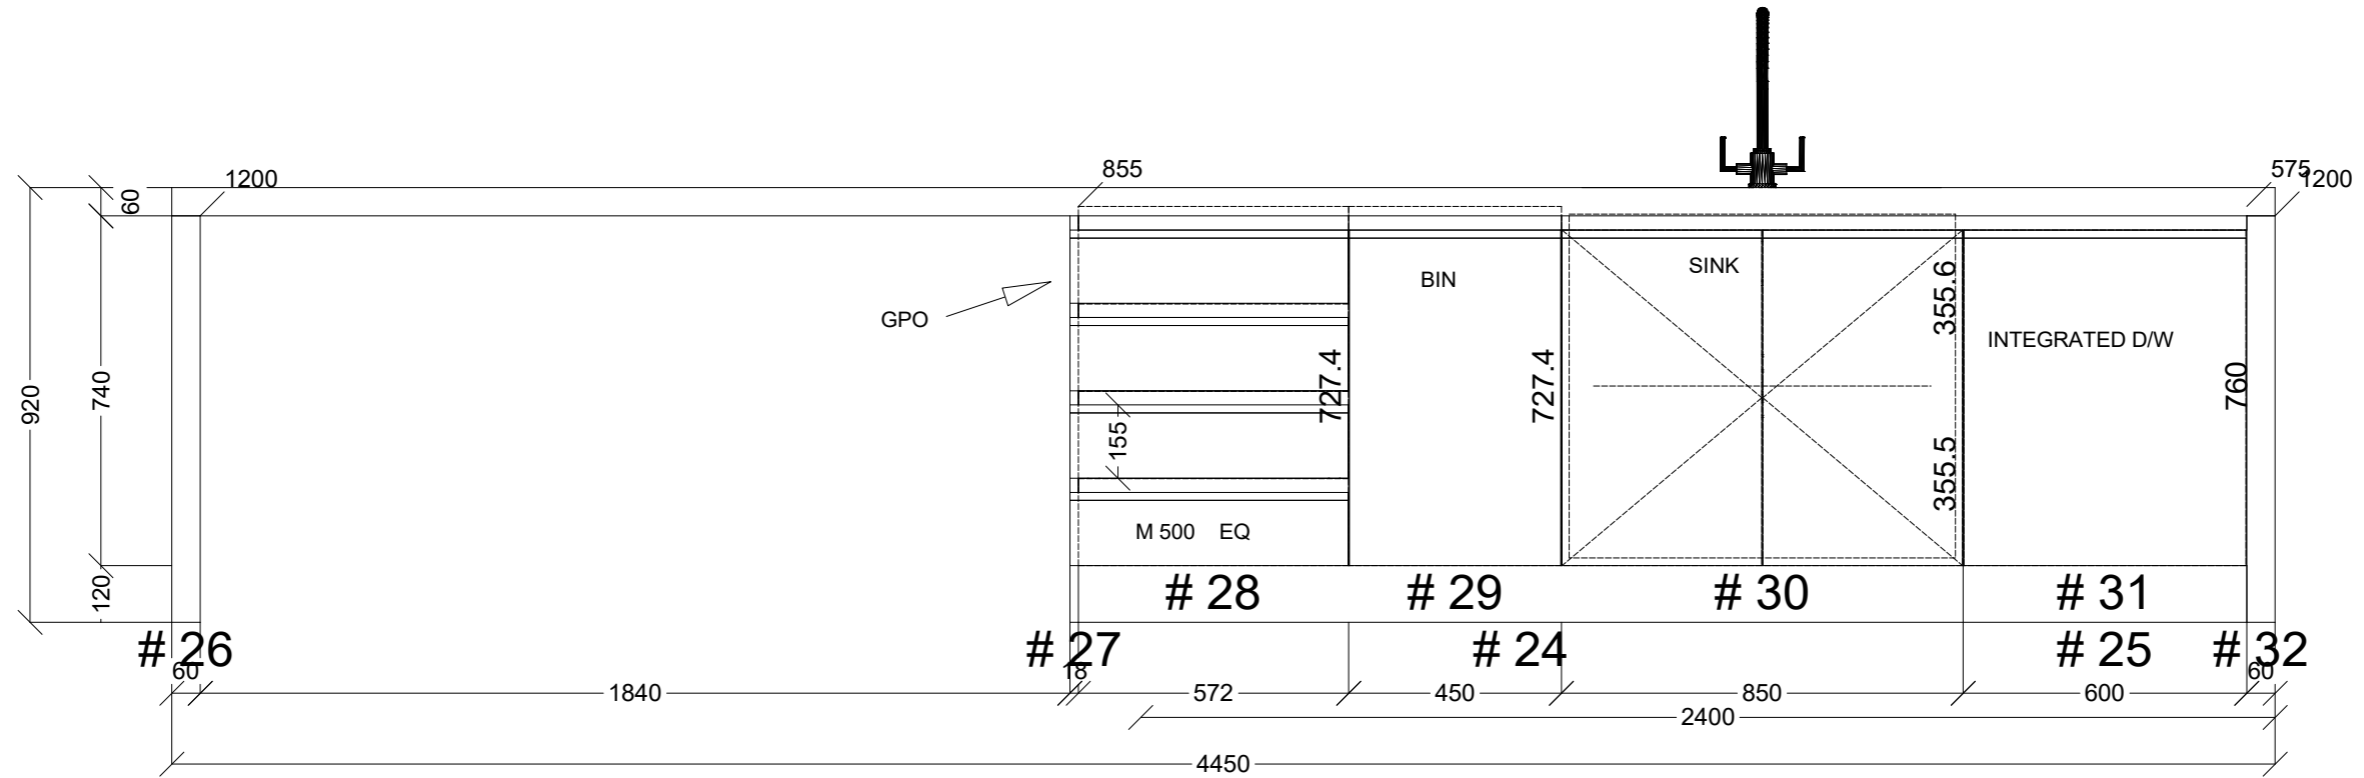

ISLAND REAR