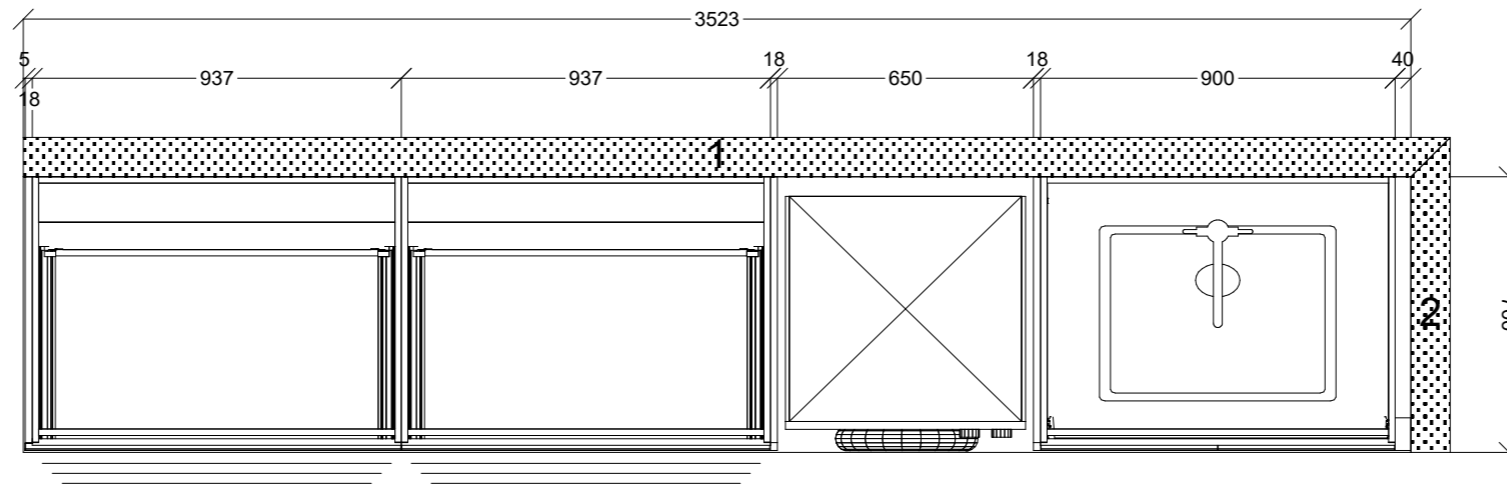

Client: ANGELA JENKINSON	Door and panels style/colour: 2PAC WHITE TBC			Sheet 7 of 10
	Room: PANTRY-LAUNDRY	Benchtop Colour: 60MM AMBASADOR FIRTINA	Drawer slides: BLUM		Carcass: WHITE HMR
	Date: 20/06/23	Address: 1 KELLY TERRACE SANDURST	Handles Item No: 45' FINGER PULL TO BASE, J-PULL TO TALL	Approved by: