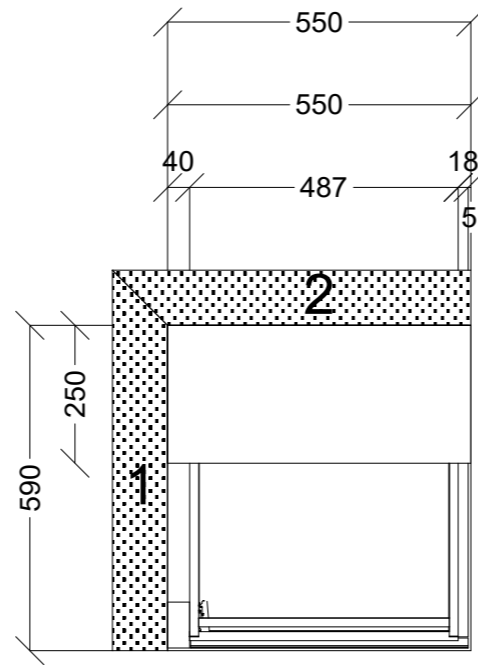

CONNECT KITCHENS	Client: ANGELA JENKINSON		Door and panels style/colour: 2PAC WHITE TBC		Sheet 3 of 10
	Room: LAUNDRY NOOK	Benchtop Colour: 60MM AMBASADOR FIRTINA		Drawer slides: BLUM	Carcass: WHITE HMF
	Date: 20/06/23	Address: 1 KELLY TERRACE SANDURST		Handles Item No: 45' FINGER PULL TO BASE, J-PULL TO TALL	Approved by: