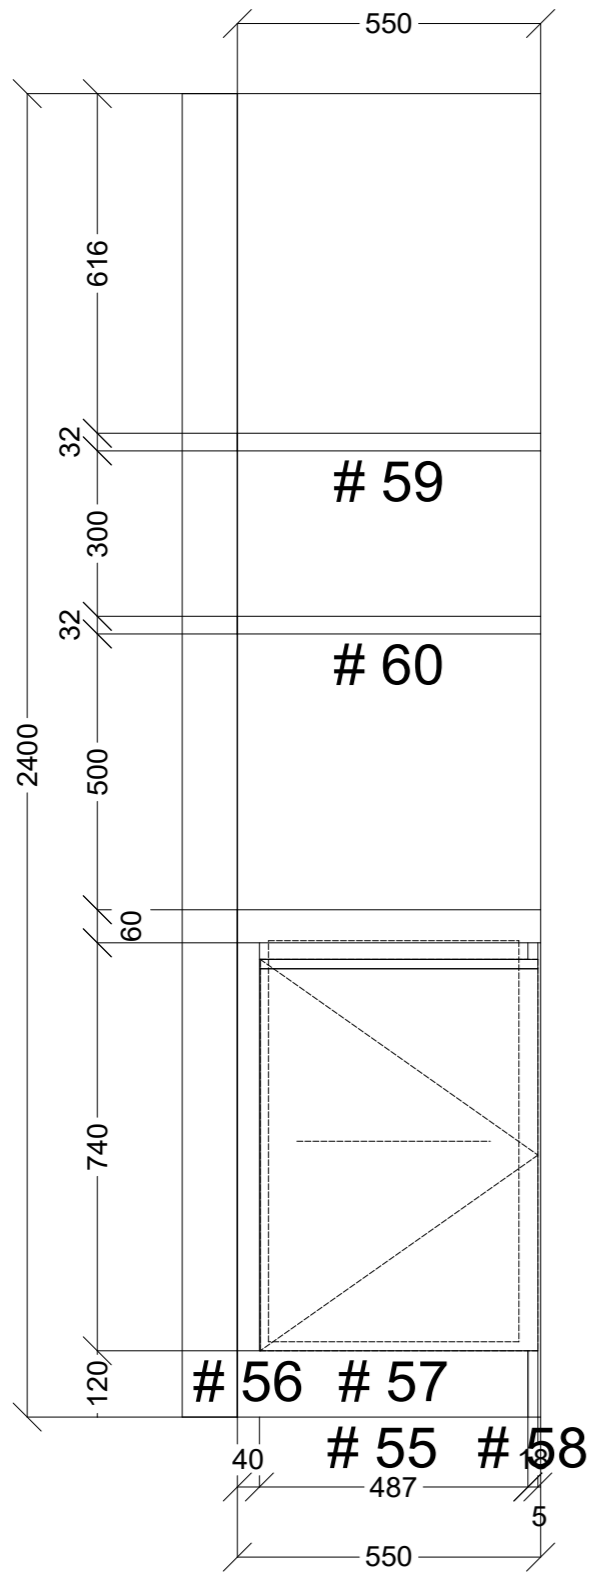

CONNECT KITCHENS	Client: ANGELA JENKINSON		Door and panels style/colour: 2PAC WHITE TBC		Sheet 3 of 10
	Room: LAUNDRY NOOK	Benchtop Colour: 60MM AMBASADOR FIRTINA		Drawer slides: BLUM	Carcass: WHITE HMF
	Date: 20/06/23	Address: 1 KELLY TERRACE SANDURST		Handles Item No: 45' FINGER PULL TO BASE, J-PULL TO TALL	Approved by: