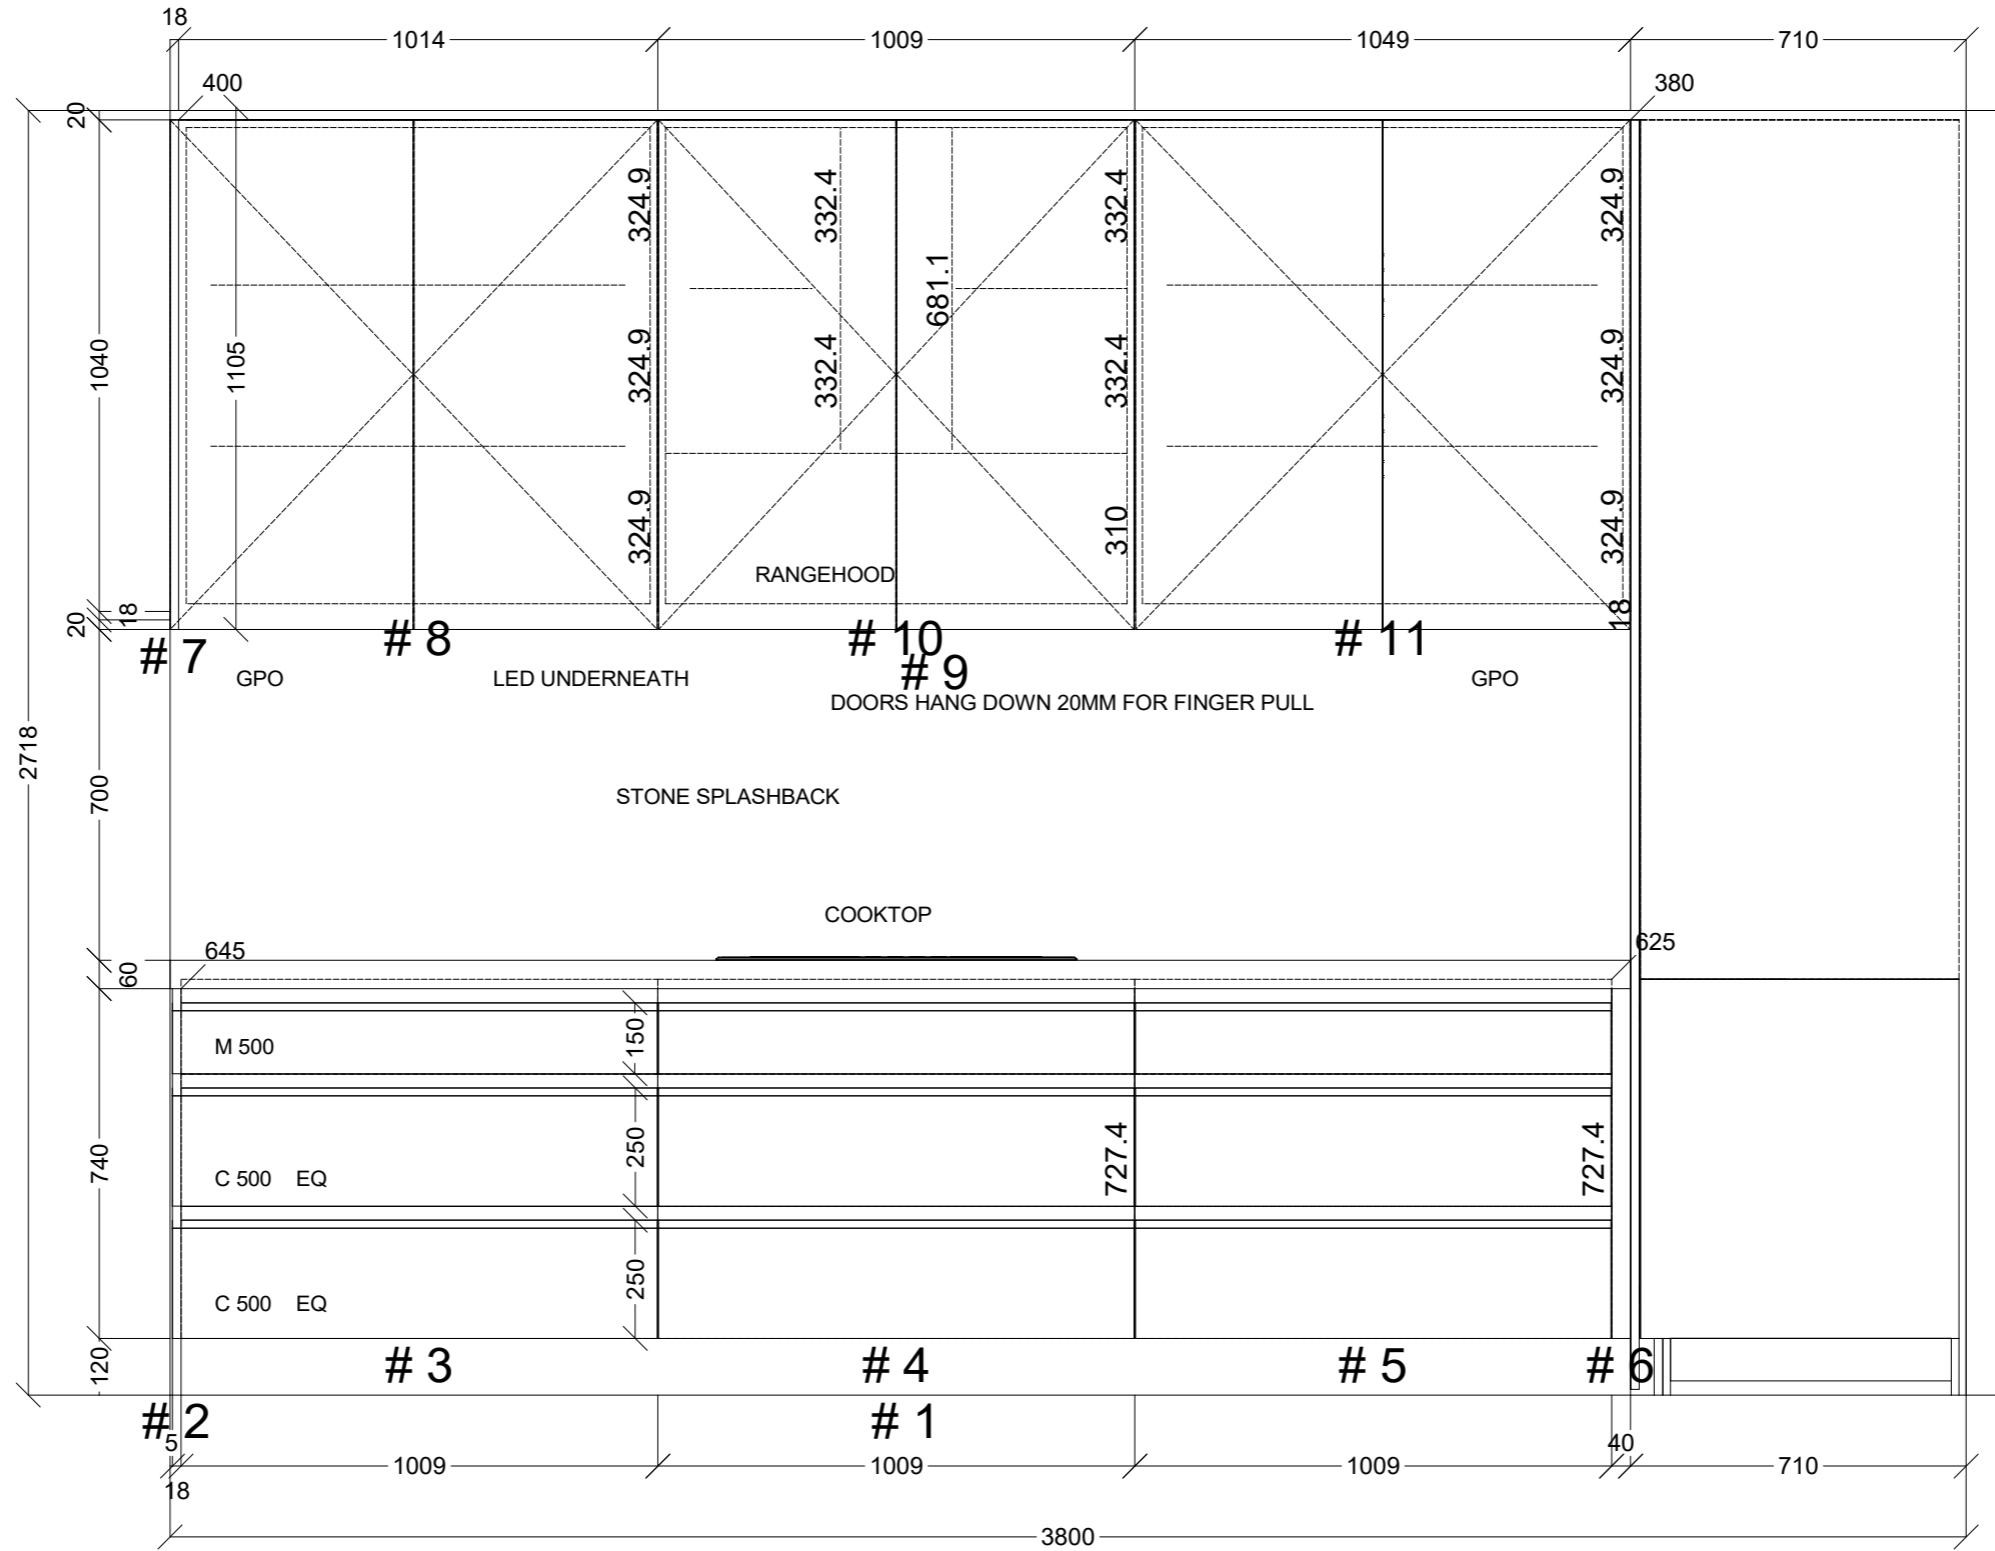

	Client: ANGELA JENKINSON		Door and panels style/colour: 2PAC WHITE TBC		Sheet 1 of 10
	Room: KITCHEN	Benchtop Colour: 60MM AMBASADOR FIRTINA		Drawer slides: BLUM	Carcass: WHITE HMR
	Date: 20/06/23	Address: 1 KELLY TERRACE SANDURST	Handles Item No: 45' FINGER PULL TO BASE, J-PULL TO TALL		Approved by: 

	Client: ANGELA JENKINSON		Door and panels style/colour: 2PAC WHITE TBC		Sheet 2 of 10
	Room: KITCHEN	Benchtop Colour: 60MM AMBASADOR FIRTINA		Drawer slides: BLUM	Carcass: WHITE HMR
	Date: 20/06/23	Address: 1 KELLY TERRACE SANDURST	Handles Item No: 45' FINGER PULL TO BASE, J-PULL TO TALL		Approved by:

	Client: ANGELA JENKINSON		Door and panels style/colour: 2PAC WHITE TBC		Sheet 3 of 10
	Room: KITCHEN	Benchtop Colour: 60MM AMBASADOR FIRTINA		Drawer slides: BLUM	Carcass: WHITE HMR
	Date: 20/06/23	Address: 1 KELLY TERRACE SANDURST	Handles Item No: 45' FINGER PULL TO BASE, J-PULL TO TALL		Approved by: