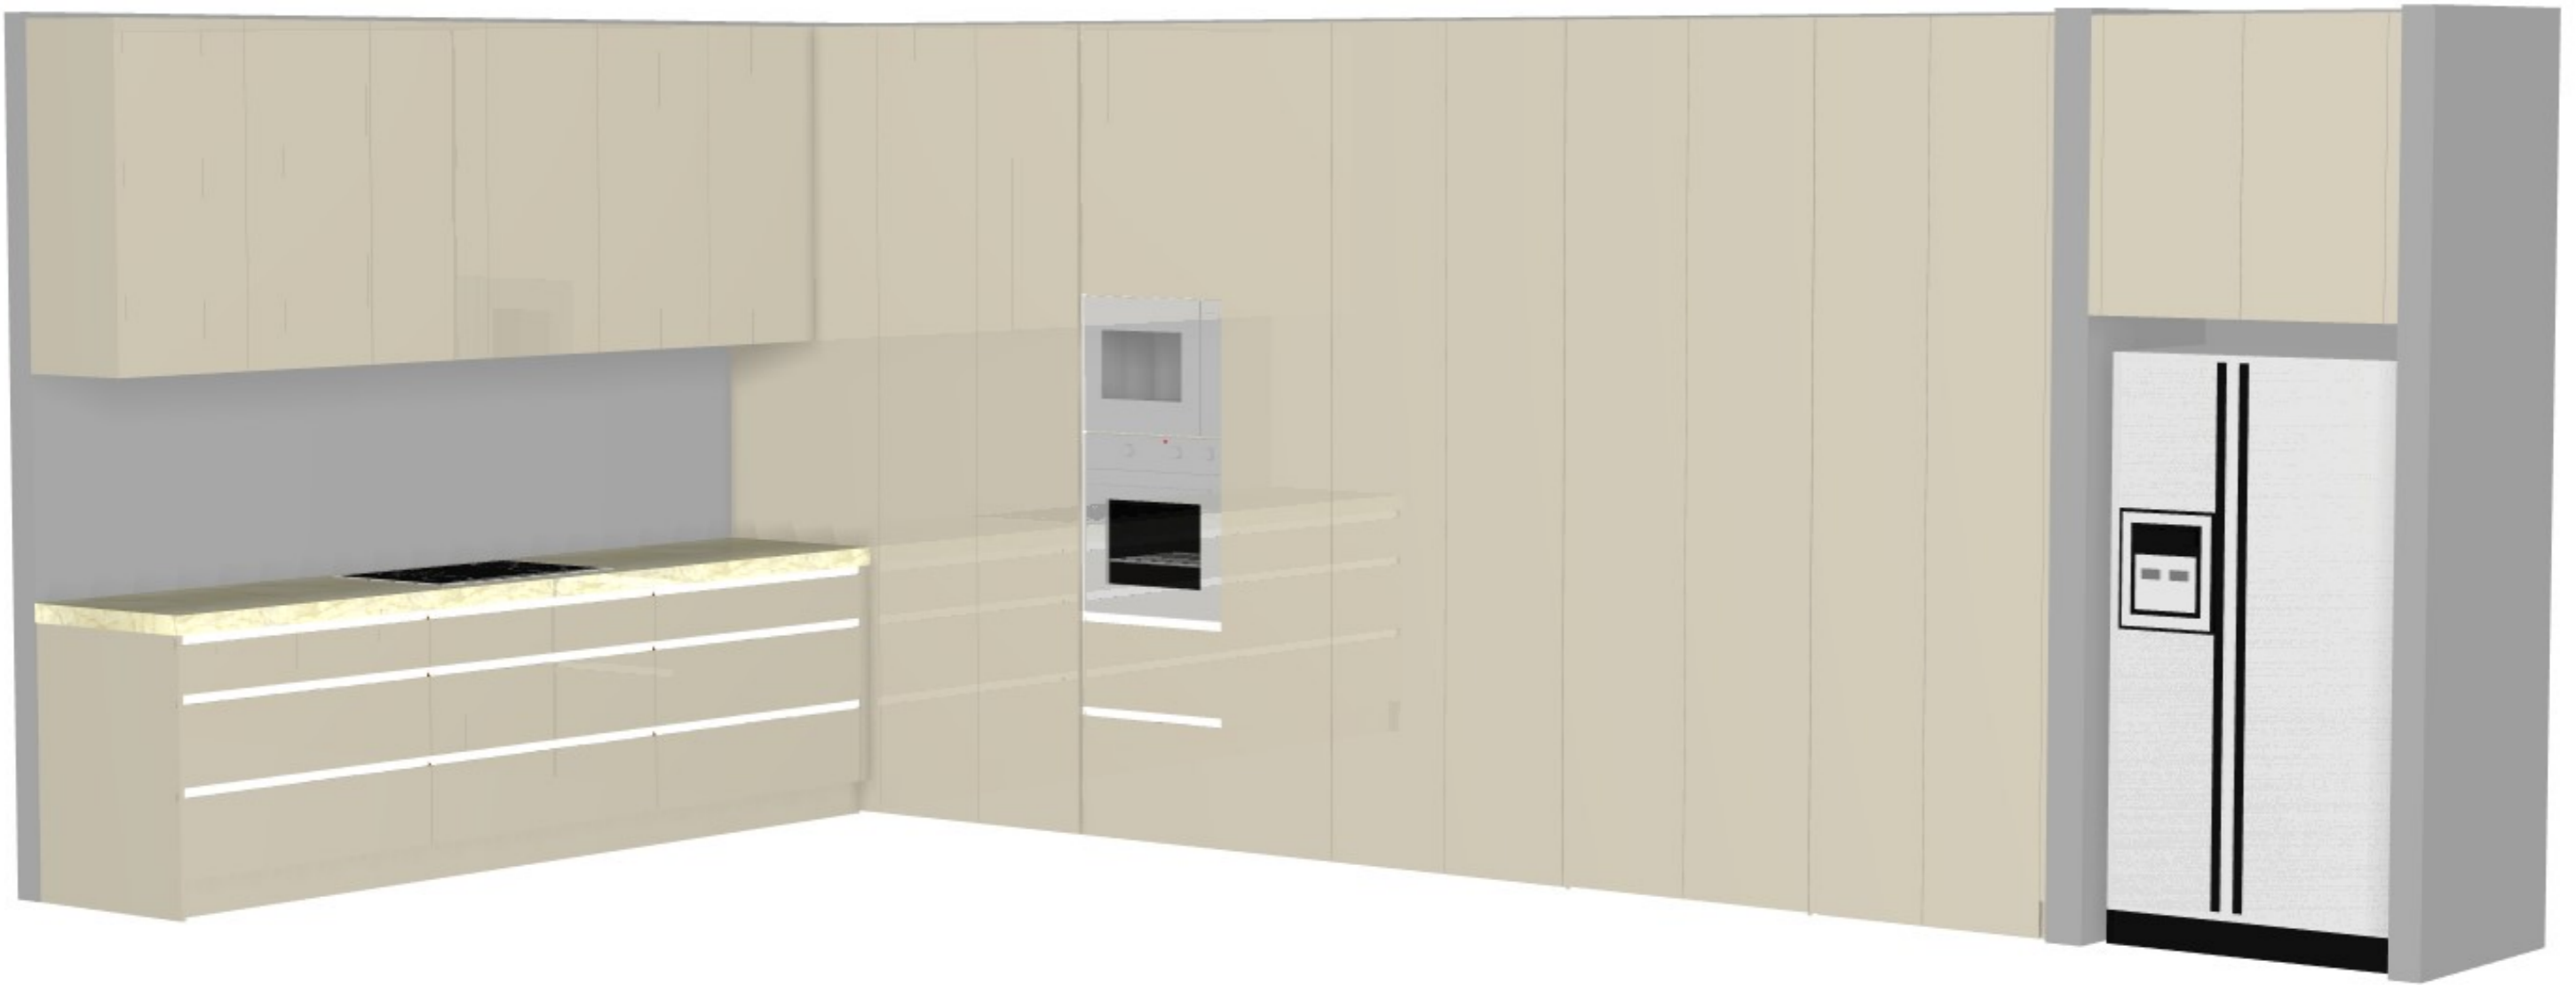

	Client: ANGELA JENKINSON		Door and panels style/colour: 2PAC WHITE TBC		Sheet 1 of 10
	Room: KITCHEN	Benchtop Colour: 60MM AMBASADOR FIRTINA		Drawer slides: BLUM	Carcass: WHITE HMR
	Date: 20/06/23	Address: 1 KELLY TERRACE SANDURST	Handles Item No: 45' FINGER PULL TO BASE, J-PULL TO TALL		Approved by: 

	Client: ANGELA JENKINSON		Door and panels style/colour: 2PAC WHITE TBC		Sheet 2 of 10
	Room: KITCHEN	Benchtop Colour: 60MM AMBASADOR FIRTINA		Drawer slides: BLUM	Carcass: WHITE HMR
	Date: 20/06/23	Address: 1 KELLY TERRACE SANDURST	Handles Item No: 45' FINGER PULL TO BASE, J-PULL TO TALL		Approved by:

	Client: ANGELA JENKINSON		Door and panels style/colour: 2PAC WHITE TBC		Sheet 3 of 10
	Room: KITCHEN	Benchtop Colour: 60MM AMBASADOR FIRTINA		Drawer slides: BLUM	Carcass: WHITE HMR
	Date: 20/06/23	Address: 1 KELLY TERRACE SANDURST	Handles Item No: 45' FINGER PULL TO BASE, J-PULL TO TALL		Approved by:

ISLAND REAR

ISLAND FRONT

 CONNECT KITCHENS	Client: ANGELA JENKINSON		Door and panels style/colour: 2PAC WHITE TBC		Sheet 4 of 10
	Room: KITCHEN	Benchtop Colour: 60MM AMBASADOR FIRTINA		Drawer slides: BLUM	Carcass: WHITE HMF
	Date: 20/06/23	Address: 1 KELLY TERRACE SANDURST		Handles Item No: 45' FINGER PULL TO BASE, J-PULL TO TALL	Approved by: 