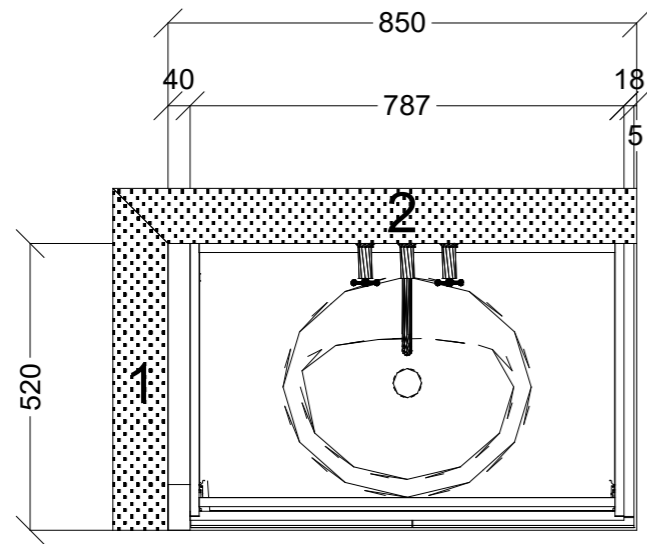

Client: ANGELA JENKINSON		Door and panels style/colour: 2PAC WHITE TBC		Sheet 9 of 10
	Room: BATHROOM	Benchtop Colour: 60MM AMBASADOR FIRTINA		Drawer slides: BLUM	Carcass: WHITE HMR
	Date: 20/06/23	Address: 1 KELLY TERRACE SANDURST	Handles Item No: 45' FINGER PULL TO BASE, J-PULL TO TALL		Approved by: