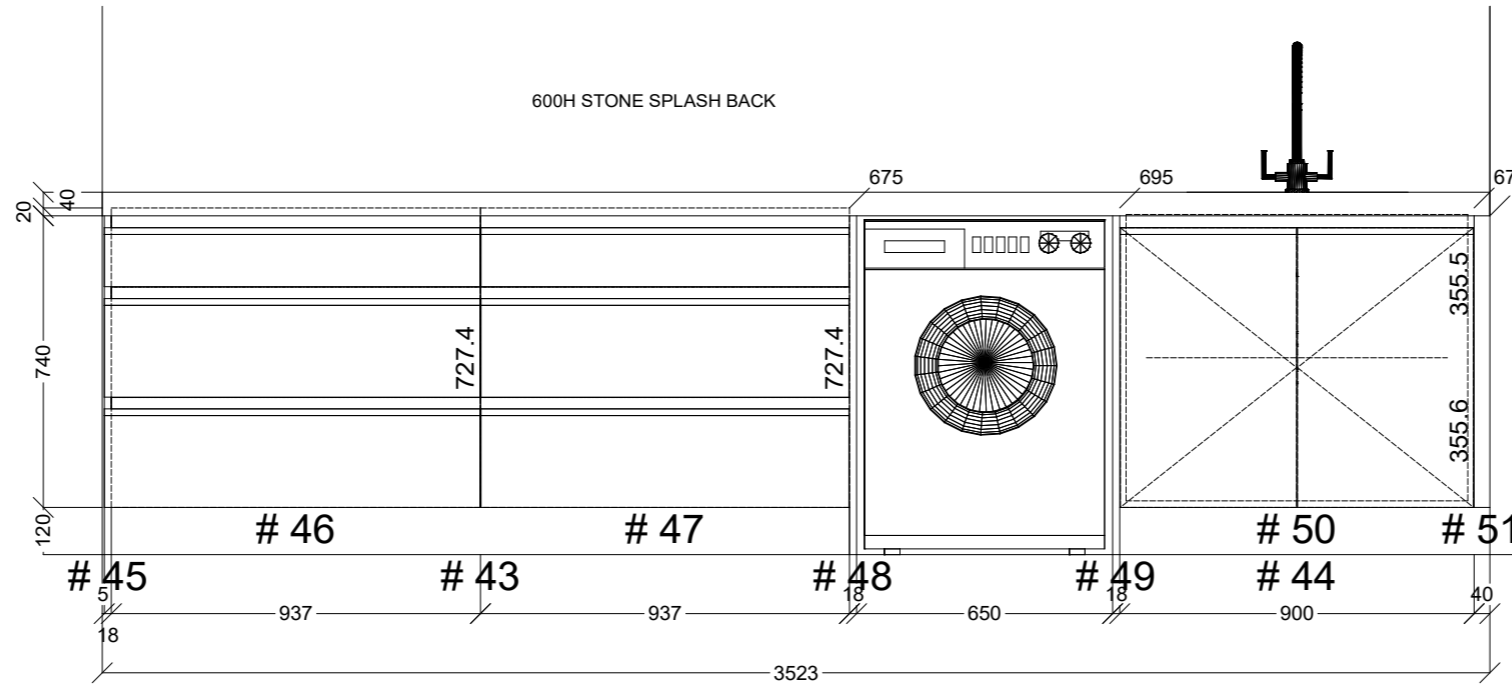

ISLAND REAR

ISLAND FRONT

 CONNECT KITCHENS	Client: ANGELA JENKINSON		Door and panels style/colour: 2PAC WHITE TBC		Sheet 4 of 10
	Room: KITCHEN	Benchtop Colour: 60MM AMBASADOR FIRTINA		Drawer slides: BLUM	Carcass: WHITE HMF
	Date: 20/06/23	Address: 1 KELLY TERRACE SANDURST		Handles Item No: 45' FINGER PULL TO BASE, J-PULL TO TALL	Approved by: 

	Client: ANGELA JENKINSON		Door and panels style/colour: 2PAC WHITE TBC		Sheet 5 of 7
	Room: KITCHEN	Benchtop Colour: 60MM AMBASADOR FIRTINA		Drawer slides: BLUM	Carcass: WHITE HMR
	Date: 20/06/23	Address: 1 KELLY TERRACE SANDURST	Handles Item No: 45' FINGER PULL TO BASE, J-PULL TO TALL		Approved by: 

 CONNECT KITCHENS	Client: ANGELA JENKINSON		Door and panels style/colour: 2PAC WHITE TBC		Sheet 5 of 10
	Room: KITCHEN	Benchtop Colour: 60MM AMBADOR FIRTINA		Drawer slides: BLUM	Carcass: WHITE HMR
	Date: 20/06/23	Address: 1 KELLY TERRACE SANDURST	Handles Item No: 45' FINGER PULL TO BASE, J-PULL TO TALL		Approved by: 