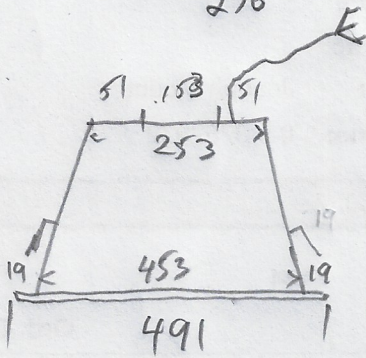

Edwaal

wed 21.6.23

Rangehood

Side View

350 ✓

316
under panel

Rangehood front view