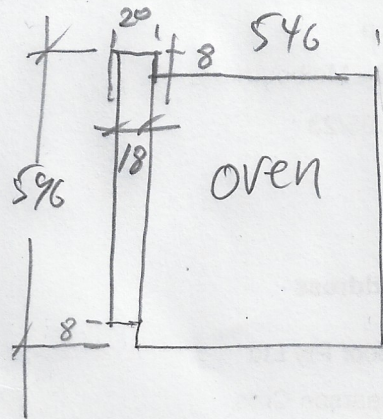

Edwaal

wed 21.6.23

Rangehood

Side View

350 ✓

316
under panel

Rangehood front view