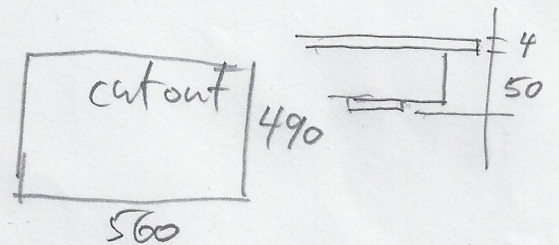

Edwaal

wed 21.6.23

Rangehood

Side View

350 ✓

316
under panel

Rangehood front view