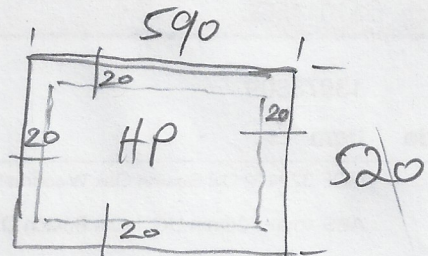

Edwaal

wed 21.6.23

Rangehood

Side View

350 ✓

316
under panel

Rangehood front view