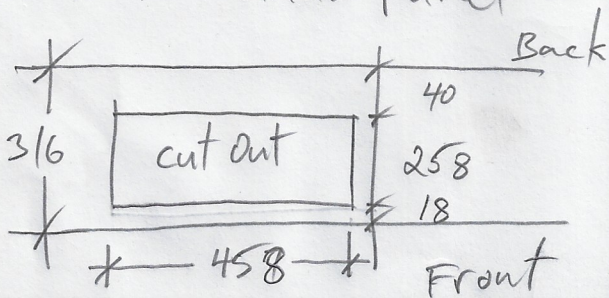

Edwaal

wed 21.6.23

Rangehood

Side View

350 ✓

316
under panel

Rangehood front view