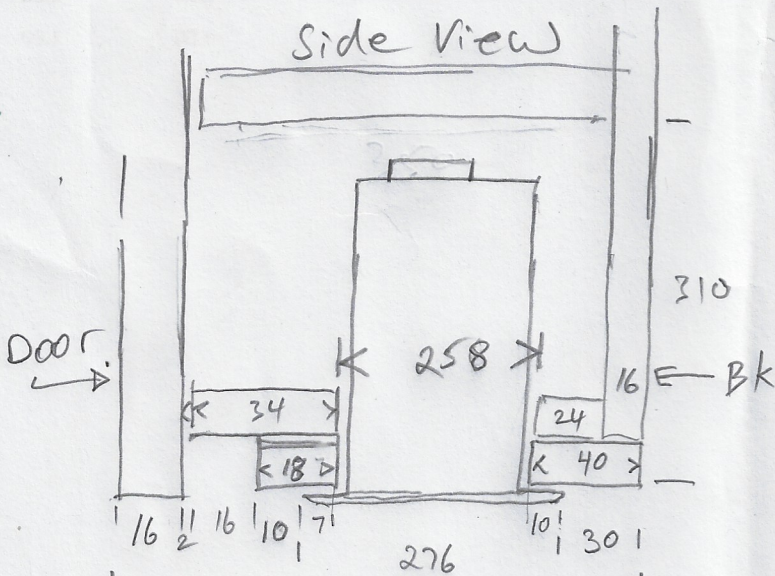

Edwaal

wed 21.6.23

Rangehood

Side View

350 ✓

316
under panel

Rangehood front view