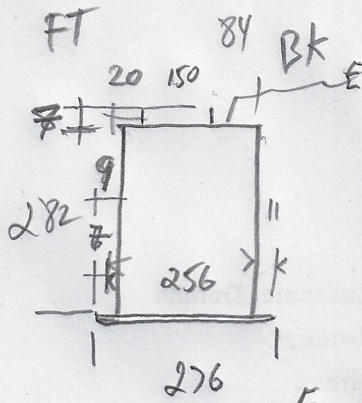

Edwaal

wed 21.6.23

Rangehood

Side View

350 ✓

316
under panel

Rangehood front view