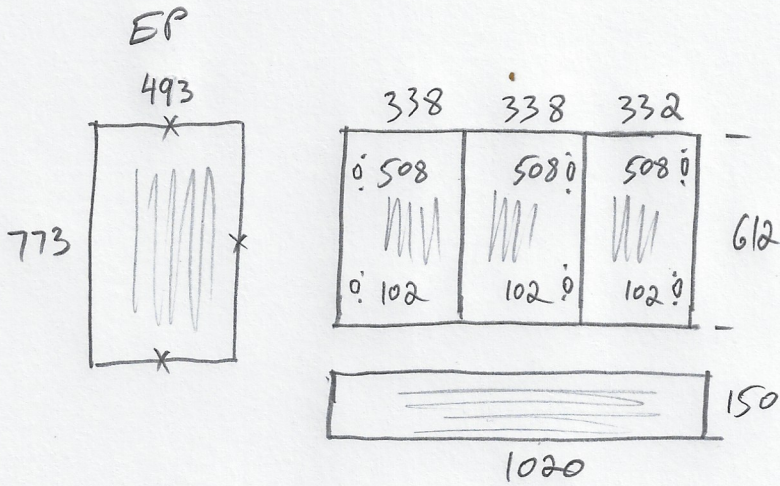

Fri 23.6.23

Sam Vanity.

Blum Pattern.

Polytec Taupe matt

2/ 16 x 24 x 12

2 x 20m edging 21 x 1