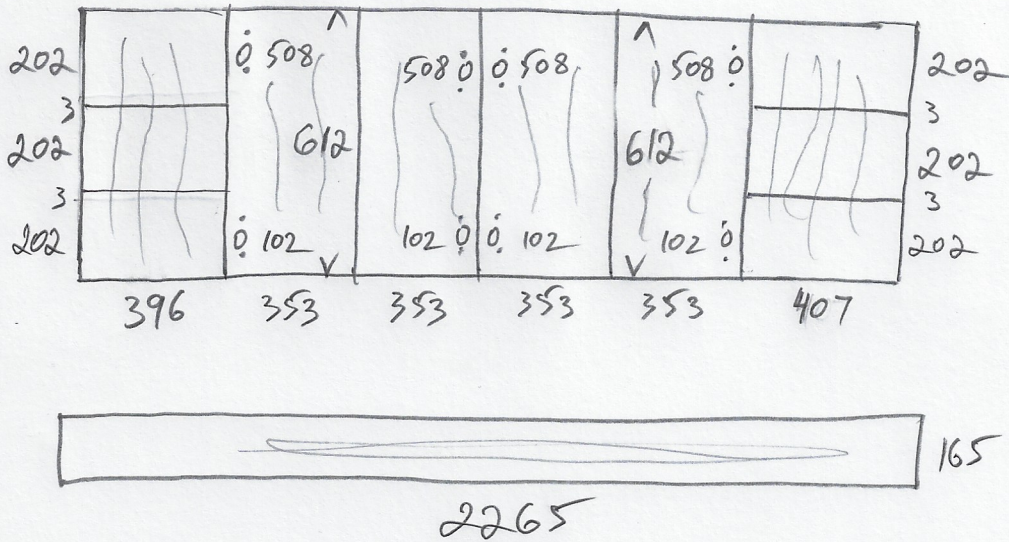

Fri 23.6.23

Sam Vanity.

Blum Pattern.

Polytec Taupe matt

2/ 16 x 24 x 12

2 x 20m edging 21 x 1