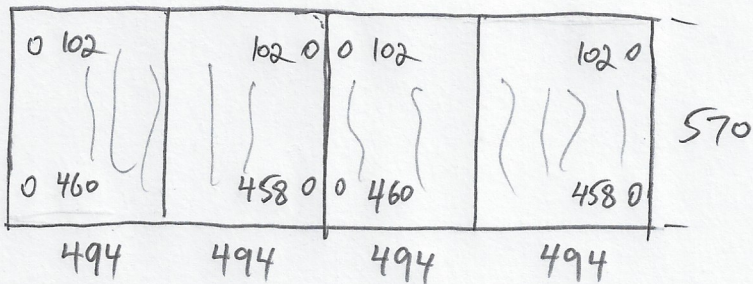

Fri 23.6.23

Sam Vanity.

Blum Pattern.

Polytec Taupe matt

2/ 16 x 24 x 12

2 x 20m edging 21 x 1