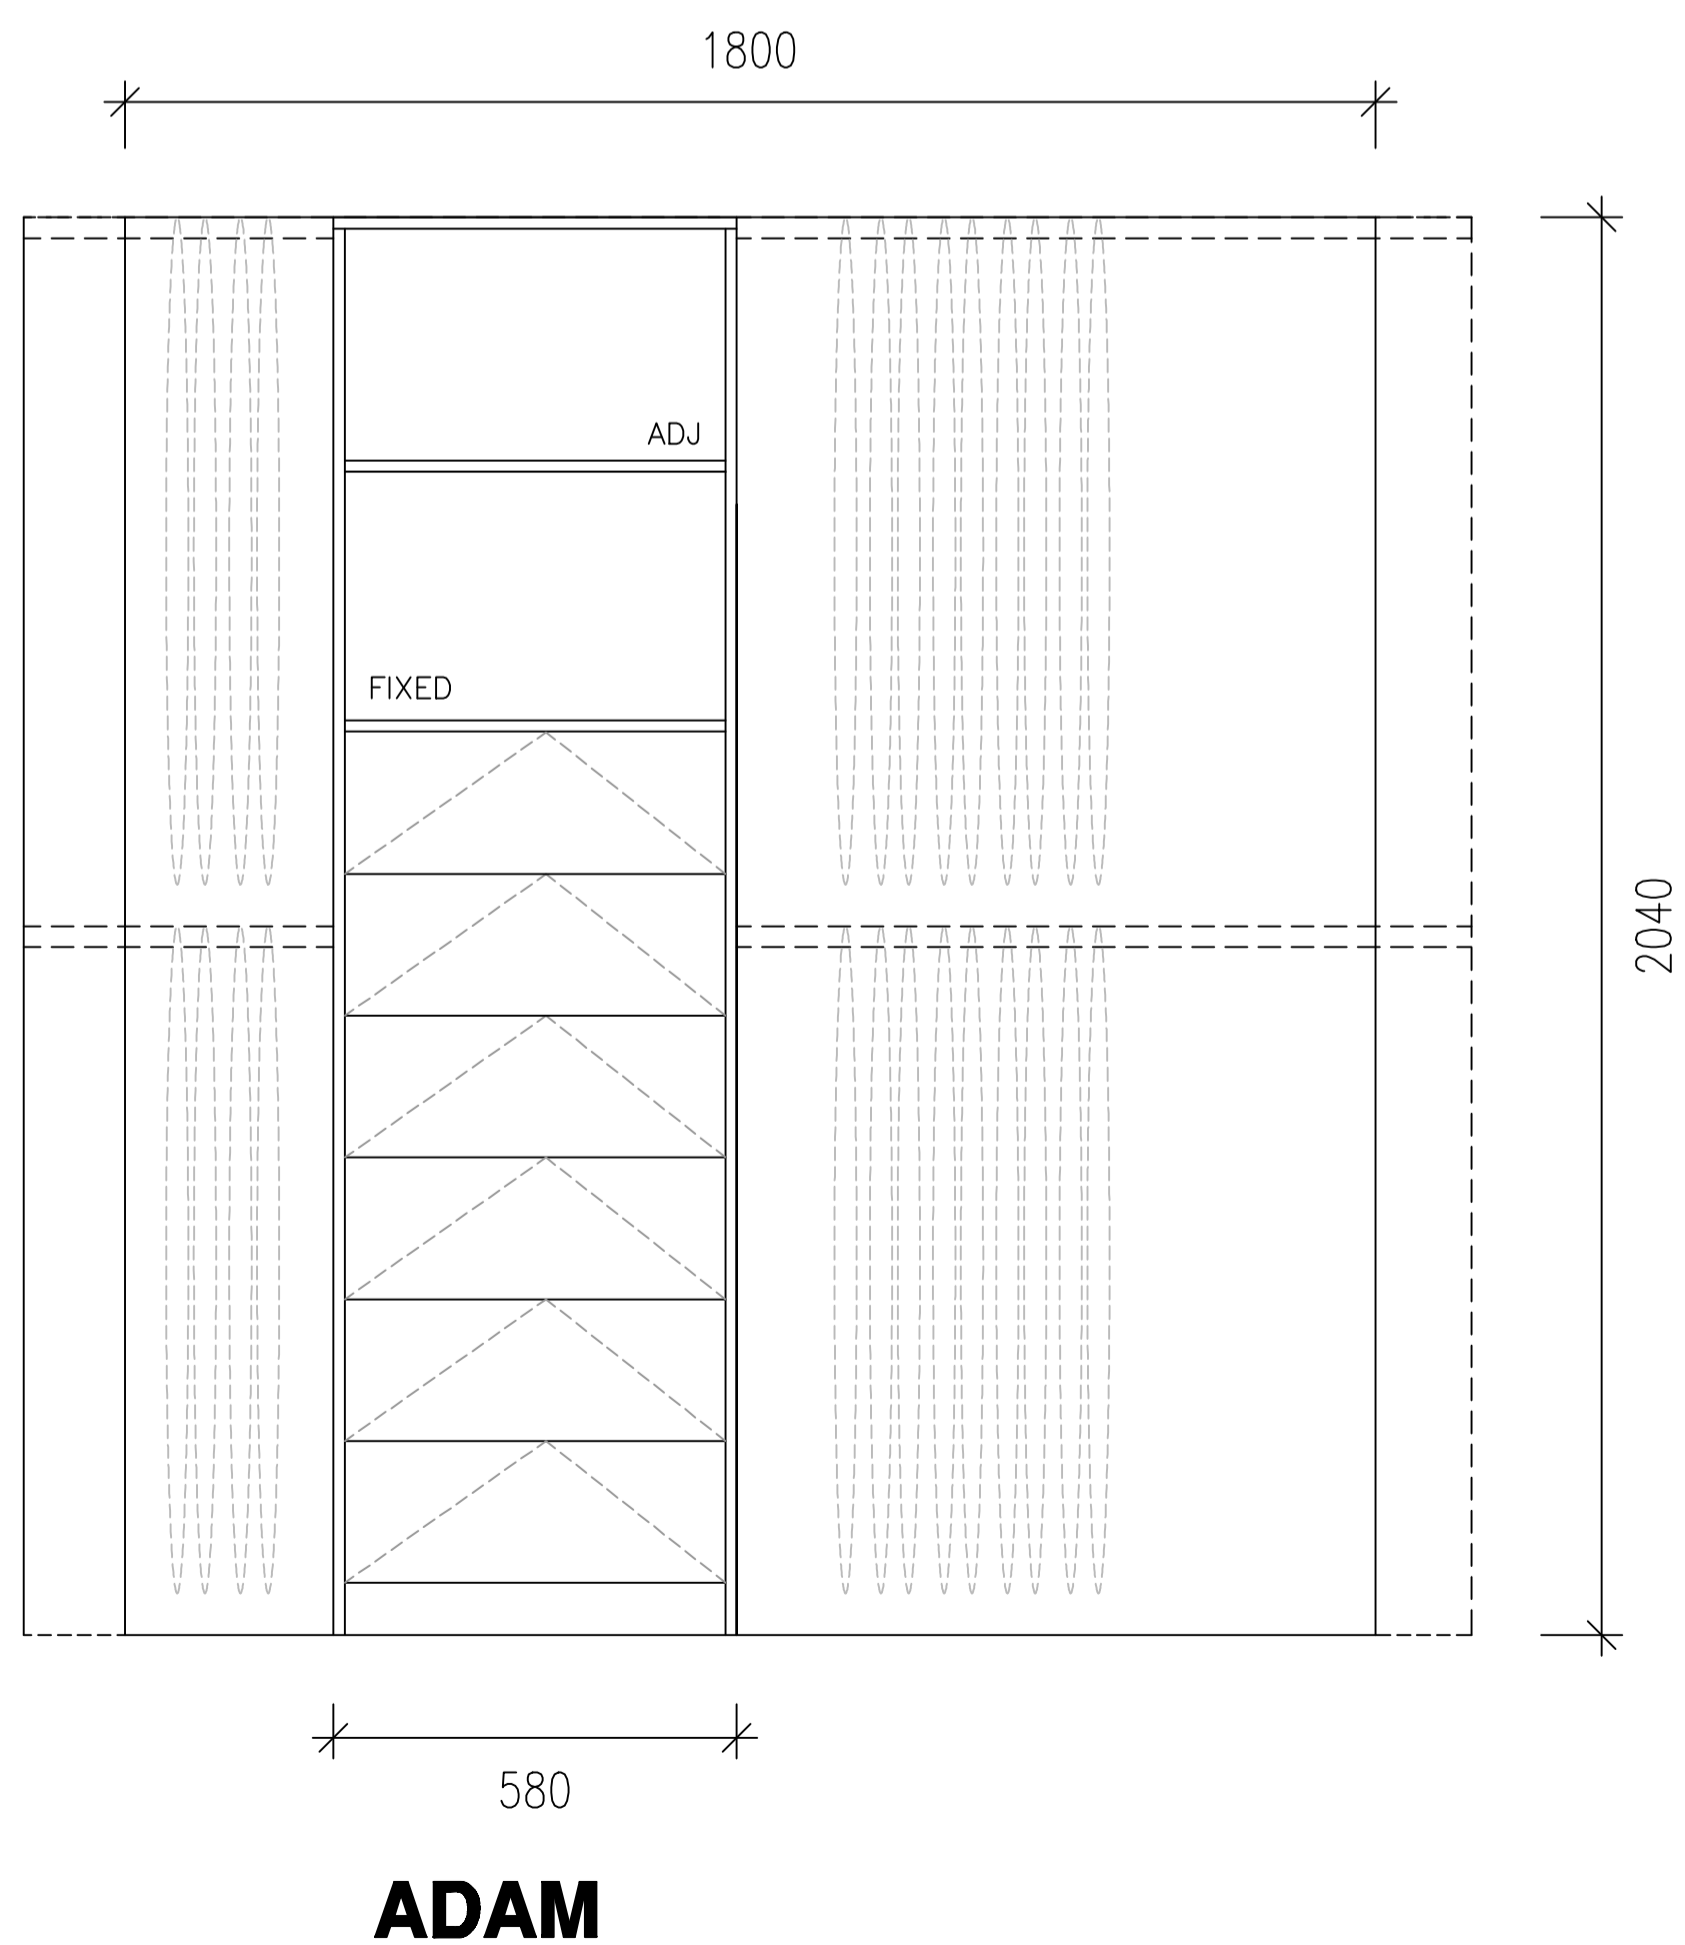

FINISHES

M1 16mm WHITE MELAMINE TEXTURED FINISH.

JO'S MAKEOVERS

PROJECT: 4 WALLER CRT CHELTENHAM

Drawing Title : BEDROOM ROBES

Date: 26/09/2023

Drawing No. A1

Revision : Rev B

Drawn : AC

NAME _____

SIGNED _____

DATED / /