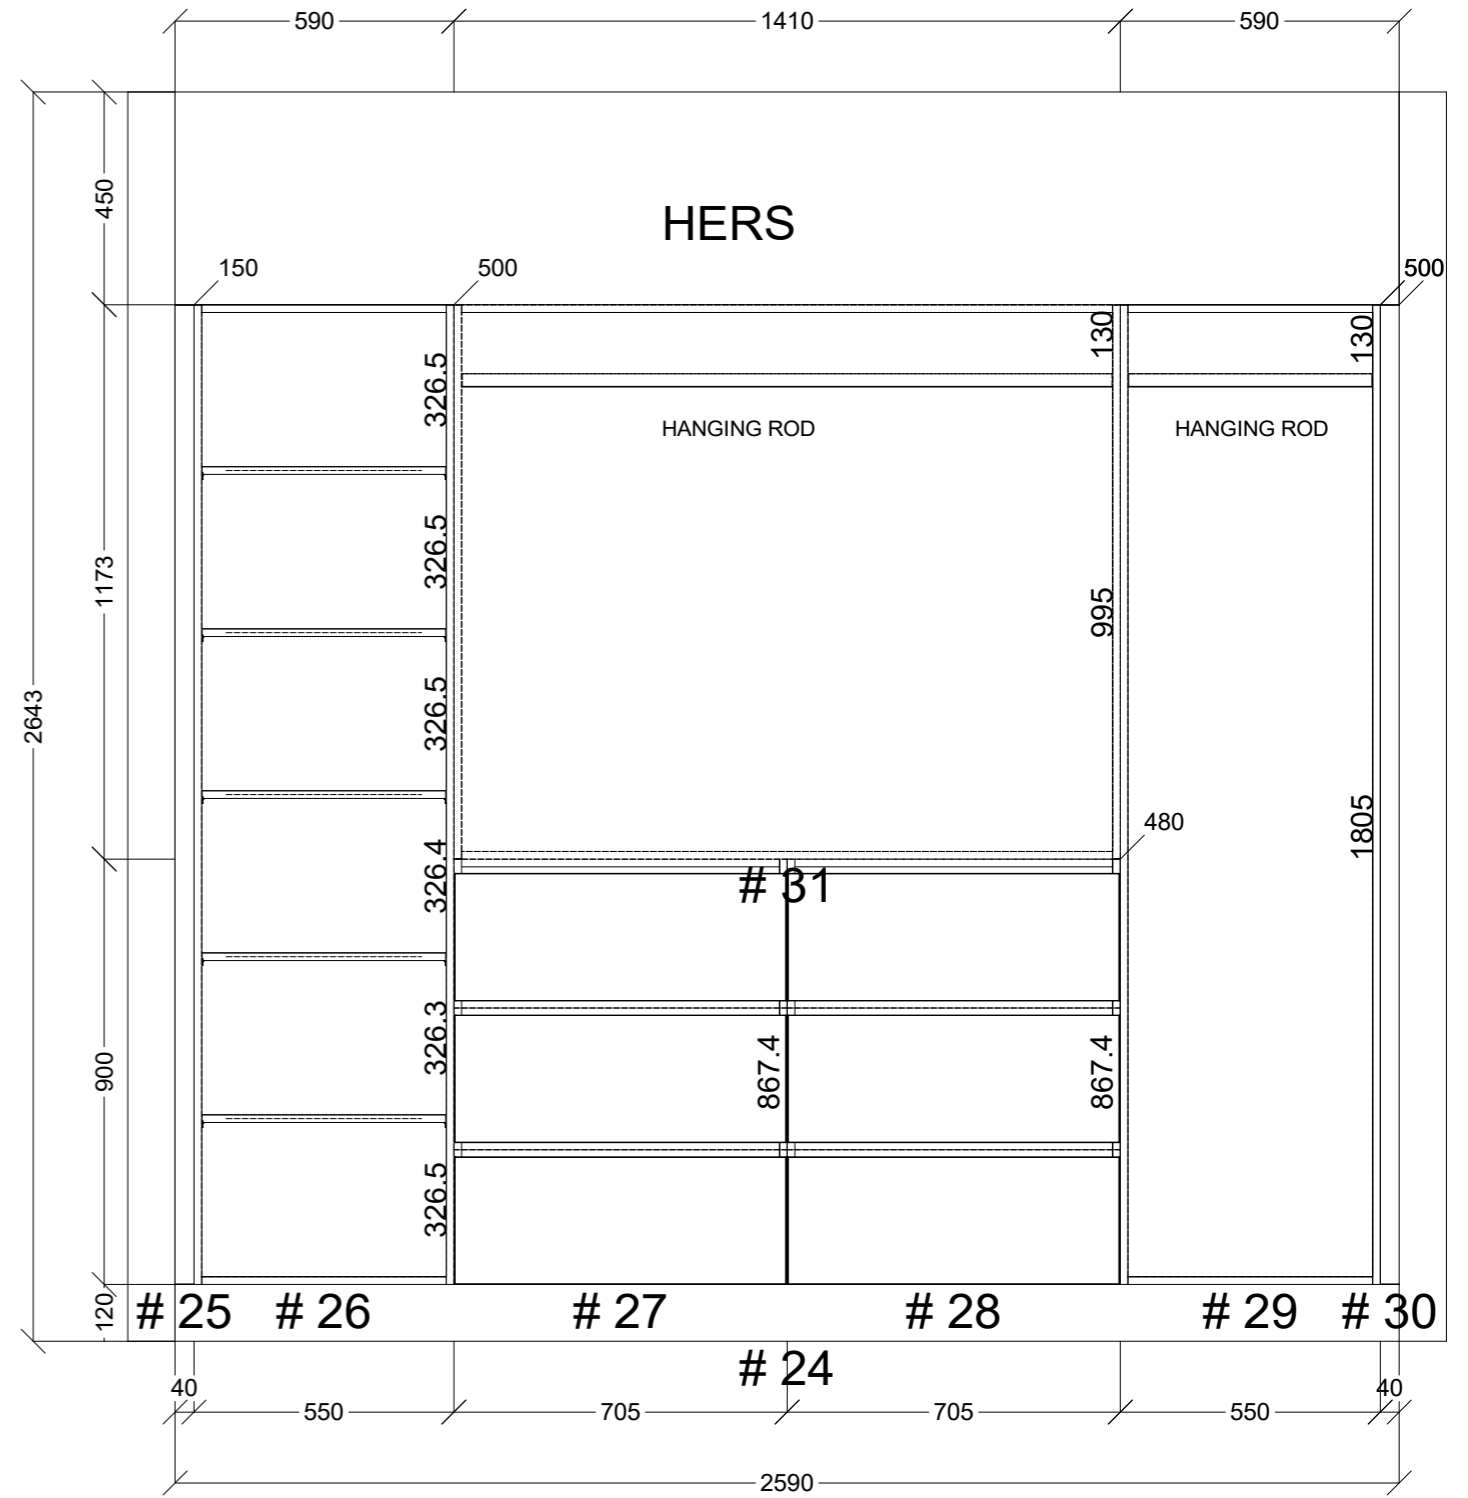

 CONNECT KITCHENS	Client: RYAN		Door and panels style/colour: CLASSIC WHITE MATT		Sheet 1 of 10
	Room: HALLWAY	Benchtop Colour: N/A		Drawer slides: DTC SMOOTH	Carcass: WHITE HMR
	Date: 20/06/23	Address: 16 FINNEGAN WAY OFFICER		Handles Item No: PTO	Approved by:

	Client: RYAN		Door and panels style/colour: WHITE HMR		Sheet 3 of 10
	Room: ROBE	Benchtop Colour: N/A		Drawer slides: DTC SMOOTH	Carcass: WHITE HMR
	Date: 20/06/23	Address: 16 FINNEGAN WAY OFFICER		Handles Item No: FINGERPULL	Approved by:

	Client: RYAN		Door and panels style/colour: WHITE HMR		Sheet 4 of 10
	Room: ROBE		Benchtop Colour: N/A		Drawer slides: DTC SMOOTH
	Carcass: WHITE HMR		Date: 20/06/23		Address: 16 FINNEGAN WAY OFFICER
Handles Item No: FINGER PULL		Approved by:			

	Client: RYAN		Door and panels style/colour: WHITE HMR		Sheet 5 of 10
	Room: ROBE	Benchtop Colour: N/A		Drawer slides: DTC SMOOTH	Carcass: WHITE HMR
	Date: 20/06/23	Address: 16 FINNEGAN WAY OFFICER		Handles Item No: FINGER PULL	Approved by: