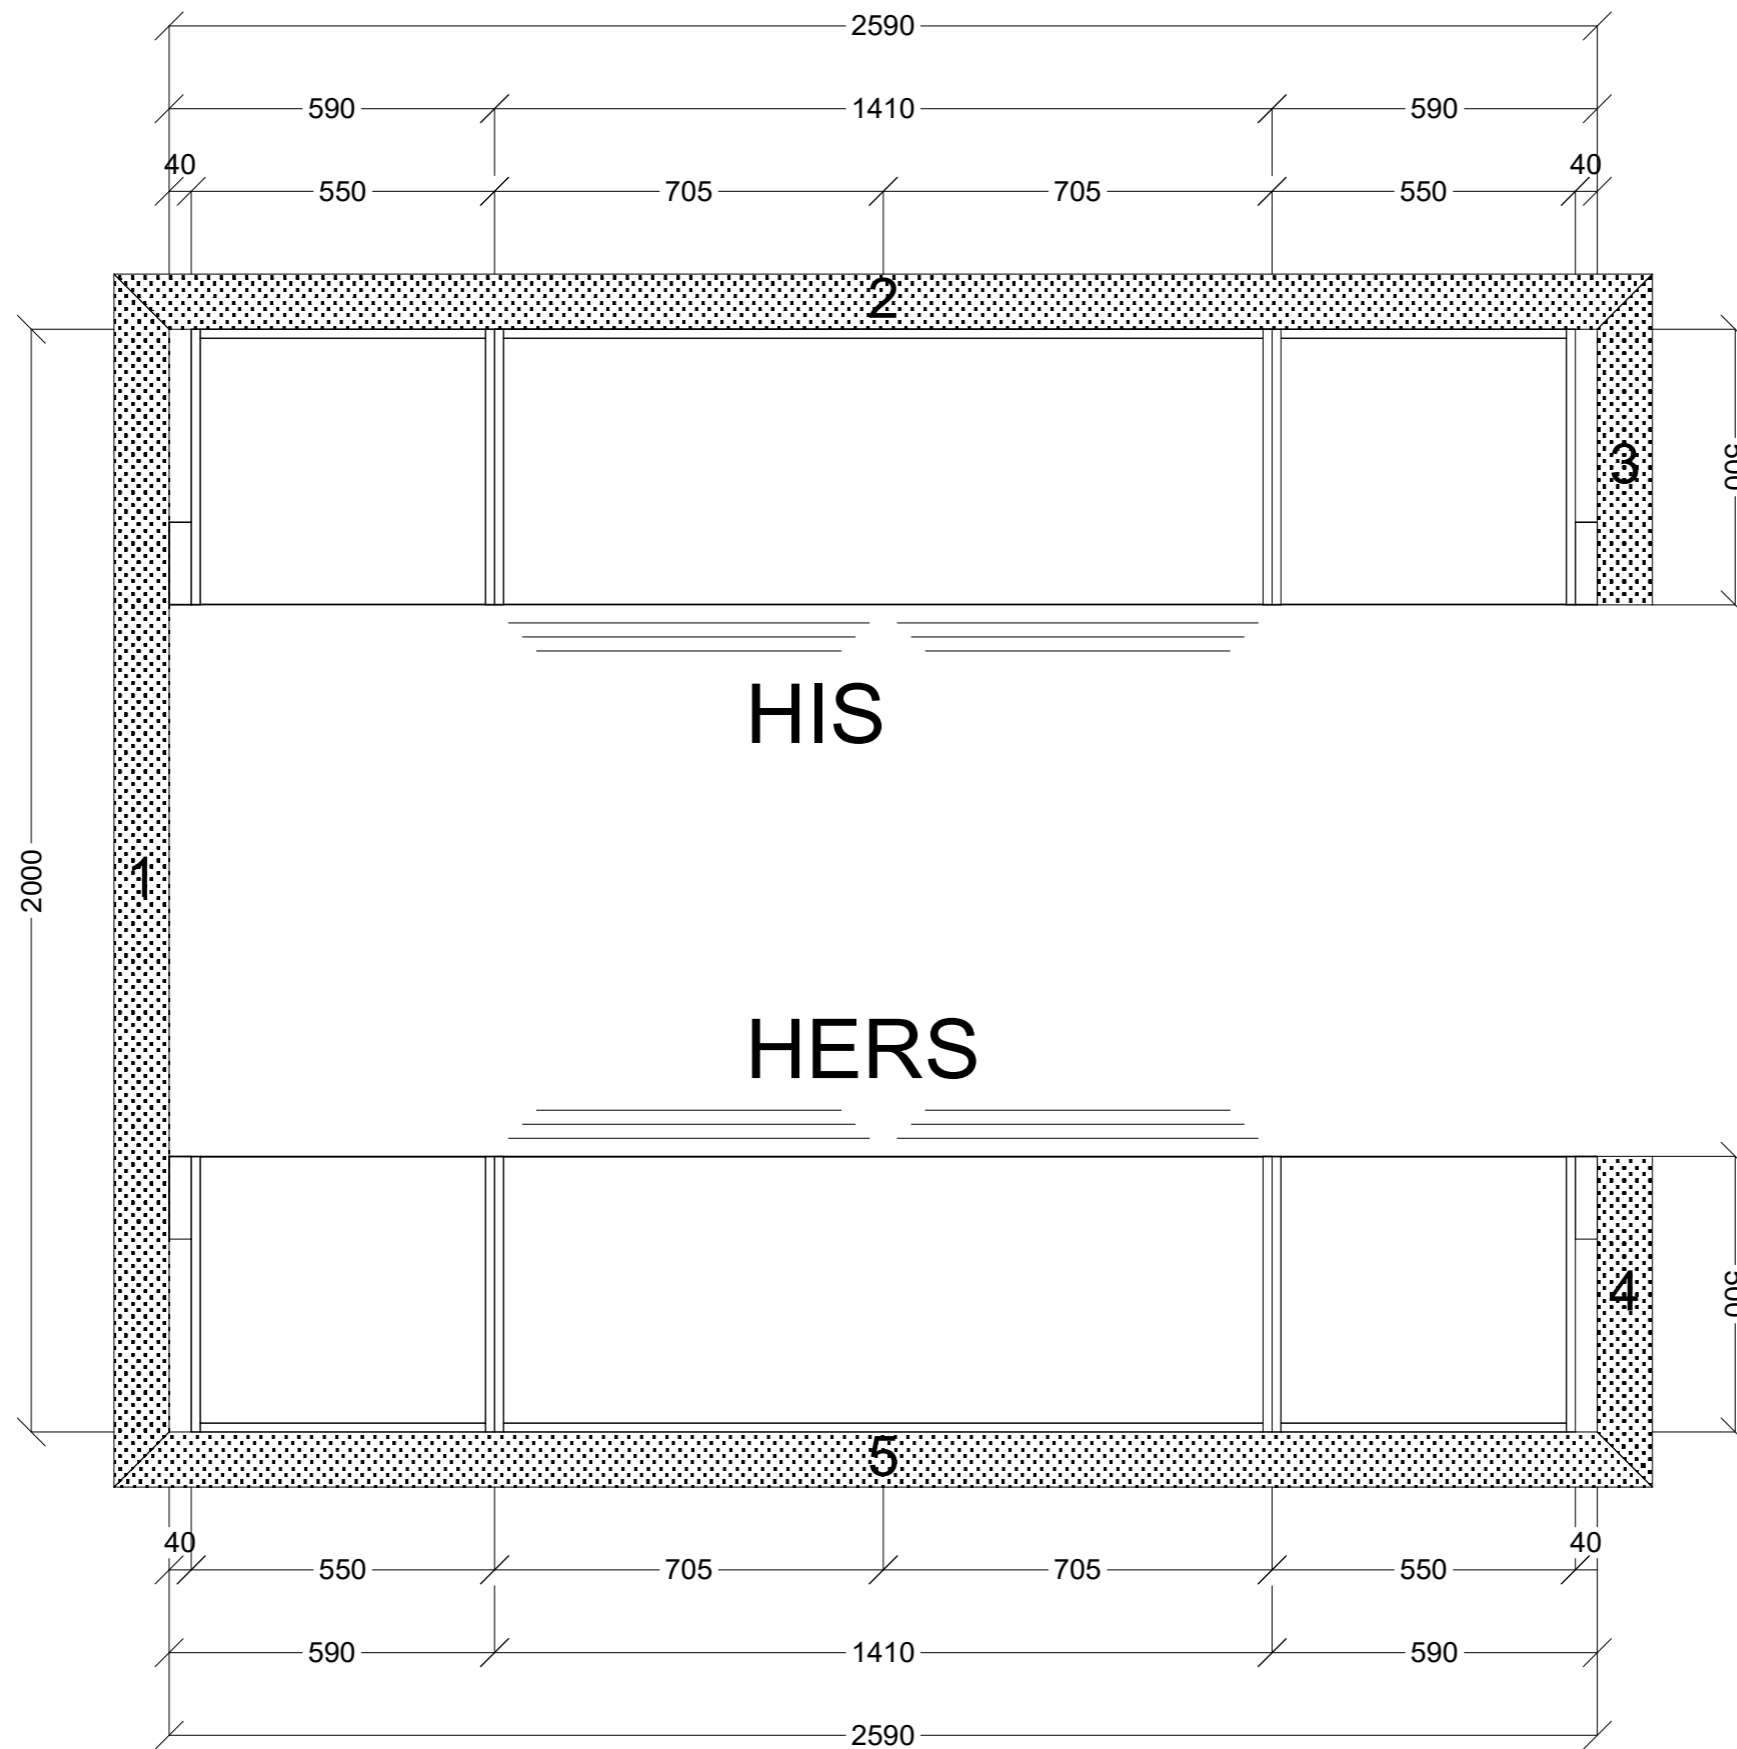

 CONNECT KITCHENS	Client: RYAN		Door and panels style/colour: CLASSIC WHITE MATT		Sheet 1 of 10
	Room: HALLWAY	Benchtop Colour: N/A		Drawer slides: DTC SMOOTH	Carcass: WHITE HMR
	Date: 20/06/23	Address: 16 FINNEGAN WAY OFFICER		Handles Item No: PTO	Approved by:

	Client: RYAN		Door and panels style/colour: WHITE HMR		Sheet 3 of 10
	Room: ROBE	Benchtop Colour: N/A		Drawer slides: DTC SMOOTH	Carcass: WHITE HMR
	Date: 20/06/23	Address: 16 FINNEGAN WAY OFFICER		Handles Item No: FINGERPULL	Approved by: