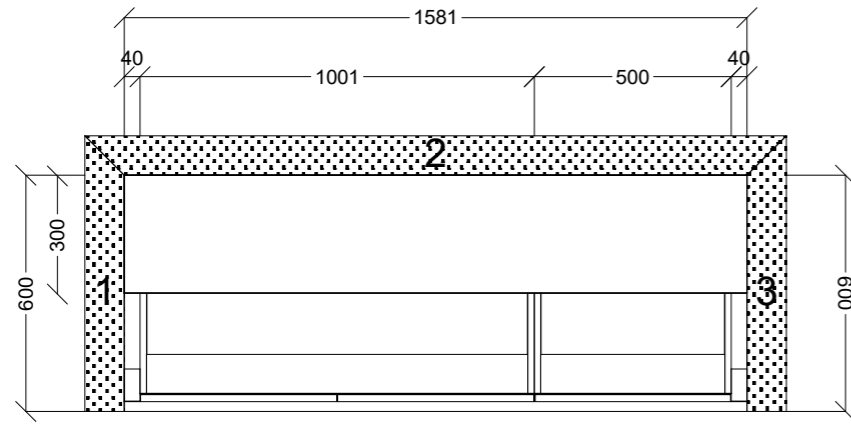

NATURAL OAK MATT FLOATING SHELVES AND TOP

CONNECT KITCHENS	Client: RYAN		Door and panels style/colour: CLASSIC WHITE MATT		Sheet 2 of 10
	Room: LINEN	Benchtop Colour: NATURAL OAK MATT		Drawer slides: N/A	Carcass: WHITE HMR
	Date: 20/06/23	Address: 16 FINNEGAN WAY OFFICER		Handles Item No: PTO	Approved by: