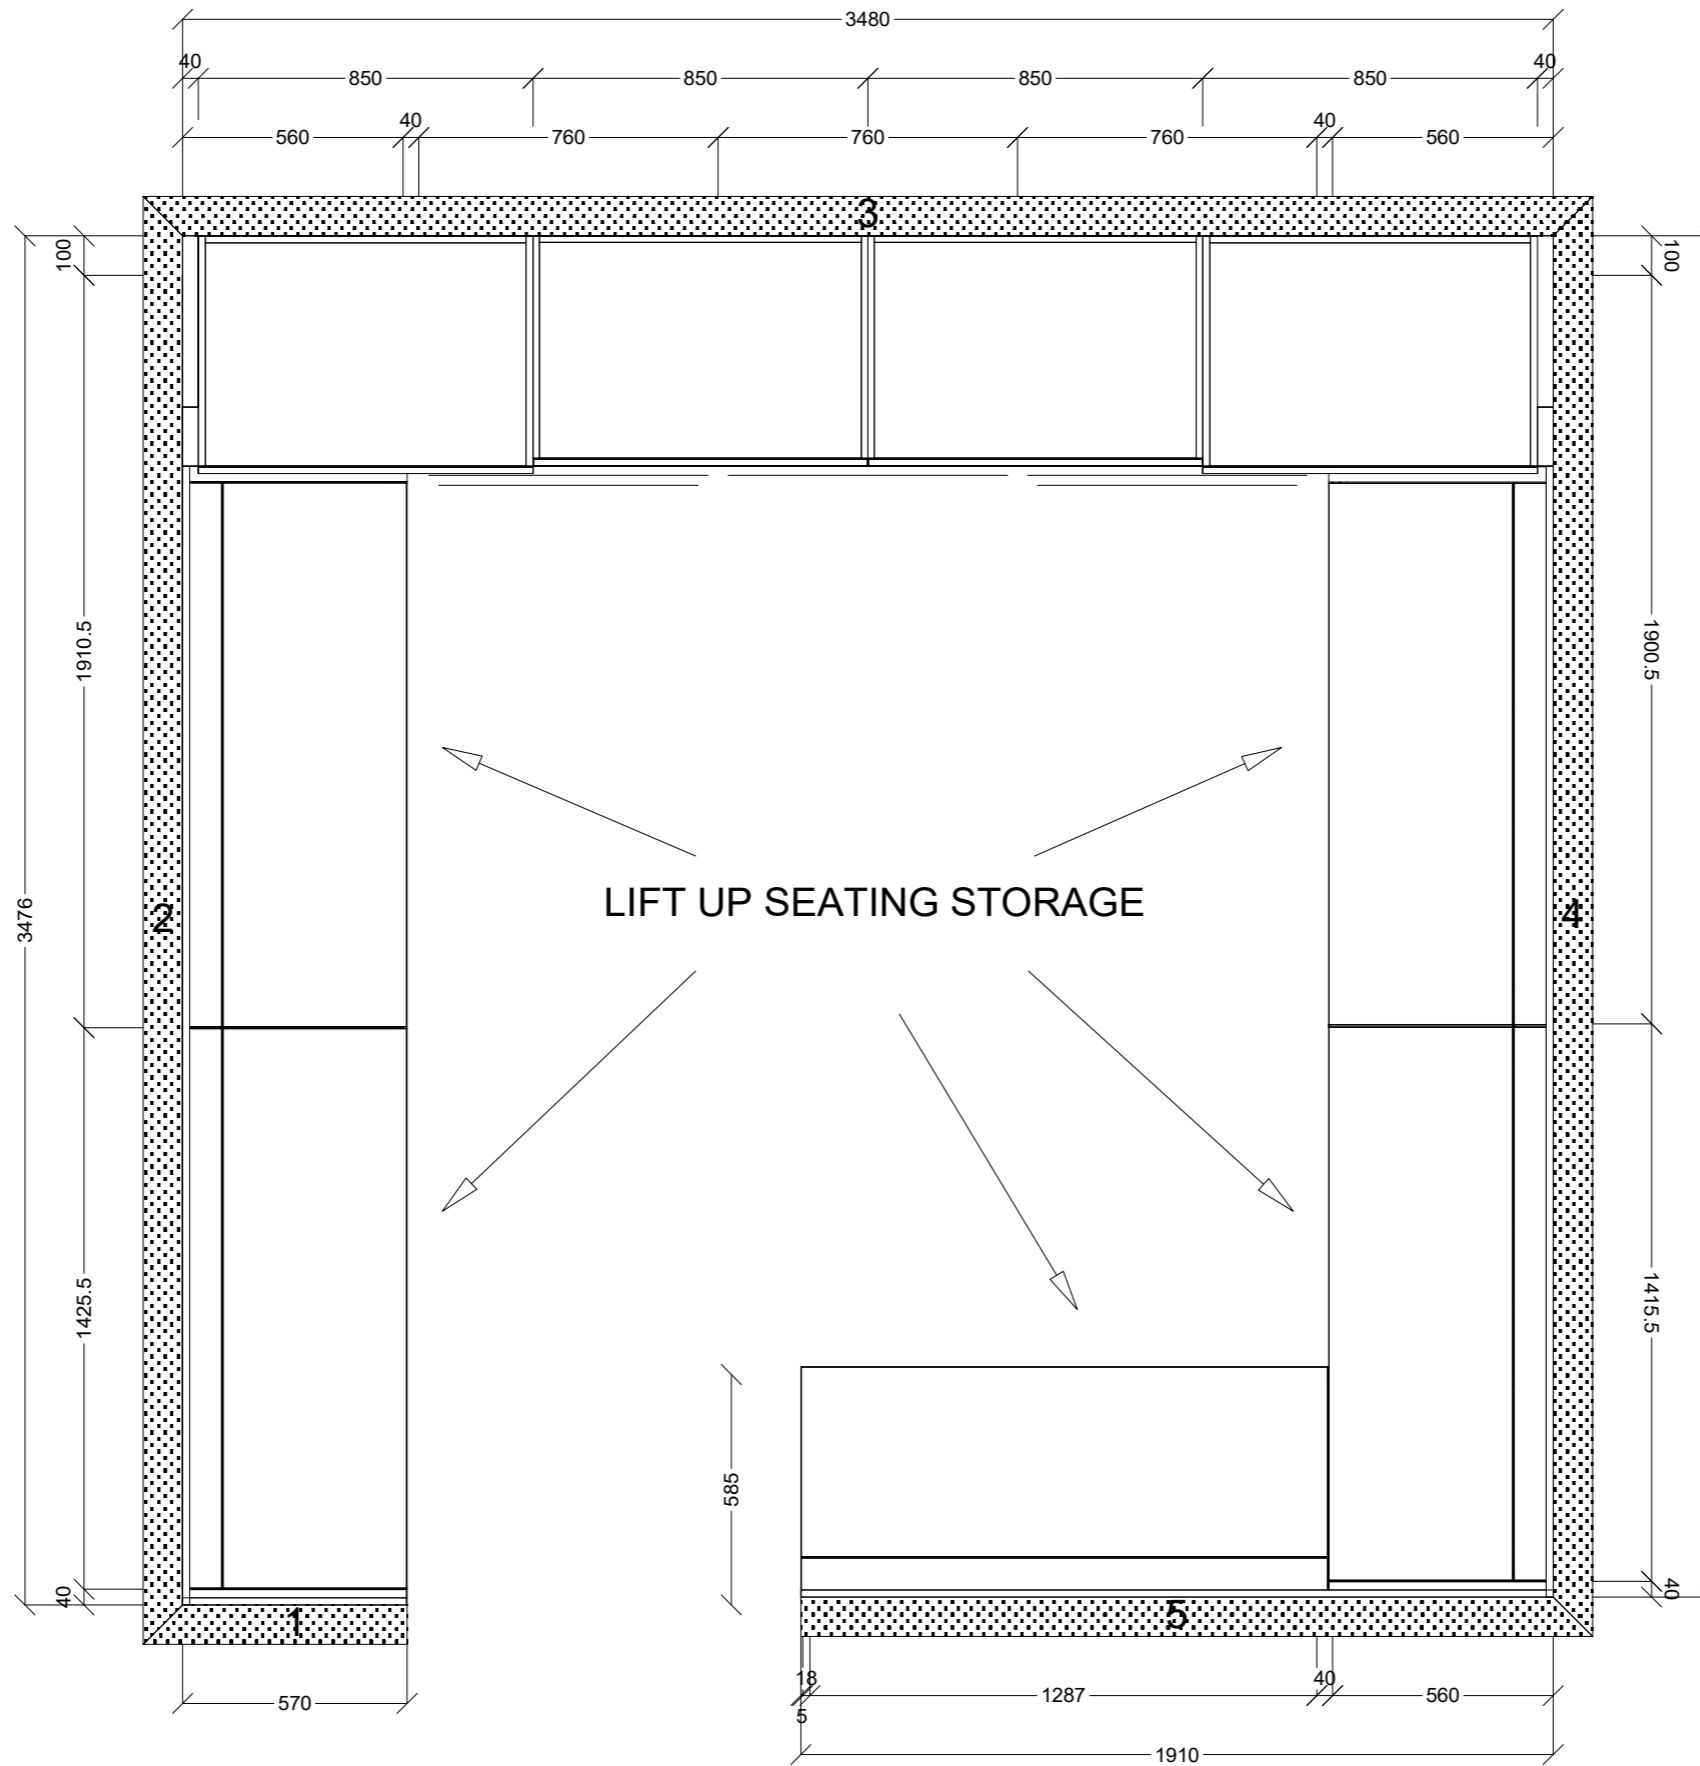

CONNECT KITCHENS	Client: RYAN		Door and panels style/colour: NATURAL OAK MATT		Sheet 6 of 10
	Room: TV UNIT	Benchtop Colour: NATURAL OAK MATT		Drawer slides: DTC SMOOTH	Carcass: WHITE HMR
	Date: 20/06/23	Address: 16 FINNEGAN WAY OFFICER		Handles Item No: BLACK LIP PULL	Approved by: