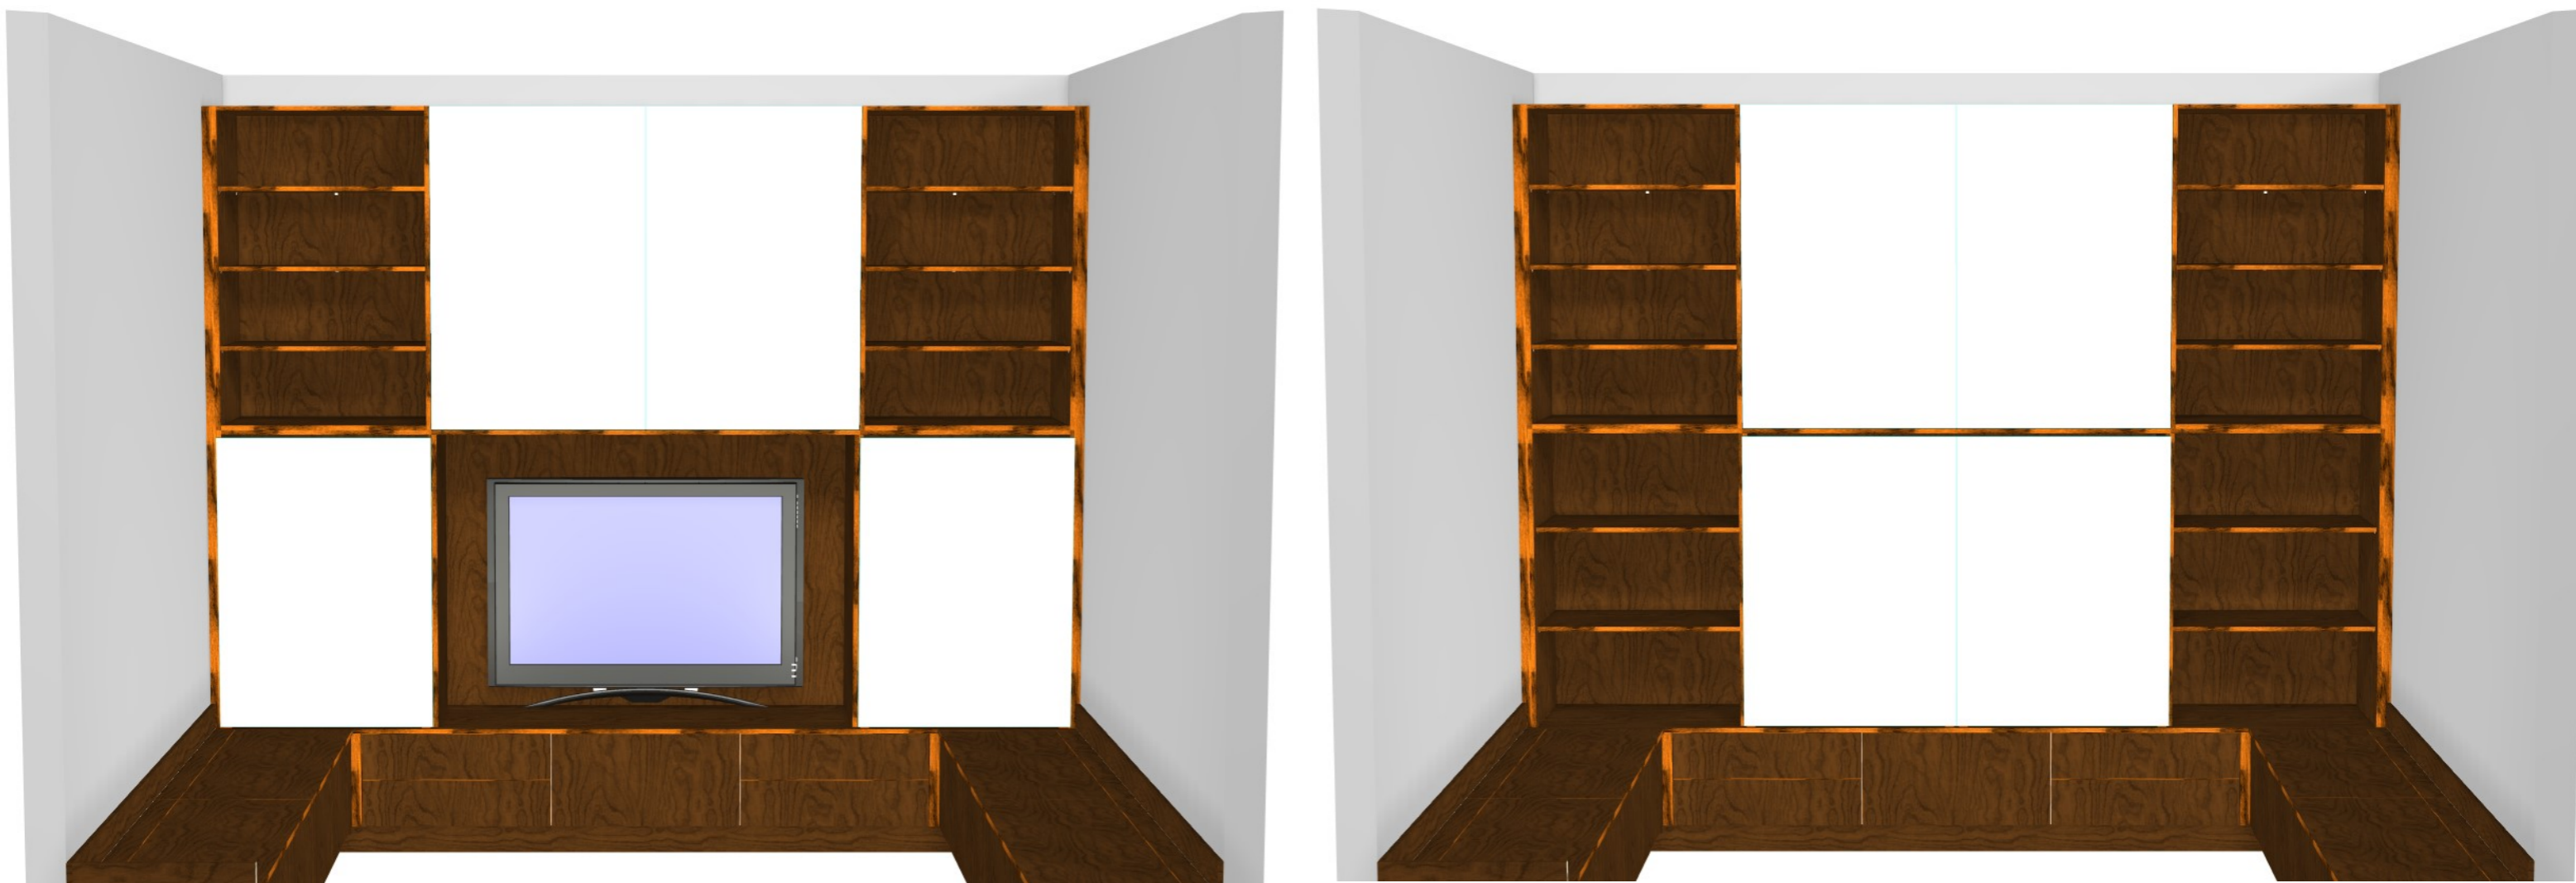

CONNECT KITCHENS	Client: RYAN		Door and panels style/colour: NATURAL OAK MATT		Sheet 10 of 10
	Room: TV UNIT	Benchtop Colour: NATURAL OAK MATT		Drawer slides: DTC SMOOTH	Carcass: WHITE HMR
	Date: 20/06/23	Address: 16 FINNEGAN WAY OFFICER		Handles Item No: BLACK LIP PULL	Approved by: