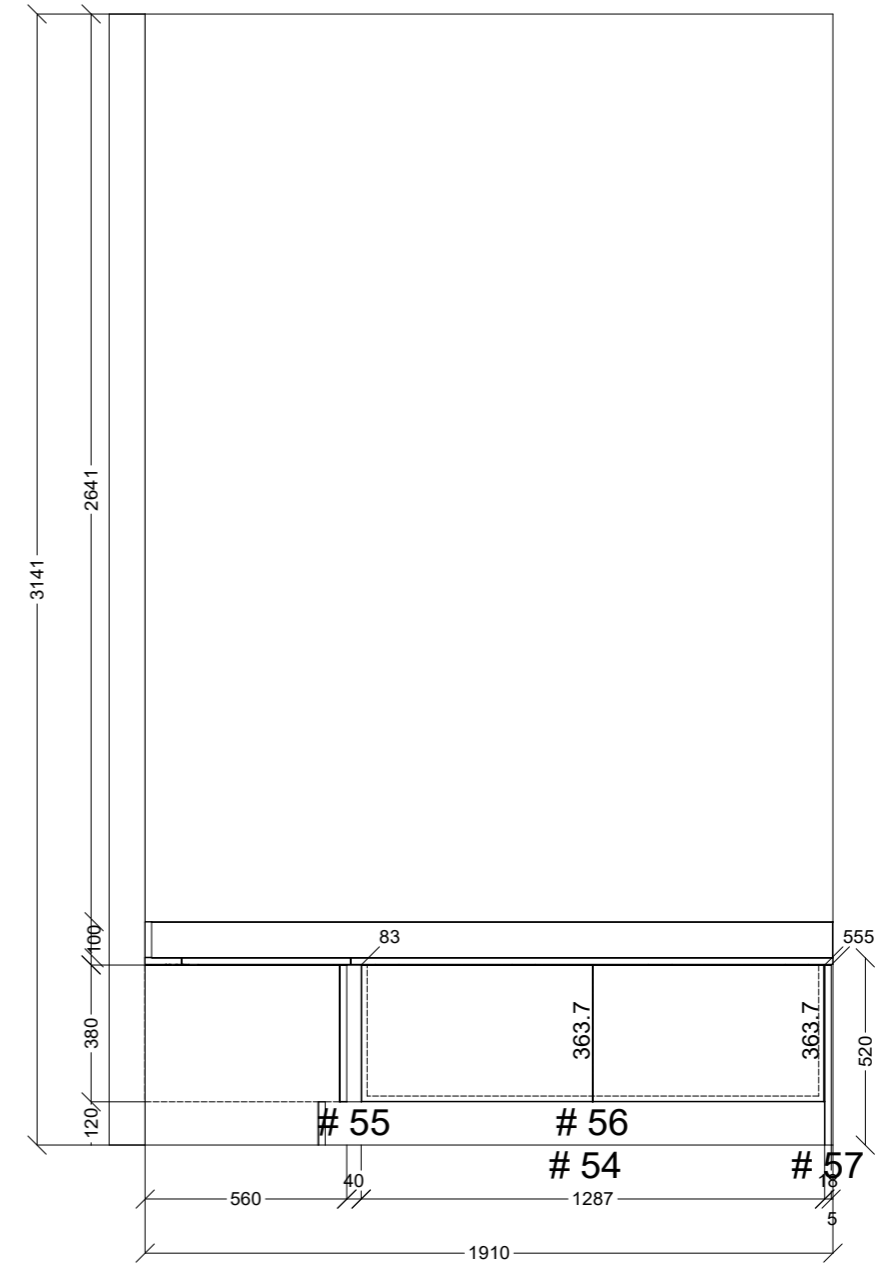

CONNECT KITCHENS	Client: RYAN		Door and panels style/colour: NATURAL OAK MATT		Sheet 8 of 10
	Room: TV UNIT	Benchtop Colour: NATURAL OAK MATT		Drawer slides: DTC SMOOTH	Carcass: WHITE HMR
	Date: 20/06/23	Address: 16 FINNEGAN WAY OFFICER	Handles Item No: BLACK LIP PULL	Approved by: