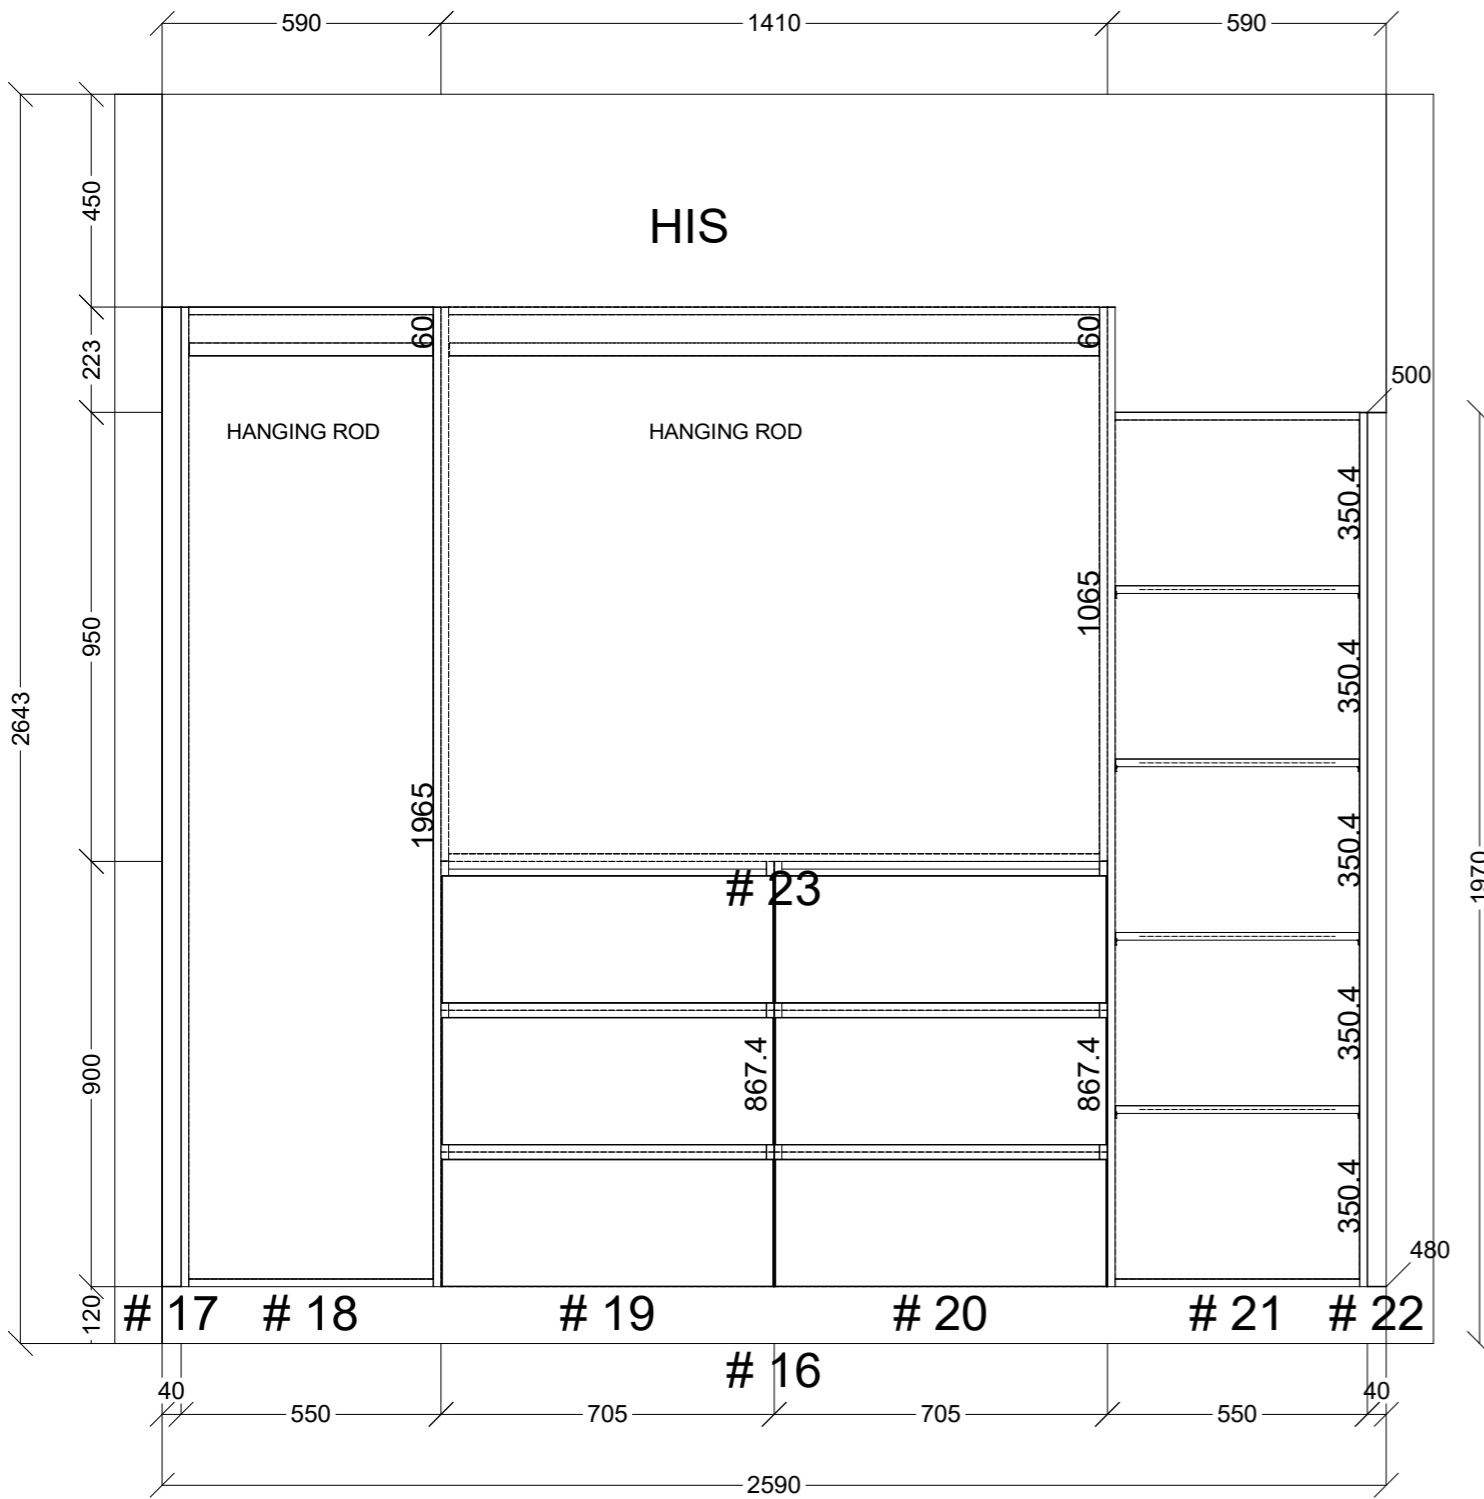

 CONNECT KITCHENS	Client: RYAN		Door and panels style/colour: CLASSIC WHITE MATT		Sheet 1 of 10
	Room: HALLWAY	Benchtop Colour: N/A		Drawer slides: DTC SMOOTH	Carcass: WHITE HMR
	Date: 20/06/23	Address: 16 FINNEGAN WAY OFFICER		Handles Item No: PTO	Approved by:

	Client: RYAN		Door and panels style/colour: WHITE HMR		Sheet 3 of 10
	Room: ROBE	Benchtop Colour: N/A		Drawer slides: DTC SMOOTH	Carcass: WHITE HMR
	Date: 20/06/23	Address: 16 FINNEGAN WAY OFFICER		Handles Item No: FINGERPULL	Approved by:

	Client: RYAN		Door and panels style/colour: WHITE HMR		Sheet 4 of 10
	Room: ROBE		Benchtop Colour: N/A		Drawer slides: DTC SMOOTH
	Carcass: WHITE HMR		Date: 20/06/23		Address: 16 FINNEGAN WAY OFFICER
Handles Item No: FINGER PULL		Approved by:			

	Client: RYAN		Door and panels style/colour: WHITE HMR		Sheet 5 of 10
	Room: ROBE	Benchtop Colour: N/A		Drawer slides: DTC SMOOTH	Carcass: WHITE HMR
	Date: 20/06/23	Address: 16 FINNEGAN WAY OFFICER		Handles Item No: FINGER PULL	Approved by: