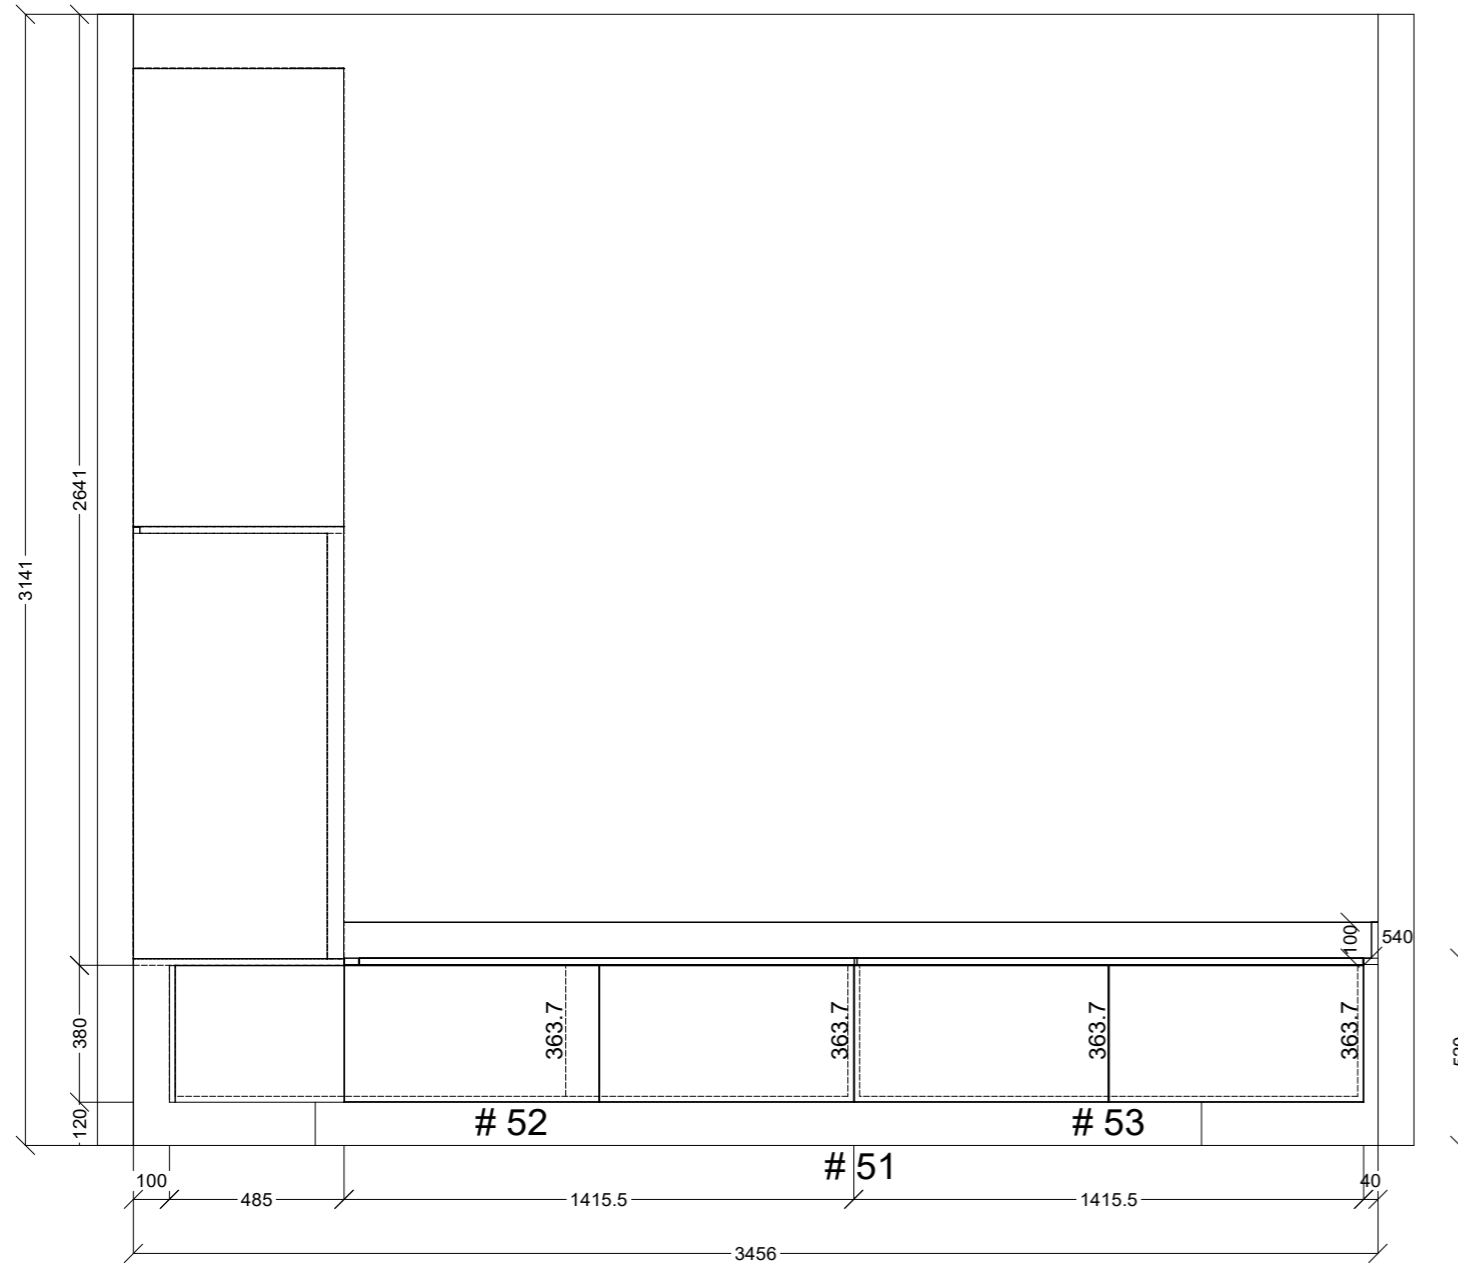

CONNECT KITCHENS	Client: RYAN		Door and panels style/colour: NATURAL OAK MATT		Sheet 8 of 10
	Room: TV UNIT	Benchtop Colour: NATURAL OAK MATT		Drawer slides: DTC SMOOTH	Carcass: WHITE HMR
	Date: 20/06/23	Address: 16 FINNEGAN WAY OFFICER	Handles Item No: BLACK LIP PULL	Approved by: