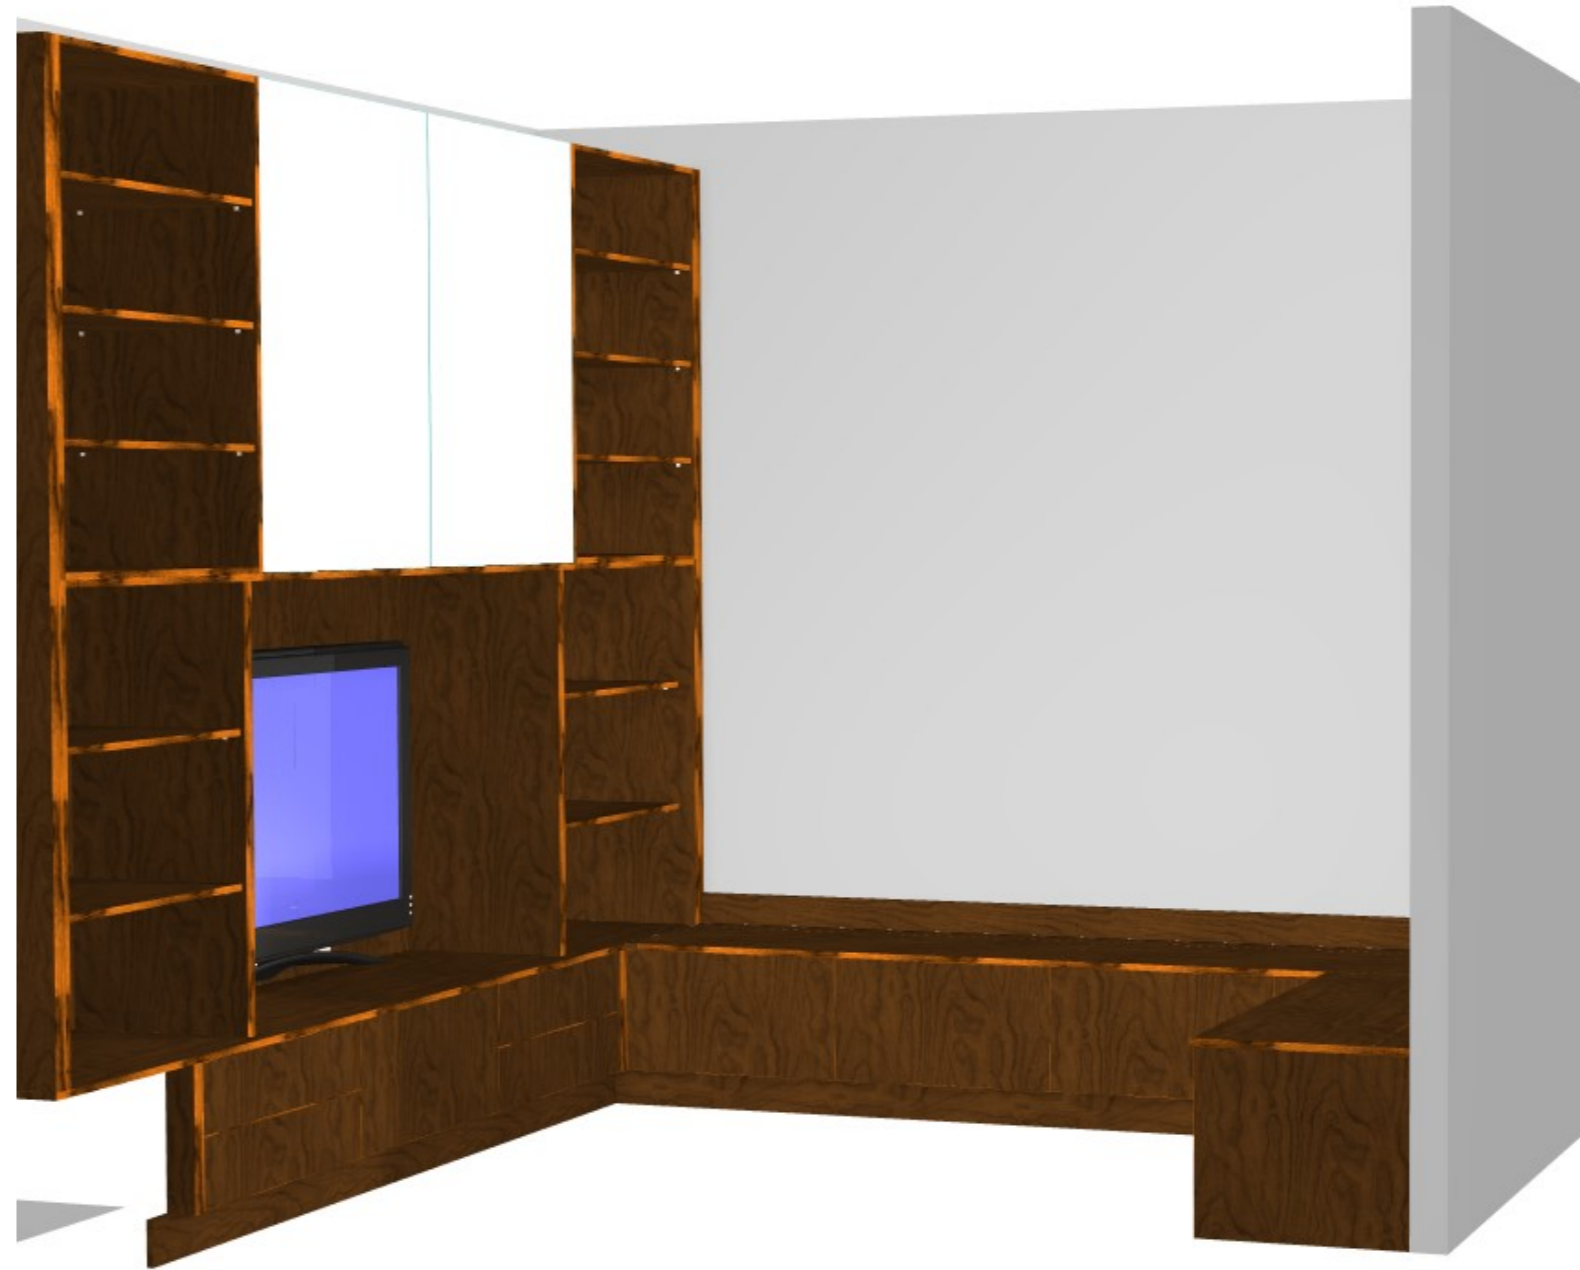

CONNECT KITCHENS	Client: RYAN		Door and panels style/colour: NATURAL OAK MATT			Sheet 9 of 10
	Room: TV UNIT	Benchtop Colour: NATURAL OAK MATT		Drawer slides: DTC SMOOTH		Carcass: WHITE HMR
	Date: 20/06/23	Address: 16 FINNEGAN WAY OFFICER		Handles Item No: BLACK LIP PULL		Approved by: