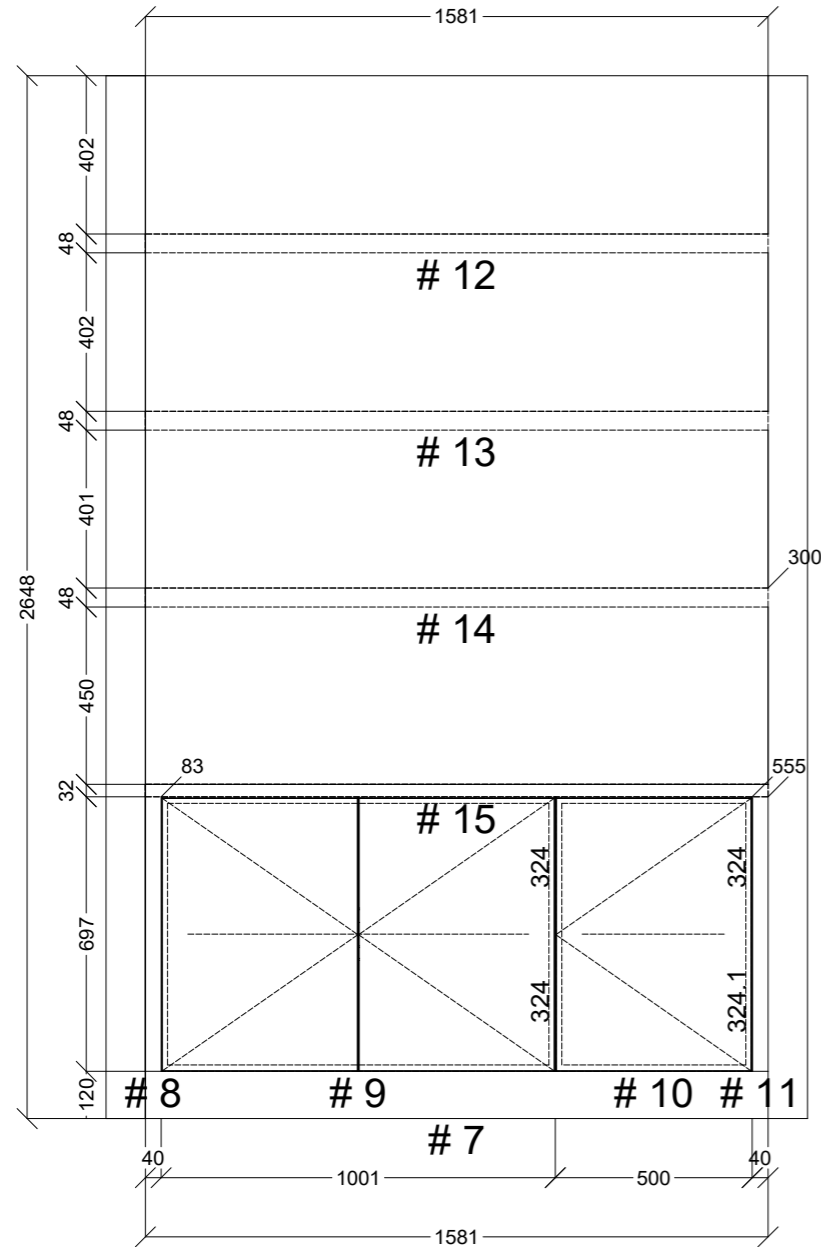

NATURAL OAK MATT FLOATING SHELVES AND TOP

CONNECT KITCHENS	Client: RYAN		Door and panels style/colour: CLASSIC WHITE MATT		Sheet 2 of 10
	Room: LINEN	Benchtop Colour: NATURAL OAK MATT		Drawer slides: N/A	Carcass: WHITE HMR
	Date: 20/06/23	Address: 16 FINNEGAN WAY OFFICER		Handles Item No: PTO	Approved by: