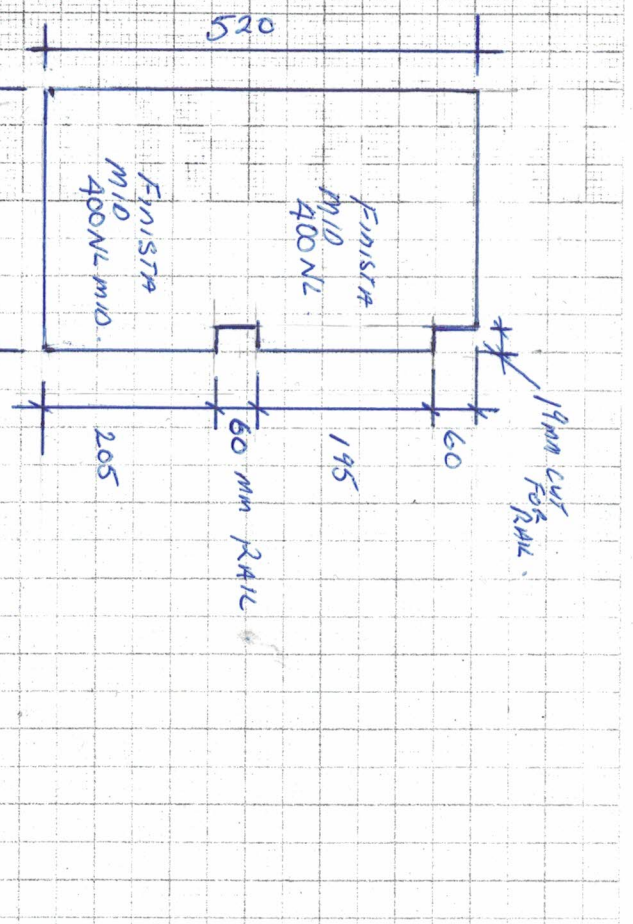

MAIN BATHROOM VANITY

CAB SIDE VIEW DEPTH INCLUDING 16mm BACK
FOR BOTH VANITIES.

WHITE GLOSS FINISH WITH FINGER RAIL
4 SEEN SIDE PANELS.

MODA CABINETS

0409-361684
PETER.