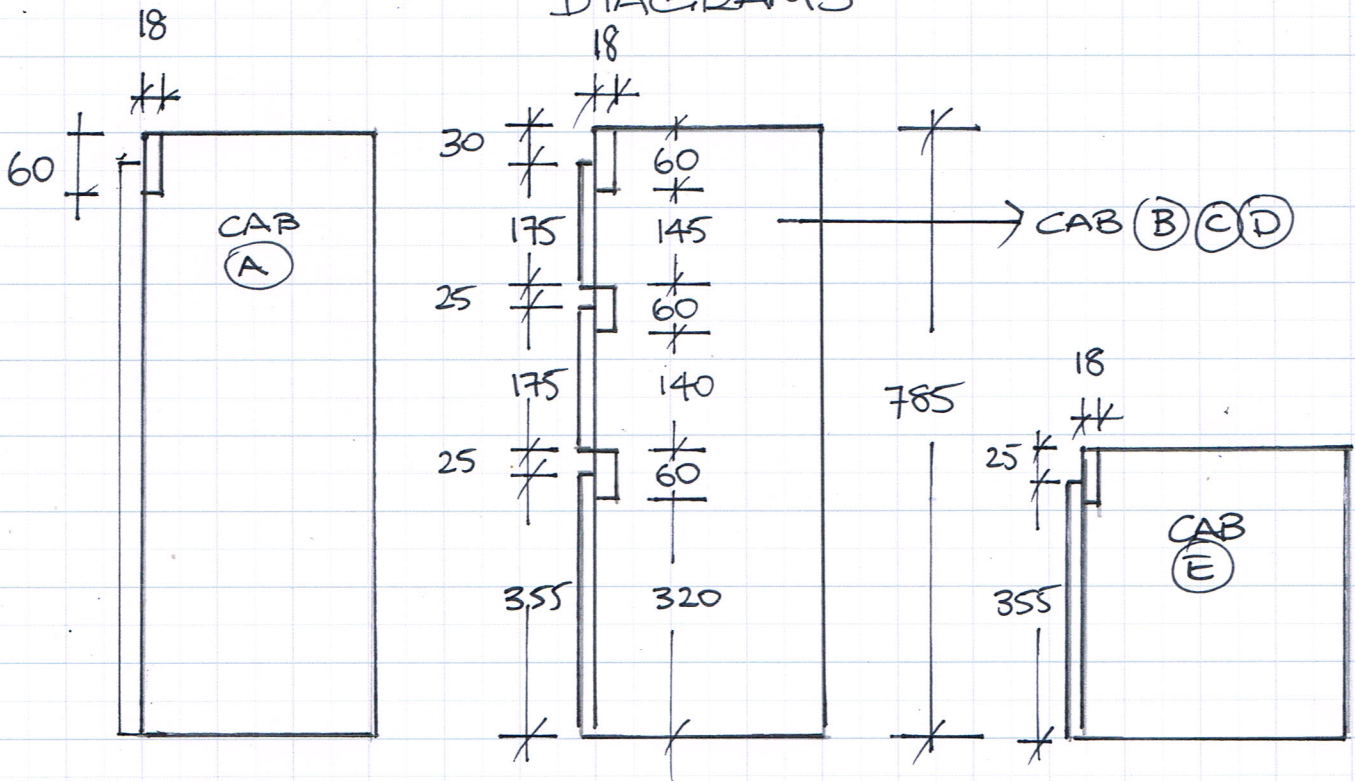

"DIAGRAMS"

FALSE BACKS

TOP & BOT REBATE

WOODCRAFT CABINETS Est. 1977

Ph: 0404 028 051

www.woodcraftcabinets.com.au

4/23-25 Swift Way, Dandenong South VIC 3175

Specialises in: