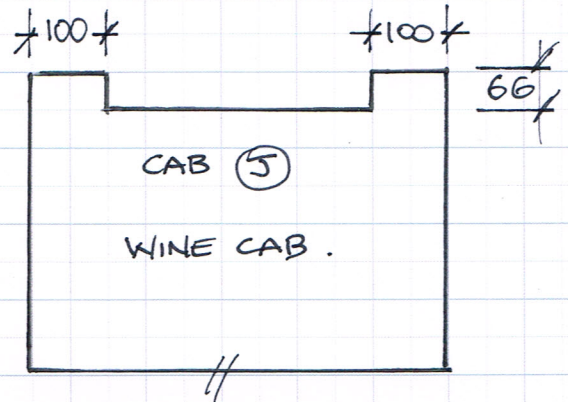

"DIAGRAMS"

FALSE BACKS

TOP & BOT REBATE

WOODCRAFT CABINETS Est. 1977

Ph: 0404 028 051

www.woodcraftcabinets.com.au

4/23-25 Swift Way, Dandenong South VIC 3175

Specialises in: