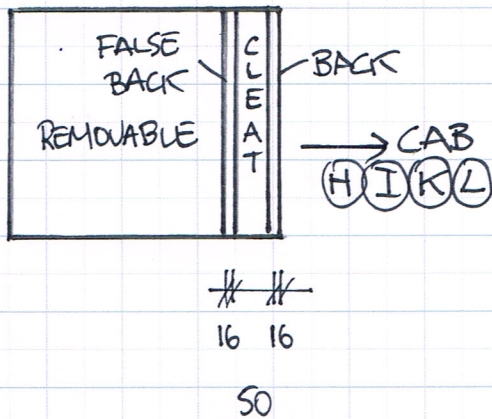

"DIAGRAMS"

FALSE BACKS

TOP & BOT REBATE

WOODCRAFT CABINETS Est. 1977

Ph: 0404 028 051

www.woodcraftcabinets.com.au

4/23-25 Swift Way, Dandenong South VIC 3175

Specialises in: