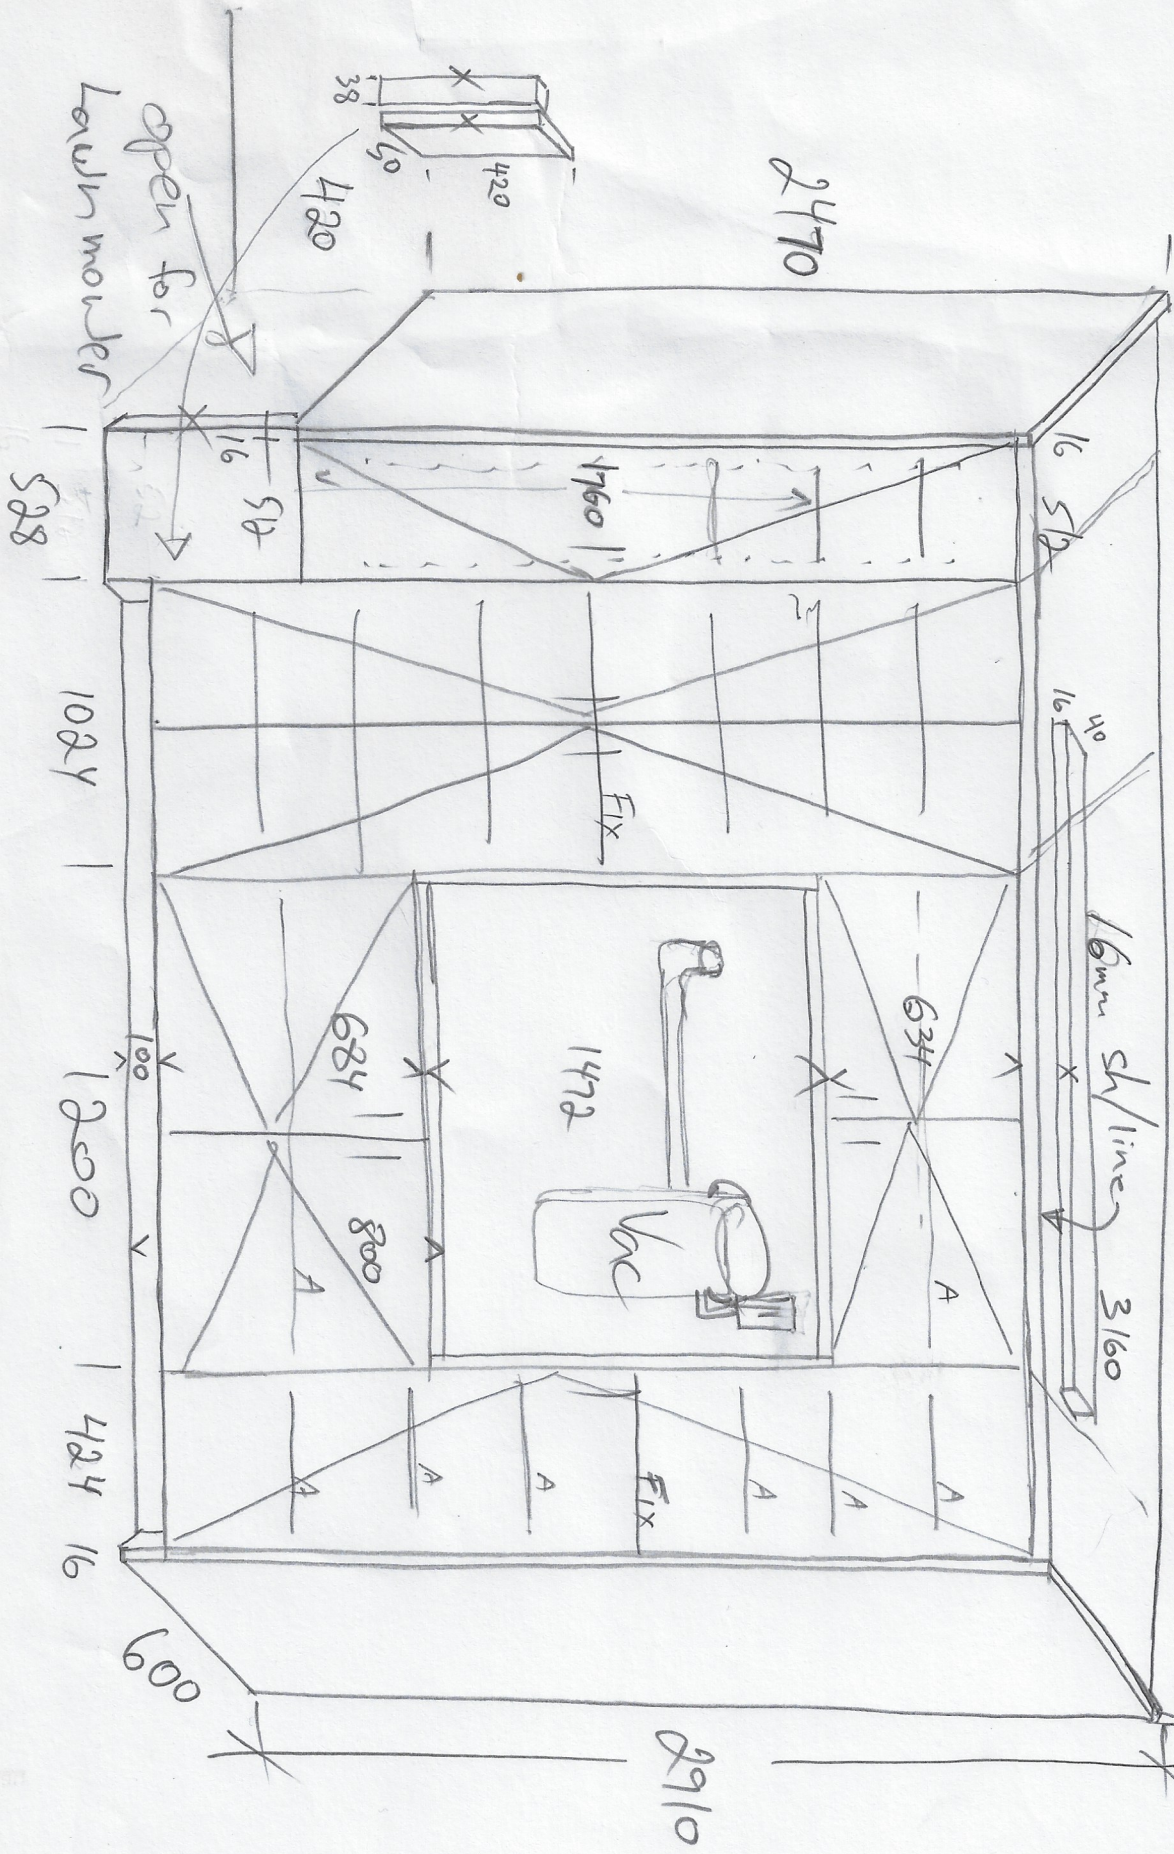

CH 2897

3192

2907 CH

All in 16mm white melamine texture finish.
 Handles by Julian we fit them on.

Julian Garage