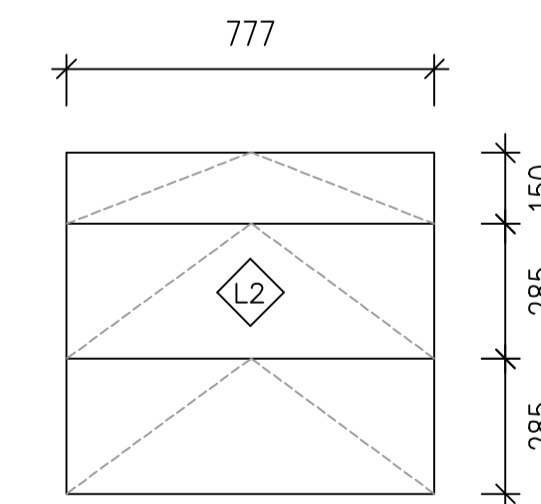

## FINISHES

- L1 33mm TIGHTFORM LAMINATED BENCHTOPS COLOUR TBC
- P1 POLYTEC CHESTERFIELD DOORS AND DRAWERS AND FAT PANELS FINISHED IN 2 PAC SATIN COLOUR TBC
- L2 16mm POLYTEC ANTIQUE MATT WITH 1mm MATCHING ABS EDGE

**JO'S  
MAKEOVERS**

PROJECT:  
1/50 QUEENS PARADE  
GLEN IRIS

Drawing Title : KITCHEN

Date: 11/05/2023

Drawing No. A1

Revision : 0

Drawn : AC

PLANS INSPECTED AND  
APPROVED FOR CONSTRUCTION