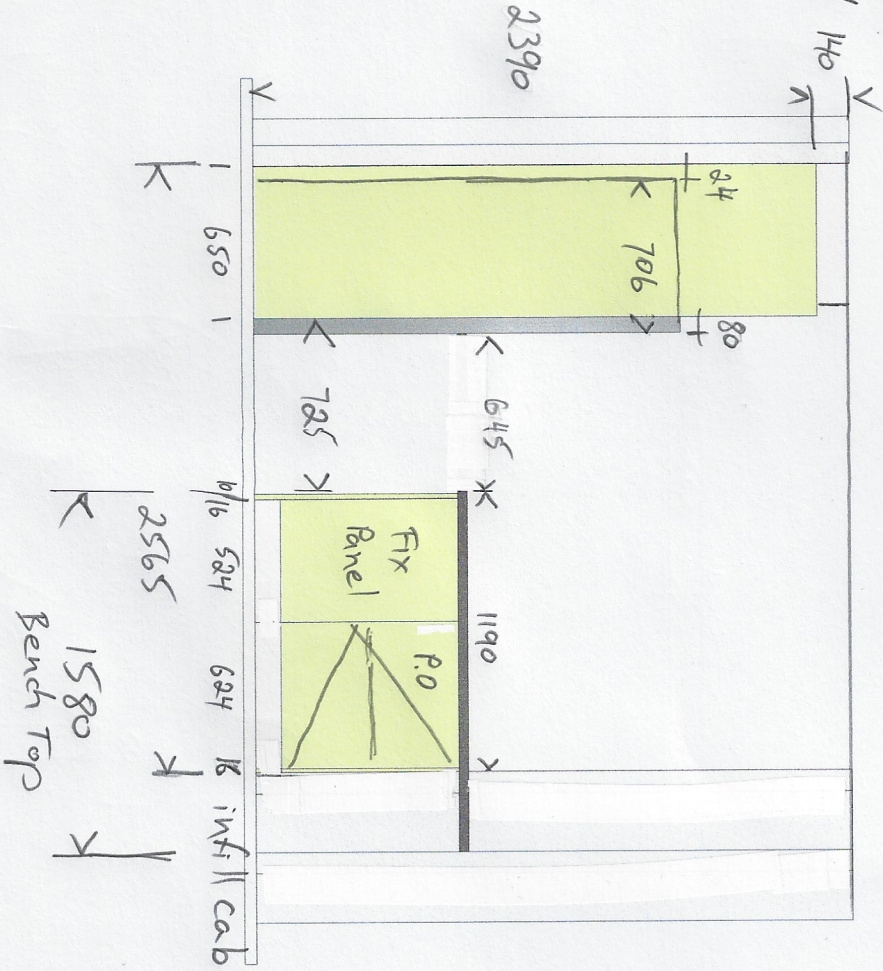

CH 2540

Raw MDF

Bulkhead 140

RACHEL THAVA

KITCHEN

10/07/2023

17.53.21

5/6