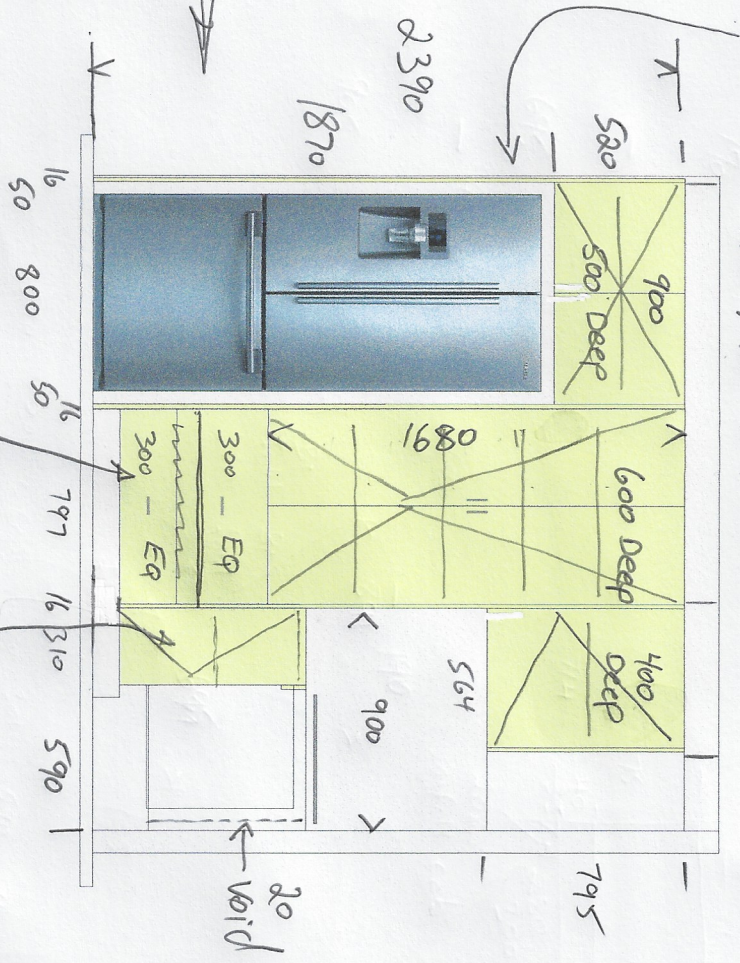

Wall 2655

650 Deep Raw MDF Bulkhead

oversize
end panels
Height & width

X2 D high with double gullies 550mm 65KG

chr
bi fold

Fridge
Hisence 454L French Door
HRC D 454 Bw

1817 H
794 W
706 D

RACHEL THAVA

KITCHEN

10/07/2023

16.34.25