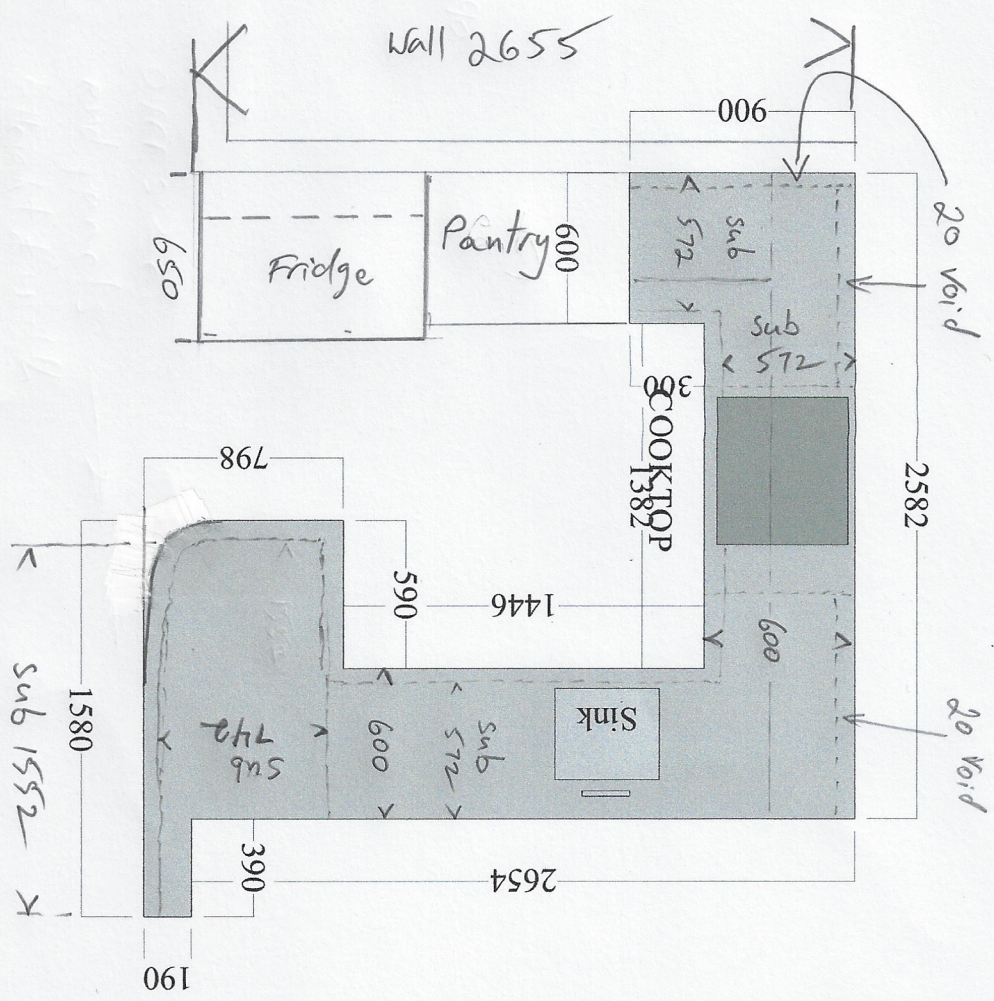

Polytex
 16mm Polar White Matt
 Base cupboards & Pantry with Handles.
 Over head & Fridge Finger Pull.

RACHEL THAVA

KITCHEN

10/07/2023

18.15.26