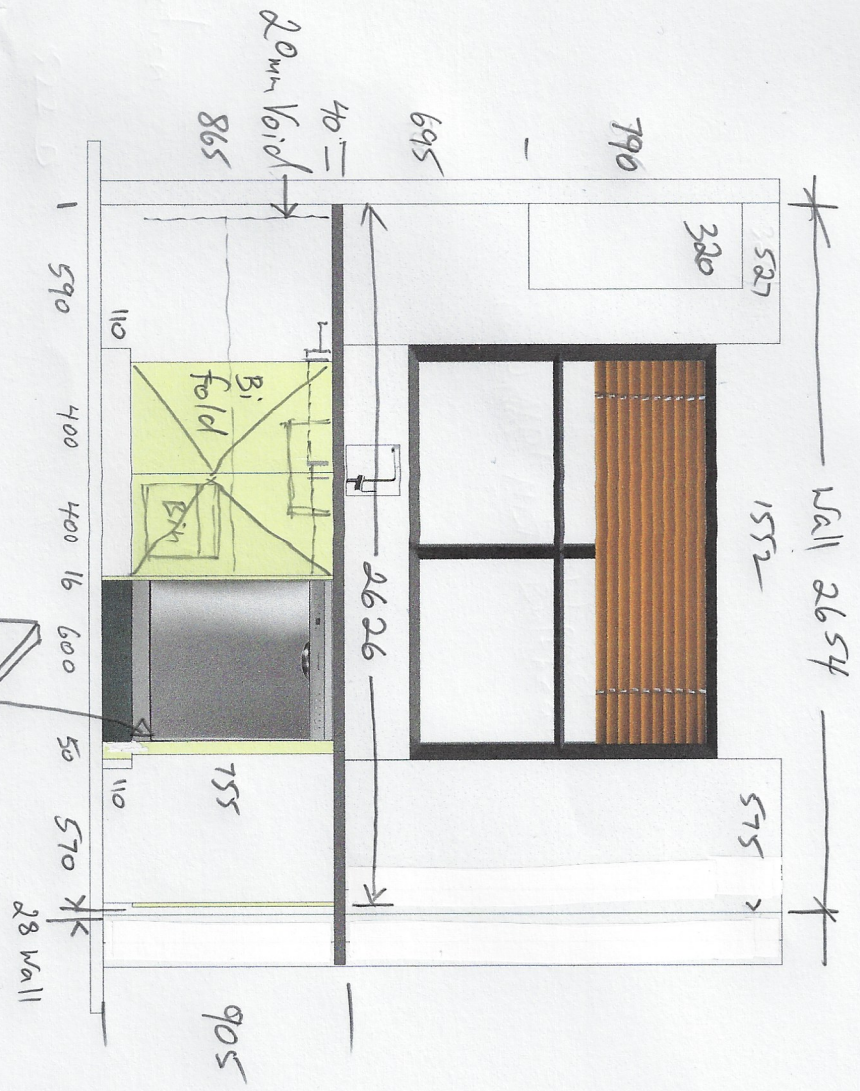

Sink
Carysil 1 457
Magic Salser
White granite

D/W

Bosch 60cm Free Standing
Stainless steel

SMS4HTI01A

845 H
600 W
600 D

stone B/top

RACHEL THAVA

KITCHEN