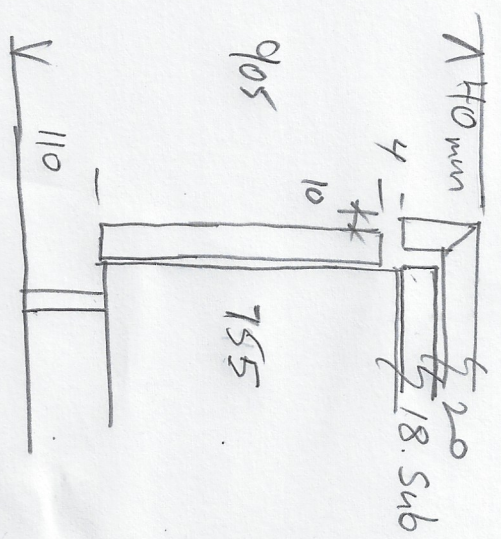

Sink
Carysil 1 457
Magic Salser
White granite

D/W

Bosch 60cm Free Standing
Stainless steel

SMS4HTI01A

845 H
600 W
600 D

stone B/top

RACHEL THAVA

KITCHEN