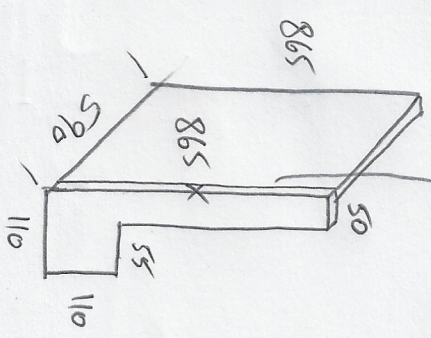

Sink
Carysil 1 457
Magic Salser
White granite

D/W

Bosch 60cm Free Standing
Stainless steel

SMS4HTI01A

845 H
600 W
600 D

stone B/top

RACHEL THAVA

KITCHEN