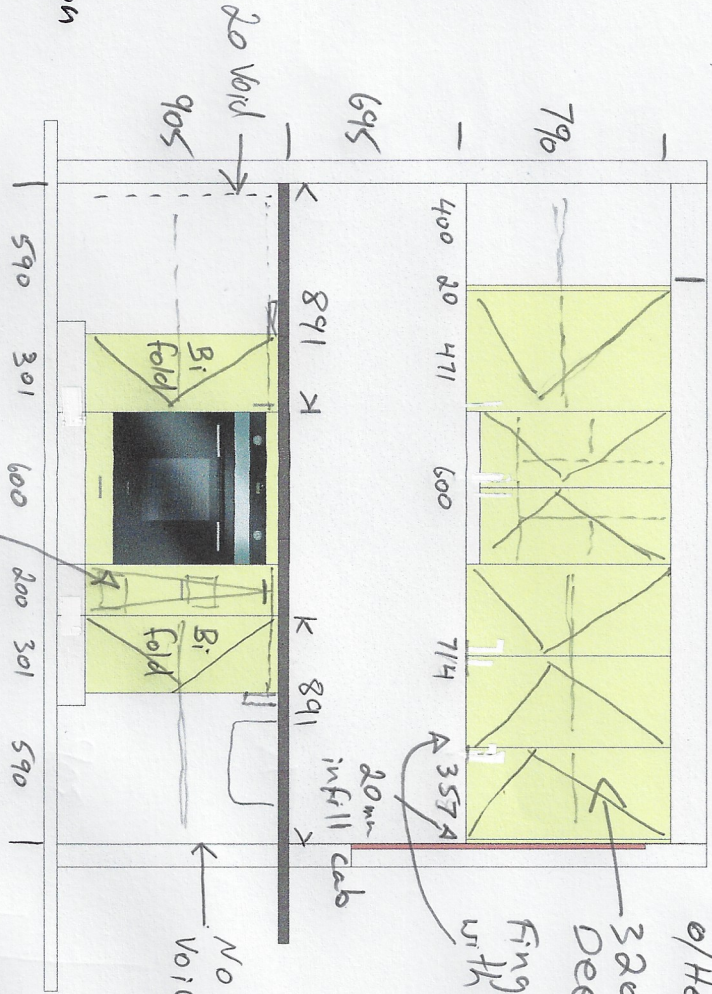

Rangehood
Vialli 60 cm slideout
VSLRRC6066

Wall 2580 Top
2584 x 21100H

Raw MDF Bulkhead

H.P.
Bosch 60cm induction
PUE611B5E
SIH 592W 522D

oven
Bosch 60cm Electric
HBA 534 E504
595 H
594 W
548 D + Door

X 2
spice drawers
D High
with galers
500 deep

RACHEL THAVA
KITCHEN
10/07/2023
16.37.41