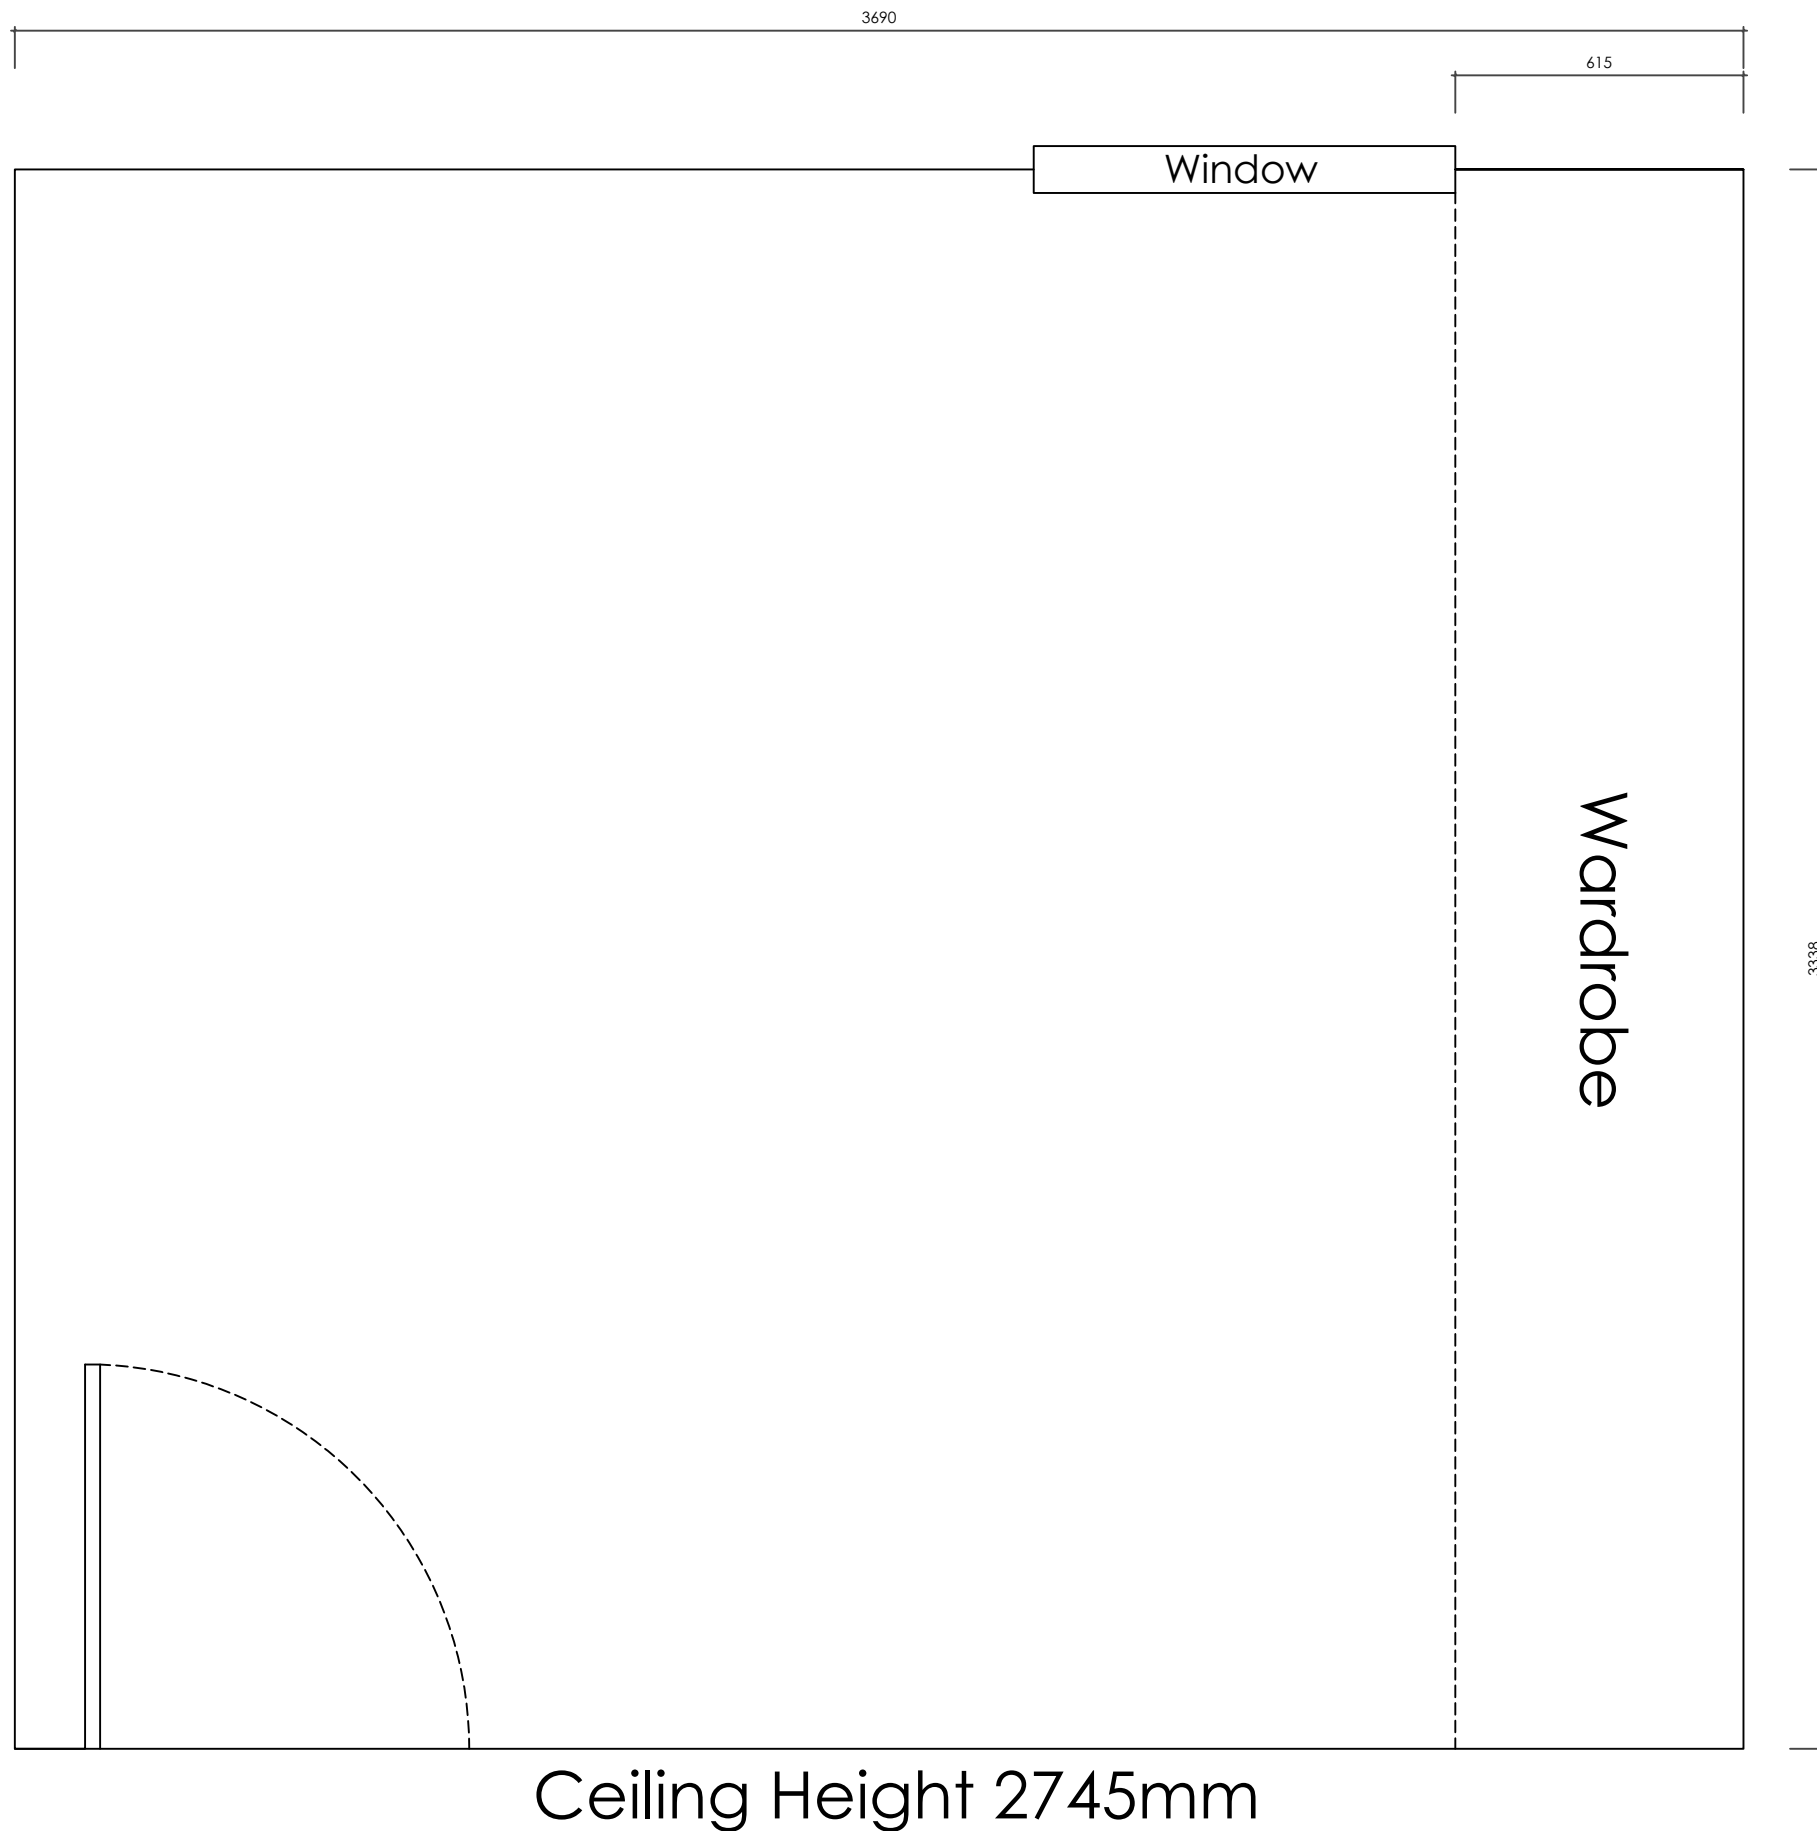

Finishes

M1 - WHITE MELAMINE INTERNAL - 16mm White Carcass

M2 - WHITE SLIDING DOORS - White Sliding Doors With 1 Mirror Door

-----

Hardware

H1 - ----
H2 - ----
H3 - ----
H4 - ----

Electrical

E1 - ----
E2 - ----

Branding

B1 - ----
B2 - ----

Notes

Ceiling Height 2745mm