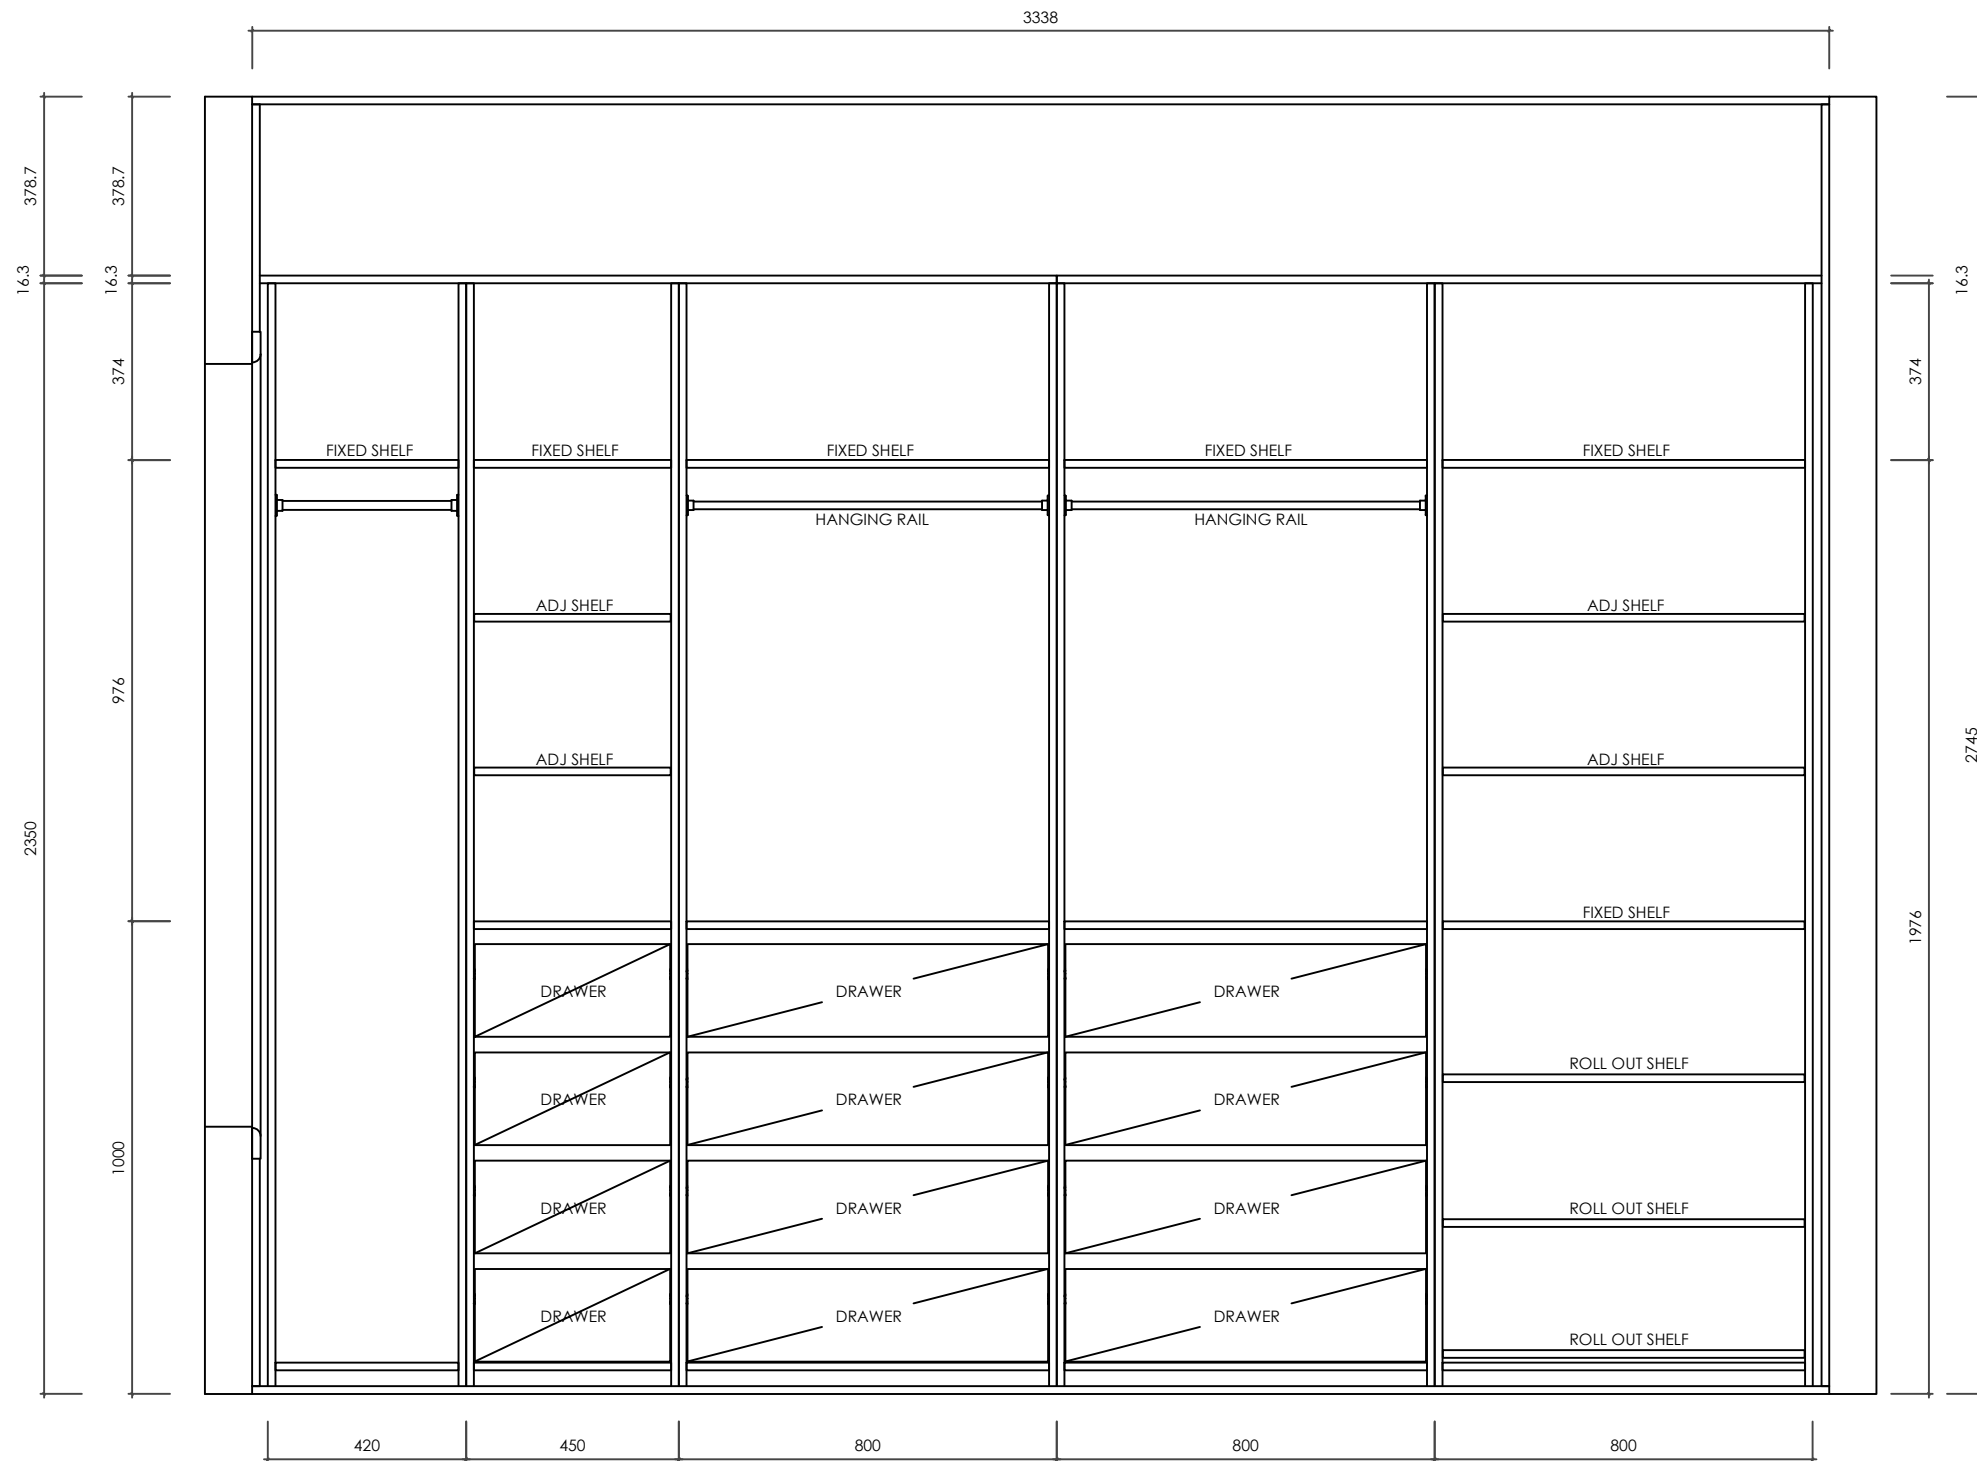

1.0 Front Elevation

Finishes

M1 - WHITE MELAMINE INTERNAL - 16mm White Carcass
M2 - WHITE SLIDING DOORS - White Sliding Doors With 1 Mirror Door

Hardware

H1 - ----
H2 - ----
H3 - ----
H4 - ----

Electrical

E1 - ----
E2 - ----

Branding

B1 - ----
B2 - ----

Notes