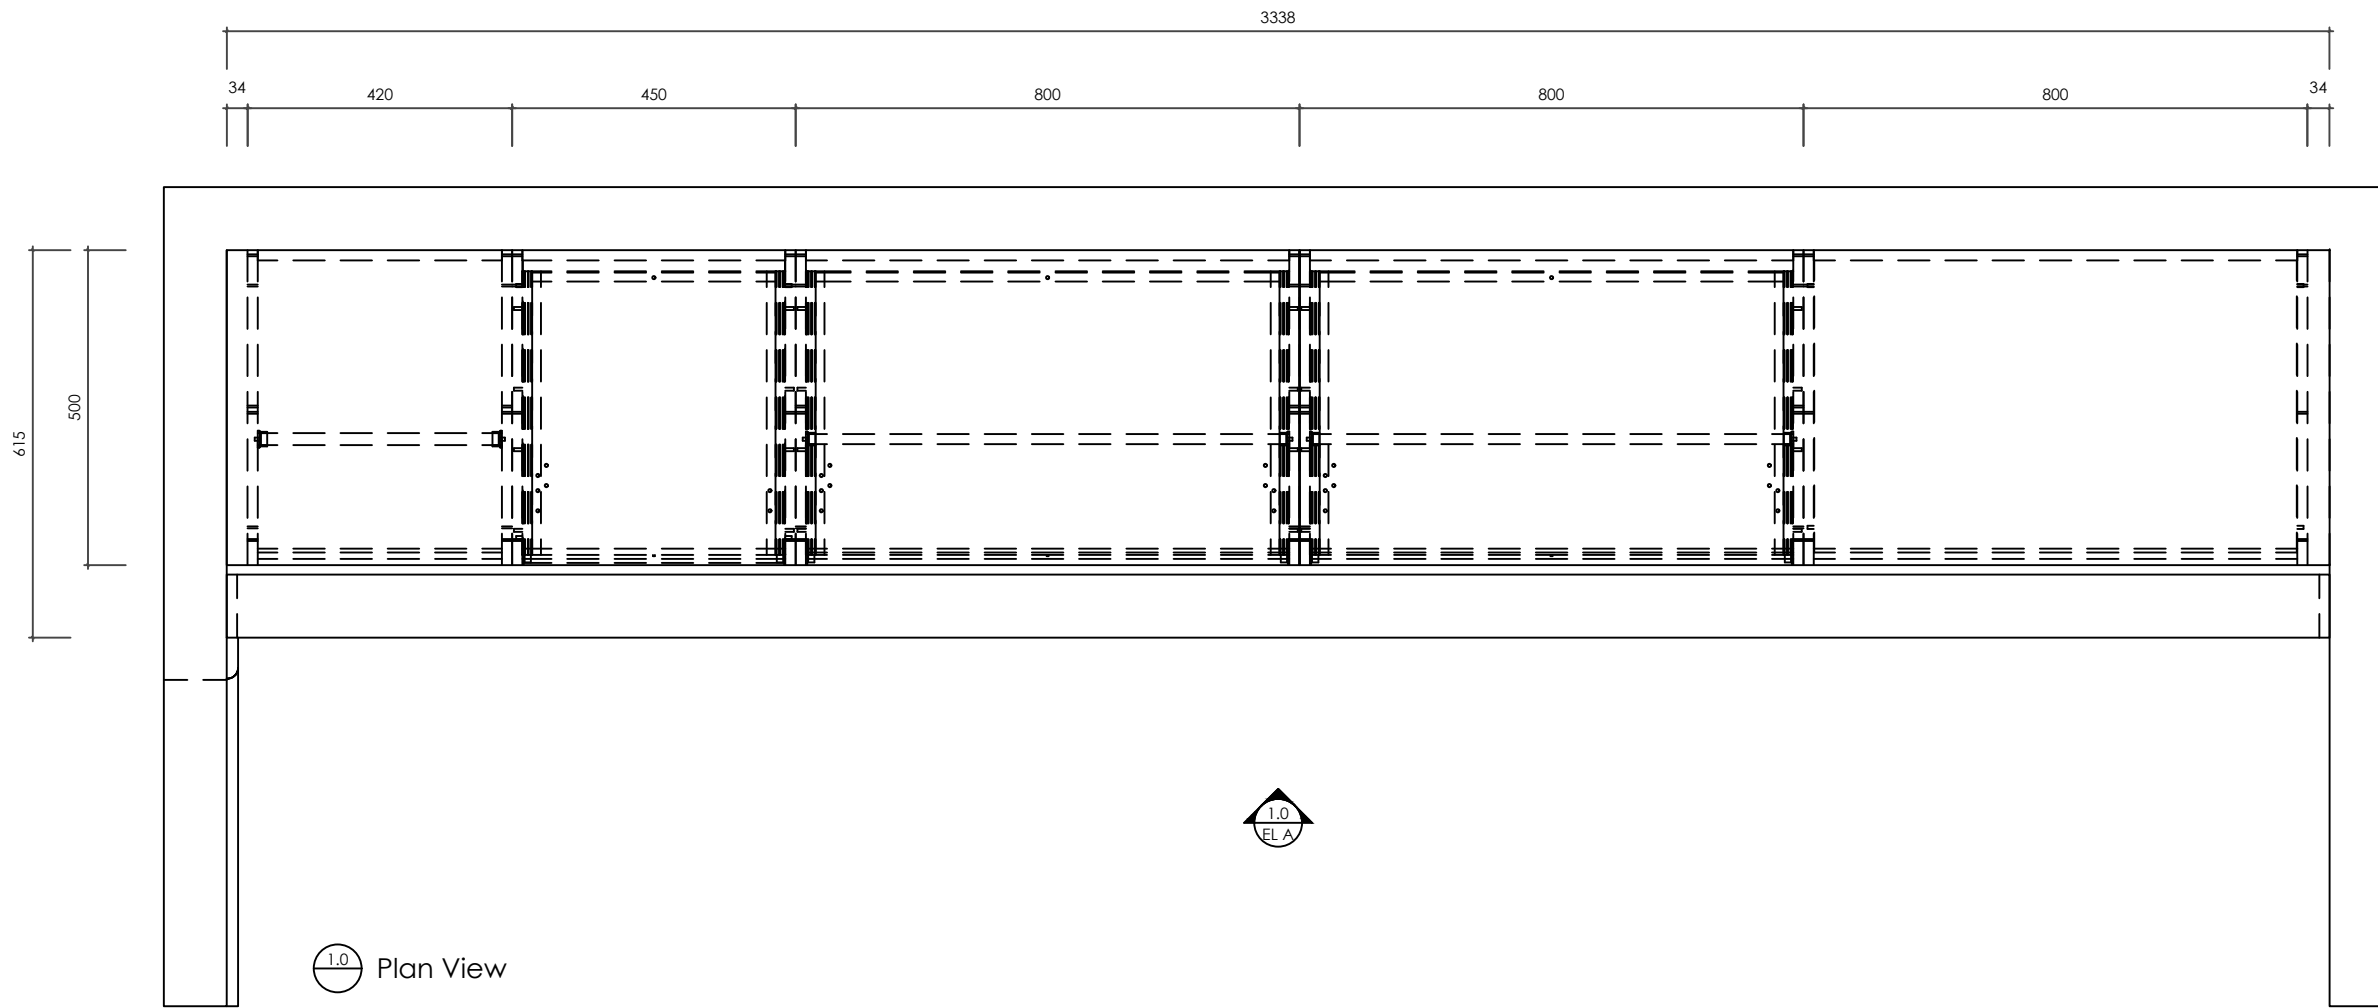

Finishes

M1 - WHITE MELAMINE INTERNAL - 16mm White Carcass

M2 - WHITE SLIDING DOORS - White Sliding Doors With 1 Mirror Door

-----

Hardware

H1 - ----
H2 - ----
H3 - ----
H4 - ----

Electrical

E1 - ----
E2 - ----

Branding

B1 - ----
B2 - ----

Notes