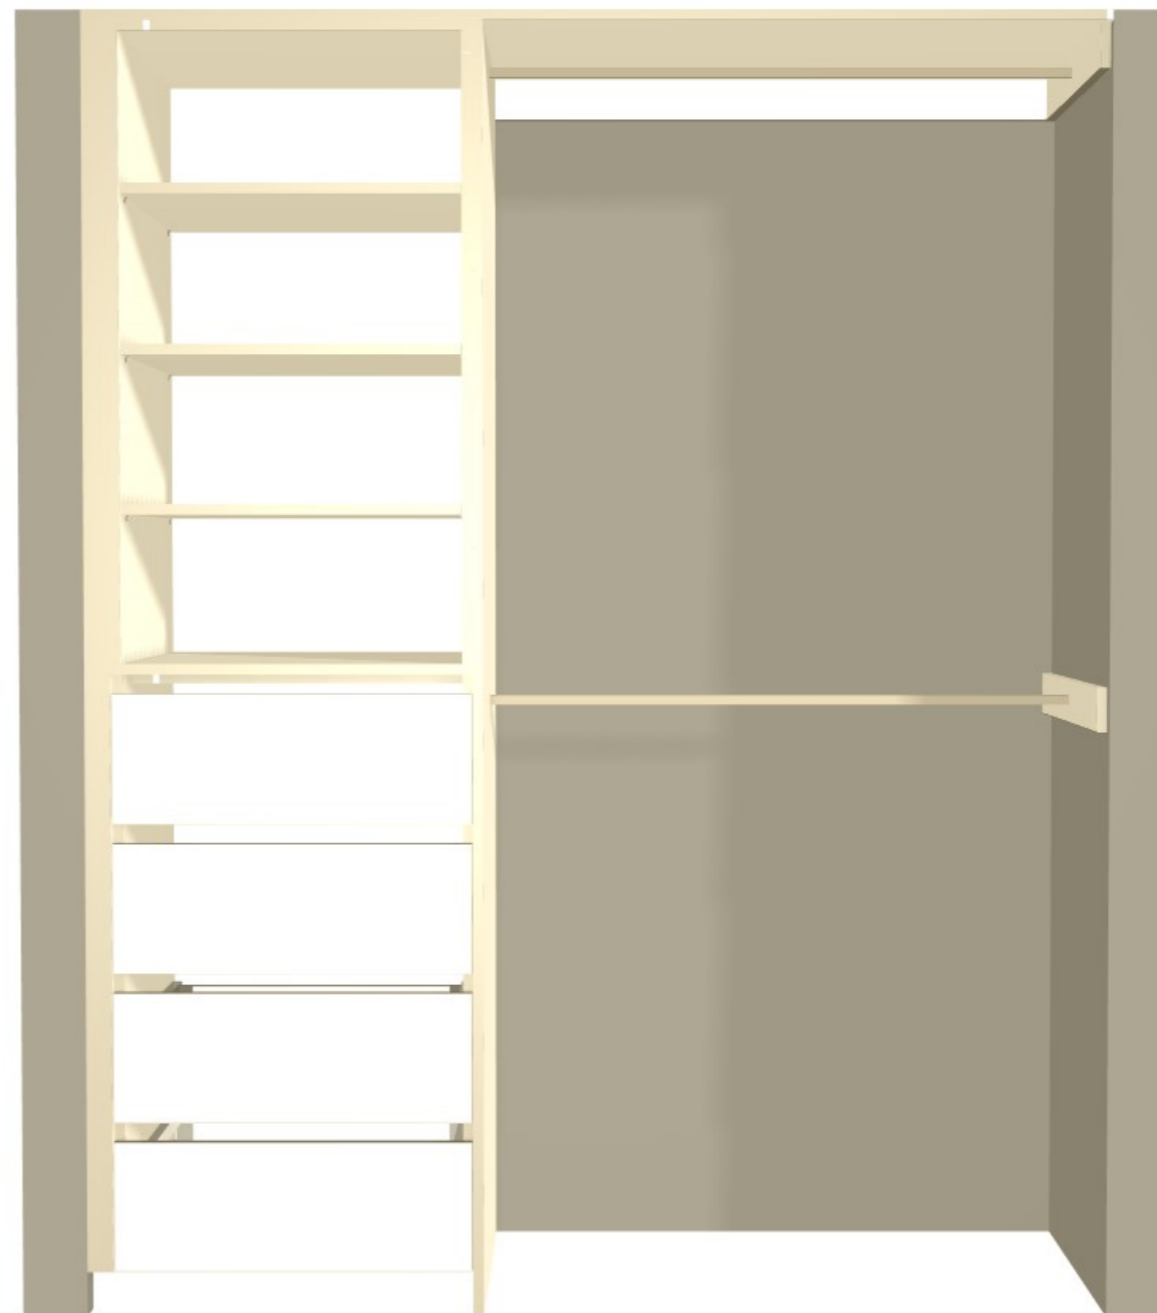

	Client: ARMER		Door and panels style/colour: WHITE HMR		Sheet 1 of 2
	Room: WARDROBE 1	Benchtop Colour: N/A		Drawer slides: DTC SMOOTH	Carcass: WHITE HMR
	Date: 13/07/23	Address:		Handles Item No: OPEN FINGER PULL	Approved by:

	Client: ARMER		Door and panels style/colour: WHITE HMR		Sheet 2 of 2
	Room: WARDROBE 2	Benchtop Colour: N/A		Drawer slides: DTC SMOOTH	Carcass: WHITE HMR
	Date: 13/07/23	Address:		Handles Item No: OPEN FINGER PULL	Approved by: