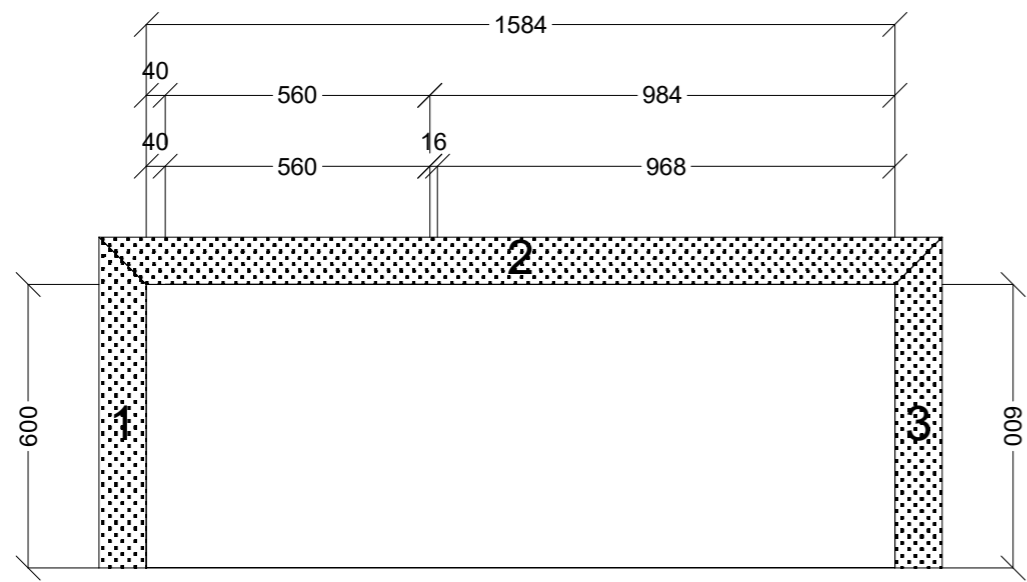

	Client: ARMER		Door and panels style/colour: WHITE HMR		Sheet 1 of 2
	Room: WARDROBE 1	Benchtop Colour: N/A		Drawer slides: DTC SMOOTH	Carcass: WHITE HMR
	Date: 13/07/23	Address:		Handles Item No: OPEN FINGER PULL	Approved by:

	Client: ARMER		Door and panels style/colour: WHITE HMR		Sheet 2 of 2
	Room: WARDROBE 2	Benchtop Colour: N/A		Drawer slides: DTC SMOOTH	Carcass: WHITE HMR
	Date: 13/07/23	Address:		Handles Item No: OPEN FINGER PULL	Approved by: