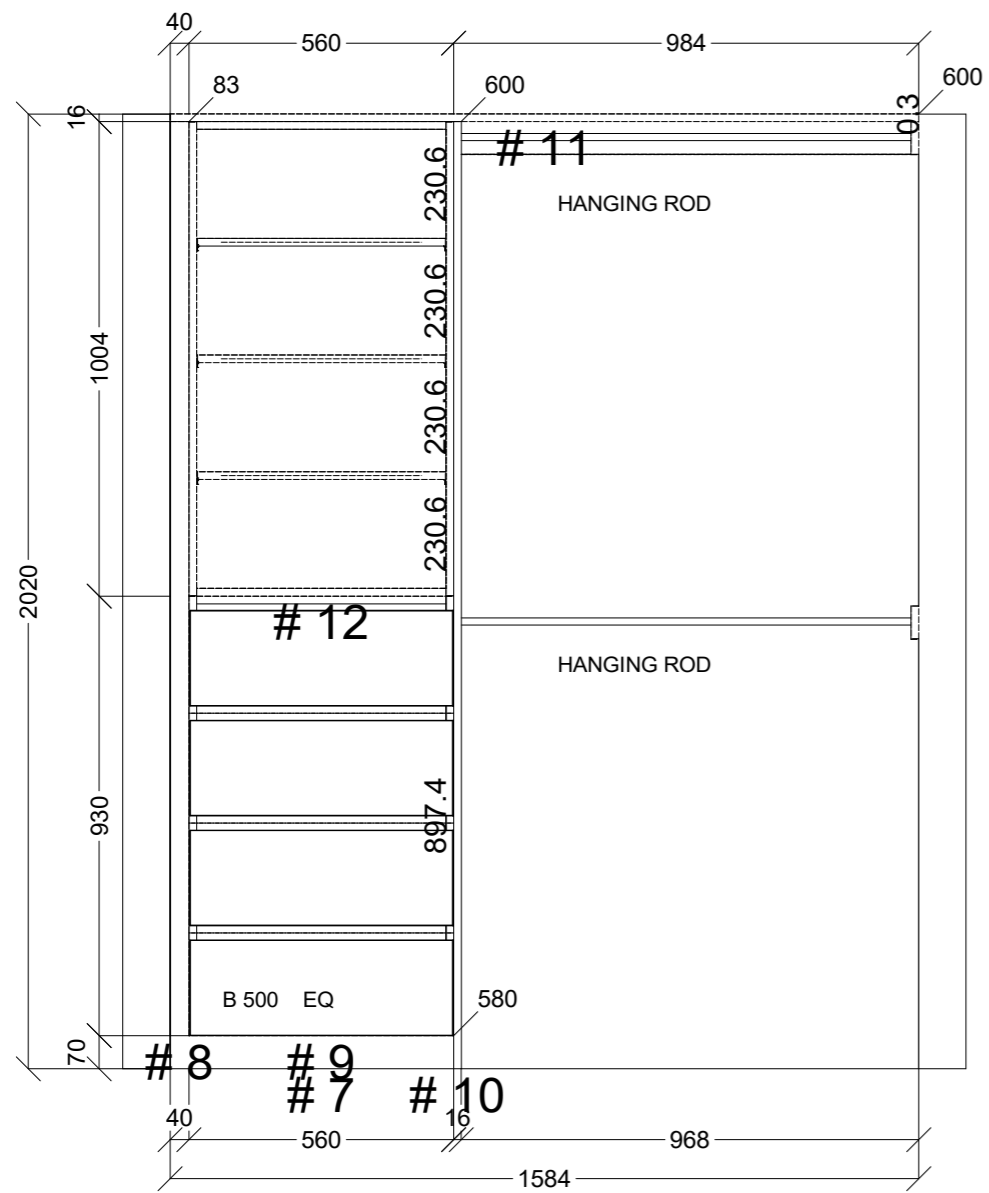

	Client: ARMER		Door and panels style/colour: WHITE HMR		Sheet 1 of 2
	Room: WARDROBE 1	Benchtop Colour: N/A		Drawer slides: DTC SMOOTH	Carcass: WHITE HMR
	Date: 13/07/23	Address:		Handles Item No: OPEN FINGER PULL	Approved by:

	Client: ARMER		Door and panels style/colour: WHITE HMR		Sheet 2 of 2
	Room: WARDROBE 2	Benchtop Colour: N/A		Drawer slides: DTC SMOOTH	Carcass: WHITE HMR
	Date: 13/07/23	Address:		Handles Item No: OPEN FINGER PULL	Approved by: