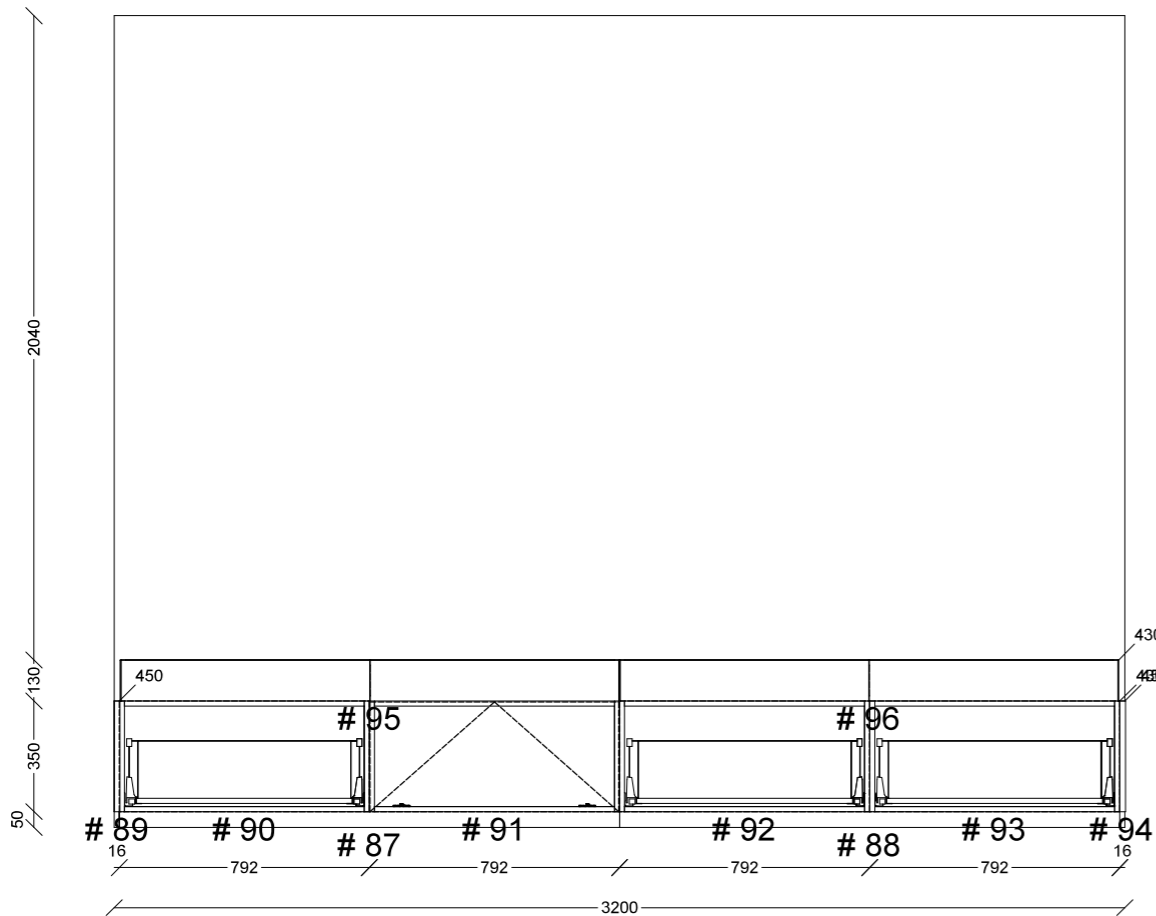

- 150mm Stone Benchtop
- Titus TekForm Push open Drawers
- Box no.91 push open cabinet not drawer

Colour: Polytec HAVANA Oak Woodmatt

\*Carcass White

\*\* All carcass face edging to be BLACK

Approved

Rejected (As Noted)

Name: Sash & Jelena		Title: Default	
Address: 3 Merville ave		Scale:	Date:
City: Malvern East	State:	DWG. By:	Sheet #
Job #: Sash & Jelena			Sheet 10