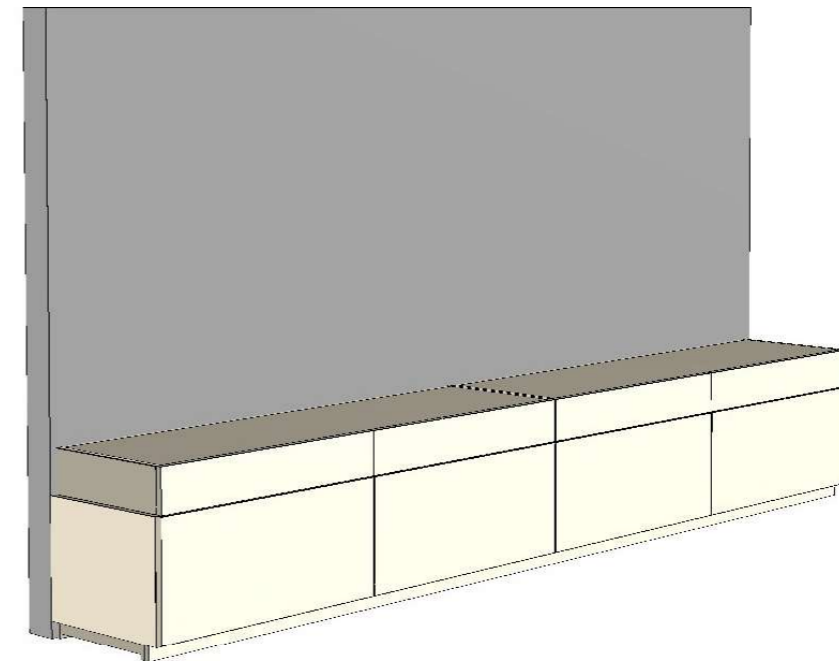

- 150mm Stone Benchtop
- Titus TekForm Push open Drawers
- Box no.91 push open cabinet not drawer

Colour: Polytec HAVANA Oak Woodmatt

\*Carcass White

\*\* All carcass face edging to be BLACK

Approved

Rejected (As Noted)

Name: Sash & Jelena		Title: Default	
Address: 3 Merville ave		Scale:	Date:
City: Malvern East	State:	DWG. By:	Sheet #
Job #: Sash & Jelena			Sheet 10