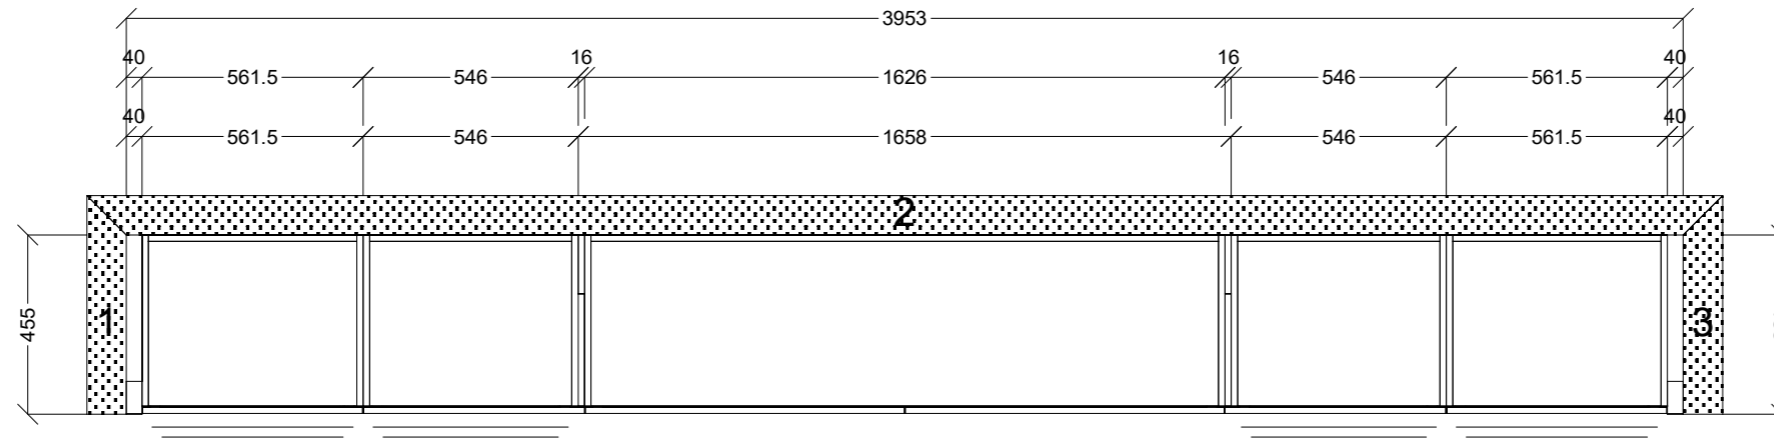

	Client: AL MCLEAN		Door and panels style/colour: POLYTEC POLAR WHITE MATT		Sheet 1 of 4
	Room: STUDIO DESK		Benchtop Colour: TASMANIAN OAK TIMBER BY OTHERS		Drawer slides: BLUM
	Carcass: WHITE HMR		Date: 31/07/23		Address: 13 TIKANTI CT CHELSEA
Handles Item No: BLACK D PULL 192MM		Approved by:			

	Client: AL MCLEAN		Door and panels style/colour: POLYTEC POLAR WHITE MATT		Sheet 2 of 4
	Room: BED WALL	Benchtop Colour: N/A		Drawer slides: BLUM	Carcass: WHITE HMR
	Date: 31/07/23	Address: 13 TIKANTI CT CHELSEA	Handles Item No: BLACK D PULL 192MM		Approved by:

 CONNECT KITCHENS	Client: AL MCLEAN		Door and panels style/colour: POLYTEC POLAR WHITE MATT		Sheet 3 of 4
	Room: BED WALL	Benchtop Colour: N/A		Drawer slides: BLUM	Carcass: WHITE HMR
	Date: 31/07/23	Address: 13 TIKANTI CT CHELSEA		Handles Item No: BLACK D PULL 192MM	Approved by:

	Client: AL MCLEAN		Door and panels style/colour: POLYTEC POLAR WHITE MATT		Sheet 4 of 4
	Room: KITCHENETTE	Benchtop Colour: TASMANIAN OAK TIMBER BY OTHERS	Drawer slides: BLUM		Carcass: WHITE HMR
	Date: 31/07/23	Address: 13 TIKANTI CT CHELSEA	Handles Item No: BLACK D PULL 128MM		Approved by: