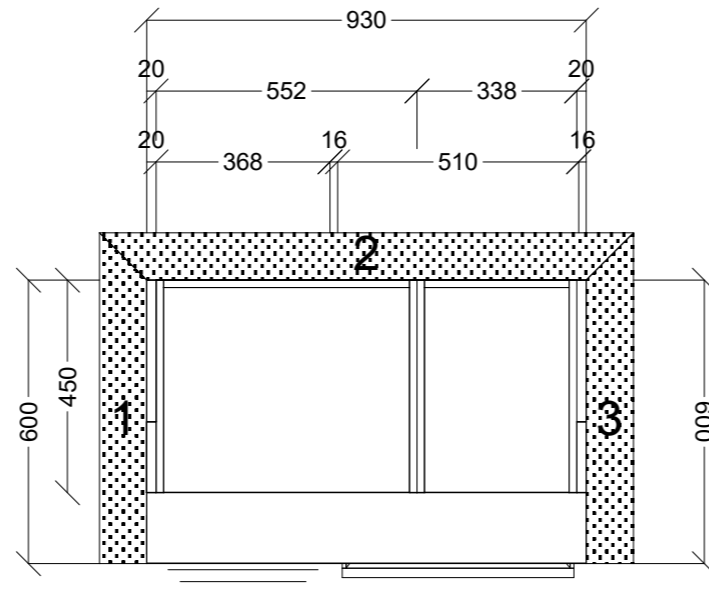

	Client: AL MCLEAN		Door and panels style/colour: POLYTEC POLAR WHITE MATT		Sheet 1 of 4
	Room: STUDIO DESK		Benchtop Colour: TASMANIAN OAK TIMBER BY OTHERS		Drawer slides: BLUM
	Carcass: WHITE HMR		Date: 31/07/23		Address: 13 TIKANTI CT CHELSEA
Handles Item No: BLACK D PULL 192MM		Approved by:			

	Client: AL MCLEAN		Door and panels style/colour: POLYTEC POLAR WHITE MATT		Sheet 2 of 4
	Room: BED WALL	Benchtop Colour: N/A		Drawer slides: BLUM	Carcass: WHITE HMR
	Date: 31/07/23	Address: 13 TIKANTI CT CHELSEA	Handles Item No: BLACK D PULL 192MM		Approved by:

 CONNECT KITCHENS	Client: AL MCLEAN		Door and panels style/colour: POLYTEC POLAR WHITE MATT		Sheet 3 of 4
	Room: BED WALL	Benchtop Colour: N/A		Drawer slides: BLUM	Carcass: WHITE HMR
	Date: 31/07/23	Address: 13 TIKANTI CT CHELSEA		Handles Item No: BLACK D PULL 192MM	Approved by: