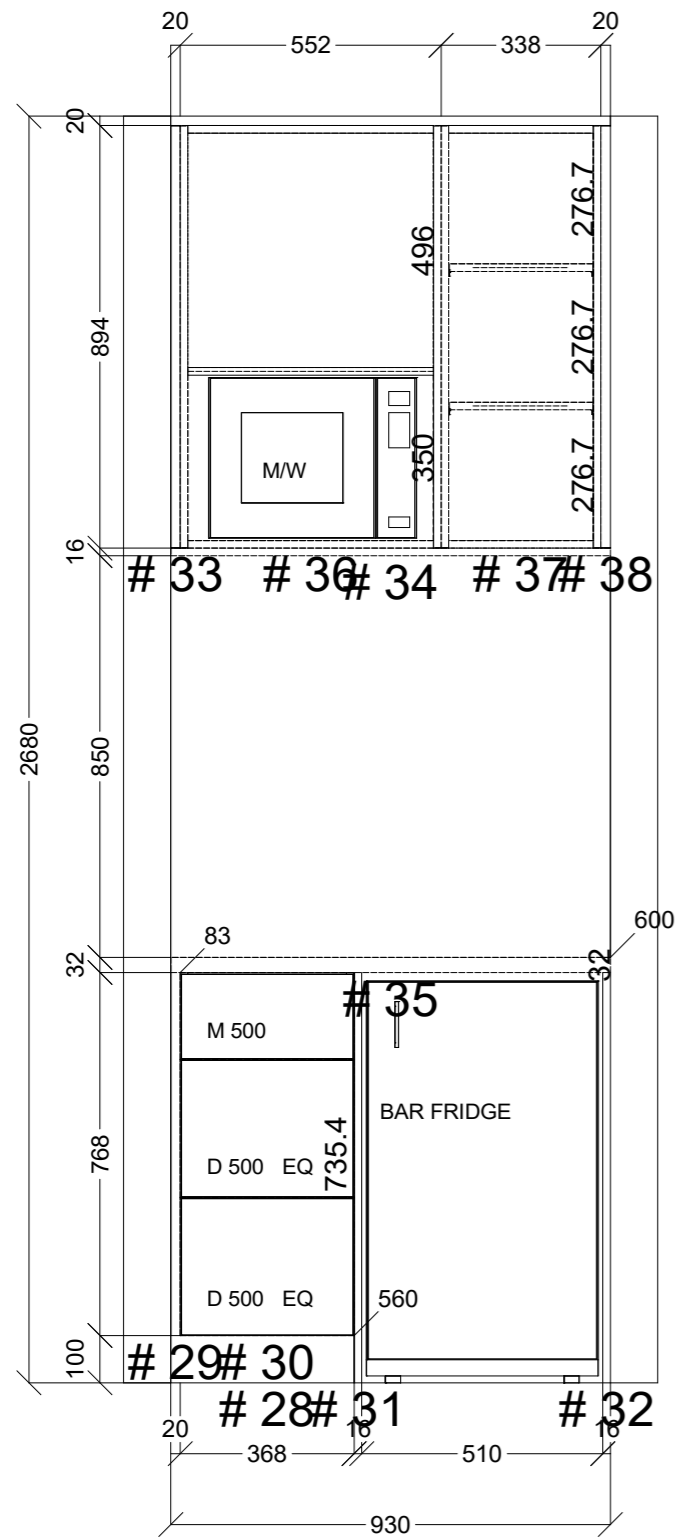

	Client: AL MCLEAN		Door and panels style/colour: POLYTEC POLAR WHITE MATT		Sheet 1 of 4
	Room: STUDIO DESK		Benchtop Colour: TASMANIAN OAK TIMBER BY OTHERS		Drawer slides: BLUM
	Carcass: WHITE HMR		Date: 31/07/23		Address: 13 TIKANTI CT CHELSEA
Handles Item No: BLACK D PULL 192MM		Approved by:			

	Client: AL MCLEAN		Door and panels style/colour: POLYTEC POLAR WHITE MATT		Sheet 2 of 4
	Room: BED WALL	Benchtop Colour: N/A		Drawer slides: BLUM	Carcass: WHITE HMR
	Date: 31/07/23	Address: 13 TIKANTI CT CHELSEA	Handles Item No: BLACK D PULL 192MM		Approved by:

 CONNECT KITCHENS	Client: AL MCLEAN		Door and panels style/colour: POLYTEC POLAR WHITE MATT		Sheet 3 of 4
	Room: BED WALL	Benchtop Colour: N/A		Drawer slides: BLUM	Carcass: WHITE HMR
	Date: 31/07/23	Address: 13 TIKANTI CT CHELSEA		Handles Item No: BLACK D PULL 192MM	Approved by:

	Client: AL MCLEAN		Door and panels style/colour: POLYTEC POLAR WHITE MATT		Sheet 4 of 4
	Room: KITCHENETTE	Benchtop Colour: TASMANIAN OAK TIMBER BY OTHERS	Drawer slides: BLUM		Carcass: WHITE HMR
	Date: 31/07/23	Address: 13 TIKANTI CT CHELSEA	Handles Item No: BLACK D PULL 128MM		Approved by: