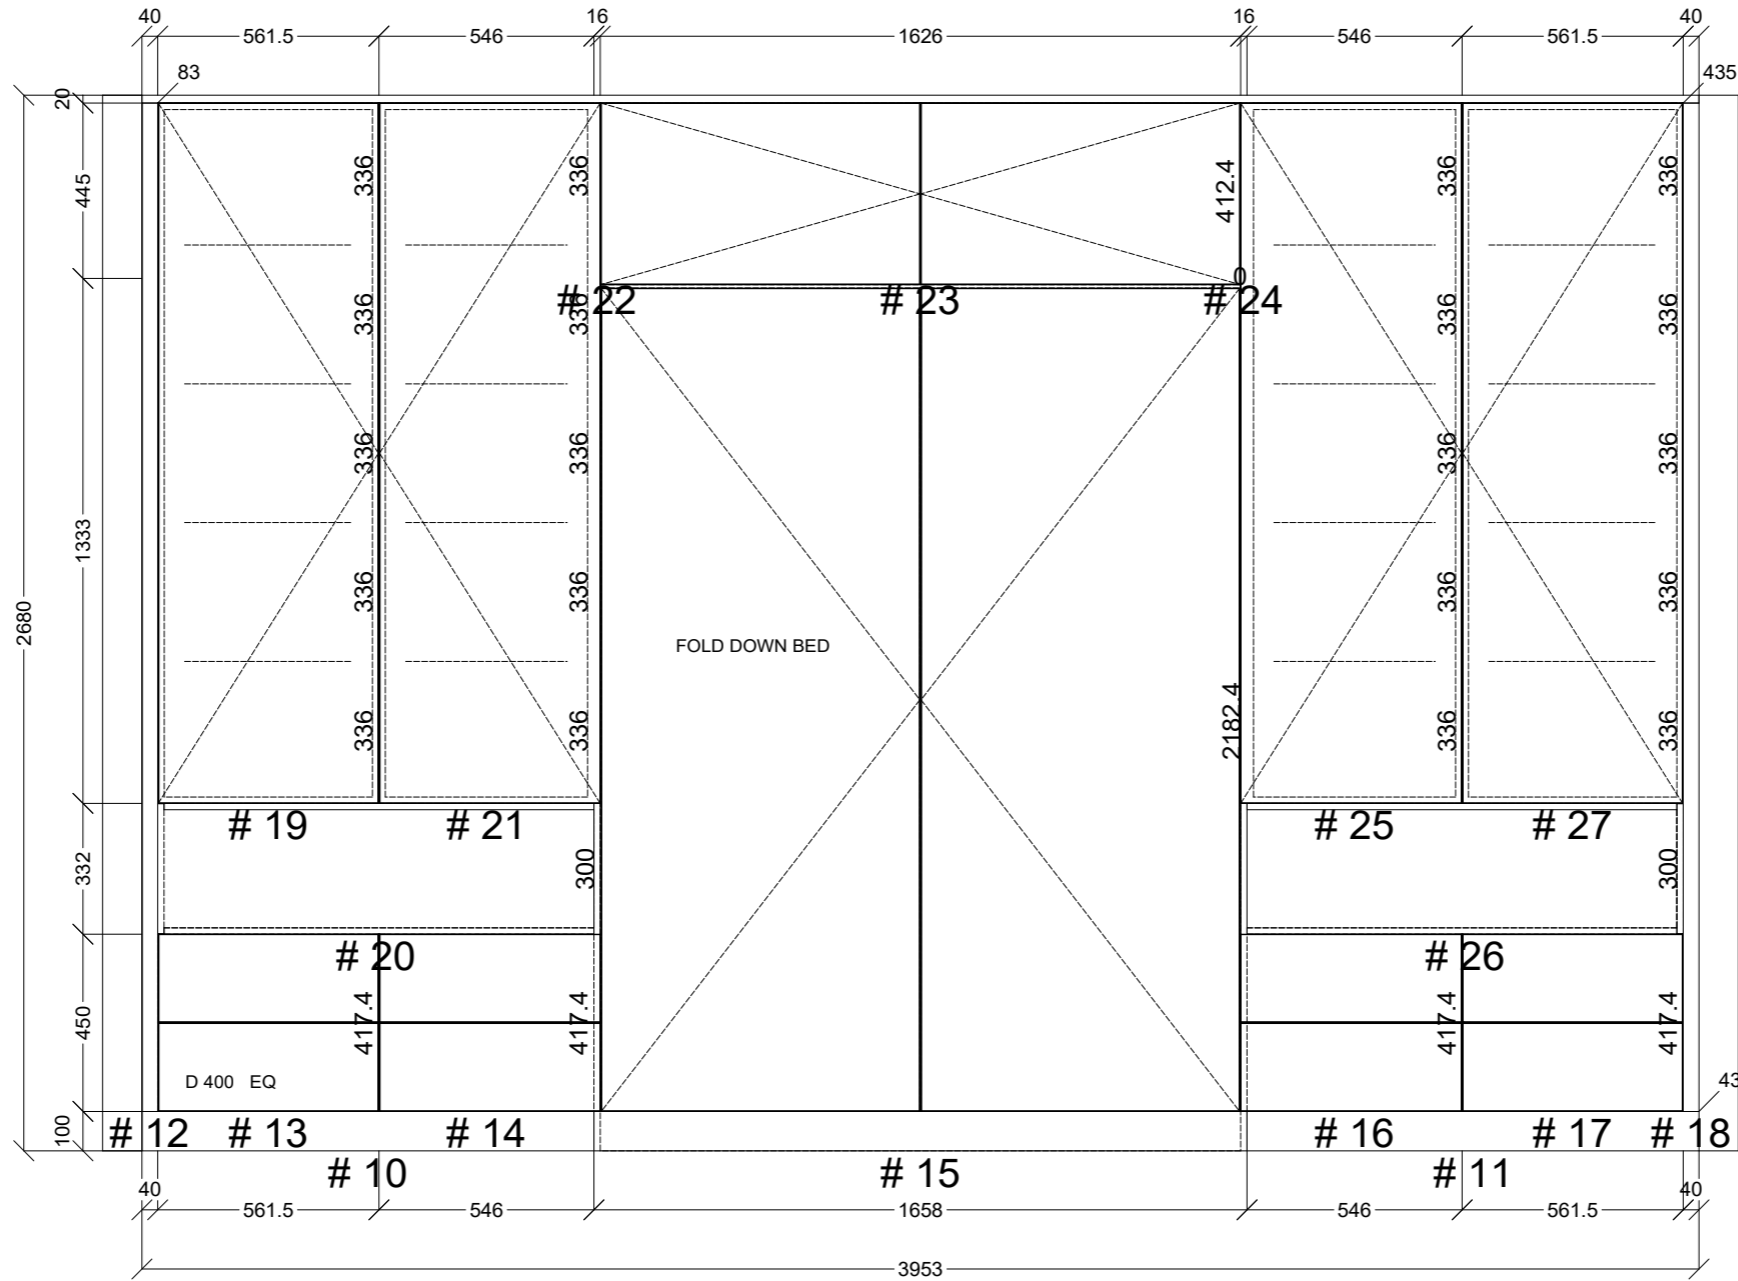

	Client: AL MCLEAN		Door and panels style/colour: POLYTEC POLAR WHITE MATT		Sheet 2 of 4
	Room: BED WALL	Benchtop Colour: N/A		Drawer slides: BLUM	Carcass: WHITE HMR
	Date: 31/07/23	Address: 13 TIKANTI CT CHELSEA	Handles Item No: BLACK D PULL 192MM		Approved by:

 CONNECT KITCHENS	Client: AL MCLEAN		Door and panels style/colour: POLYTEC POLAR WHITE MATT		Sheet 3 of 4
	Room: BED WALL	Benchtop Colour: N/A		Drawer slides: BLUM	Carcass: WHITE HMR
	Date: 31/07/23	Address: 13 TIKANTI CT CHELSEA		Handles Item No: BLACK D PULL 192MM	Approved by:

	Client: AL MCLEAN		Door and panels style/colour: POLYTEC POLAR WHITE MATT		Sheet 4 of 4
	Room: KITCHENETTE	Benchtop Colour: TASMANIAN OAK TIMBER BY OTHERS	Drawer slides: BLUM		Carcass: WHITE HMR
	Date: 31/07/23	Address: 13 TIKANTI CT CHELSEA	Handles Item No: BLACK D PULL 128MM		Approved by: