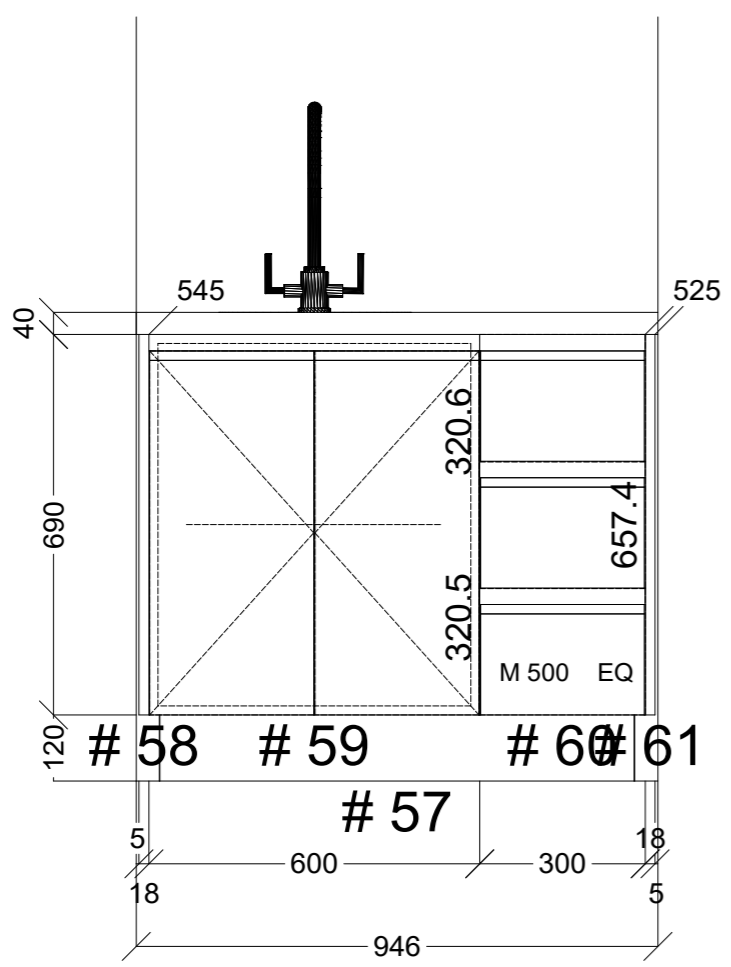

	Client: MARIA NATOLI		Door and panels style/colour: 2PAC VIVID WHITE SATIN		Sheet 2 of 8
	Room: KITCHEN	Benchtop Colour: 40MM YDL SHADOW GREY STONE		Drawer slides: BLUM ANTARO	Carcass: WHITE HMR
	Date: 08/08/23	Address: 28 SANDLEWOOD DRIVE STH OAKLEIGH	Handles Item No: 45' FINGER PULL		Approved by:

ISLAND REAR IN TESROL CARBON

	Client: MARIA NATOLI		Door and panels style/colour: 2PAC VIVID WHITE SATIN		Sheet 4 of 8
	Room: KITCHEN	Benchtop Colour: 40MM YDL SHADOW GREY STONE		Drawer slides: BLUM ANTARO	Carcass: WHITE HMR
	Date: 08/08/23	Address: 28 SANDLEWOOD DRIVE STH OAKLEIGH	Handles Item No: 45' FINGER PULL		Approved by:

	Client: MARIA NATOLI		Door and panels style/colour: 2PAC VIVID WHITE SATIN		Sheet 5 of 8
	Room: KITCHEN	Benchtop Colour: 40MM YDL SHADOW GREY STONE		Drawer slides: BLUM ANTARO	Carcass: WHITE HMR
	Date: 08/08/23	Address: 28 SANDLEWOOD DRIVE STH OAKLEIGH	Handles Item No: 45' FINGER PULL		Approved by:

 CONNECT KITCHENS	Client: MARIA NATOLI		Door and panels style/colour: 2PAC VIVID WHITE SATIN		Sheet 7 of 8
	Room: BATHROOM	Benchtop Colour: 40MM YDL SHADOW GREY STONE		Drawer slides: N/A	Carcass: WHITE HMR
	Date: 08/08/23	Address: 28 SANDLEWOOD DRIVE STH OAKLEIGH	Handles Item No: 45' FINGER PULL		Approved by: