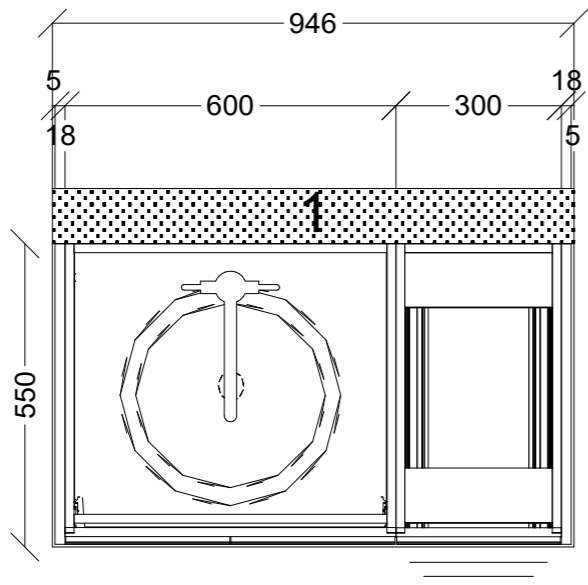

	Client: MARIA NATOLI		Door and panels style/colour: 2PAC VIVID WHITE SATIN		Sheet 1 of 8
	Room: KITCHEN	Benchtop Colour: 40MM YDL SHADOW GREY STONE		Drawer slides: BLUM ANTARO	Carcass: WHITE HMR
	Date: 08/08/23	Address: 28 SANDLEWOOD DRIVE STH OAKLEIGH	Handles Item No: 45' FINGER PULL		Approved by:

	Client: MARIA NATOLI		Door and panels style/colour: 2PAC VIVID WHITE SATIN		Sheet 2 of 8
	Room: KITCHEN	Benchtop Colour: 40MM YDL SHADOW GREY STONE		Drawer slides: BLUM ANTARO	Carcass: WHITE HMR
	Date: 08/08/23	Address: 28 SANDLEWOOD DRIVE STH OAKLEIGH	Handles Item No: 45' FINGER PULL		Approved by:

ISLAND REAR IN TESROL CARBON

	Client: MARIA NATOLI		Door and panels style/colour: 2PAC VIVID WHITE SATIN		Sheet 4 of 8
	Room: KITCHEN	Benchtop Colour: 40MM YDL SHADOW GREY STONE		Drawer slides: BLUM ANTARO	Carcass: WHITE HMR
	Date: 08/08/23	Address: 28 SANDLEWOOD DRIVE STH OAKLEIGH	Handles Item No: 45' FINGER PULL		Approved by:

	Client: MARIA NATOLI		Door and panels style/colour: 2PAC VIVID WHITE SATIN		Sheet 5 of 8
	Room: KITCHEN	Benchtop Colour: 40MM YDL SHADOW GREY STONE		Drawer slides: BLUM ANTARO	Carcass: WHITE HMR
	Date: 08/08/23	Address: 28 SANDLEWOOD DRIVE STH OAKLEIGH	Handles Item No: 45' FINGER PULL		Approved by: