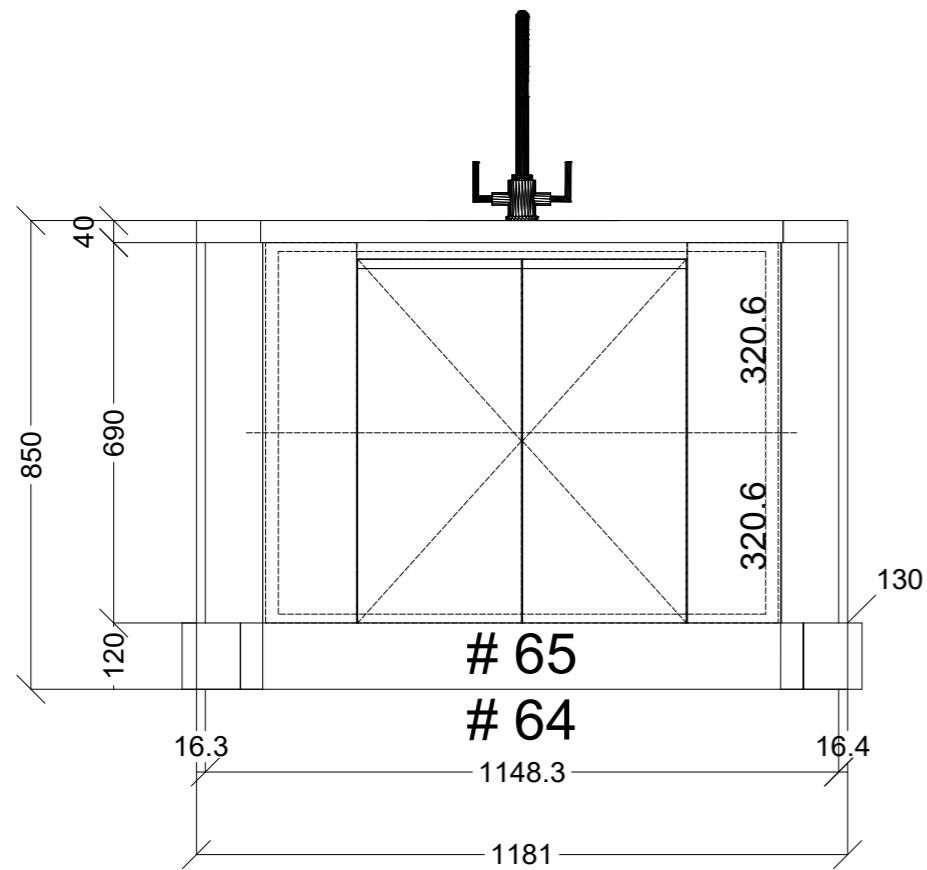

	Client: MARIA NATOLI		Door and panels style/colour: 2PAC VIVID WHITE SATIN		Sheet 5 of 8
	Room: KITCHEN	Benchtop Colour: 40MM YDL SHADOW GREY STONE		Drawer slides: BLUM ANTARO	Carcass: WHITE HMR
	Date: 08/08/23	Address: 28 SANDLEWOOD DRIVE STH OAKLEIGH	Handles Item No: 45' FINGER PULL		Approved by:

 CONNECT KITCHENS	Client: MARIA NATOLI		Door and panels style/colour: 2PAC VIVID WHITE SATIN		Sheet 7 of 8
	Room: BATHROOM	Benchtop Colour: 40MM YDL SHADOW GREY STONE		Drawer slides: N/A	Carcass: WHITE HMR
	Date: 08/08/23	Address: 28 SANDLEWOOD DRIVE STH OAKLEIGH	Handles Item No: 45' FINGER PULL		Approved by: