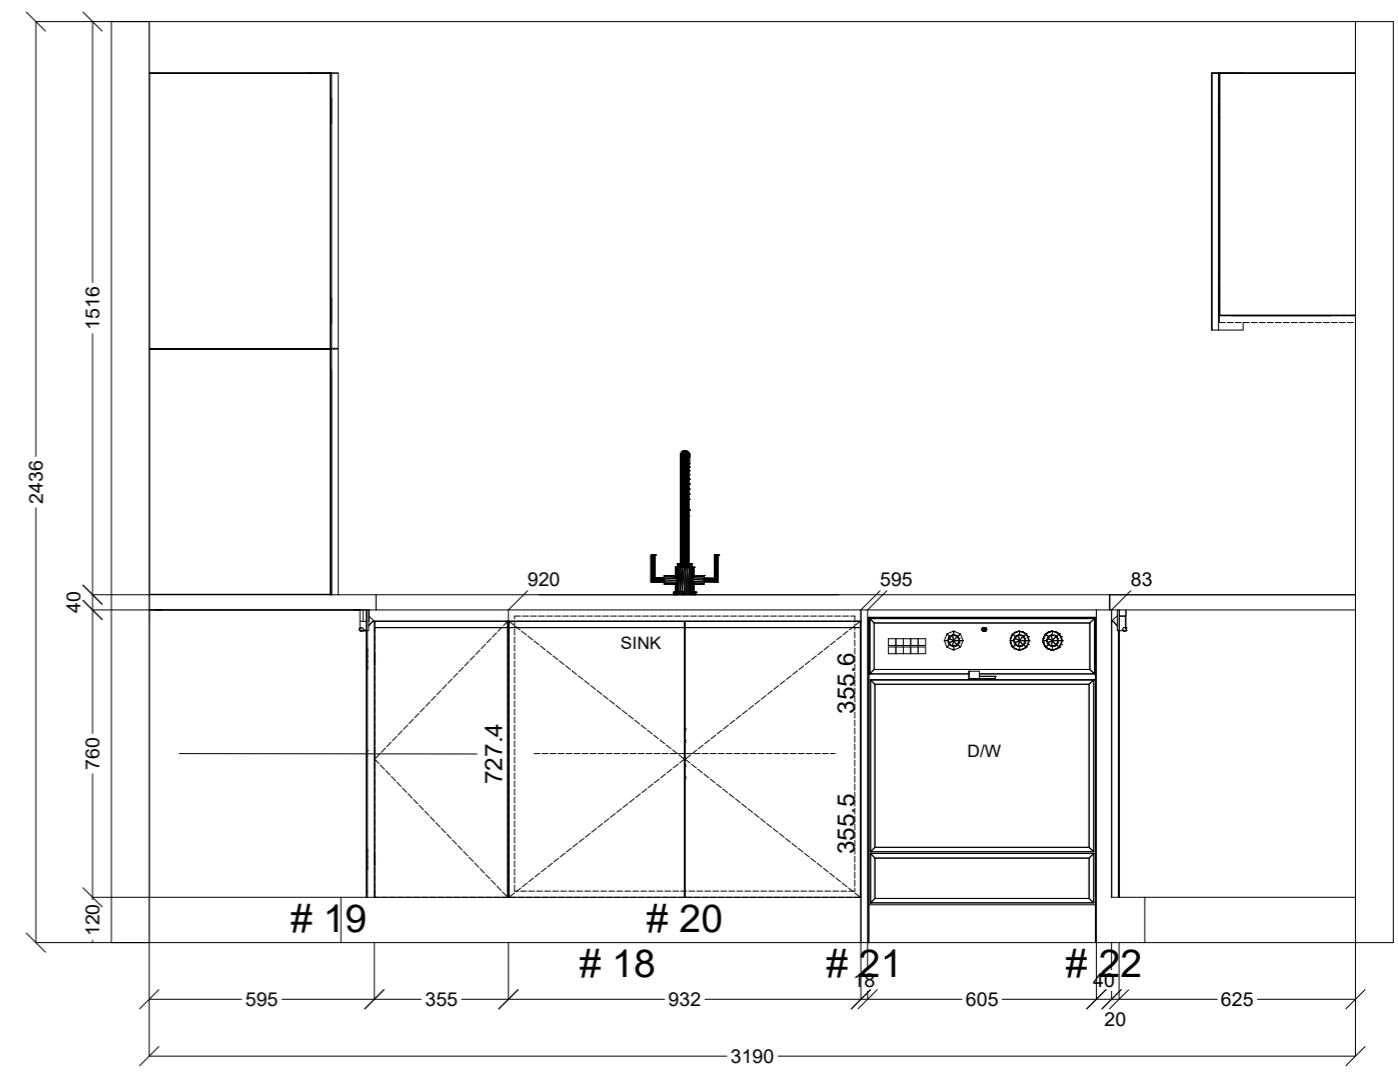

	Client: MARIA NATOLI		Door and panels style/colour: 2PAC VIVID WHITE SATIN		Sheet 1 of 8
	Room: KITCHEN	Benchtop Colour: 40MM YDL SHADOW GREY STONE		Drawer slides: BLUM ANTARO	Carcass: WHITE HMR
	Date: 08/08/23	Address: 28 SANDLEWOOD DRIVE STH OAKLEIGH	Handles Item No: 45' FINGER PULL		Approved by:

	Client: MARIA NATOLI		Door and panels style/colour: 2PAC VIVID WHITE SATIN		Sheet 2 of 8
	Room: KITCHEN	Benchtop Colour: 40MM YDL SHADOW GREY STONE		Drawer slides: BLUM ANTARO	Carcass: WHITE HMR
	Date: 08/08/23	Address: 28 SANDLEWOOD DRIVE STH OAKLEIGH	Handles Item No: 45' FINGER PULL		Approved by:

ISLAND REAR IN TESROL CARBON

	Client: MARIA NATOLI		Door and panels style/colour: 2PAC VIVID WHITE SATIN		Sheet 4 of 8
	Room: KITCHEN	Benchtop Colour: 40MM YDL SHADOW GREY STONE		Drawer slides: BLUM ANTARO	Carcass: WHITE HMR
	Date: 08/08/23	Address: 28 SANDLEWOOD DRIVE STH OAKLEIGH	Handles Item No: 45' FINGER PULL		Approved by:

	Client: MARIA NATOLI		Door and panels style/colour: 2PAC VIVID WHITE SATIN		Sheet 5 of 8
	Room: KITCHEN	Benchtop Colour: 40MM YDL SHADOW GREY STONE		Drawer slides: BLUM ANTARO	Carcass: WHITE HMR
	Date: 08/08/23	Address: 28 SANDLEWOOD DRIVE STH OAKLEIGH	Handles Item No: 45' FINGER PULL		Approved by: