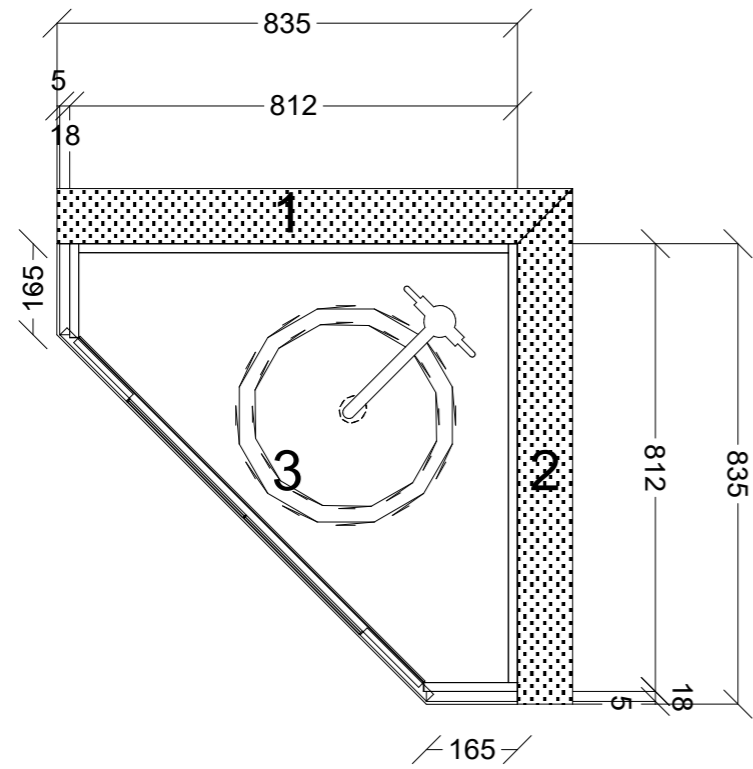

ISLAND REAR IN TESROL CARBON

	Client: MARIA NATOLI		Door and panels style/colour: 2PAC VIVID WHITE SATIN		Sheet 4 of 8
	Room: KITCHEN	Benchtop Colour: 40MM YDL SHADOW GREY STONE		Drawer slides: BLUM ANTARO	Carcass: WHITE HMR
	Date: 08/08/23	Address: 28 SANDLEWOOD DRIVE STH OAKLEIGH	Handles Item No: 45' FINGER PULL		Approved by:

	Client: MARIA NATOLI		Door and panels style/colour: 2PAC VIVID WHITE SATIN		Sheet 5 of 8
	Room: KITCHEN	Benchtop Colour: 40MM YDL SHADOW GREY STONE		Drawer slides: BLUM ANTARO	Carcass: WHITE HMR
	Date: 08/08/23	Address: 28 SANDLEWOOD DRIVE STH OAKLEIGH	Handles Item No: 45' FINGER PULL		Approved by:

 CONNECT KITCHENS	Client: MARIA NATOLI		Door and panels style/colour: 2PAC VIVID WHITE SATIN		Sheet 7 of 8
	Room: BATHROOM	Benchtop Colour: 40MM YDL SHADOW GREY STONE		Drawer slides: N/A	Carcass: WHITE HMR
	Date: 08/08/23	Address: 28 SANDLEWOOD DRIVE STH OAKLEIGH	Handles Item No: 45' FINGER PULL		Approved by:

	Client: MARIA NATOLI		Door and panels style/colour: 2PAC VIVID WHITE SATIN		Sheet 8 of 8
	Room: ENSUITE	Benchtop Colour: 40MM YDL SHADOW GREY STONE	Drawer slides: N/A		Carcass: WHITE HMR
	Date: 08/08/23	Address: 28 SANDLEWOOD DRIVE STH OAKLEIGH	Handles Item No: 45' FINGER PULL		Approved by: