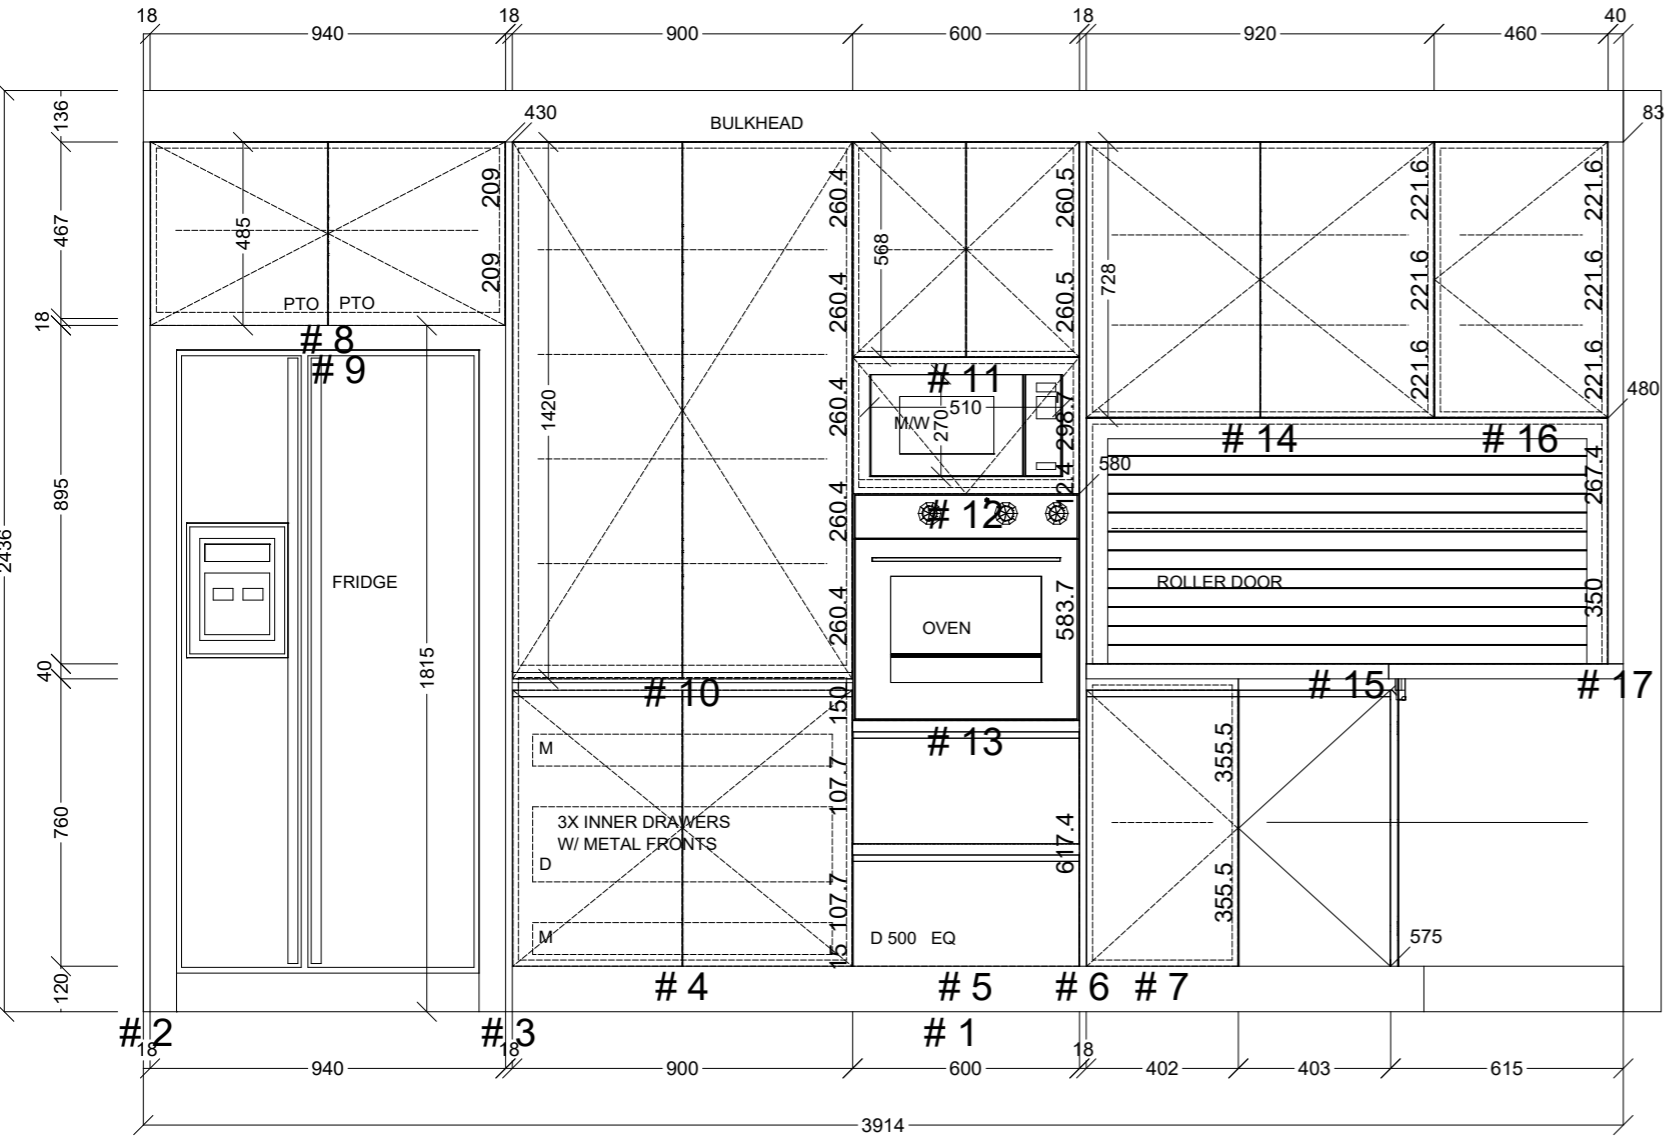

	Client: MARIA NATOLI		Door and panels style/colour: 2PAC VIVID WHITE SATIN		Sheet 1 of 8
	Room: KITCHEN	Benchtop Colour: 40MM YDL SHADOW GREY STONE		Drawer slides: BLUM ANTARO	Carcass: WHITE HMR
	Date: 08/08/23	Address: 28 SANDLEWOOD DRIVE STH OAKLEIGH	Handles Item No: 45' FINGER PULL		Approved by:

	Client: MARIA NATOLI		Door and panels style/colour: 2PAC VIVID WHITE SATIN		Sheet 2 of 8
	Room: KITCHEN	Benchtop Colour: 40MM YDL SHADOW GREY STONE		Drawer slides: BLUM ANTARO	Carcass: WHITE HMR
	Date: 08/08/23	Address: 28 SANDLEWOOD DRIVE STH OAKLEIGH	Handles Item No: 45' FINGER PULL		Approved by:

ISLAND REAR IN TESROL CARBON

	Client: MARIA NATOLI		Door and panels style/colour: 2PAC VIVID WHITE SATIN		Sheet 4 of 8
	Room: KITCHEN	Benchtop Colour: 40MM YDL SHADOW GREY STONE		Drawer slides: BLUM ANTARO	Carcass: WHITE HMR
	Date: 08/08/23	Address: 28 SANDLEWOOD DRIVE STH OAKLEIGH	Handles Item No: 45' FINGER PULL		Approved by:

	Client: MARIA NATOLI		Door and panels style/colour: 2PAC VIVID WHITE SATIN		Sheet 5 of 8
	Room: KITCHEN	Benchtop Colour: 40MM YDL SHADOW GREY STONE		Drawer slides: BLUM ANTARO	Carcass: WHITE HMR
	Date: 08/08/23	Address: 28 SANDLEWOOD DRIVE STH OAKLEIGH	Handles Item No: 45' FINGER PULL		Approved by: