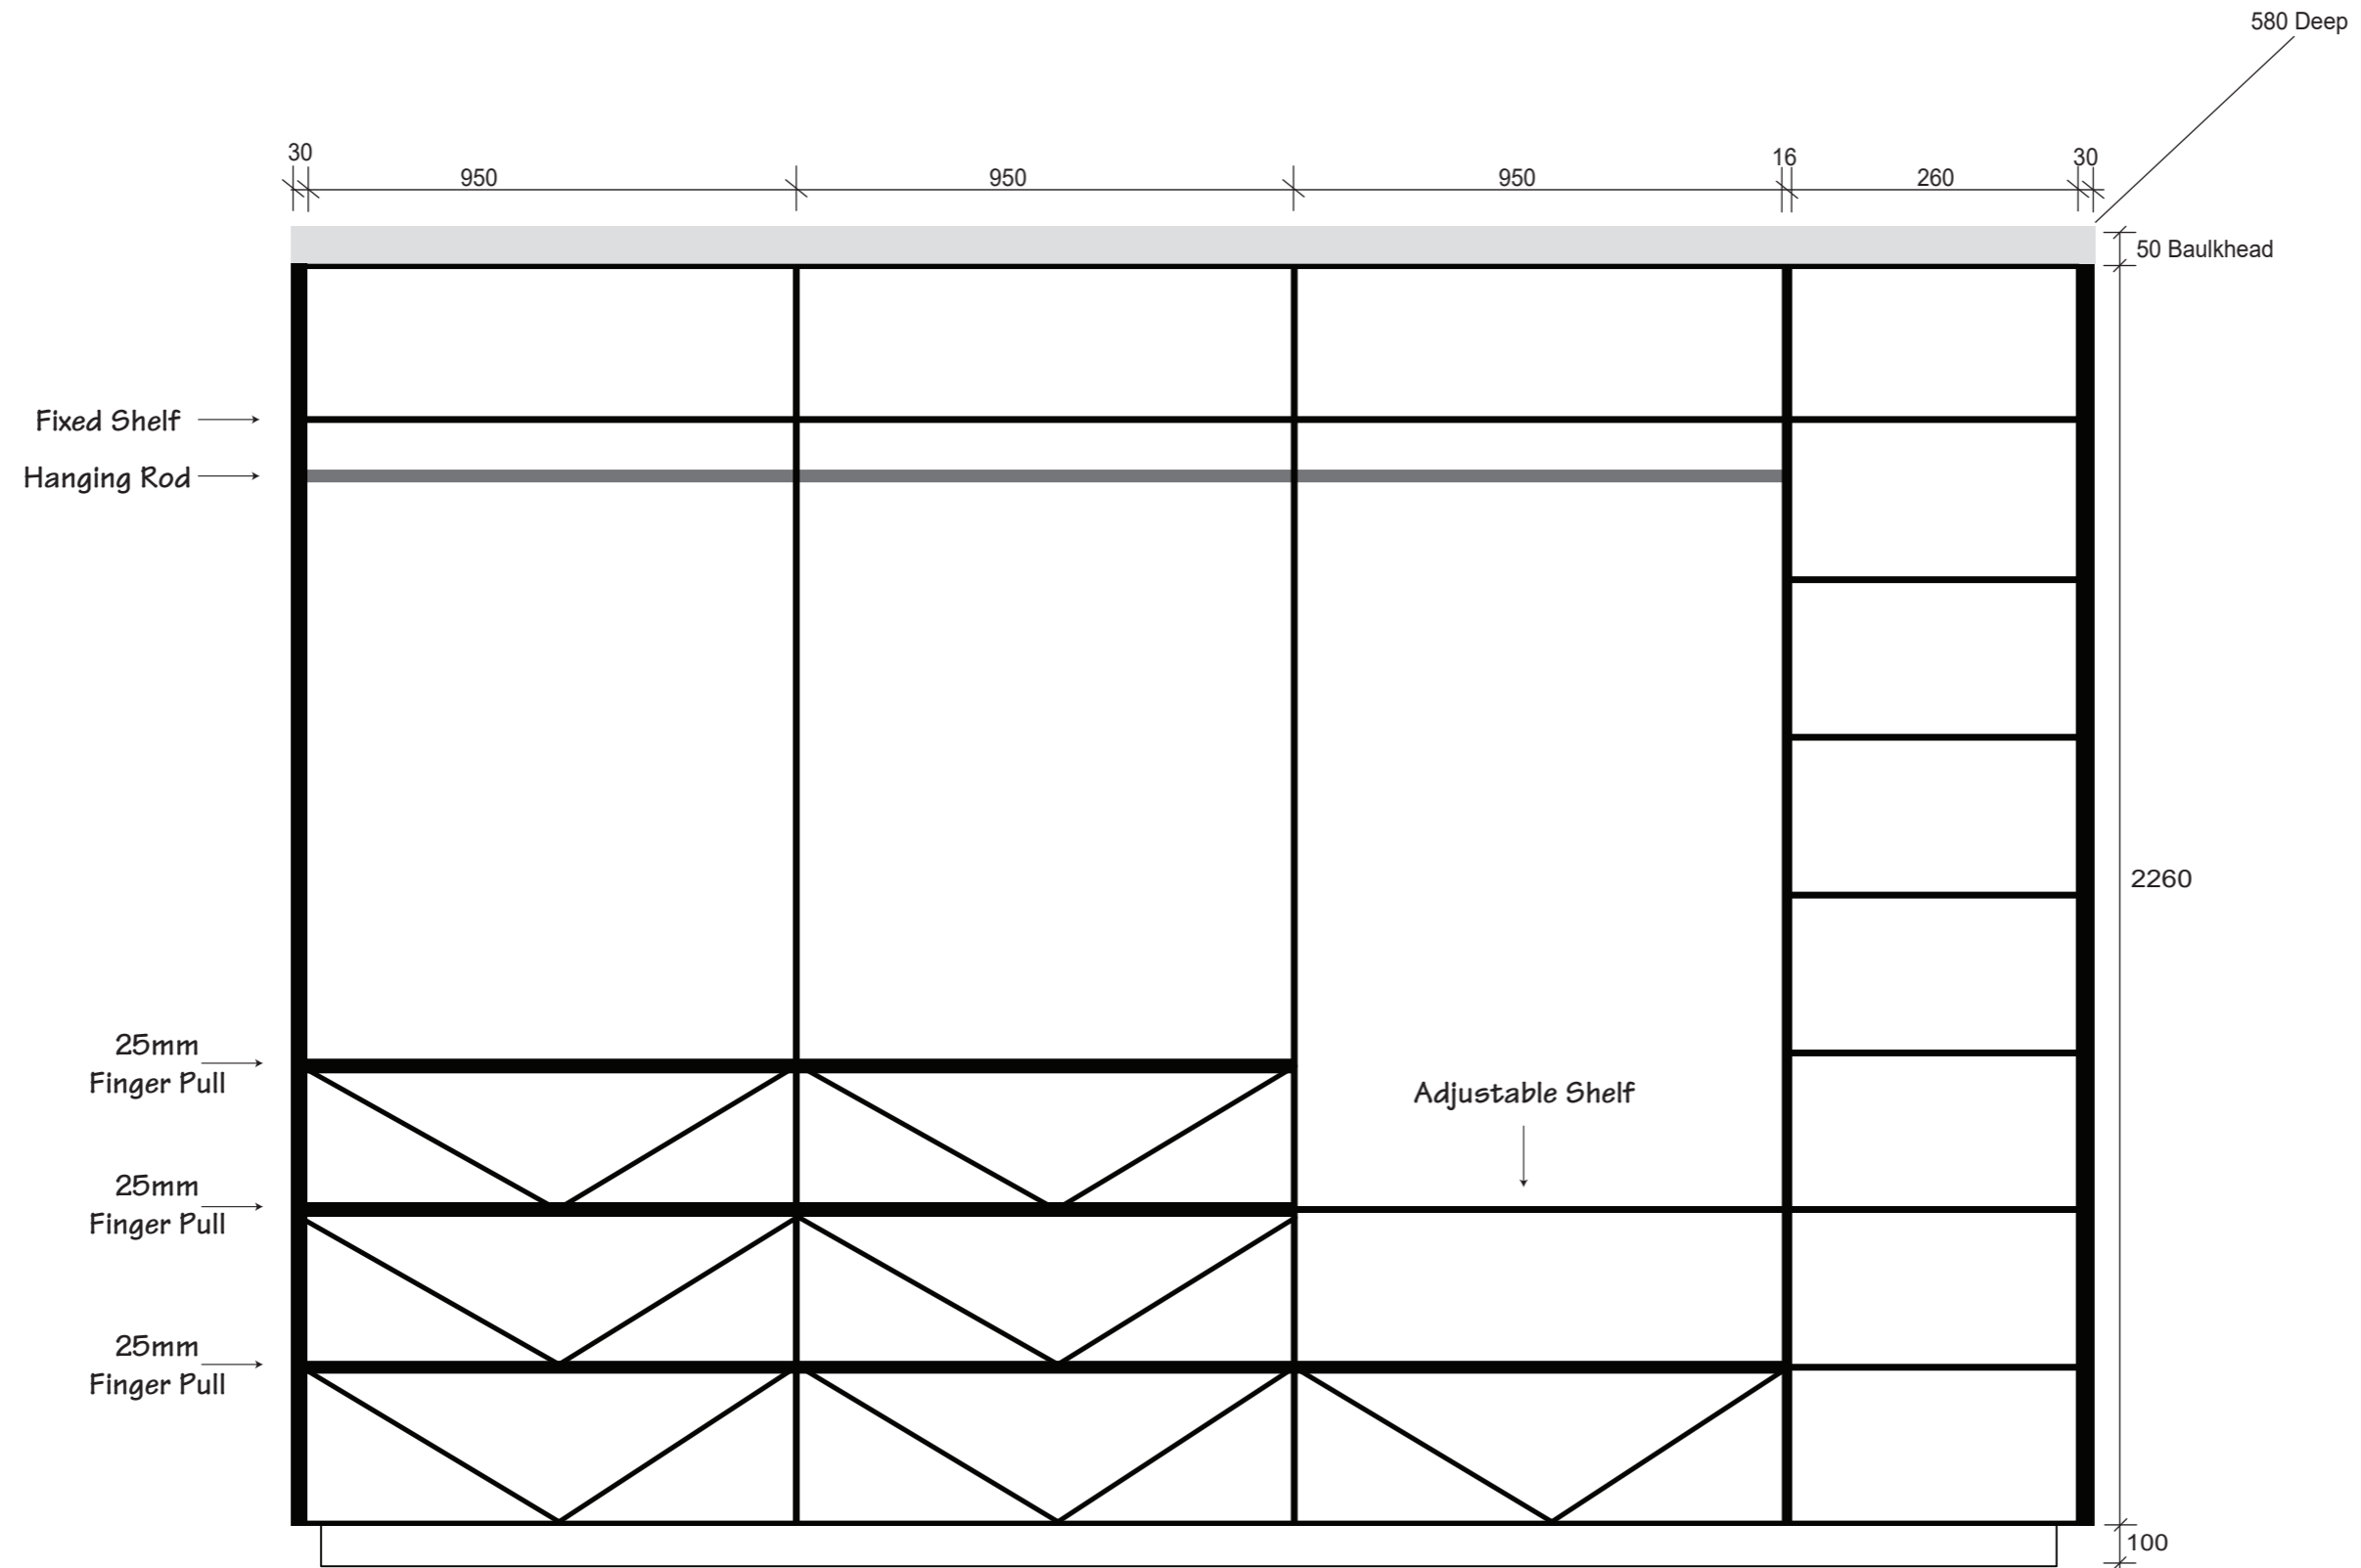

PLEASE NOTE:  
No Exposed Plaster - Wall Panelling supplied by SMP  
to Cover Plaster.  
Wardrobes supplied in 16mm Polytec Prime oak Woodmatt

1 KNIGHT PLACE  
DANDENONG NORTH  
Peter & Tamara  
WIR

PLEASE NOTE:  
No Exposed Plaster - Wall Panelling supplied by SMP  
to Cover Plaster.  
Wardrobes supplied in 16mm Polytec Prime oak Woodmatt

L Shape Filler Panel