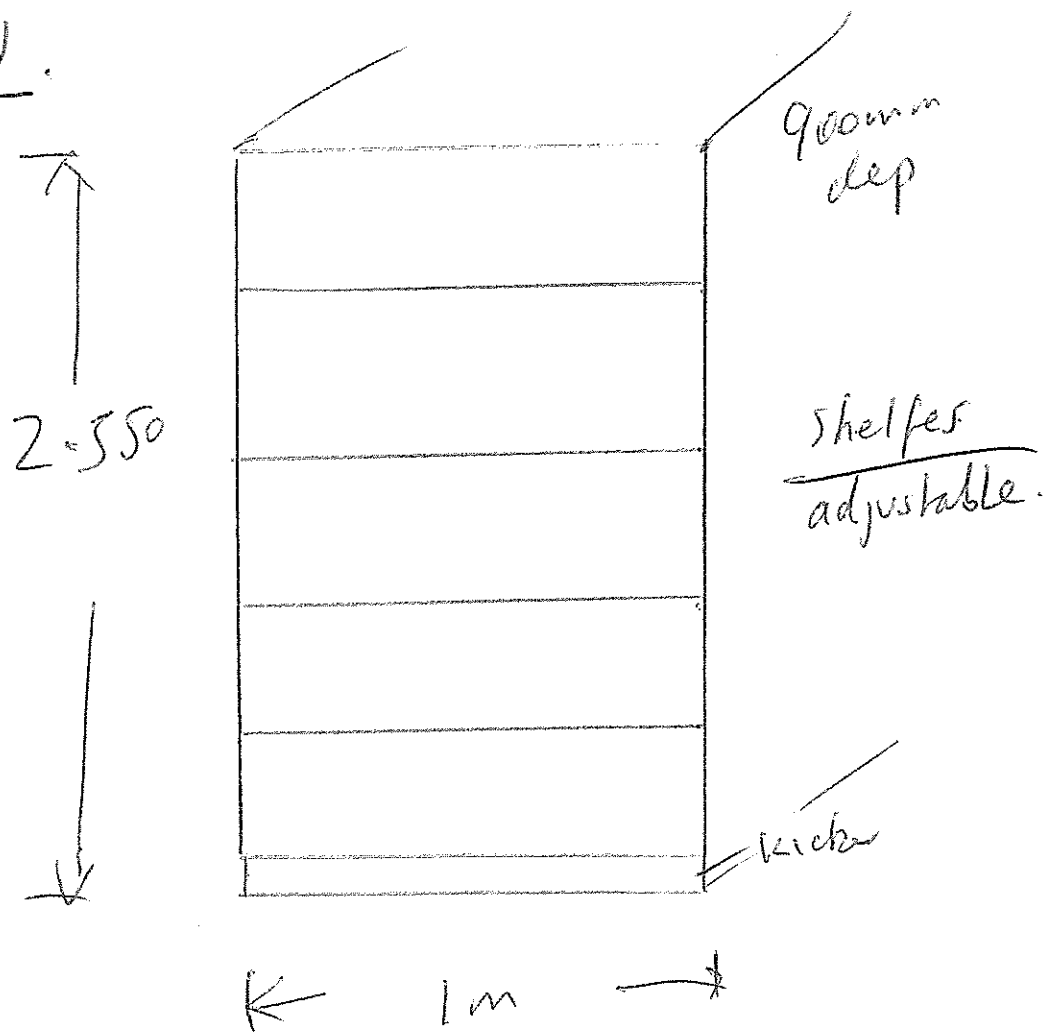

Bed 4 3190 H/2600

Bed 2 3190 H/2600

620

2.6m H.

6
Doors
540

X 3

600 deep

3.3 m approx

① Colour - Prime Oak Polytec

Single + Double hanging

①

MASTER WIR 2310 Top elevation #/2600
 2.2m

PRIME OAK + Portland Ash

VANITY X 2

⊛ Colour - Prime Oak. (Polytec) X 2.

LINEN

⊛ Colour - White Polytec

T.V cabinet

- T.V - middle
- you work out amount of Doors.
- suspended 300mm of floor.

(X) Colour - Portland Ash (Duropal)