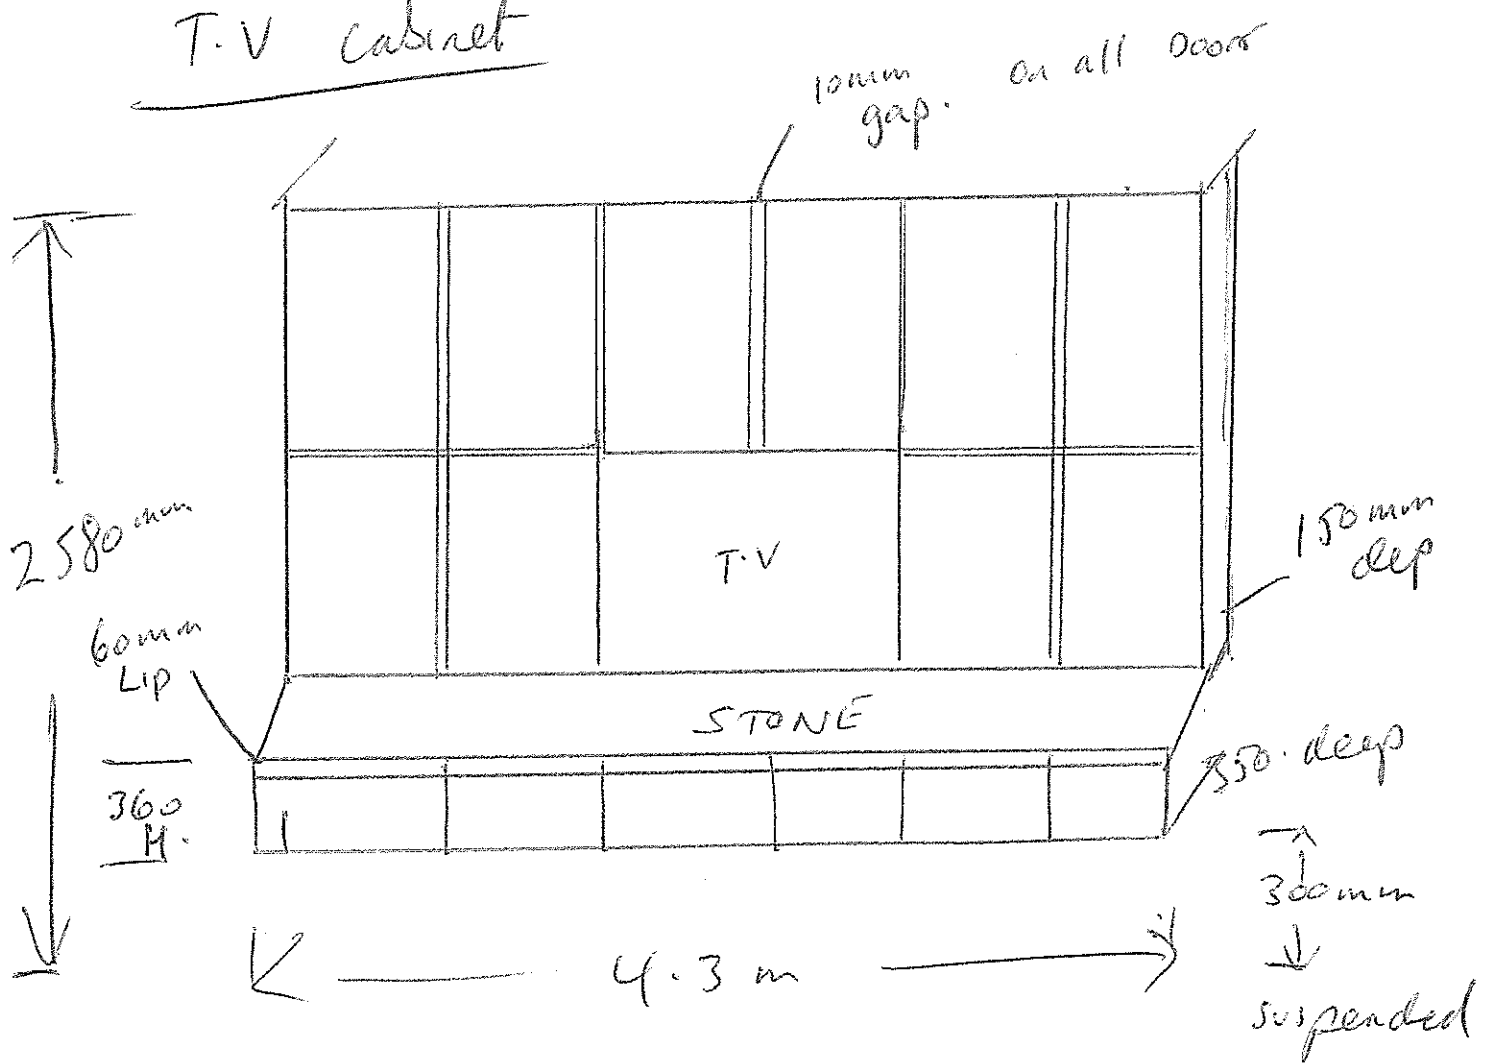

Bed 4 3190 H/2600

Bed 2 3190 H/2600

620

2.6m H.

6
Doors
540

X 3

600 deep

3.3 m approx

① Colour - Prime Oak Polytec

Single + Double hanging

①

MASTER WIR 2310 Top elevation #/2600
 2.2m

PRIME OAK + Portland Ash

VANITY X 2

⊛ Colour - Prime Oak. (Polytec) X 2.

LINEN

⊛ Colour - White Polytec

T.V cabinet

- T.V - middle
- you work out amount of Doors.
- suspended 300mm of floor.

(X) Colour - Portland Ash (Duropal)