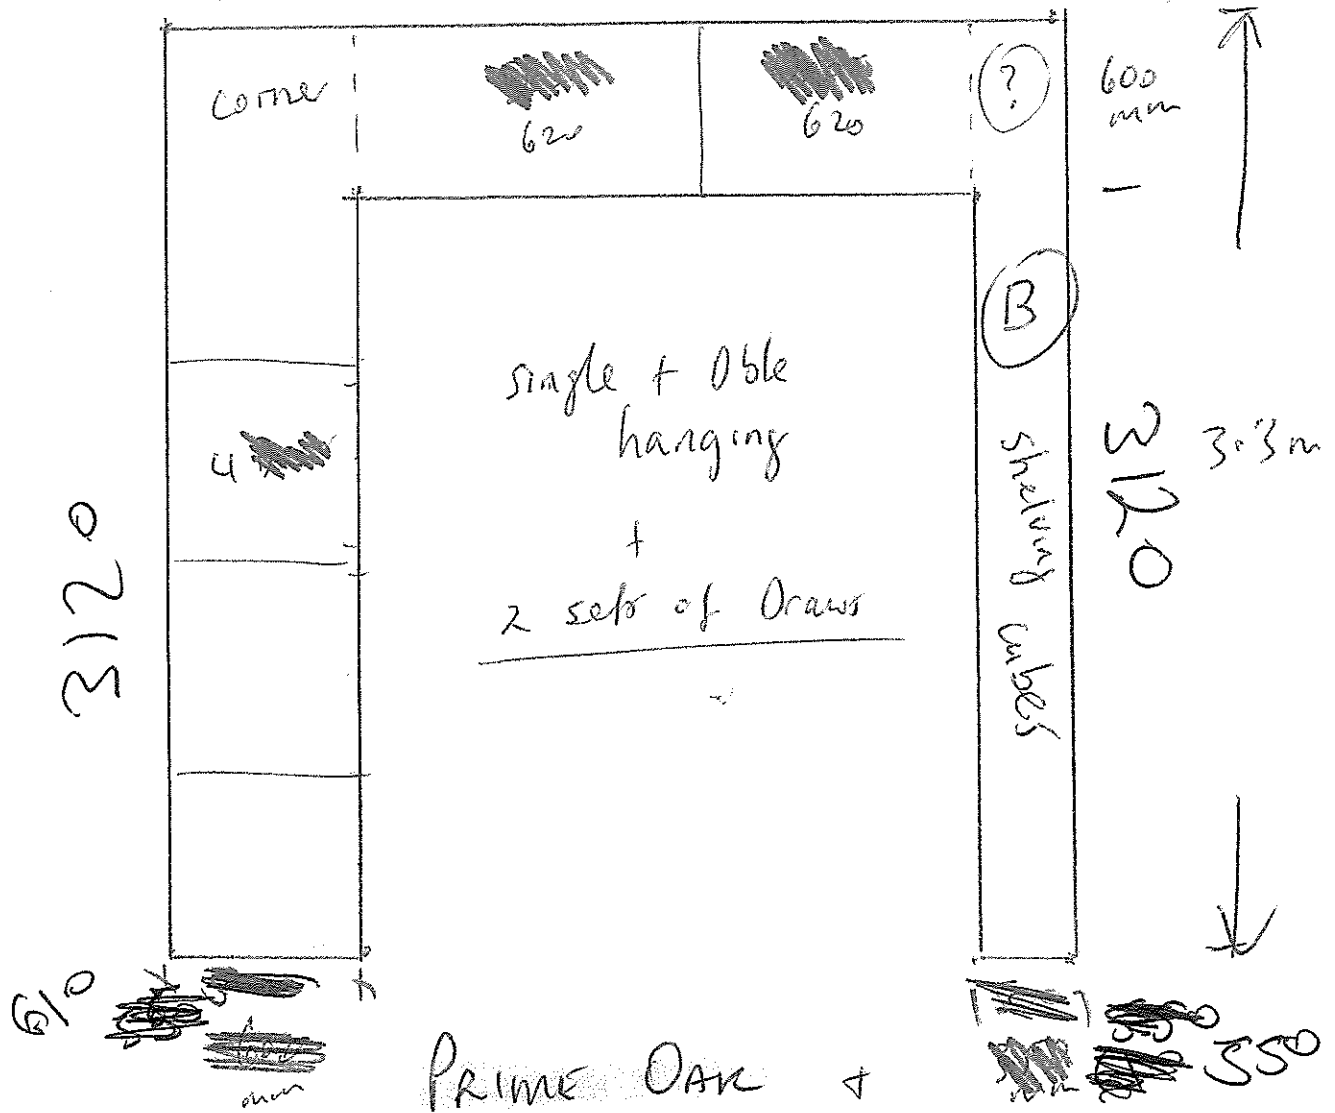

Bed 4 3190 H/2600

Bed 2 3190 H/2600

620

2.6m H.

6
Doors
540

X 3

600 deep

3.3 m approx

① Colour - Prime Oak Polytec

Single + Double hanging

①

MASTER WIR 2310 Top elevation #/2600
 2.2m

PRIME OAK + Portland Ash

VANITY X 2

⊛ Colour - Prime Oak. (Polytec) X 2.

LINEN

⊛ Colour - White Polytec

T.V cabinet

- T.V - middle
- you work out amount of Doors.
- suspended 300mm of floor.

(X) Colour - Portland Ash (Duropal)