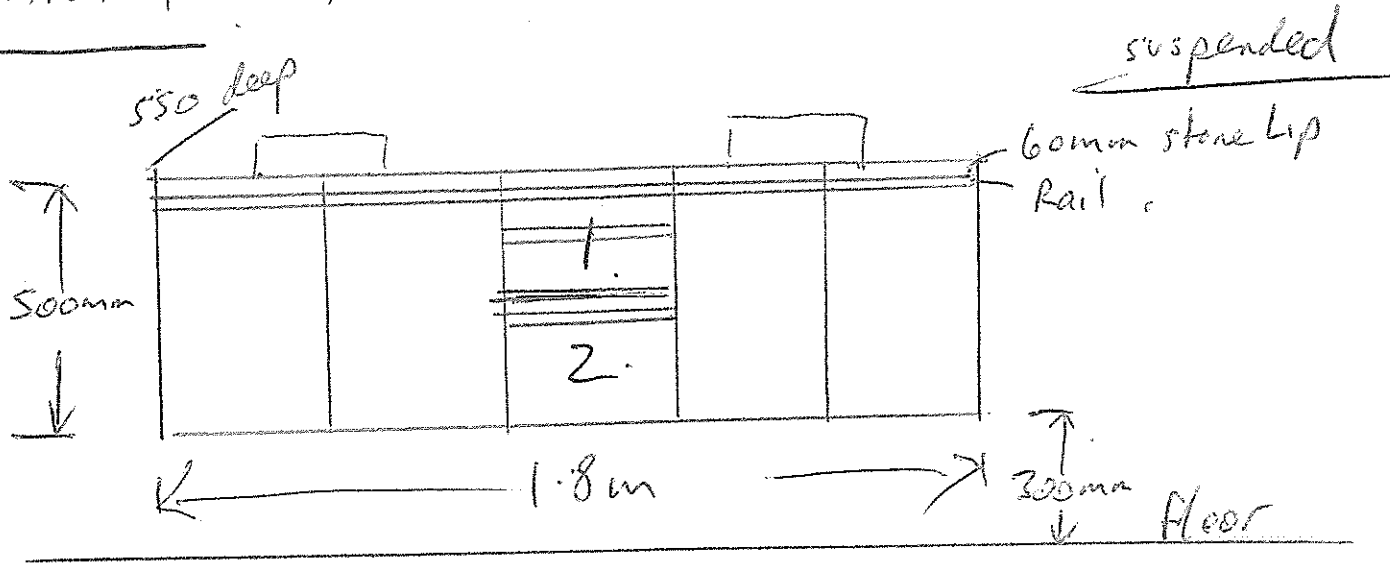

① Colour - Prime Oak Polytec

Single + Double hanging

①

MASTER WIR 2310 Top elevation #/2600
 2.2m

PRIME OAK + Portland Ash

VANITY X 2

⊛ Colour - Prime Oak. (Polytec) X 2.

LINEN

⊛ Colour - White Polytec

T.V cabinet

- T.V - middle
- you work out amount of Doors.
- suspended 300mm of floor.

(X) Colour - Portland Ash (Duropal)