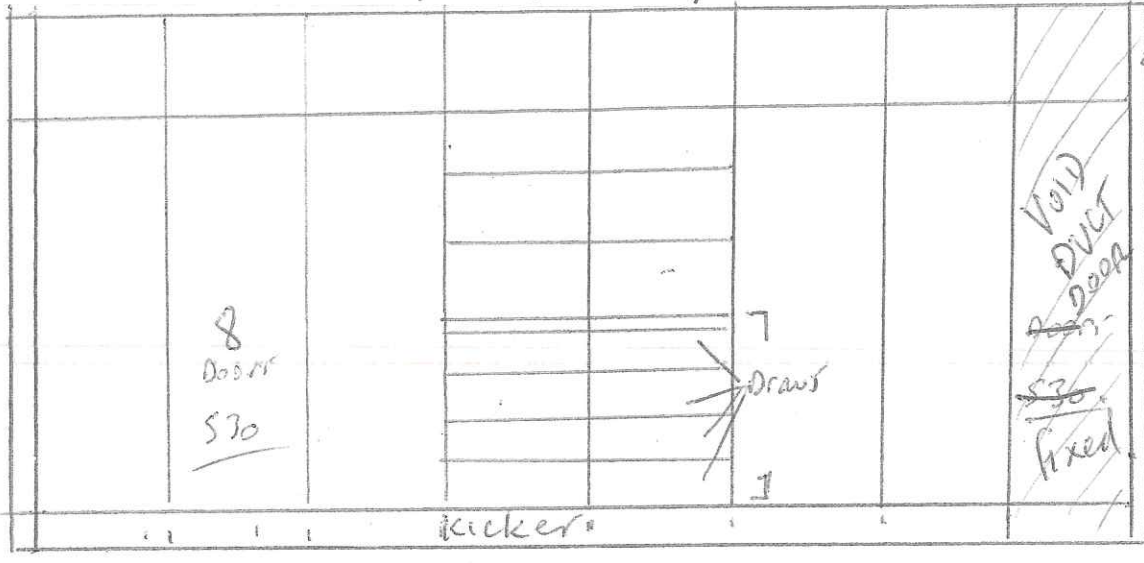

MASTER ROBE

upstairs

450

Cutting Edge Job

H 545 H/2590

450 20mm shadowline

620

Infill shelf

2.6m H.

kicker

7
Draws

VOID
DUCT
DEEP
530
fixed

600mm deep

4.4 m/w

BED 2, 3 + 4

Bed 3 3125 H/2600

Bed 4 3190 H/2600

Bed 2 3190 H/2600

620

2.6m H.

6
Doors
540

X 3

600 deep

3.3 m approx

⊛ Colour - White Polytec

T.V cabinet

- T.V - middle
- you work out amount of Doors.
- suspended 300mm of floor.

(X) Colour - Portland Ash (Duropal)