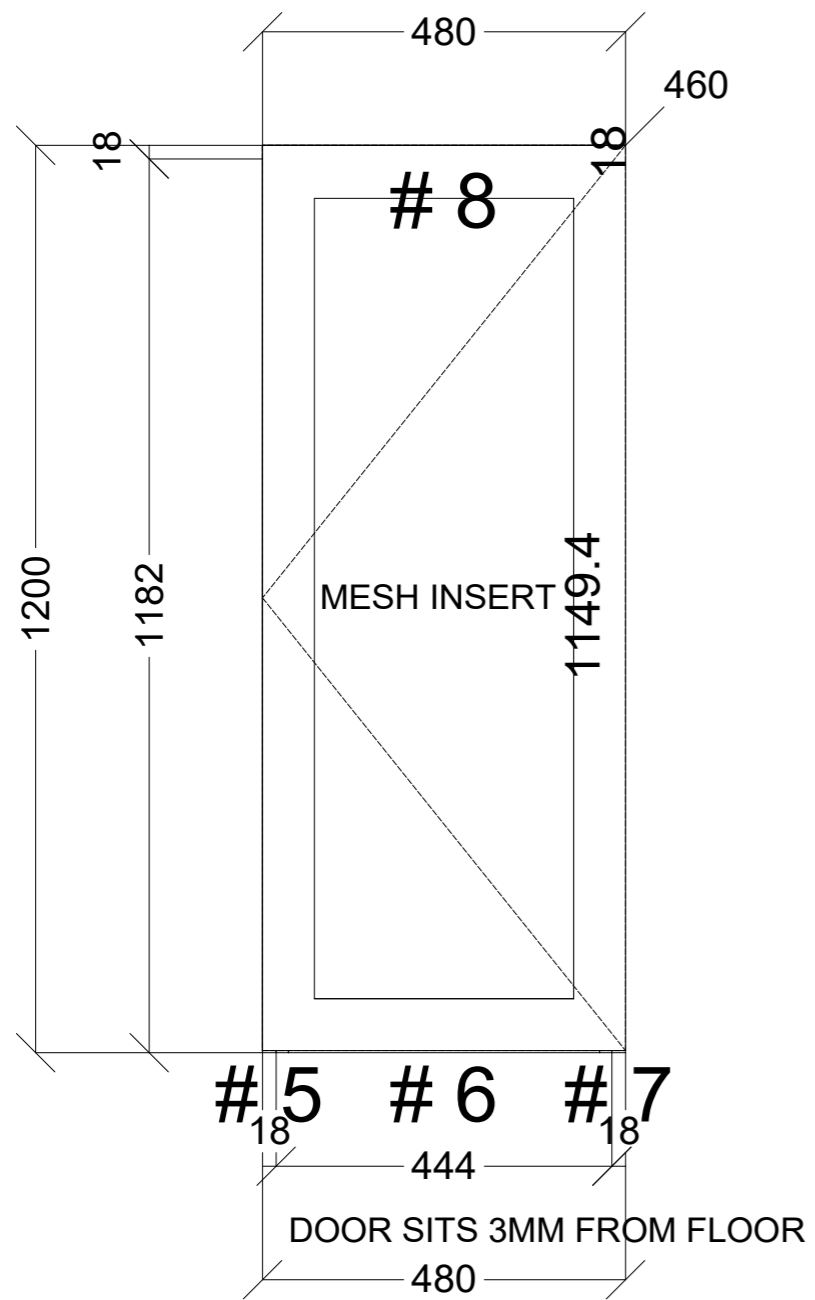

 CONNECT KITCHENS	Client: LMCT PLUSS		Door and panels style/colour: 25MM 2PAC BLACK MATT 38MM RIBBED PROFILE		Sheet 1 of 2
	Room: FRIDGE UNIT	Benchtop Colour: N/A		Drawer slides: N/A	Carcass: WHITE HMR, BLACK EDGE
	Date: 10/08/23	Address: 1 MILKMAN WAY		Handles Item No: PTO	Approved by:

 CONNECT KITCHENS	Client: LMCT PLUSS		Door and panels style/colour: 18MM 2PAC WHITE MATT		Sheet 2 of 2
	Room: SPEAKER BOX	Benchtop Colour: N/A		Drawer slides: N/A	Carcass: WHITE HMR
	Date: 10/08/23	Address: 1 MILKMAN WAY		Handles Item No: PTO	Approved by: