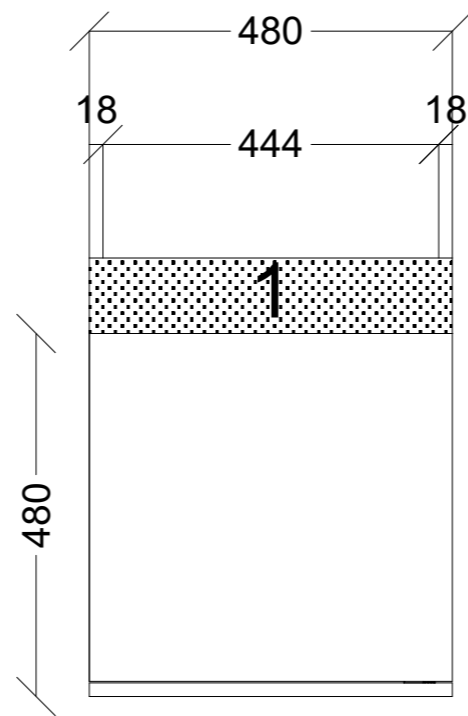

 CONNECT KITCHENS	Client: LMCT PLUSS		Door and panels style/colour: 25MM 2PAC BLACK MATT 38MM RIBBED PROFILE		Sheet 1 of 2
	Room: FRIDGE UNIT	Benchtop Colour: N/A		Drawer slides: N/A	Carcass: WHITE HMR, BLACK EDGE
	Date: 10/08/23	Address: 1 MILKMAN WAY		Handles Item No: PTO	Approved by:

 CONNECT KITCHENS	Client: LMCT PLUSS		Door and panels style/colour: 18MM 2PAC WHITE MATT		Sheet 2 of 2
	Room: SPEAKER BOX	Benchtop Colour: N/A		Drawer slides: N/A	Carcass: WHITE HMR
	Date: 10/08/23	Address: 1 MILKMAN WAY		Handles Item No: PTO	Approved by: