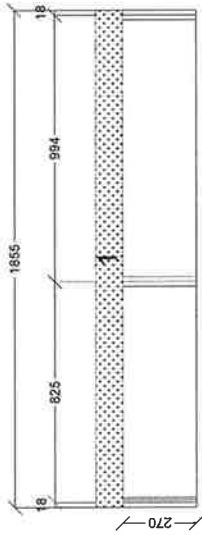

NO BACK IN CABINETS

[Handwritten signature]

	Client: GAURAV		Door and panels style/colour: RAW-MDF TESOL SE BIANCO		Sheet 3 of 4	
	Room: BOOKCASE 1	Benchtop Colour: N/A	Drawer slides: N/A	Carcass: RAW MDF		
Date: 24/07/23	Address: DERBY ST KEW	Handles Item No: TBA	Approved by:			