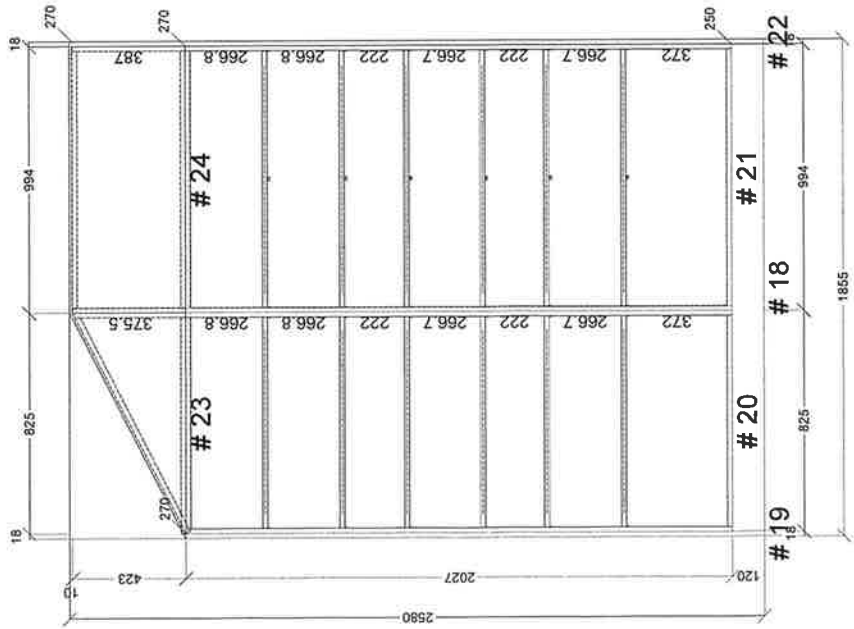

NO BACK IN CABINETS

[Handwritten signature]

	Client: GAURAV		Door and panels style/colour: RAW-MDF TESOL SE BIANCO		Sheet 3 of 4	
	Room: BOOKCASE 1	Benchtop Colour: N/A	Drawer slides: N/A	Carcass: RAW MDF		
Date: 24/07/23	Address: DERBY ST KEW	Handles Item No: TBA	Approved by:			