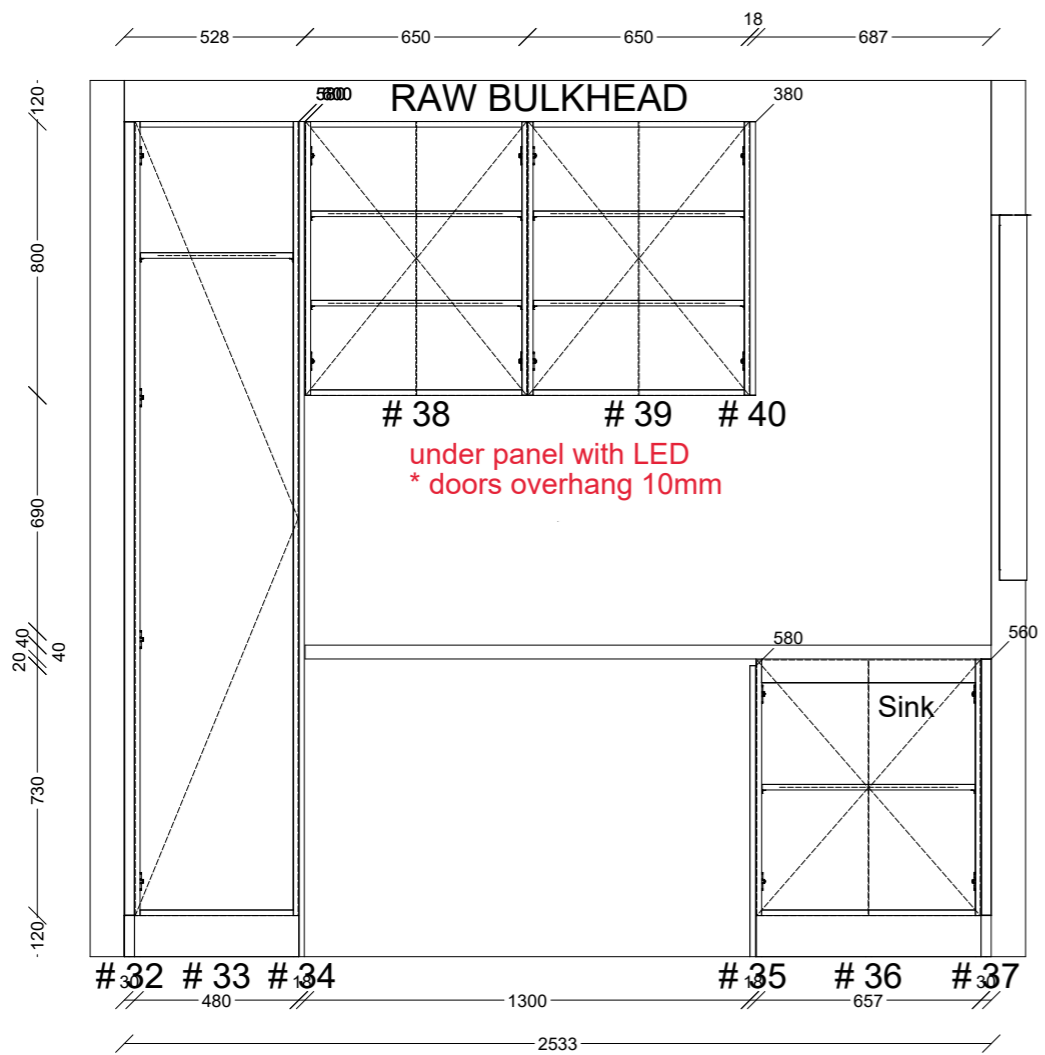

☐ Approved

☐ Rejected (As Noted)

Name: Shannyn Ringwood		Title: Default	
Address:		Scale:	Date:
City:	State:	DWG. By:	Sheet #
Job #: Job			Sheet 3