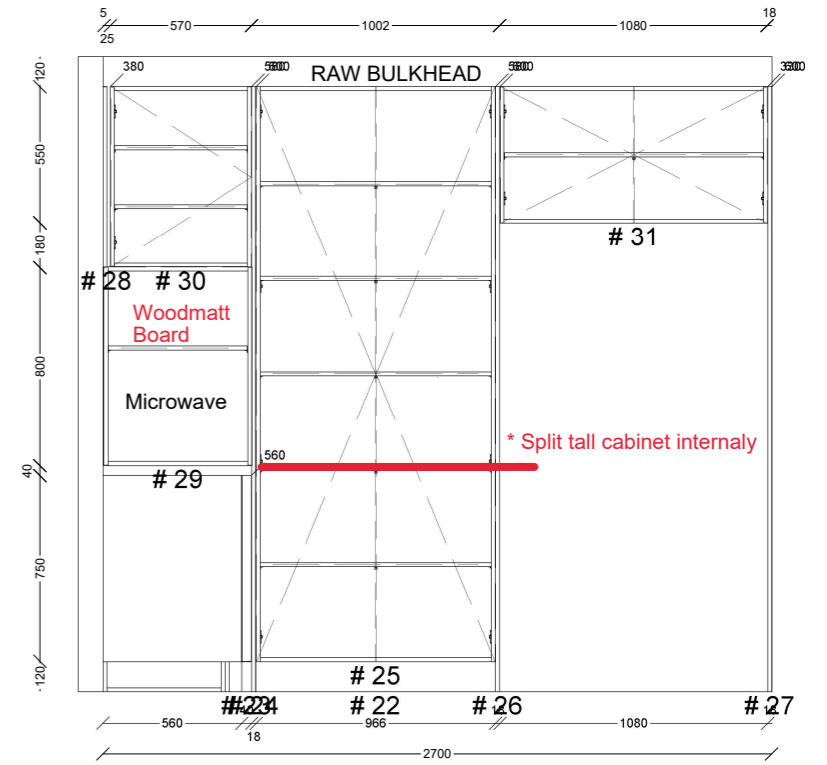

APPLIANCE:
 Range hood - schweigen GG-901
 FreeStanding Cooker - Smeg FS9606AS-1
 Semi Intergrated Dishwasher - Bosh SBI8EDS01A

COLOR & HARDWARE

All doors & Panels - Dulux White Duck Quarter MATT FINISH
 Door, Drawer & Panel Profile - Polytec Chiffley

Open Cabinets Color - Polytec Florentine Walnut Woodmatt

Handles & Size - TBA

STONE : TBA ** 20mm Finish
 ** Substraight to be edged in Black

Approved

Rejected (As Noted)

Name: Shannyn Ringwood		Title: Default	
Address:		Scale:	Date:
City:	State:	DWG. By:	Sheet #
Job #: Job			Sheet 1

COLOR & HARDWARE

All doors & Panels - Dulux White Duck Quarter MATT FINISH
 Door, Drawer & Panel Profile - Polytec Chiffley

Handles & Size - TBA

STONE : TBA ** 20mm Finish

** Substraight to be edged in Black