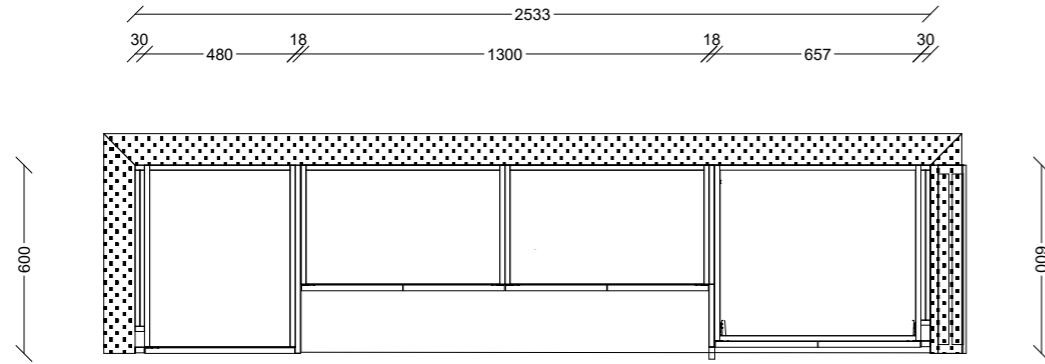

Open Cabinets Color - Polytec Florentine Walnut Woodmatt

Handles & Size - TBA

STONE : TBA ** 20mm Finish
 ** Substraight to be edged in Black

Approved

Rejected (As Noted)

Name: Shannyn Ringwood		Title: Default	
Address:		Scale:	Date:
City:	State:	DWG. By:	Sheet #
Job #: Job			Sheet 1