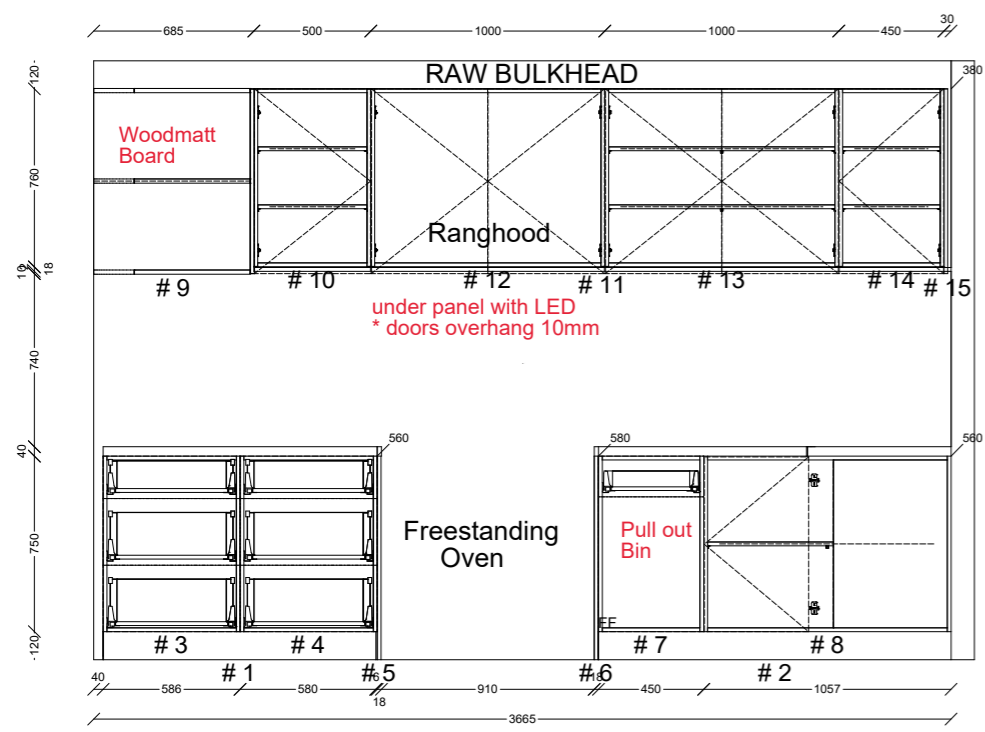

Open Cabinets Color - Polytec Florentine Walnut Woodmatt

Handles & Size - TBA

STONE : TBA ** 20mm Finish
 ** Substraight to be edged in Black

Approved

Rejected (As Noted)

Name: Shannyn Ringwood		Title: Default	
Address:		Scale:	Date:
City:	State:	DWG. By:	Sheet #
Job #: Job			Sheet 1