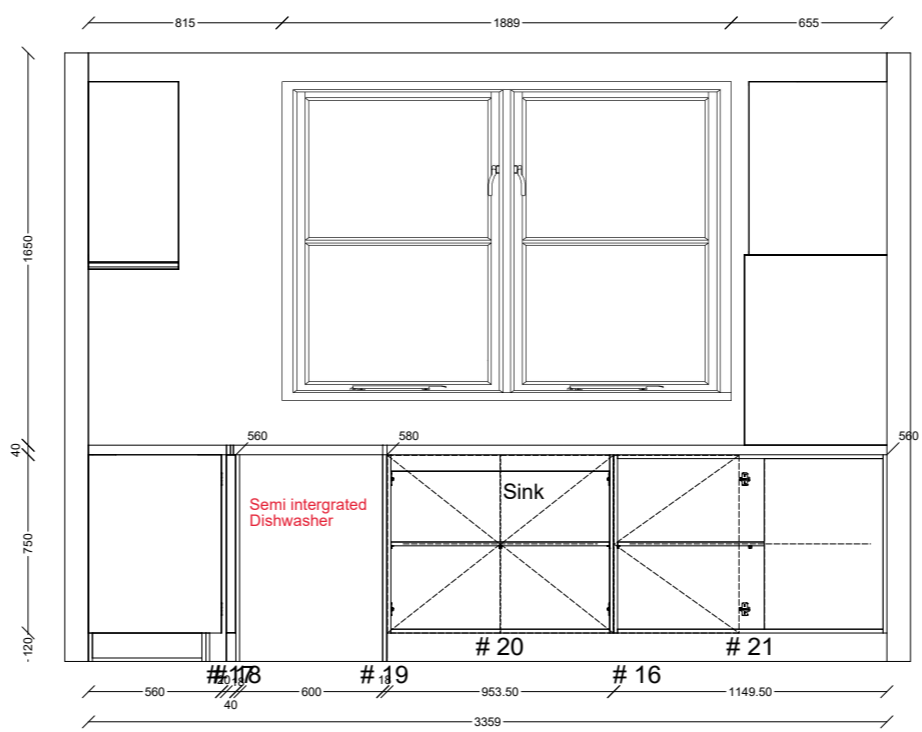

☐ Approved

☐ Rejected (As Noted)

Name: Shannyn Ringwood		Title: Default	
Address:		Scale:	Date:
City:	State:	DWG. By:	Sheet #
Job #: Job			Sheet 1