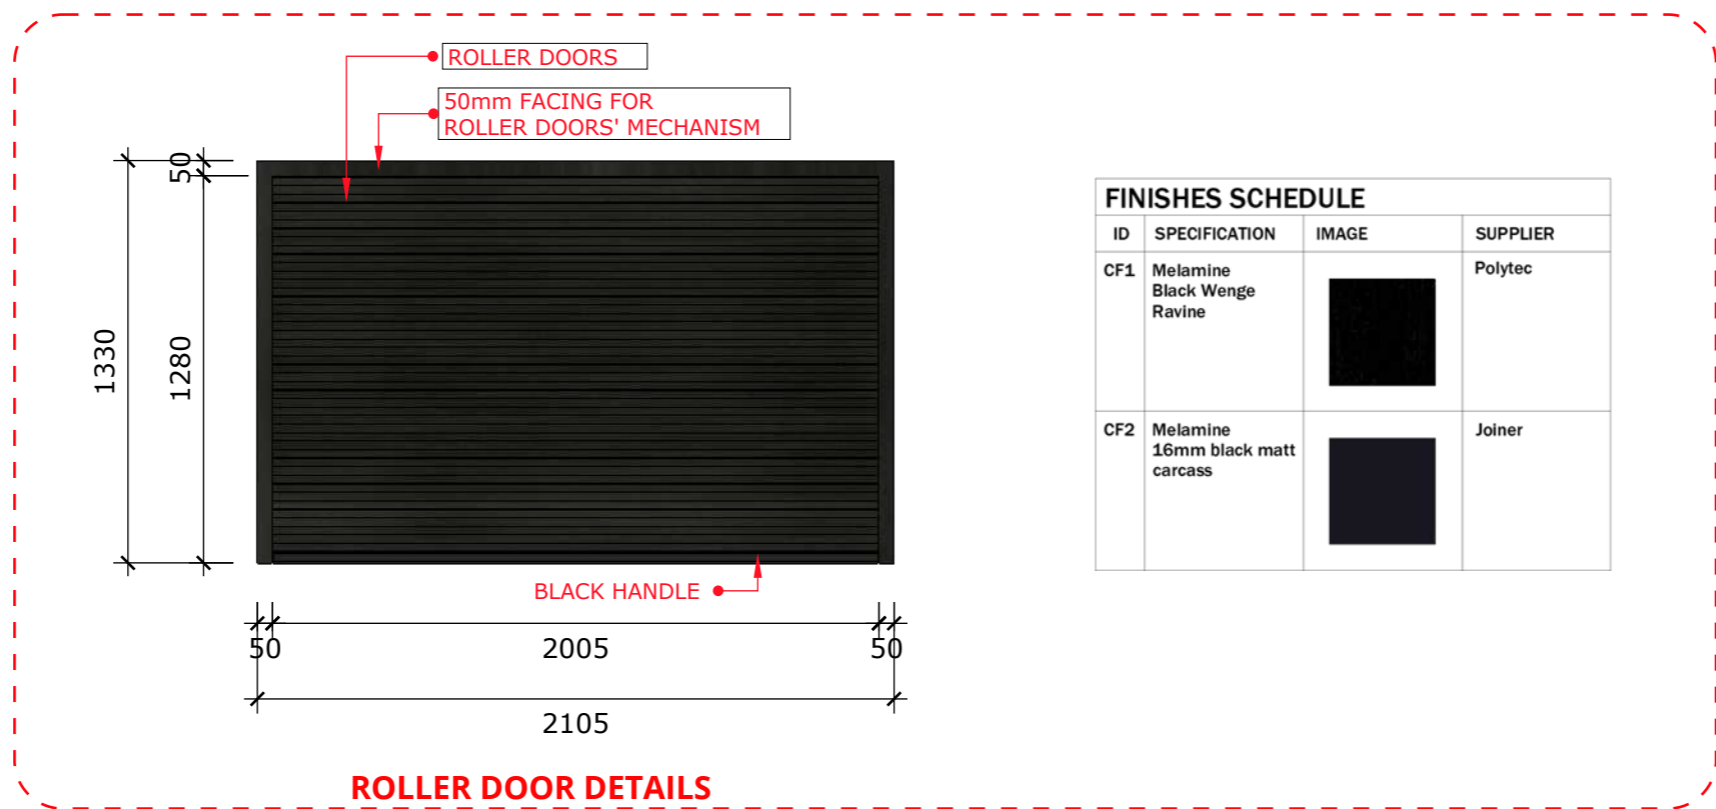

CLIENT ADDRESS

CLIENT NAME

The Cabinet Merchant

A :: FRONT ELEVATION
001 scale: 1=25mm

A :: SIDE ELEVATION
002 scale: 1=25mm

ROLLER DOOR DETAILS