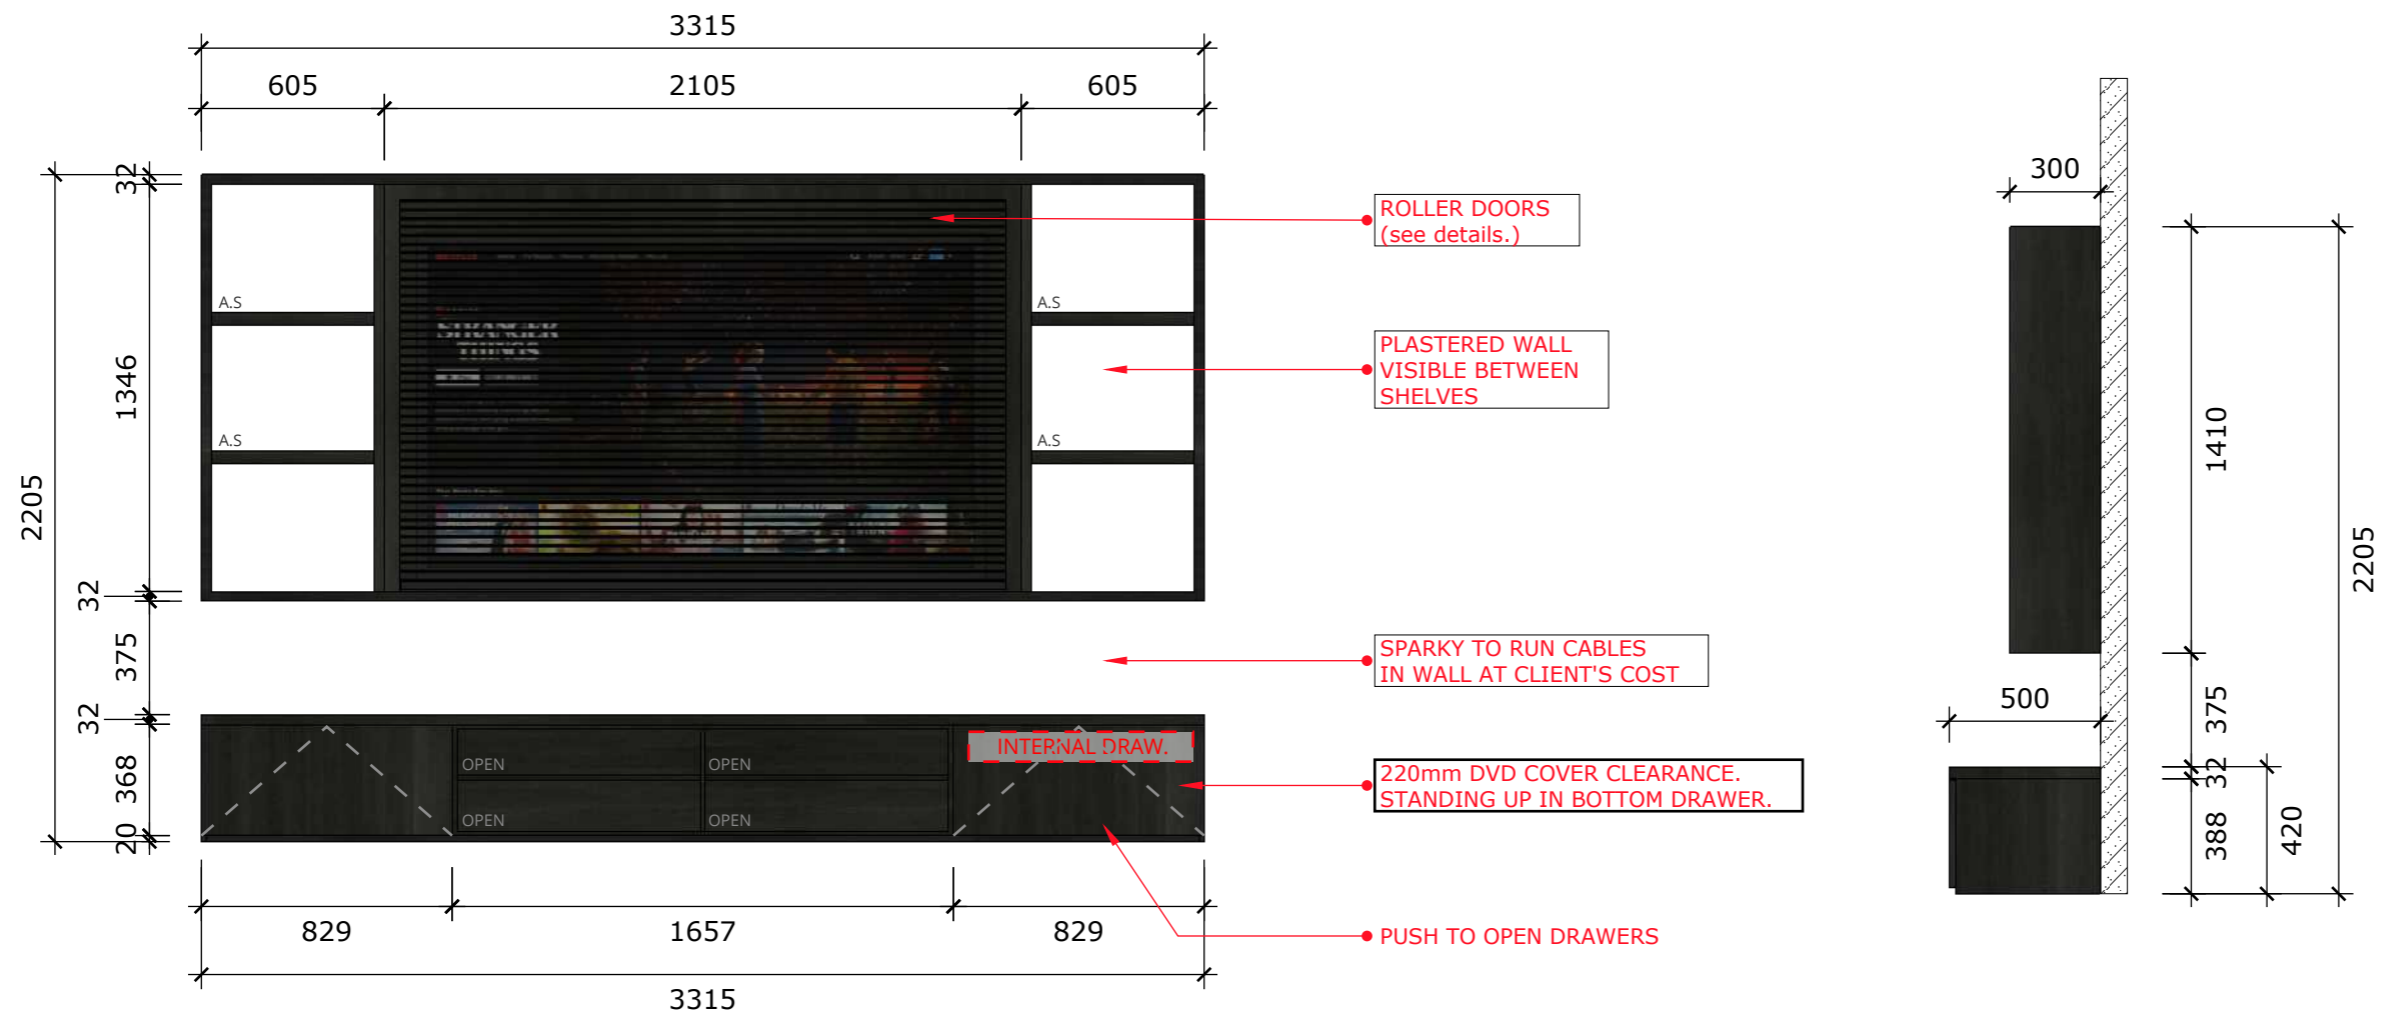

CLIENT ADDRESS

CLIENT NAME

The Cabinet Merchant

A :: FRONT ELEVATION
001 scale: 1=25mm

A :: SIDE ELEVATION
002 scale: 1=25mm

ROLLER DOOR DETAILS