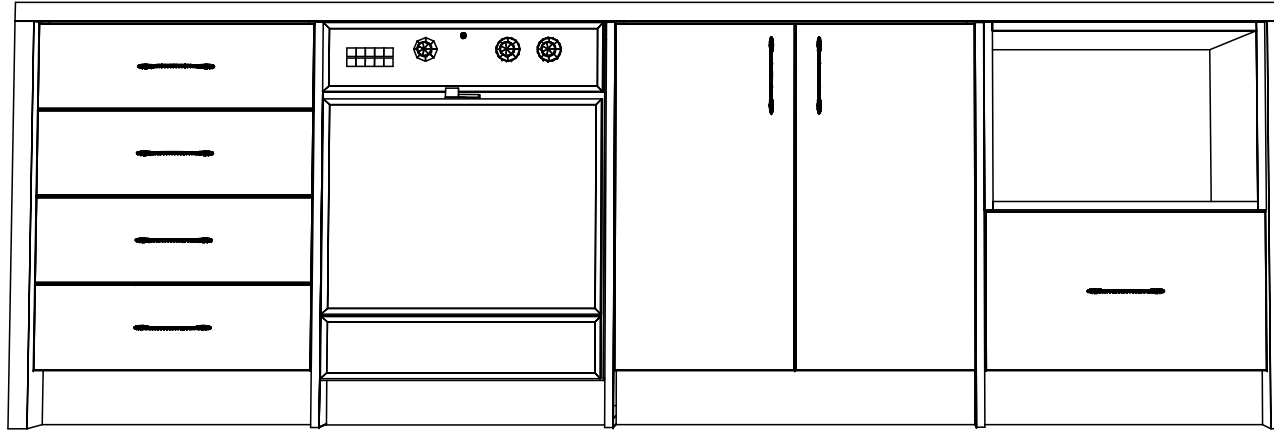

SJ Custom Kitchens	Phone: 0432 101 986	Job #: Job	Site Contact: Eunice	Date: 31/08/23
	Email: sjcustomkitchens@hotmail.com	Job Name: Default	Site Phone:	Drawn By:
	Web: www.sjcustomkitchens.com	Room #:	Site Address: 30 Flash Dan Drive	Drawing #: 6
		Room Name:	City: Cranbourne East State: Victoria.	Scale: NTS