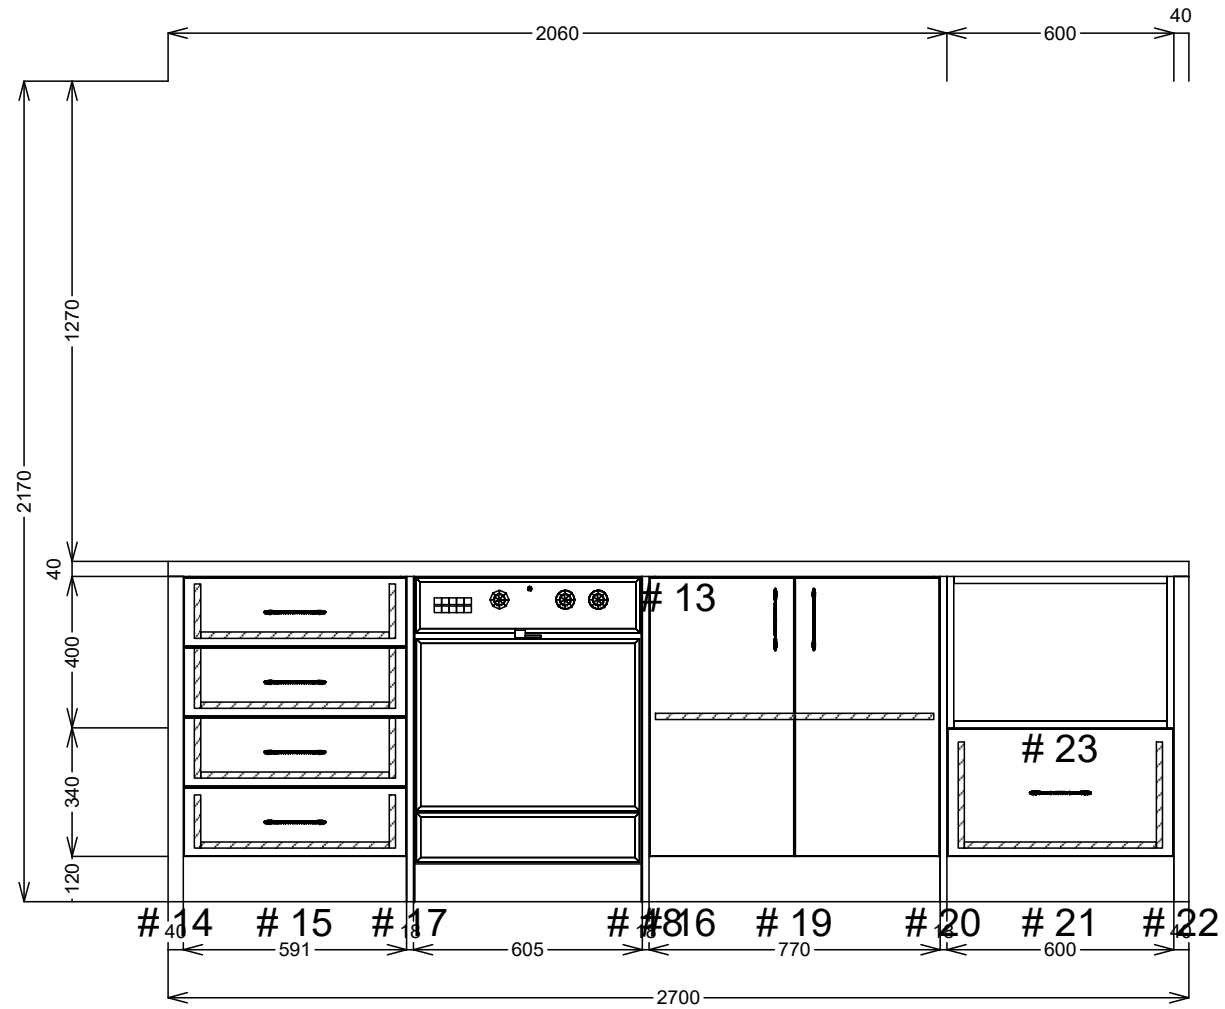

SJ Custom Kitchens	Phone: 0432 101 986	Job #: Job	Site Contact: Eunice	Date: 31/08/23
	Email: sjcustomkitchens@hotmail.com	Job Name: Default	Site Phone:	Drawn By:
	Web: www.sjcustomkitchens.com	Room #:	Site Address: 30 Flash Dan Drive	Drawing #: 3
		Room Name:	City: Cranbourne East State: Victoria.	Scale: NTS