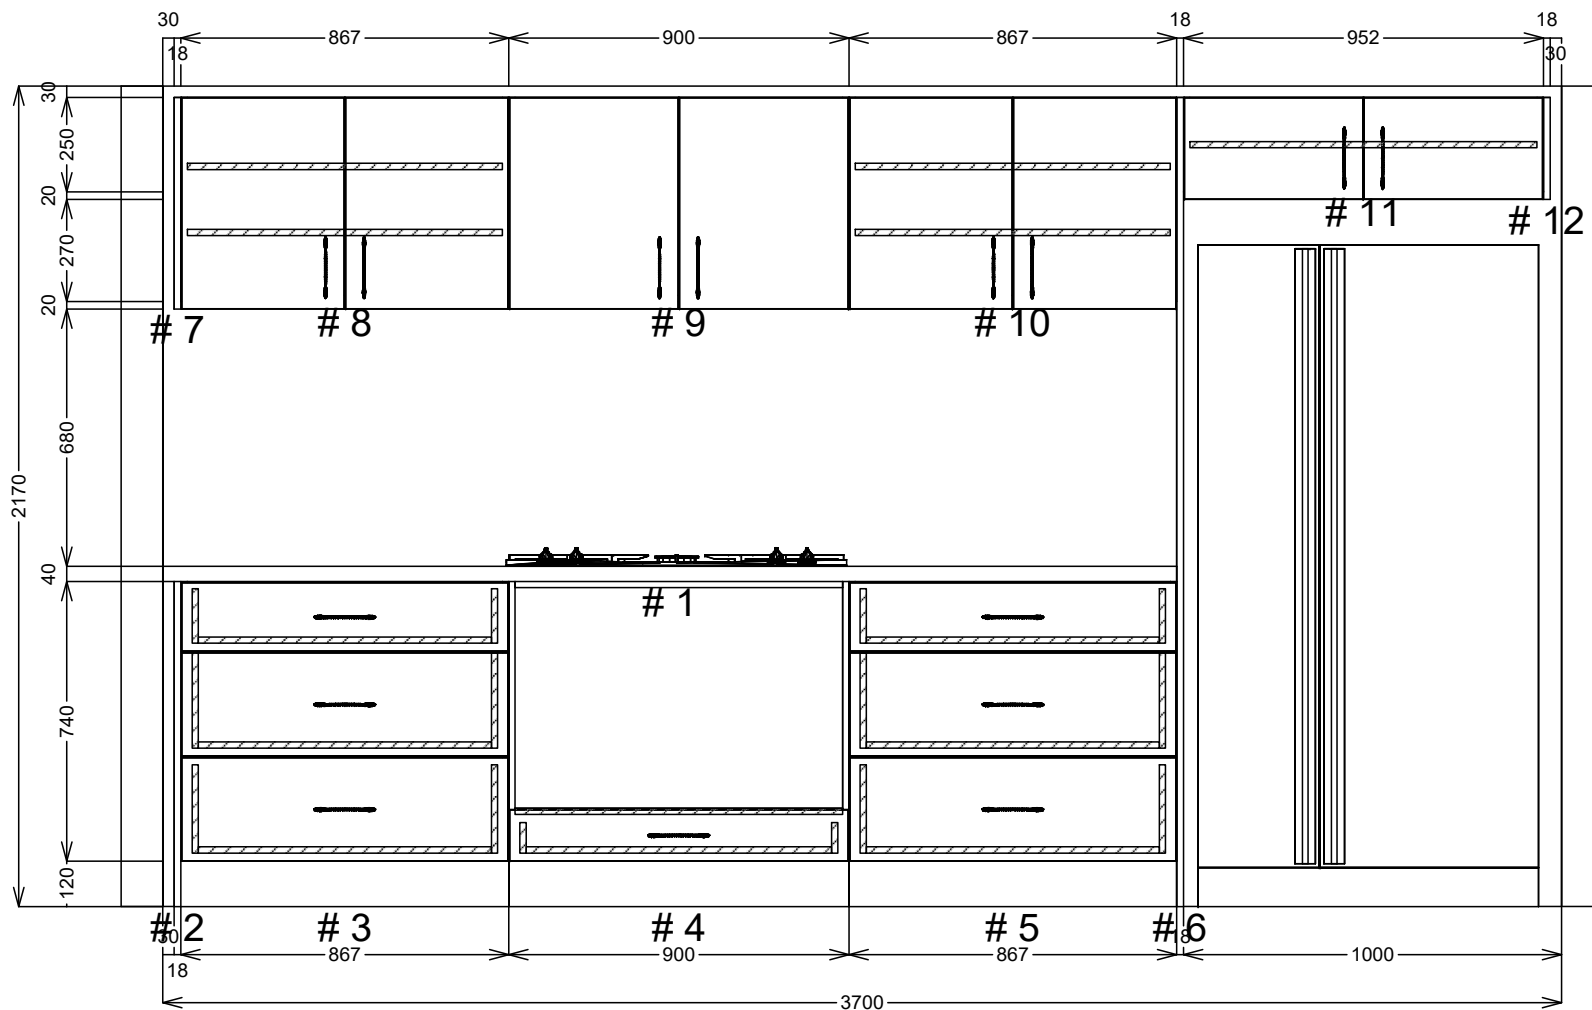

SJ Custom Kitchens	Phone: 0432 101 986	Job #: Job	Site Contact: Eunice	Date: 31/08/23
	Email: sjcustomkitchens@hotmail.com	Job Name: Default	Site Phone:	Drawn By:
	Web: www.sjcustomkitchens.com	Room #:	Site Address: 30 Flash Dan Drive	Drawing #: 2
		Room Name:	City: Cranbourne East State: Victoria.	Scale: NTS