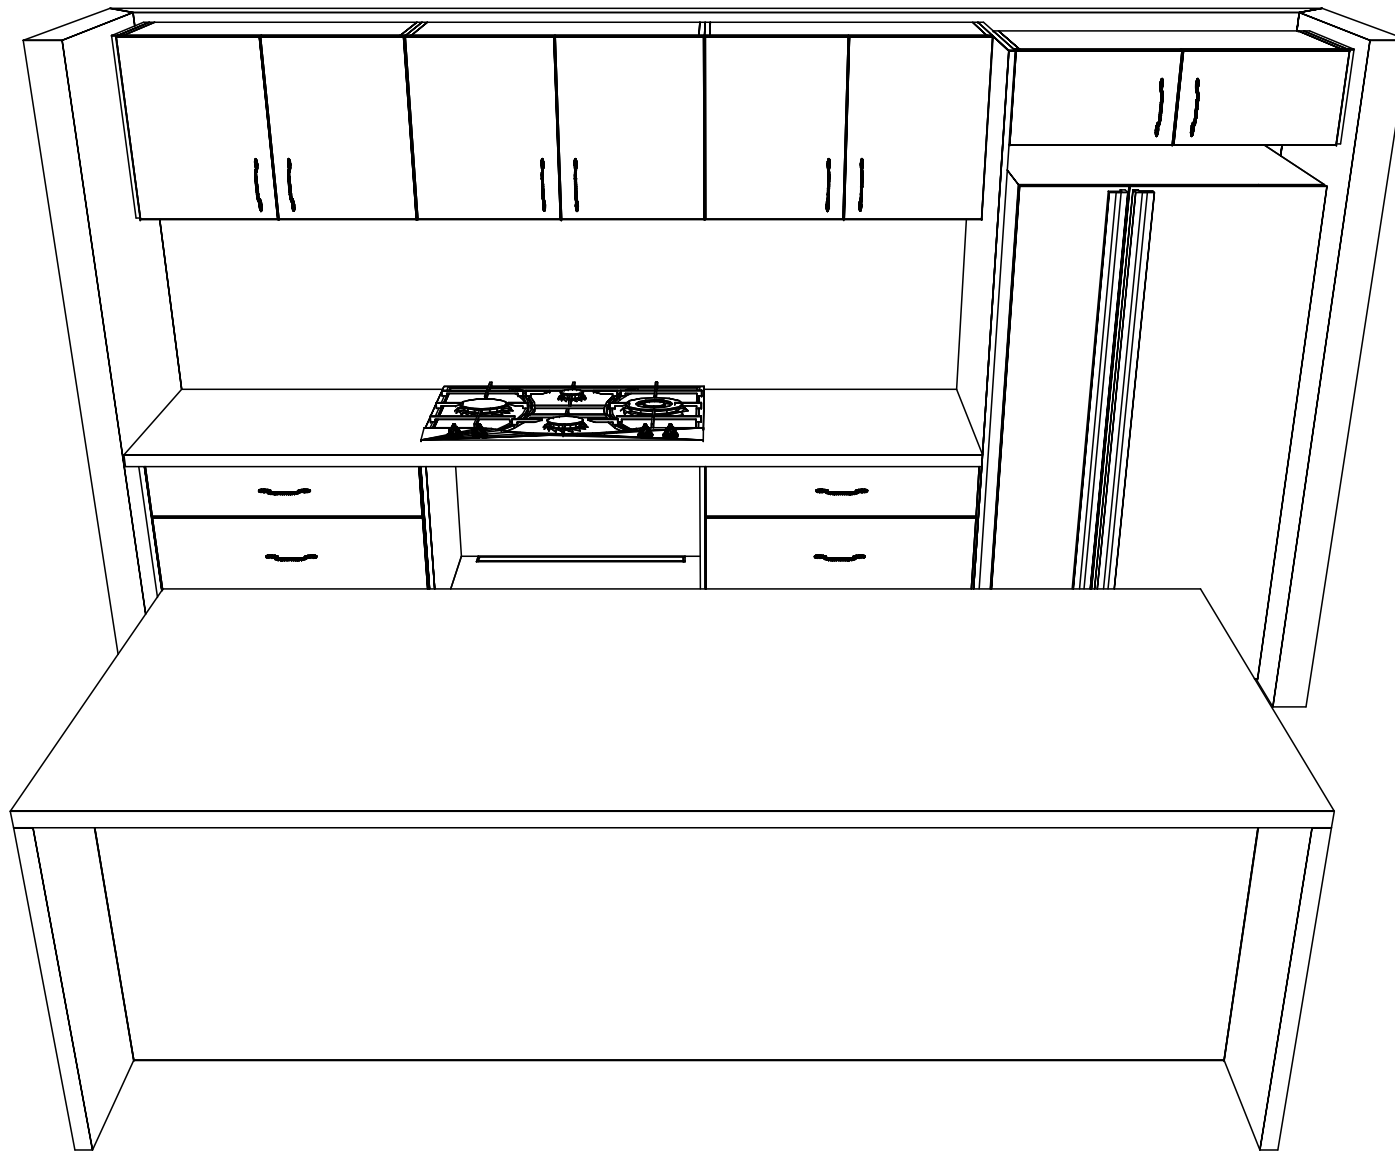

Phone: 0432 101 986

Job #: Job

Site Contact: Eunice

Date: 31/08/23

Email: sjcustomkitchens@hotmail.com

Job Name: Default

Site Phone:

Drawn By:

Web: www.sjcustomkitchens.com

Room #:

Site Address: 30 Flash Dan Drive

Drawing #: 4

Room Name:

City: Cranbourne East State: Victoria.

Scale: NTS

SJ Custom Kitchens