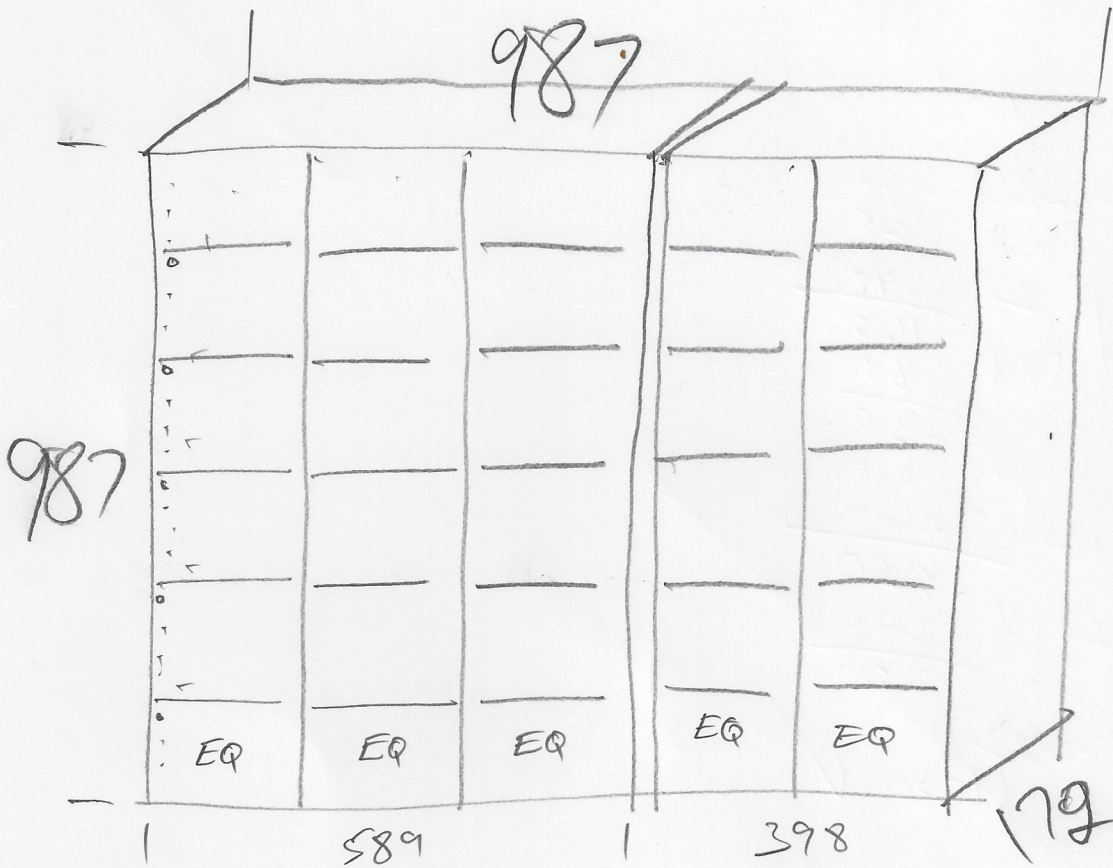

Stephen CD

All in Rose White melamine.
 All shelves 5mm short from front.
 and 1mm short from width.